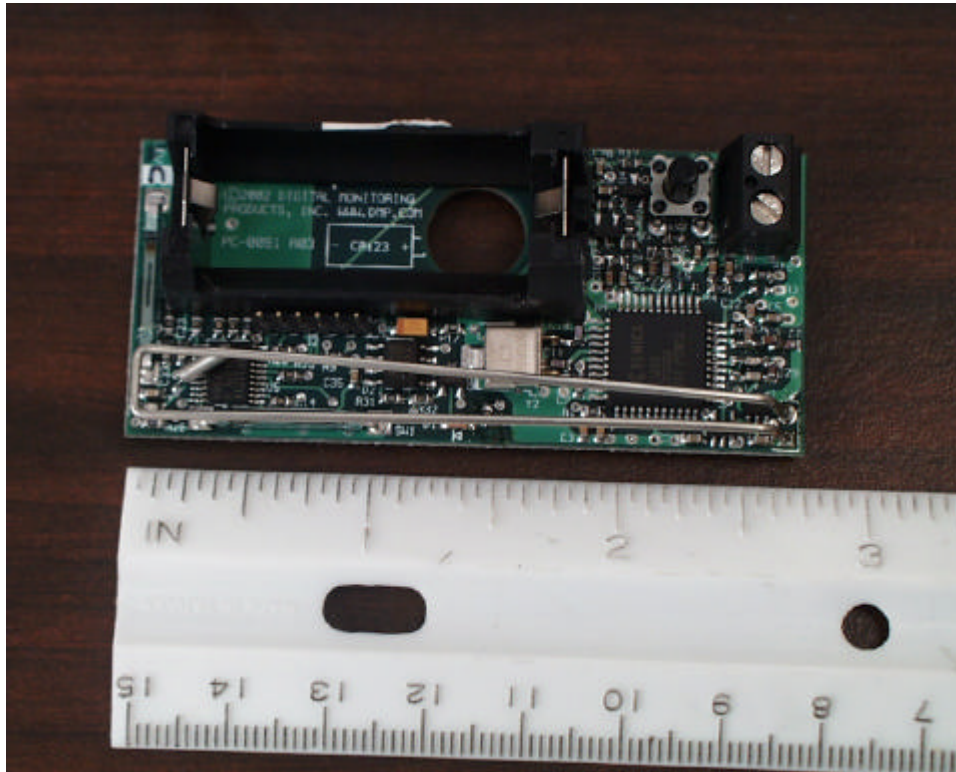

Internal Photographs of 1101 Wireless.

ROGERS LABS, INC.
4405 W. 259th Terrace
Louisburg, KS 66053
Phone/Fax: (913) 837-3214

Digital Monitoring Products, Inc.
MODEL: 1101 Wireless
Test #: 031027A
Test to: FCC Parts 2 and 15C

FCC ID#: CCK 1101