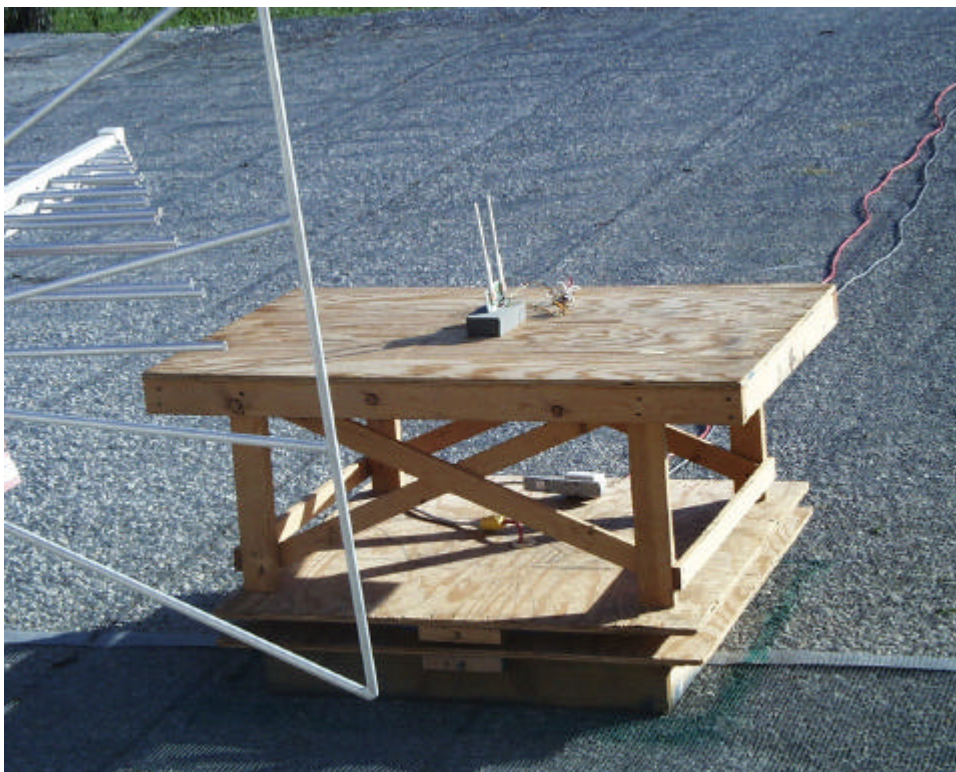

Test Setup Photographs for 1100 Wireless.

ROGERS LABS, INC.
4405 W. 259th Terrace
Louisburg, KS 66053
Phone/Fax: (913) 837-3214

Digital Monitoring Products, Inc.
MODEL: 1100 Wireless
Test #: 031027 FCC ID#: CCK 1100
Test to: FCC Parts 2 and 15C

ROGERS LABS, INC.
4405 W. 259th Terrace
Louisburg, KS 66053
Phone/Fax: (913) 837-3214

Digital Monitoring Products, Inc.
MODEL: 1100 Wireless
Test #: 031027 FCC ID#: CCK 1100
Test to: FCC Parts 2 and 15C