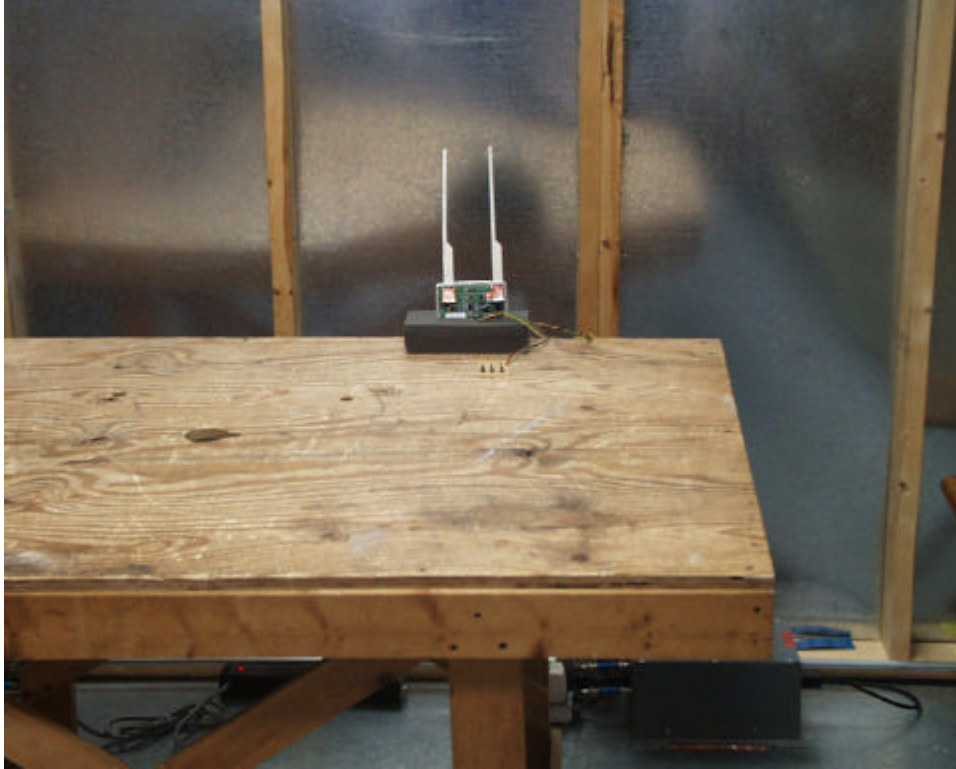

Test Setup Photographs for 1100 Wireless.

ROGERS LABS, INC.
4405 W. 259th Terrace
Louisburg, KS 66053
Phone/Fax: (913) 837-3214

Digital Monitoring Products, Inc.
MODEL: 1100 Wireless
Test #: 031027 FCC ID#: CCK 1100
Test to: FCC Parts 2 and 15C

ROGERS LABS, INC.
4405 W. 259th Terrace
Louisburg, KS 66053
Phone/Fax: (913) 837-3214

Digital Monitoring Products, Inc.
MODEL: 1100 Wireless
Test #: 031027 FCC ID#: CCK 1100
Test to: FCC Parts 2 and 15C