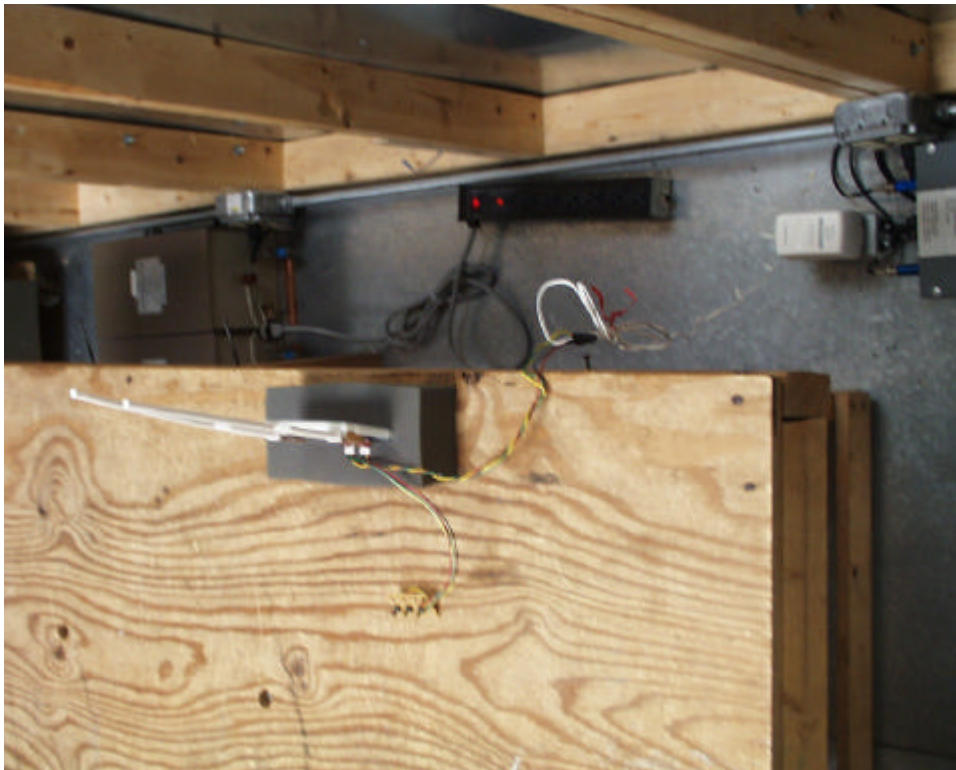

Test Setup Photographs for 1100 Wireless.

ROGERS LABS, INC.
4405 W. 259th Terrace
Louisburg, KS 66053
Phone/Fax: (913) 837-3214

Digital Monitoring Products, Inc.
MODEL: 1100 Wireless
Test #: 031027 FCC ID#: CCK 1100
Test to: FCC Parts 2 and 15C

ROGERS LABS, INC.
4405 W. 259th Terrace
Louisburg, KS 66053
Phone/Fax: (913) 837-3214

Digital Monitoring Products, Inc.
MODEL: 1100 Wireless
Test #: 031027 FCC ID#: CCK 1100
Test to: FCC Parts 2 and 15C