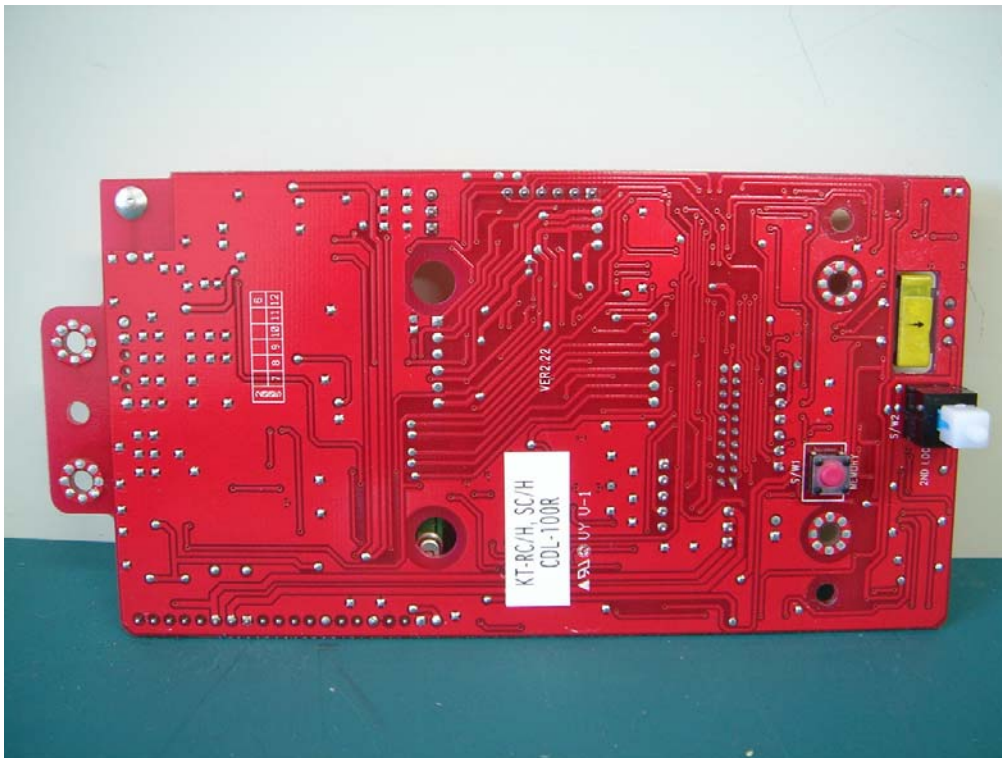

CTK Co., Ltd.

386-1, Ho-dong, Cheoin-gu, Yongin-si, Gyeonggi-do, 449-100, Korea

Tel: +82-31-339-9970 Fax: +82-31-339-9855

www.e-ctk.com