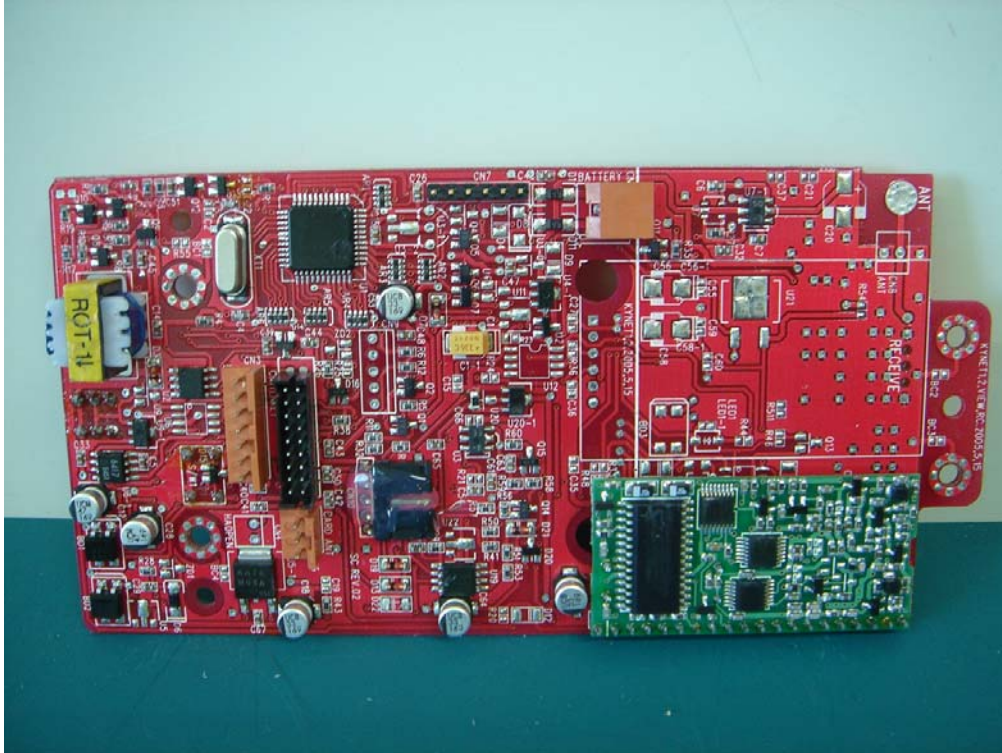

CTK Co., Ltd.

386-1, Ho-dong, Cheoin-gu, Yongin-si, Gyeonggi-do, 449-100, Korea

Tel: +82-31-339-9970 Fax: +82-31-339-9855

www.e-ctk.com