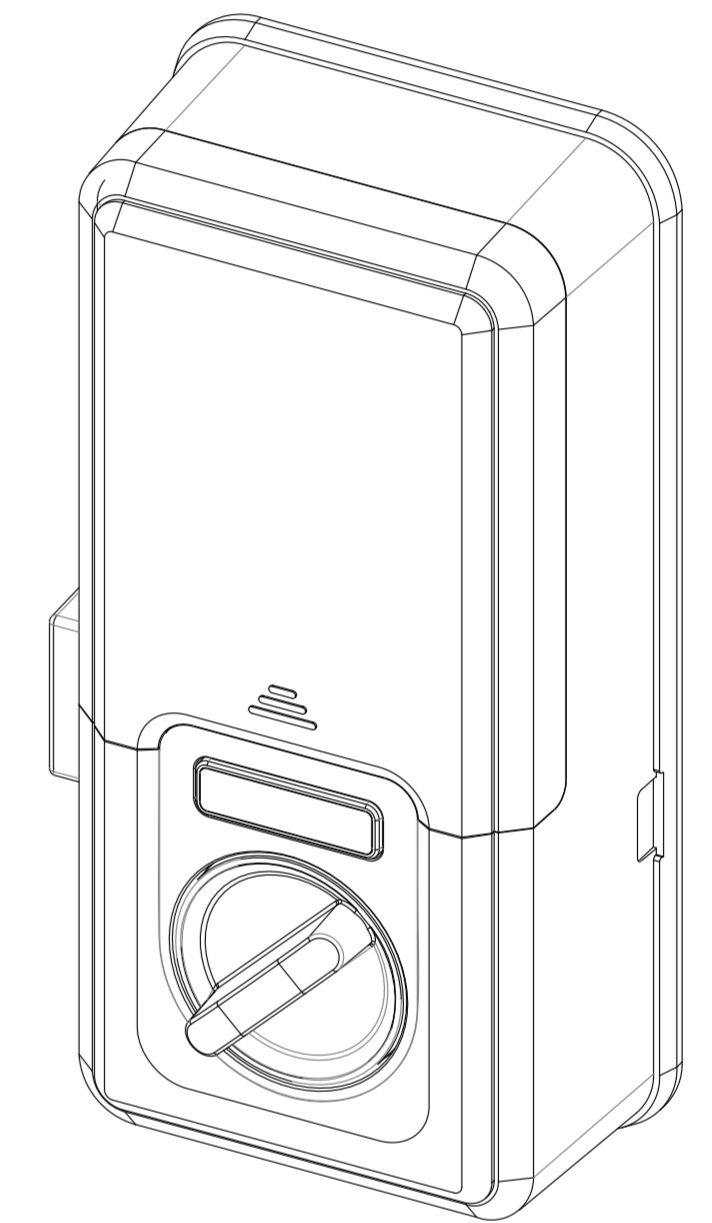

MARK	REVISIONS	REASONABLE REVISIONS	DATE	NAME	SIGN
△					
△					
△					
△					

HVIN(Model Name): CDL-107U
 PMN: Digital Door Lock
 FCC ID: CCECDL-107U
 ISED ID: 22254-CDL107U

NO	DESCRIPTION	MAT'L	COLOR	Q'TY	REMARKS
5	DESIGNED				
6	CHECKED				
19					
51					
181					

THIRD ANGLE PROJECTION
 SCALE: 1/1
 UNIT: mm
 RELATIONAL DWG NO:
 TITLE
 DWG NO