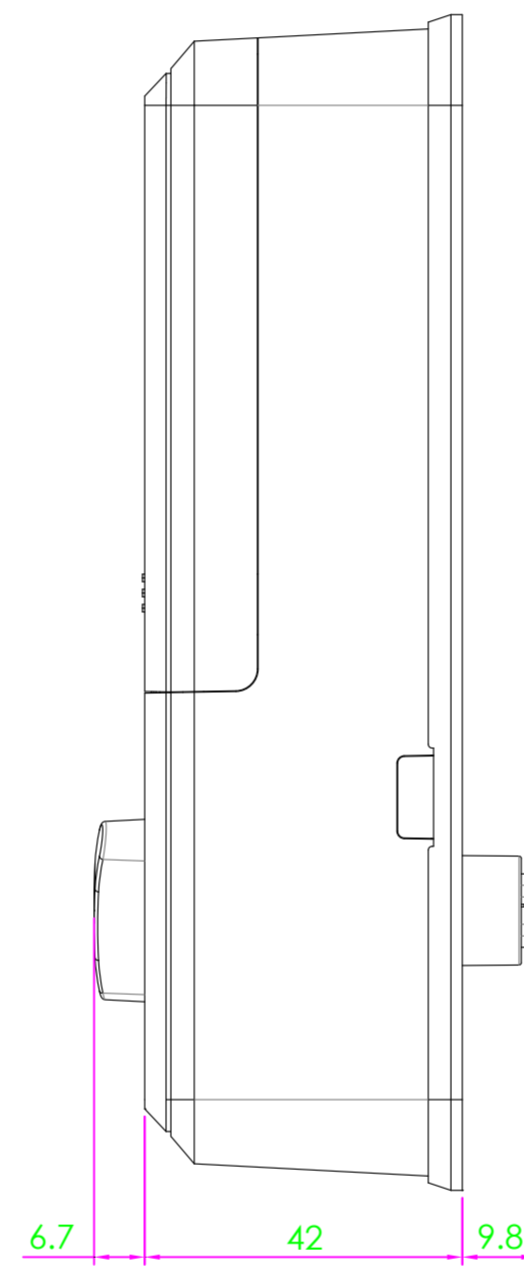

MARK	REVISIONS	REASONABLE REVISIONS	DATE	NAME	SIGN
△					
△					
△					
△					

HVIN(Model Name): CDL-107U
 PMN: Digital Door Lock
 FCC ID: CCECDL-107U
 ISED ID: 22254-CDL107U

NO	DESCRIPTION	MAT'L	COLOR	Q'TY	REMARKS
5	DESIGNED				
6	CHECKED				
19					
51					
181					

THIRD ANGLE PROJECTION
 SCALE: 1/1
 UNIT: mm
 RELATIONAL DWG NO:
 TITLE
 DWG NO