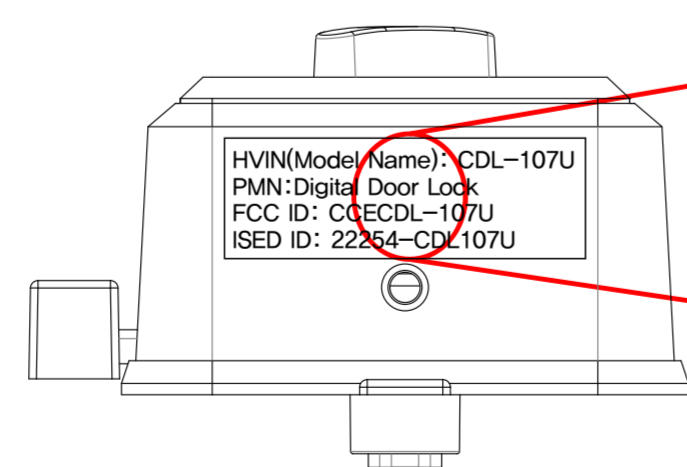

MARK	REVISIONS	REASONABLE REVISIONS	DATE	NAME	SIGN
△					
△					
△					
△					

HVIN(Model Name): CDL-107U
 PMN: Digital Door Lock
 FCC ID: CCECDL-107U
 ISED ID: 22254-CDL107U

NO	DESCRIPTION	MAT'L	COLOR	Q'TY	REMARKS
5	DESIGNED				
6	CHECKED				
19					
51					
181					

THIRD ANGLE PROJECTION
 SCALE: 1/1
 UNIT: mm
 RELATIONAL DWG NO:
 TITLE
 DWG NO