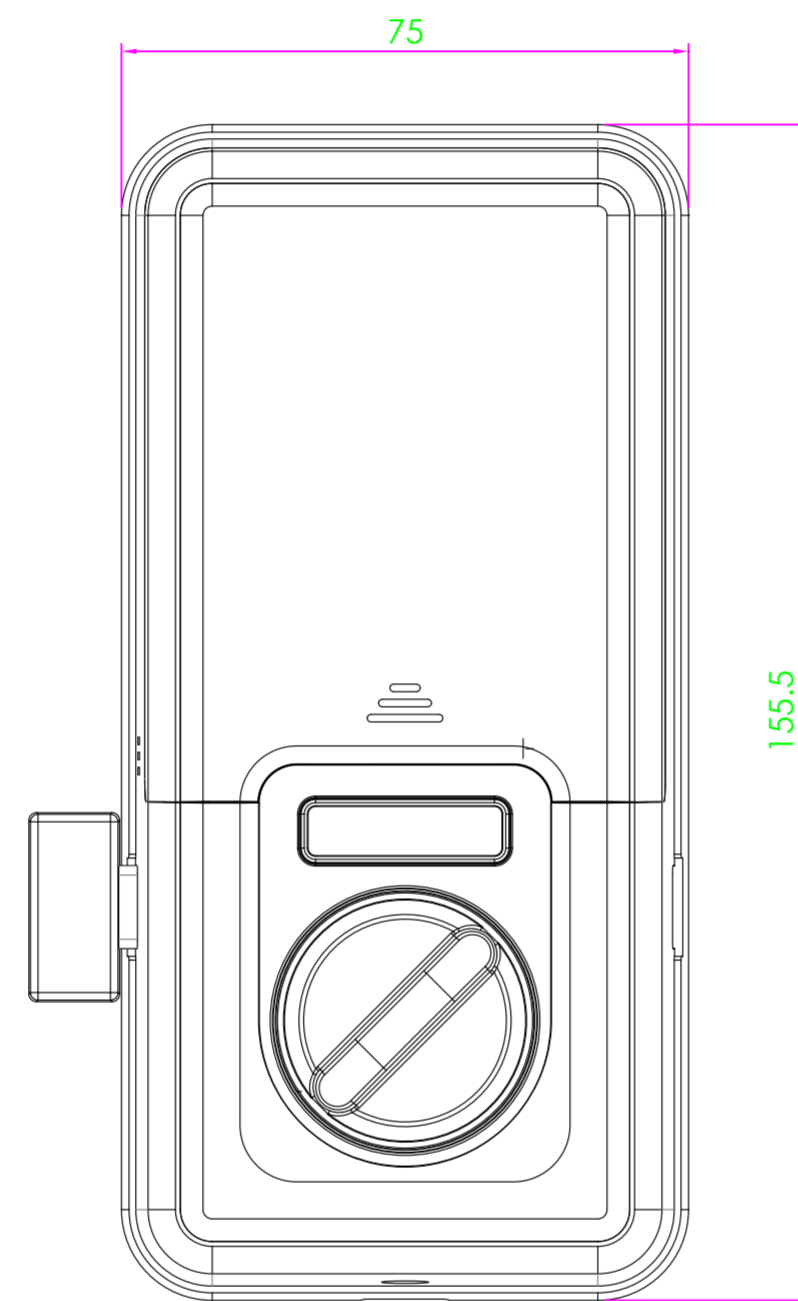

MARK	REVISIONS	REASONABLE REVISIONS	DATE	NAME	SIGN
△					
△					
△					
△					

HVIN(Model Name): CDL-107U
 PMN: Digital Door Lock
 FCC ID: CCECDL-107U
 ISED ID: 22254-CDL107U

NO	DESCRIPTION	MAT'L	COLOR	Q'TY	REMARKS
5	DESIGNED				
6	CHECKED				
19					
51					
181					

THIRD ANGLE PROJECTION
 SCALE: 1/1
 UNIT: mm
 RELATIONAL DWG NO:
 TITLE
 DWG NO