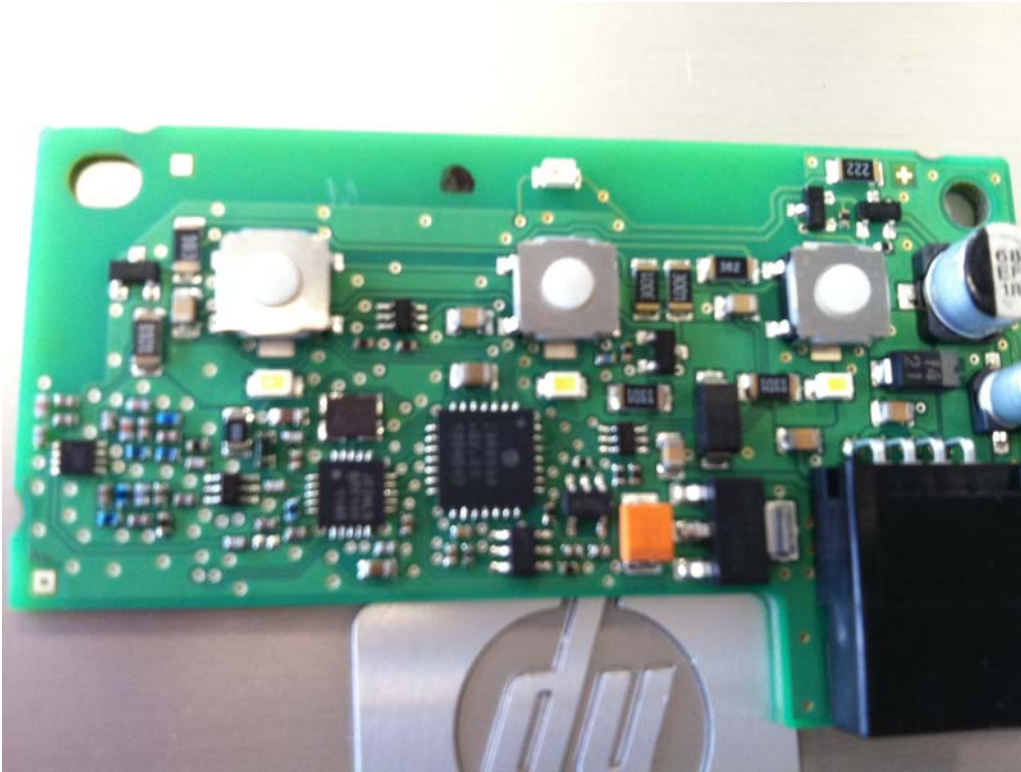

## Interior Photographs

Internal View- Front

Internal View- Rear  
PCB side

Close-up of Homelink RF