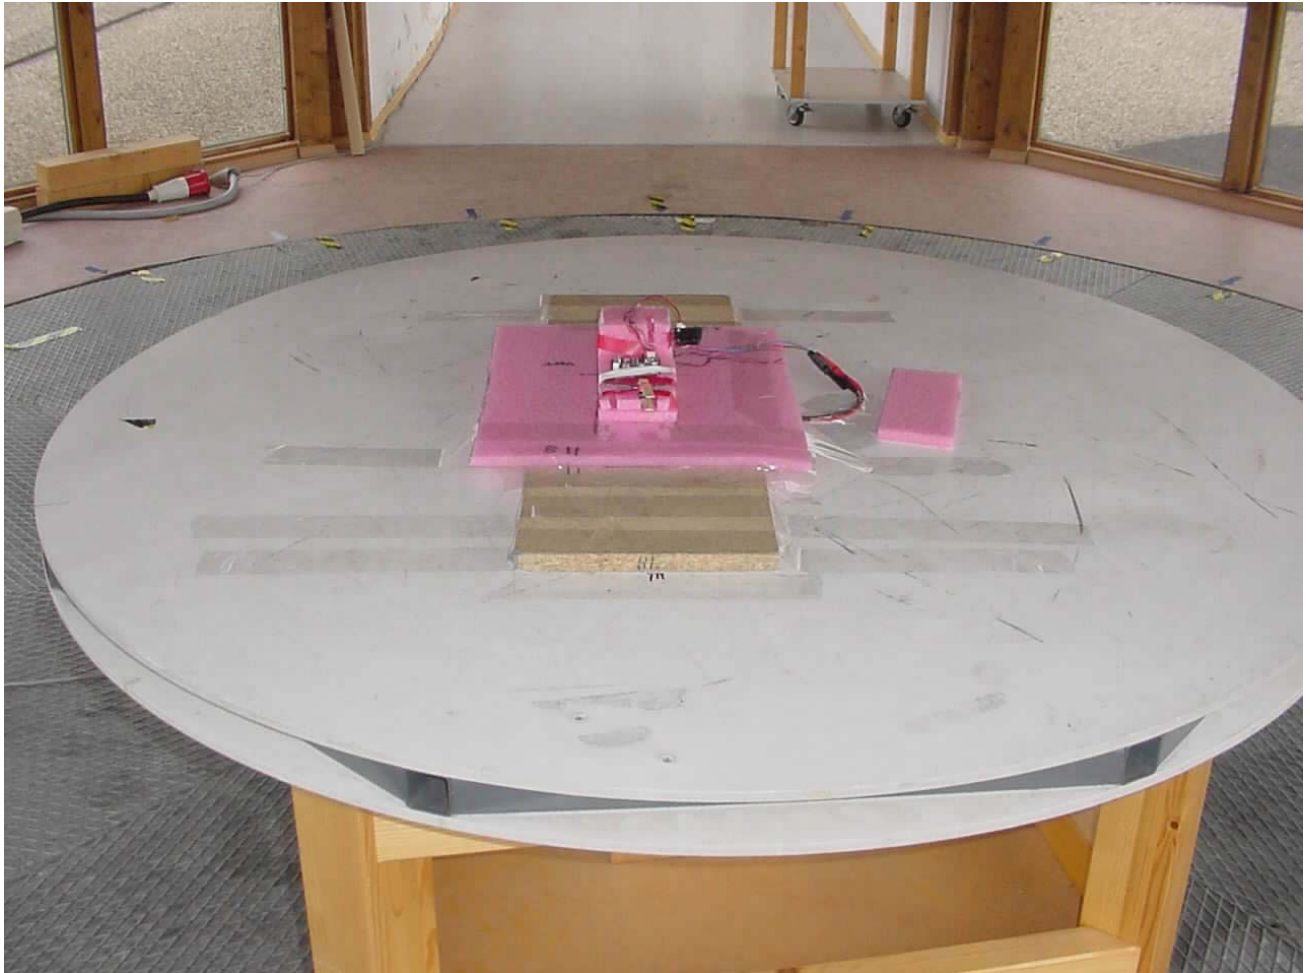

**Attachment C:** Photos of the test setup

Test-Setup:  
SPURIOUS EMISSIONS (electric field) 30 MHz - 1000 MHz

**Attachment C:** Photos of the test setup

Test-Setup:  
SPURIOUS EMISSIONS (electric field) 30 MHz - 1000 MHz

**Attachment C:** Photos of the test setup

Test-Setup:  
SPURIOUS EMISSIONS (electric field) 1000MHz – 10-harmonics

**Attachment C:** Photos of the test setup

Test-Setup:  
SPURIOUS EMISSIONS (electric field) 1000MHz – 10-harmonics