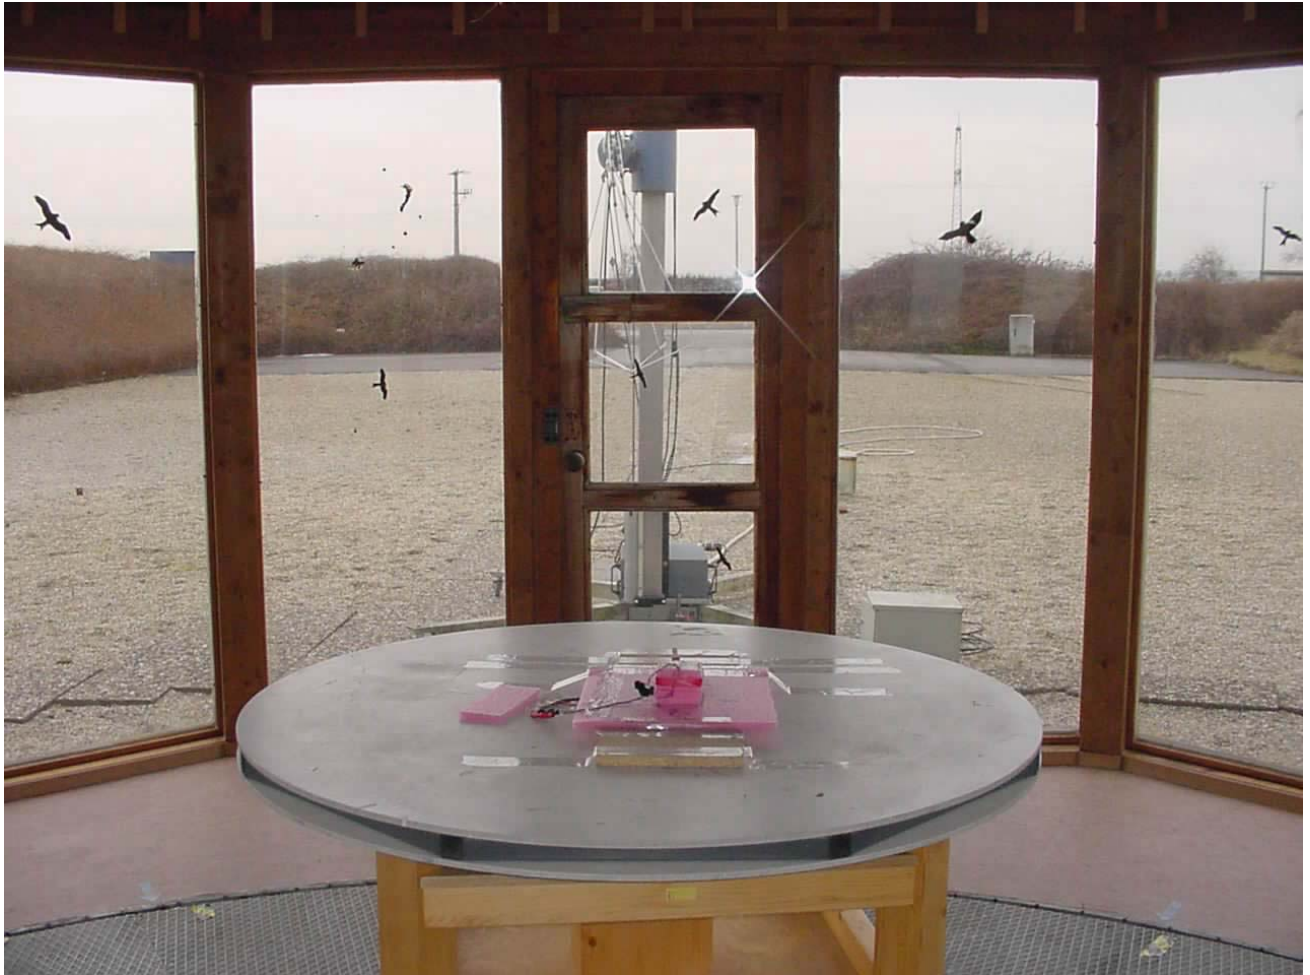

**Attachment C:** Photos of the test setup

Test-Setup:  
SPURIOUS EMISSIONS (electric field) 30 MHz - 1000 MHz

**Attachment C:** Photos of the test setup

Test-Setup:  
SPURIOUS EMISSIONS (electric field) 30 MHz - 1000 MHz

**Attachment C:** Photos of the test setup

Test-Setup:  
SPURIOUS EMISSIONS (electric field) 1000MHz – 10-harmonics

**Attachment C:** Photos of the test setup

Test-Setup:  
SPURIOUS EMISSIONS (electric field) 1000MHz – 10-harmonics