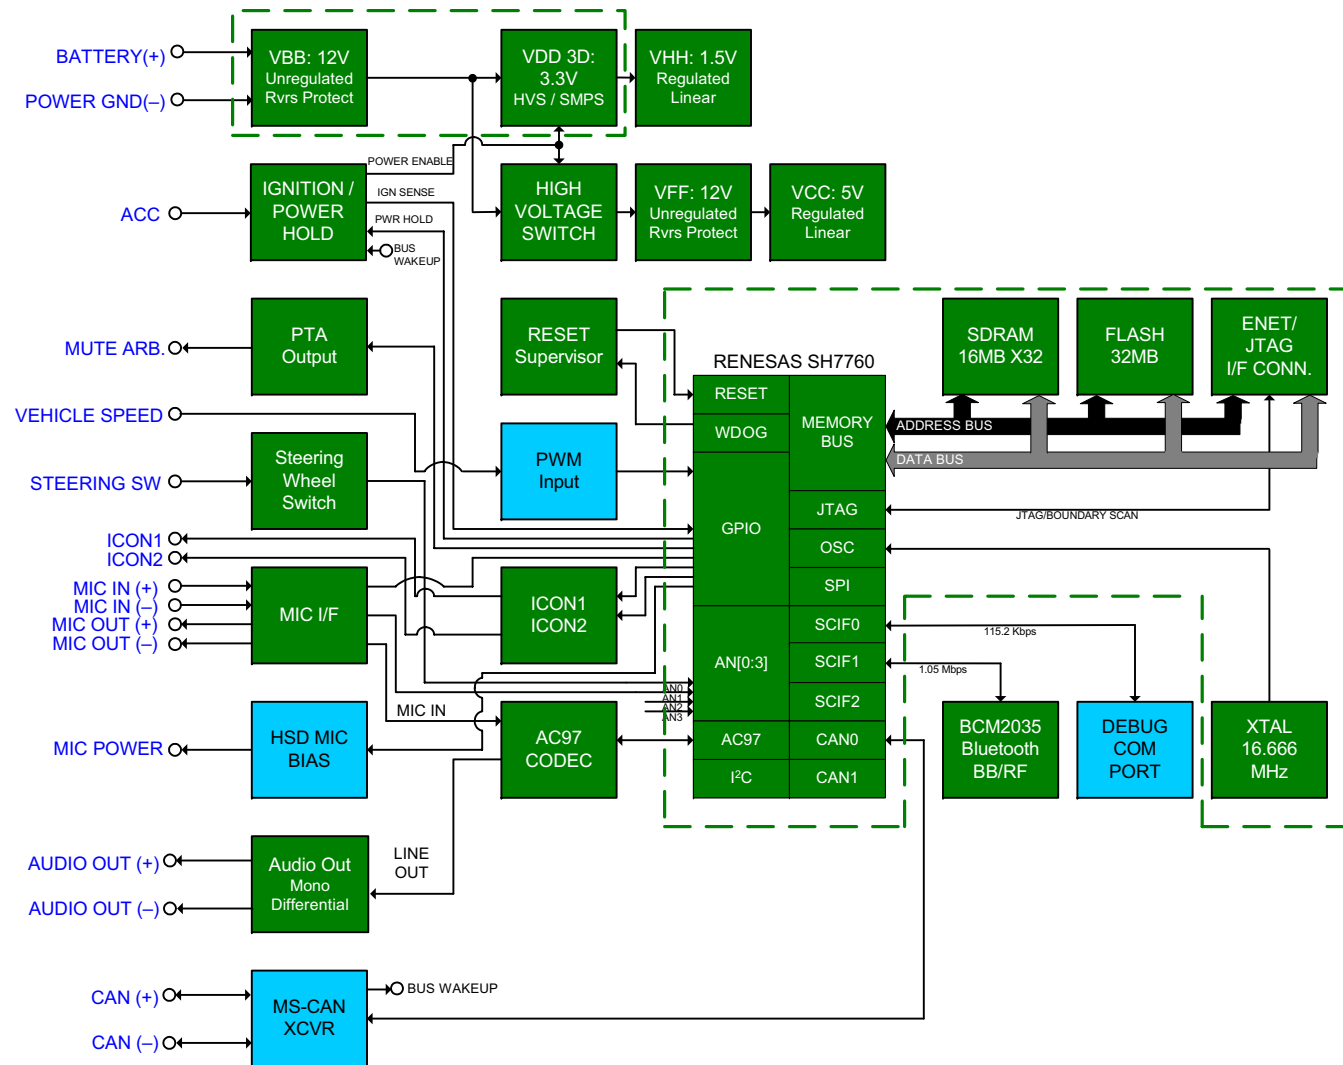

MY2007 MBLUECONNECT

- Project Specific
Total: 0 blocks
- Re-used C2 Parts
Total: 15 blocks
- New C2 Parts created
Total: 4 blocks