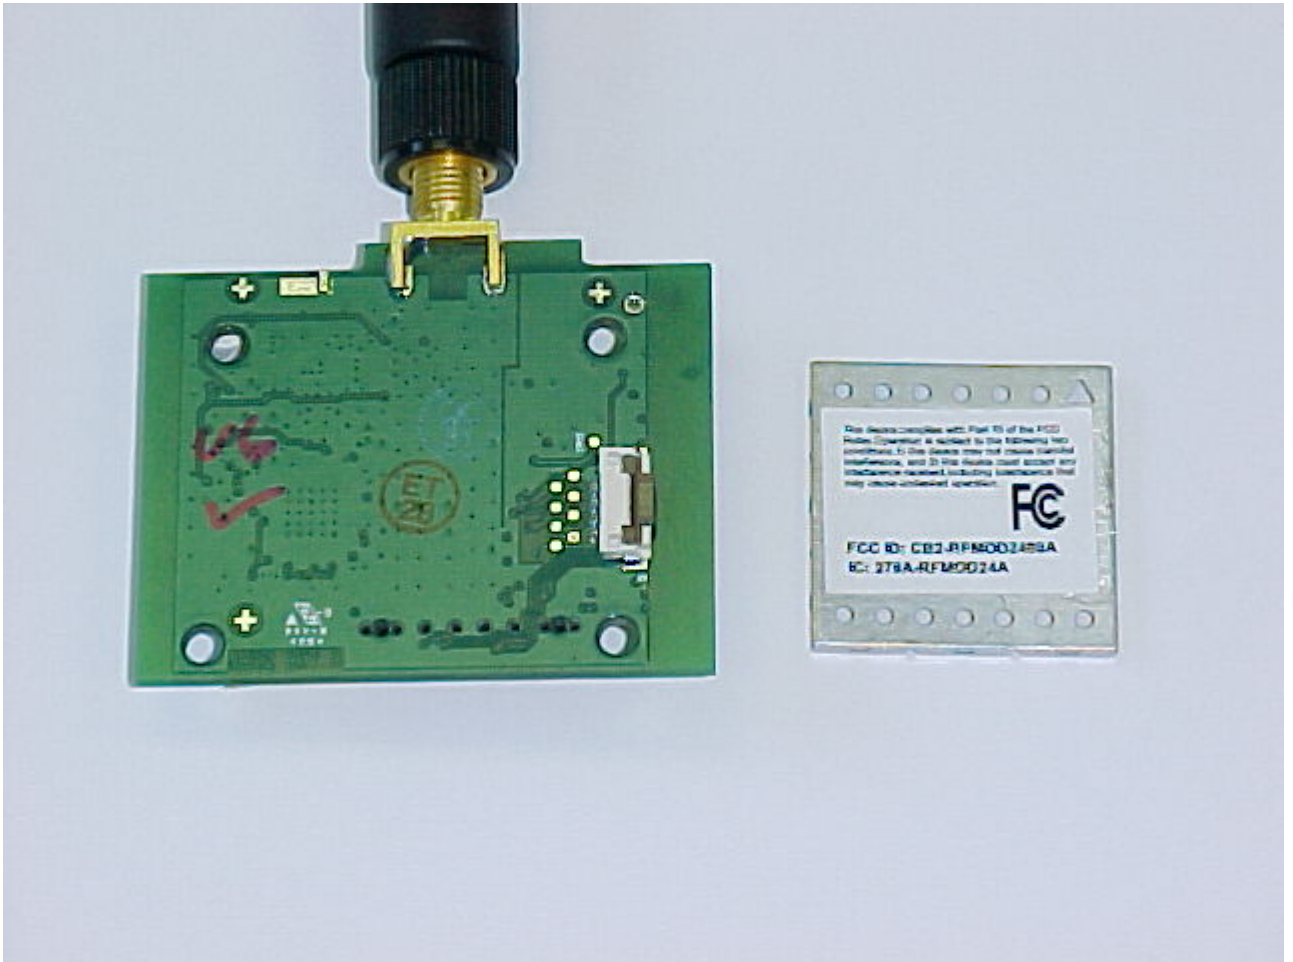

Johnson Controls Interiors, LLC

Wireless RF Module
2.402 – 2.480 GHz

FCC ID: CB2-RFMOD2400A

Photo One – External

Johnson Controls Interiors, LLC

Wireless RF Module
2.402 – 2.480 GHz

FCC ID: CB2-RFMOD2400A

Photo Two – External

Johnson Controls Interiors, LLC

Wireless RF Module
2.402 – 2.480 GHz

FCC ID: CB2-RFMOD2400A

Photo Three – External

Johnson Controls Interiors, LLC

Wireless RF Module
2.402 – 2.480 GHz

FCC ID: CB2-RFMOD2400A