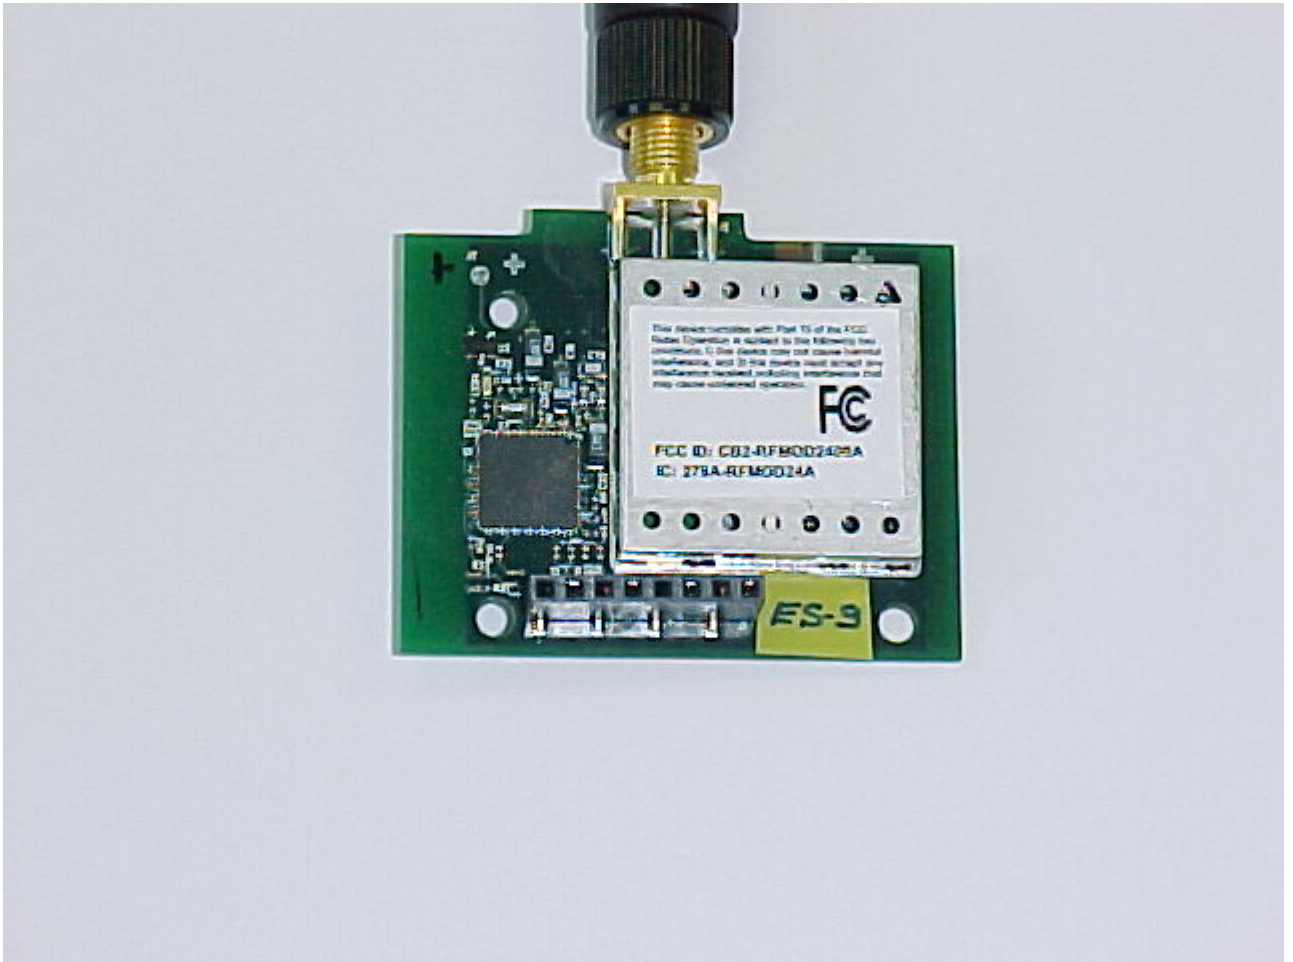

Johnson Controls Interiors, LLC

Wireless RF Module
2.402 – 2.480 GHz

FCC ID: CB2-RFMOD2400A

Photo One – External

Johnson Controls Interiors, LLC

Wireless RF Module
2.402 – 2.480 GHz

FCC ID: CB2-RFMOD2400A

Photo Two – External

Johnson Controls Interiors, LLC

Wireless RF Module
2.402 – 2.480 GHz

FCC ID: CB2-RFMOD2400A

Photo Three – External

Johnson Controls Interiors, LLC

Wireless RF Module
2.402 – 2.480 GHz

FCC ID: CB2-RFMOD2400A