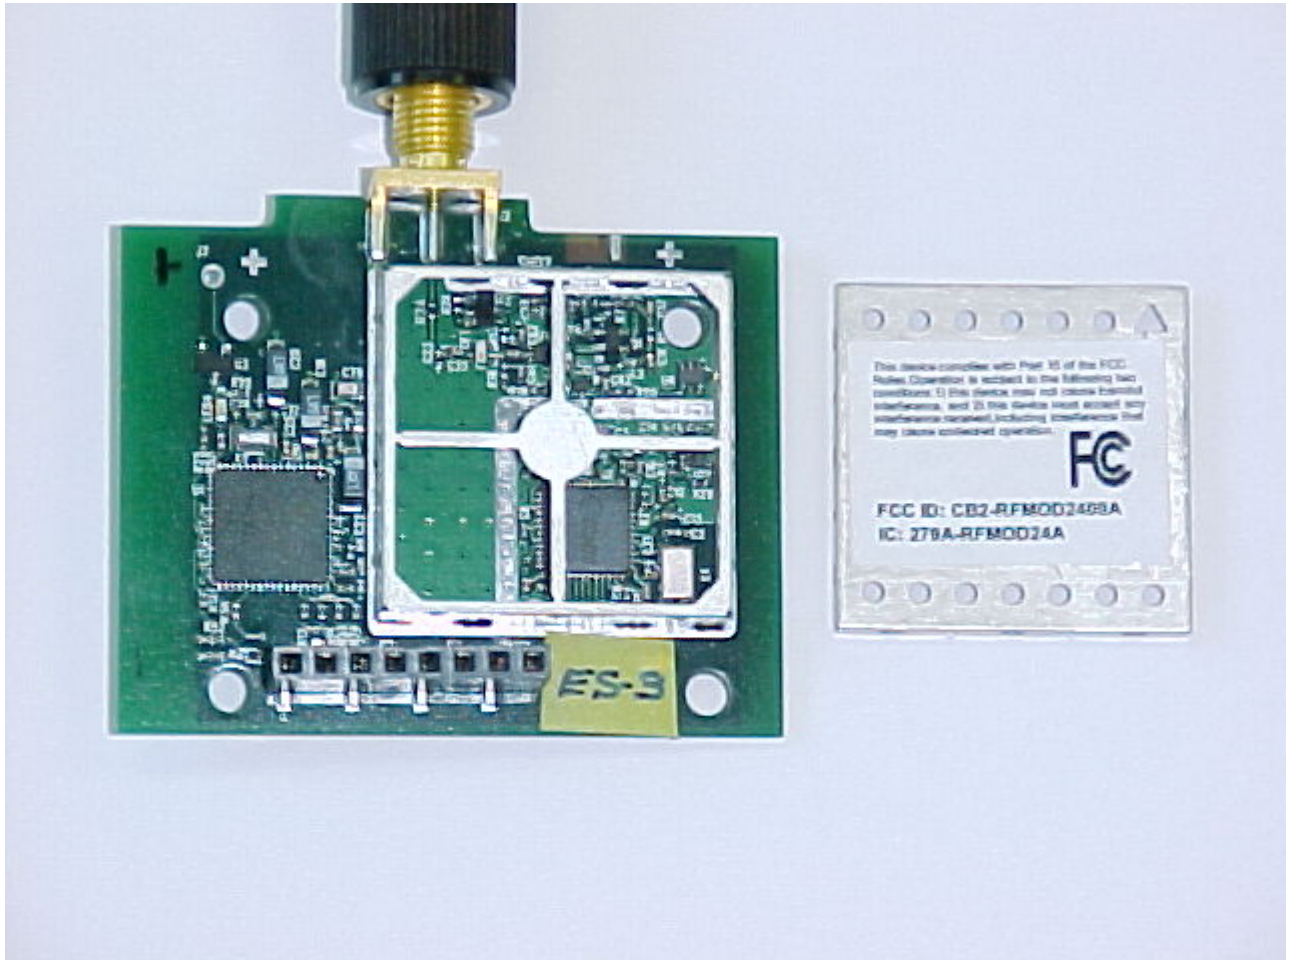

Johnson Controls Interiors, LLC

Wireless RF Module
2.402 – 2.480 GHz

FCC ID: CB2-RFMOD2400A

Photo One – External

Johnson Controls Interiors, LLC

Wireless RF Module
2.402 – 2.480 GHz

FCC ID: CB2-RFMOD2400A

Photo Two – External

Johnson Controls Interiors, LLC

Wireless RF Module
2.402 – 2.480 GHz

FCC ID: CB2-RFMOD2400A

Photo Three – External

Johnson Controls Interiors, LLC

Wireless RF Module
2.402 – 2.480 GHz

FCC ID: CB2-RFMOD2400A