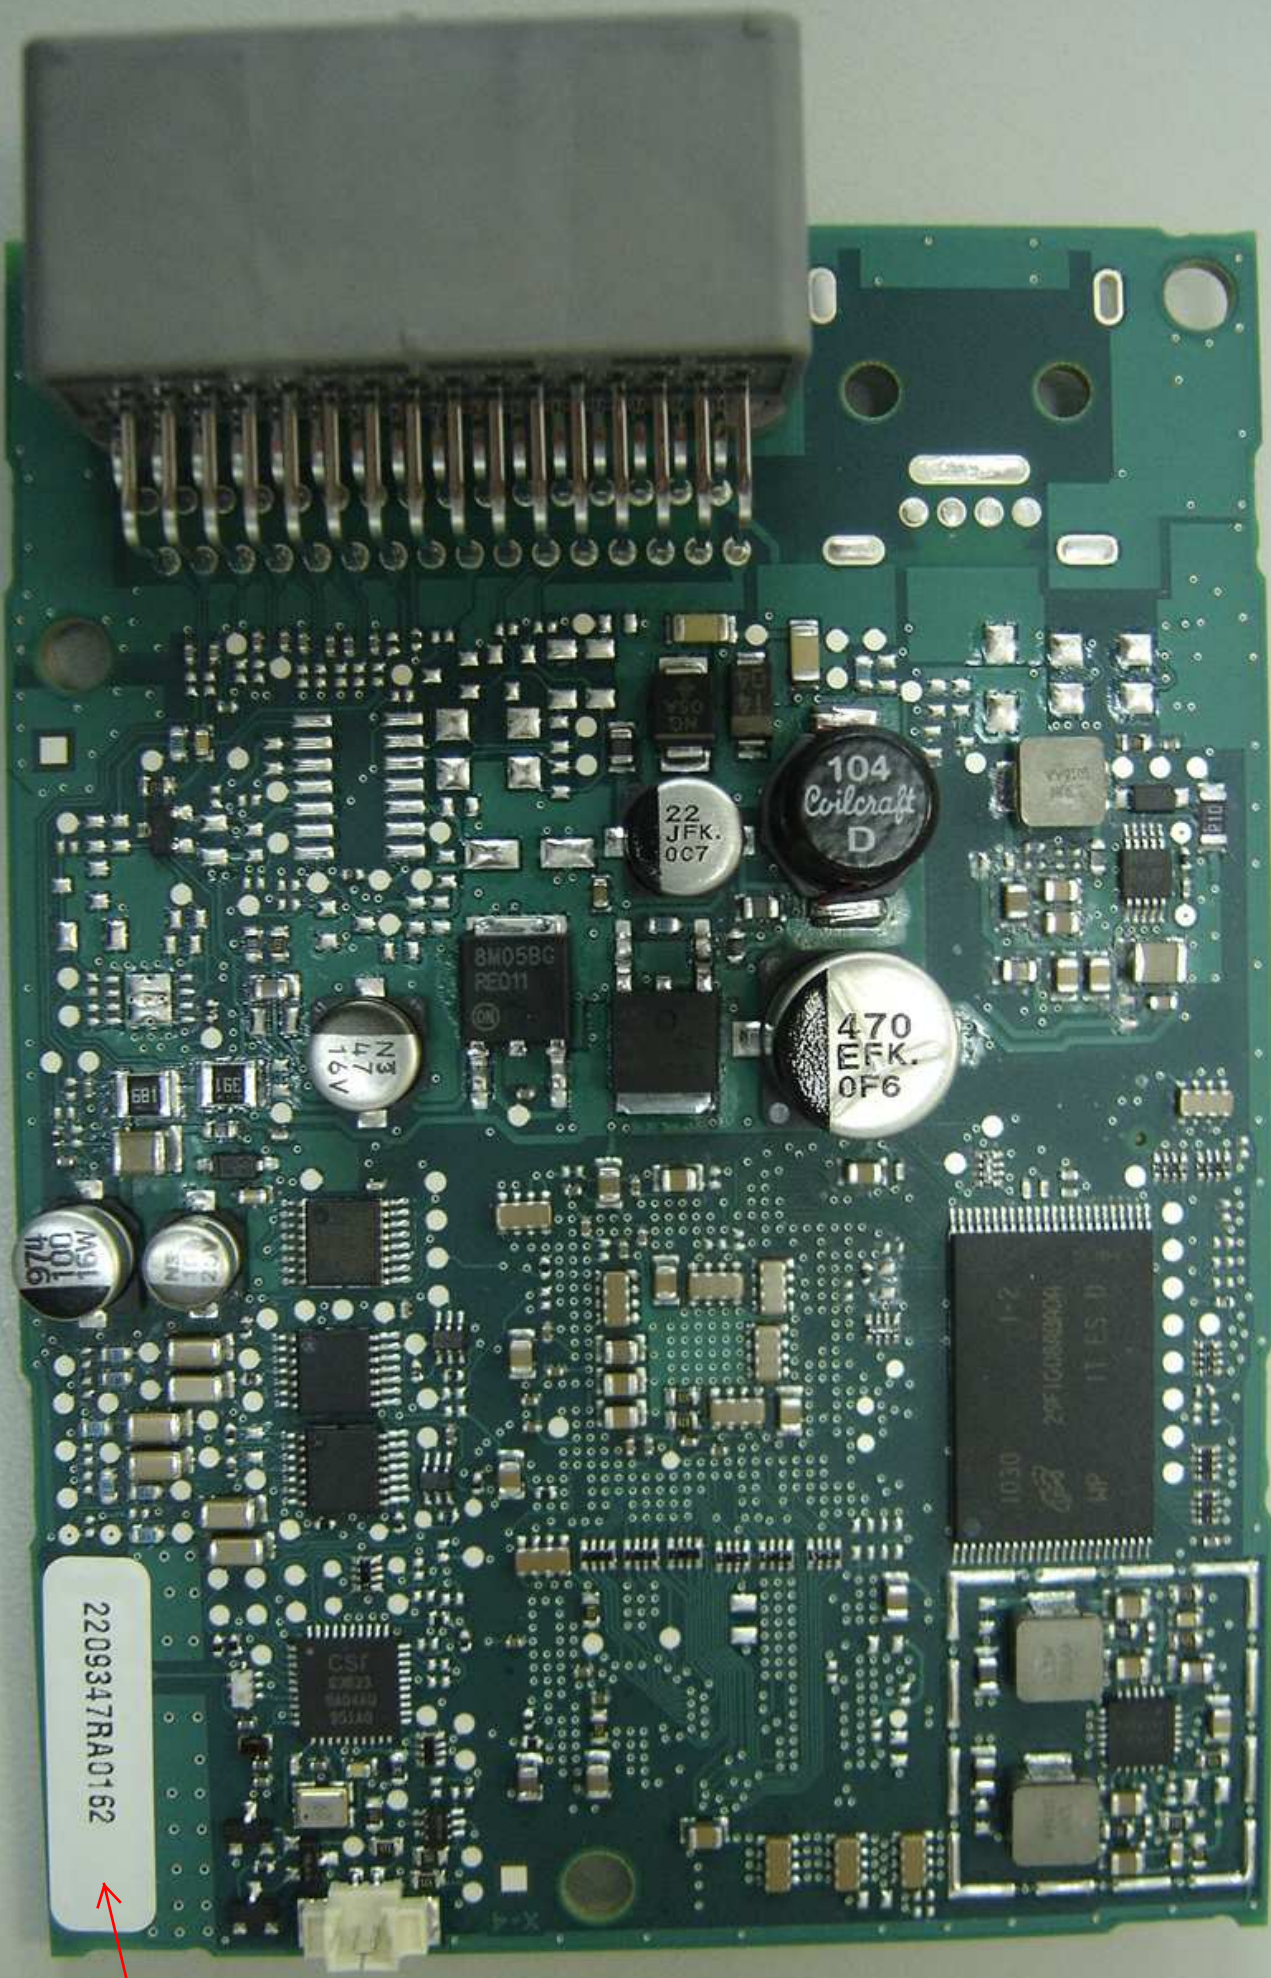

TMM1SA  
M32N-0S  
94V-0  
4010

3661005

2209347RA0162

Antenna location