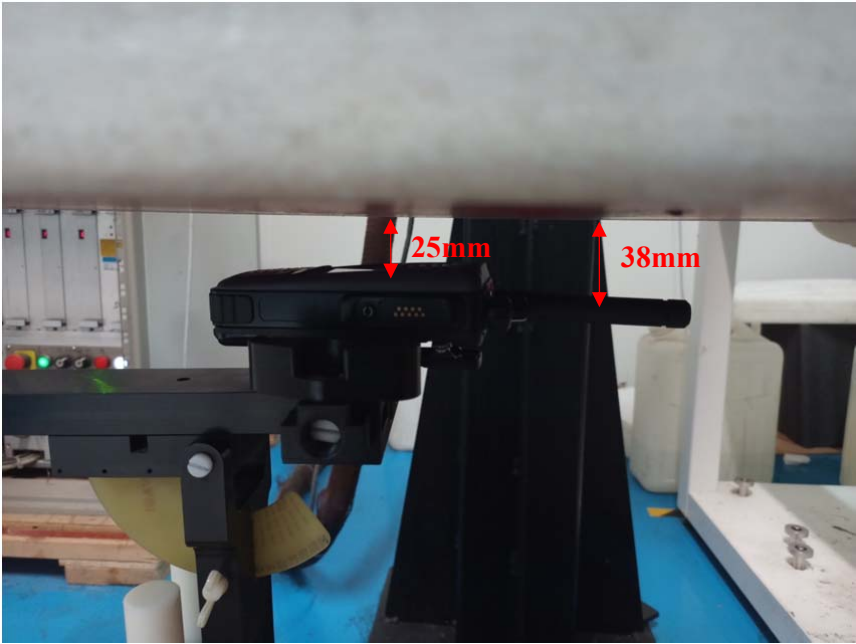

APPENDIX B EUT TEST POSITION PHOTOS

Liquid depth $\geq 15\text{cm}$

Note: The three test models (T03-00313-GCDA, T03-00313-GBEA, T03-00313-GAAA) have similar outline.

Face Up Setup Photo (25mm)

Body Back Setup Photo (0mm)

Body Back With accessory Setup Photo (0mm)