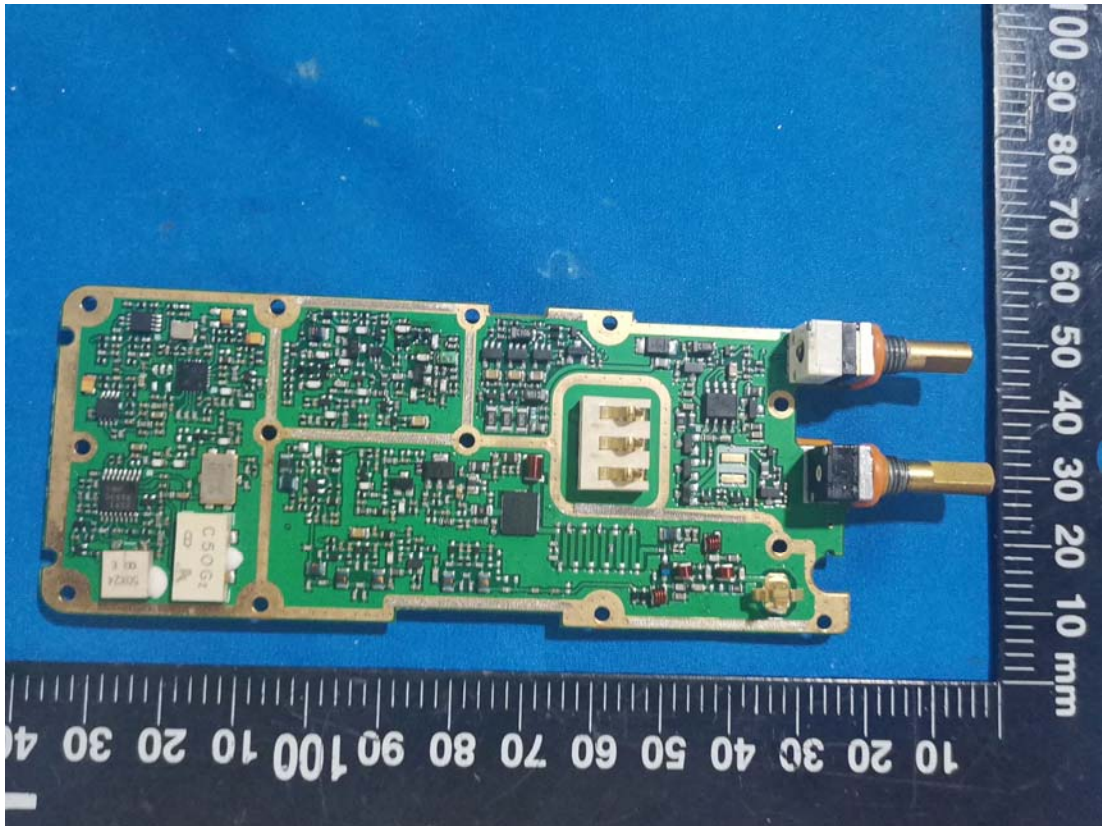

**EXHIBIT C - EUT INTERNAL PHOTOGRAPHS**

T03-00313-GCDA

BT Antenna

BT Chip

GPS Chip

**TP3000-BAT**

T03-00330-AAAA

SN:LC2138B70001