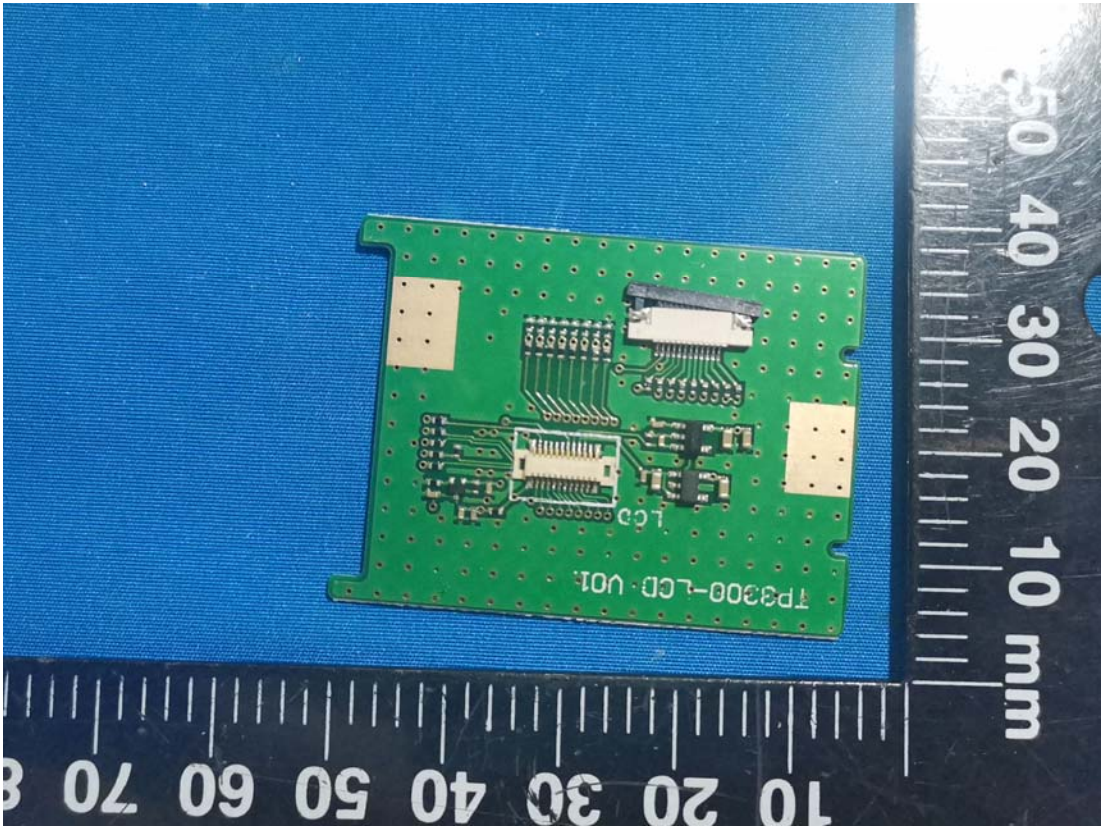

**EXHIBIT C - EUT INTERNAL PHOTOGRAPHS**

T03-00313-GCDA

BT Antenna

BT Chip

GPS Chip

**TP3000-BAT**

T03-00330-AAAA

SN:LC2138B70001