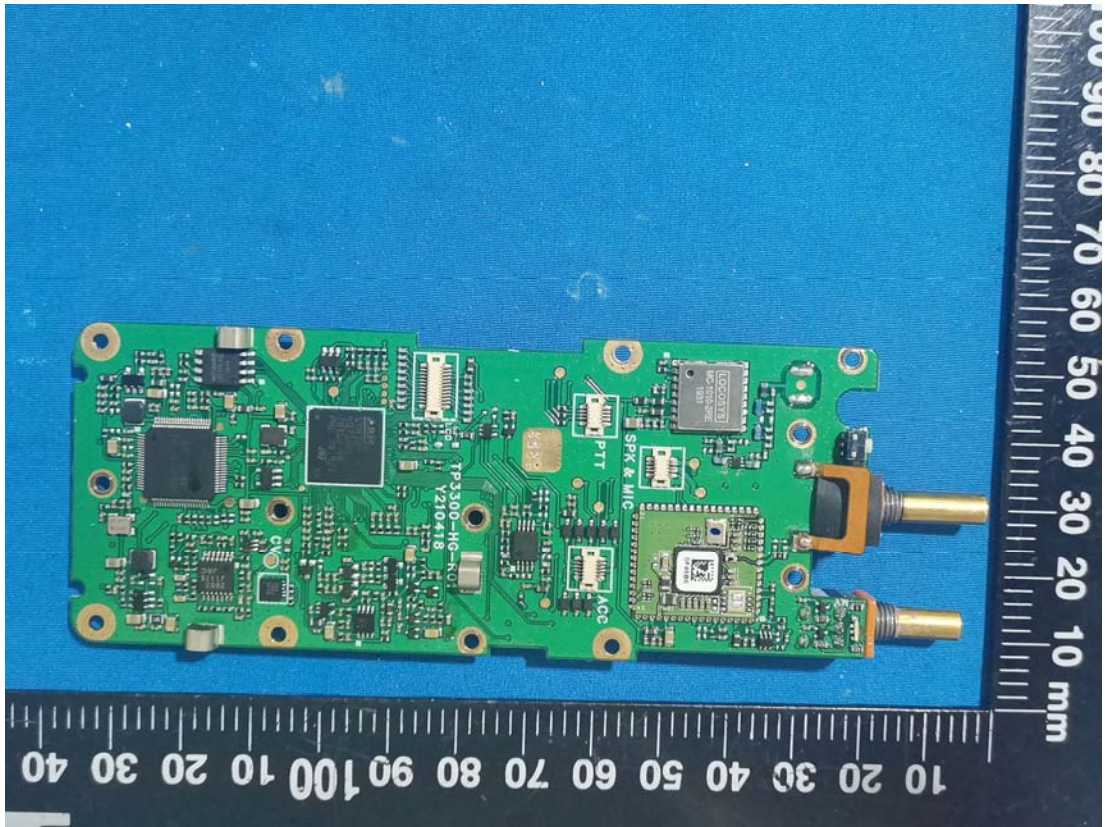

**EXHIBIT C - EUT INTERNAL PHOTOGRAPHS**

T03-00313-GCDA

BT Antenna

BT Chip

GPS Chip

**TP3000-BAT**

T03-00330-AAAA

SN:LC2138B70001