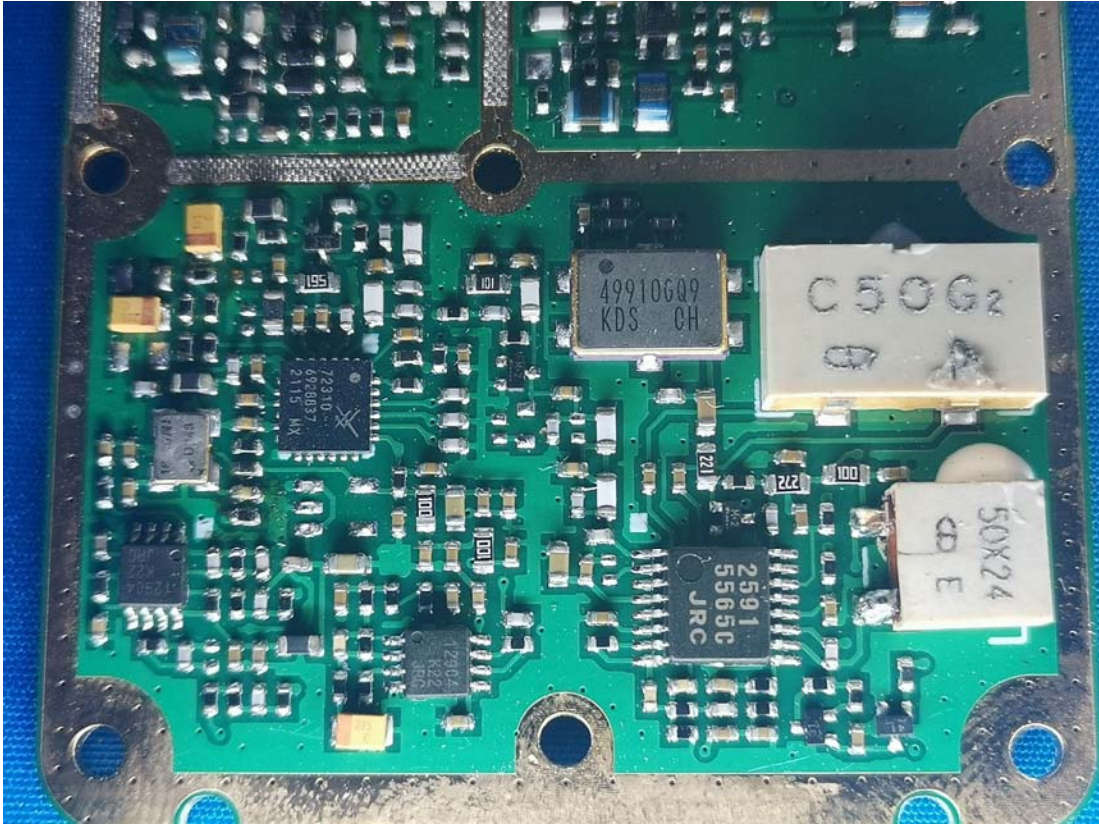

**EXHIBIT C - EUT INTERNAL PHOTOGRAPHS**

T03-00313-GCDA

BT Antenna

BT Chip

GPS Chip

**TP3000-BAT**

T03-00330-AAAA

SN:LC2138B70001