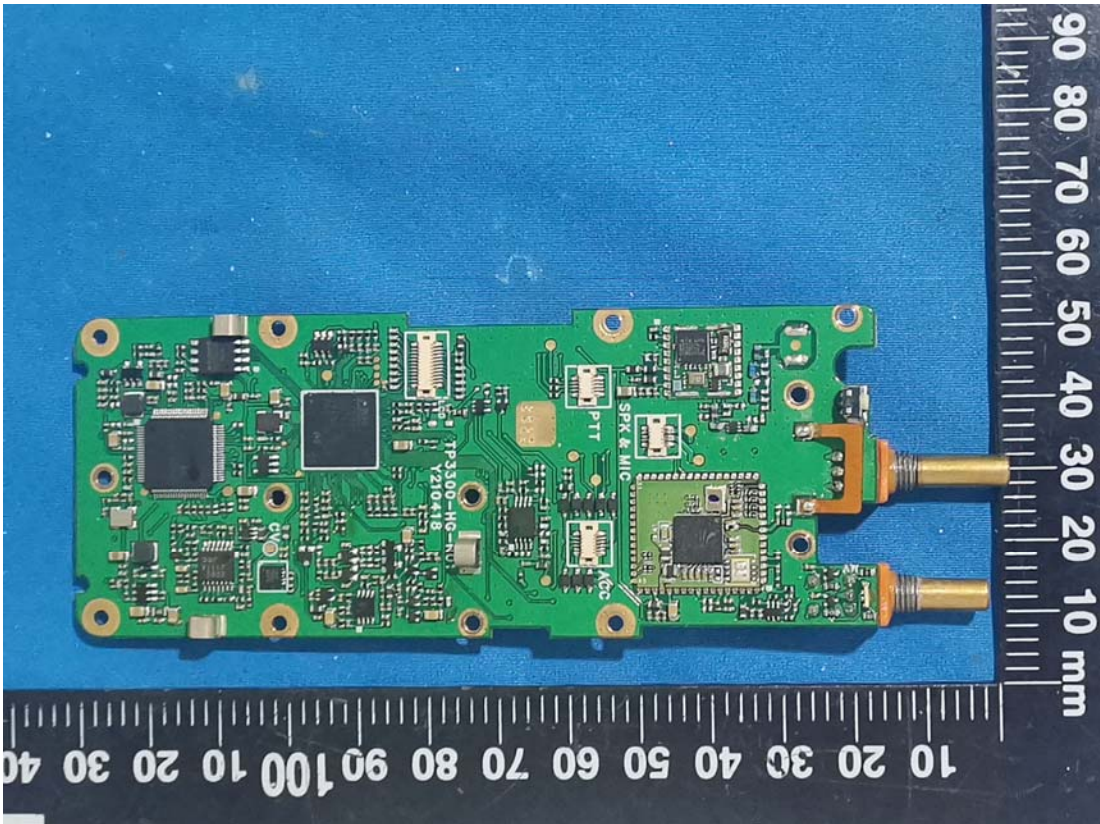

**EXHIBIT C - EUT INTERNAL PHOTOGRAPHS**

T03-00313-GCDA

BT Antenna

BT Chip

GPS Chip

**TP3000-BAT**

T03-00330-AAAA

SN:LC2138B70001