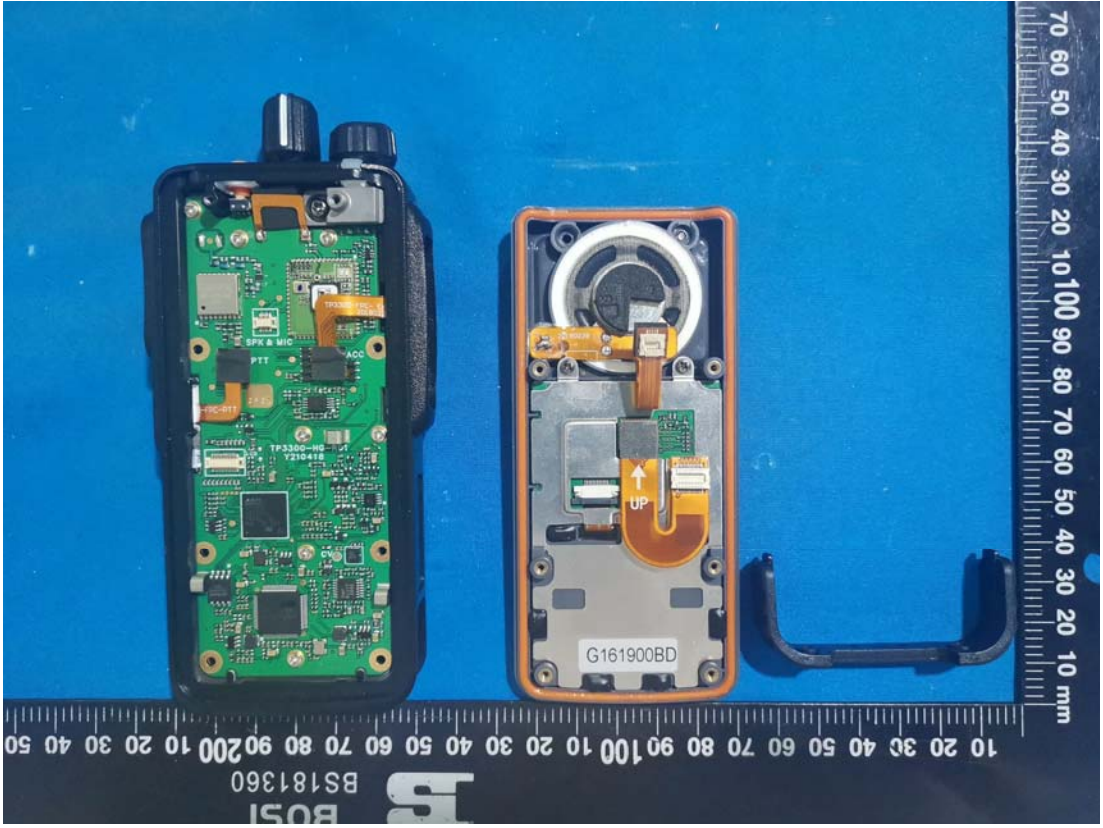

**EXHIBIT C - EUT INTERNAL PHOTOGRAPHS**

T03-00313-GCDA

BT Antenna

BT Chip

GPS Chip

**TP3000-BAT**

T03-00330-AAAA

SN:LC2138B70001