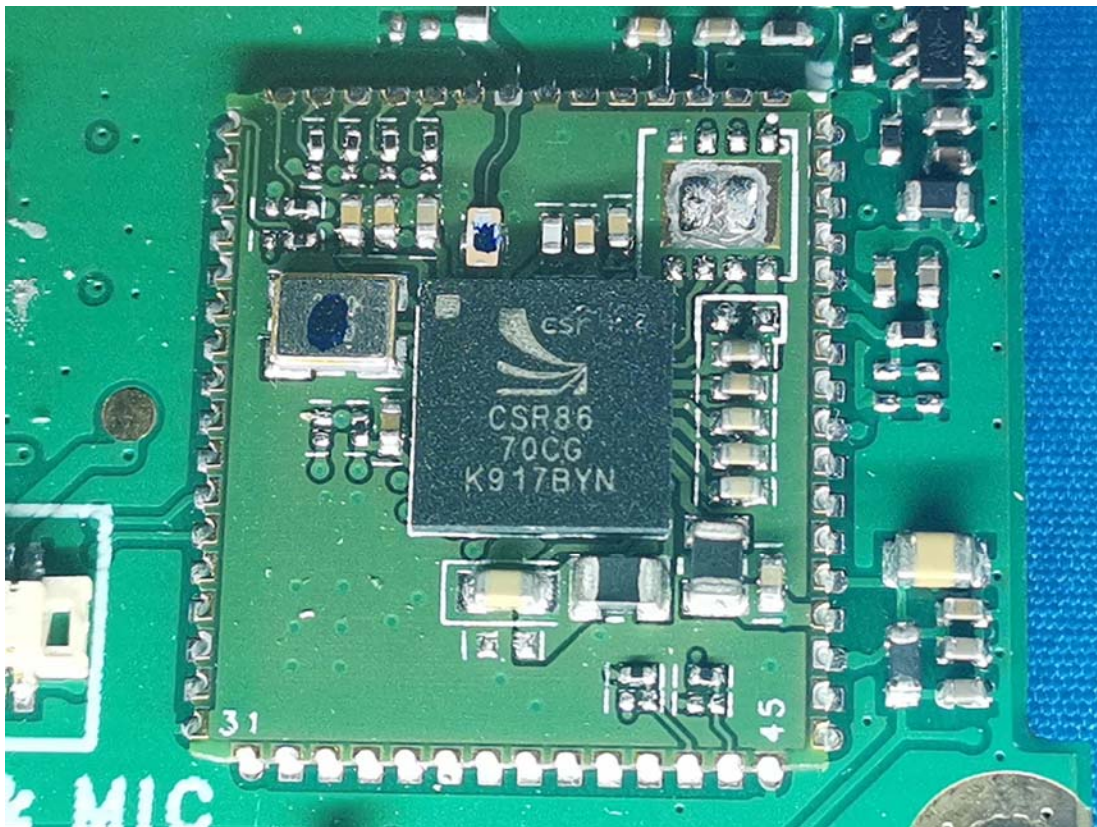

**EXHIBIT C - EUT INTERNAL PHOTOGRAPHS**

T03-00313-GCDA

BT Antenna

BT Chip

GPS Chip

**TP3000-BAT**

T03-00330-AAAA

SN:LC2138B70001