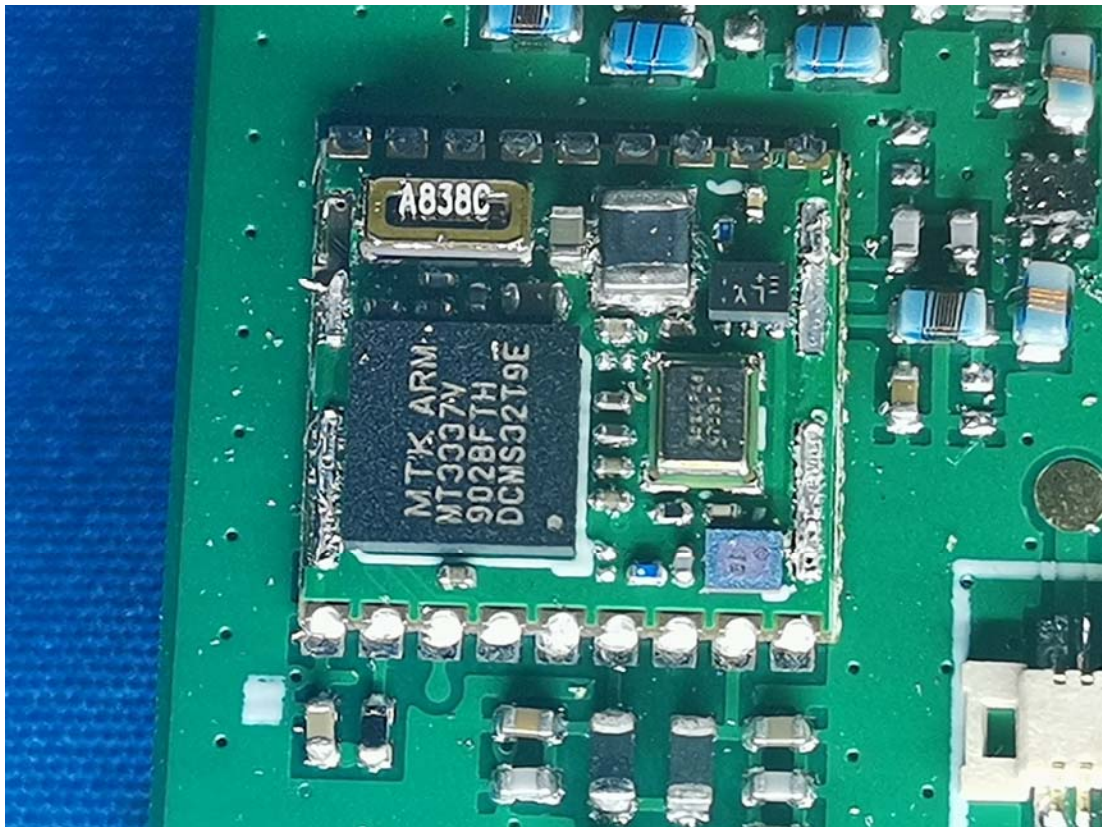

**EXHIBIT C - EUT INTERNAL PHOTOGRAPHS**

T03-00313-GCDA

BT Antenna

BT Chip

GPS Chip

**TP3000-BAT**

T03-00330-AAAA

SN:LC2138B70001