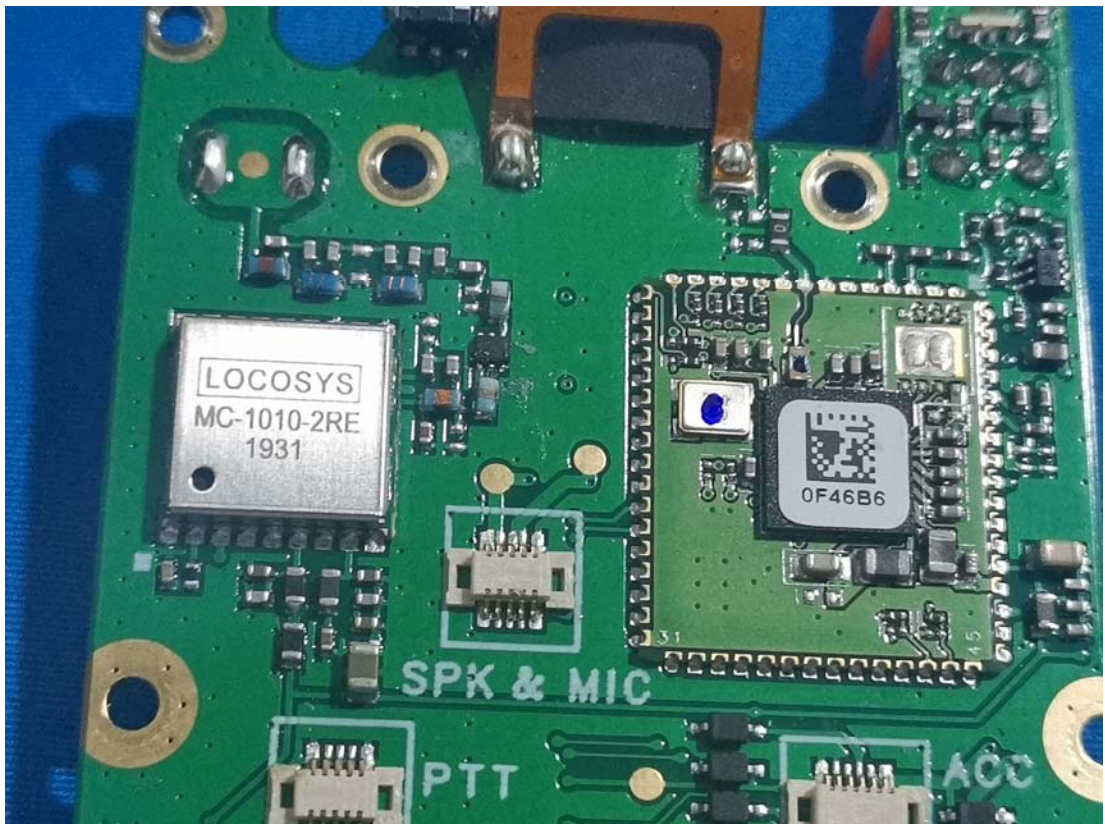

**EXHIBIT C - EUT INTERNAL PHOTOGRAPHS**

T03-00313-GCDA

BT Antenna

BT Chip

GPS Chip

**TP3000-BAT**

T03-00330-AAAA

SN:LC2138B70001