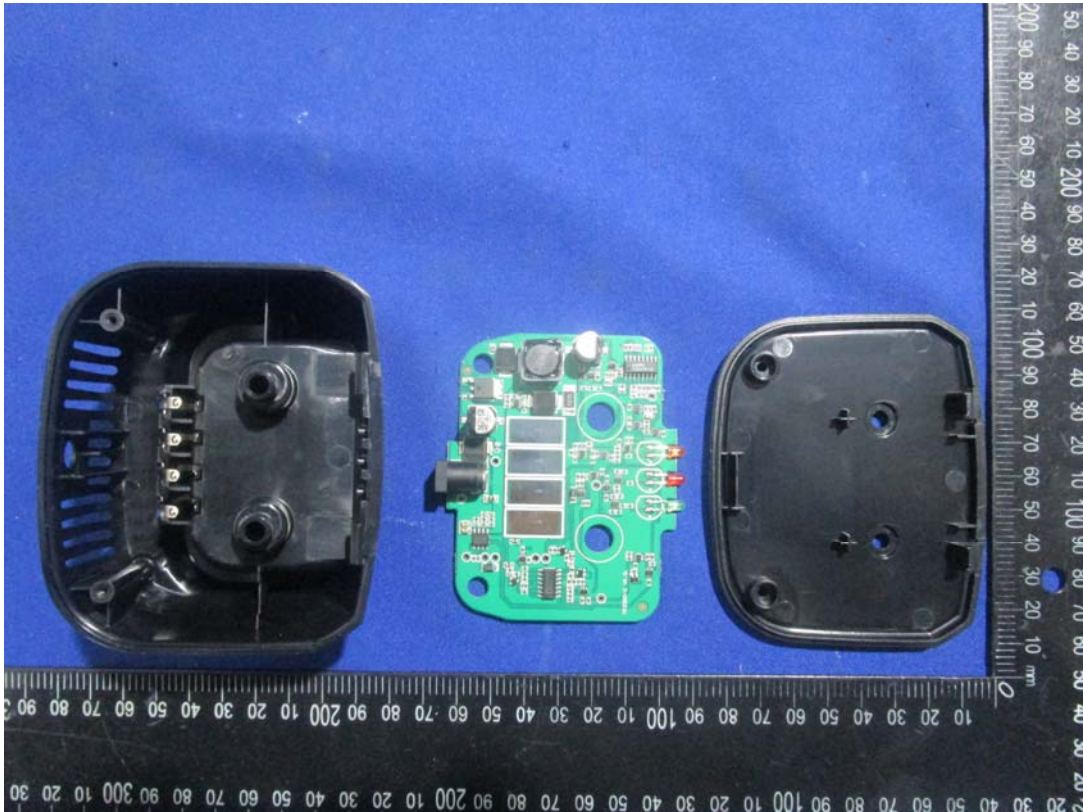

# EXHIBIT C - EUT INTERNAL PHOTOGRAPHS

T03-00303-BCAA

BT Chip

RF Chip

BT Antenna

T03-00303-BAAA

T03-00303-BBAA

Charger Base

Battery

Antenna(150-174MHz)

Antenna(136-150MHz)