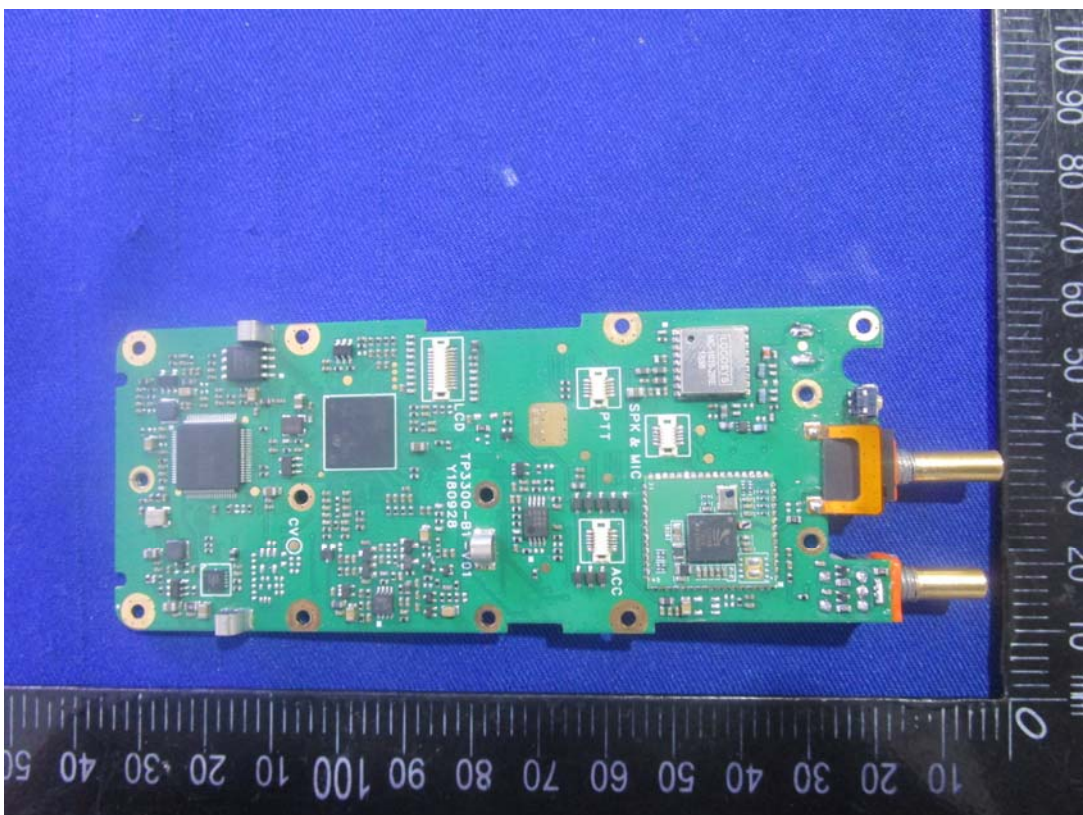

# EXHIBIT C - EUT INTERNAL PHOTOGRAPHS

T03-00303-BCAA

BT Chip

RF Chip

BT Antenna

T03-00303-BAAA

T03-00303-BBAA

Charger Base

Battery

Antenna(150-174MHz)

Antenna(136-150MHz)