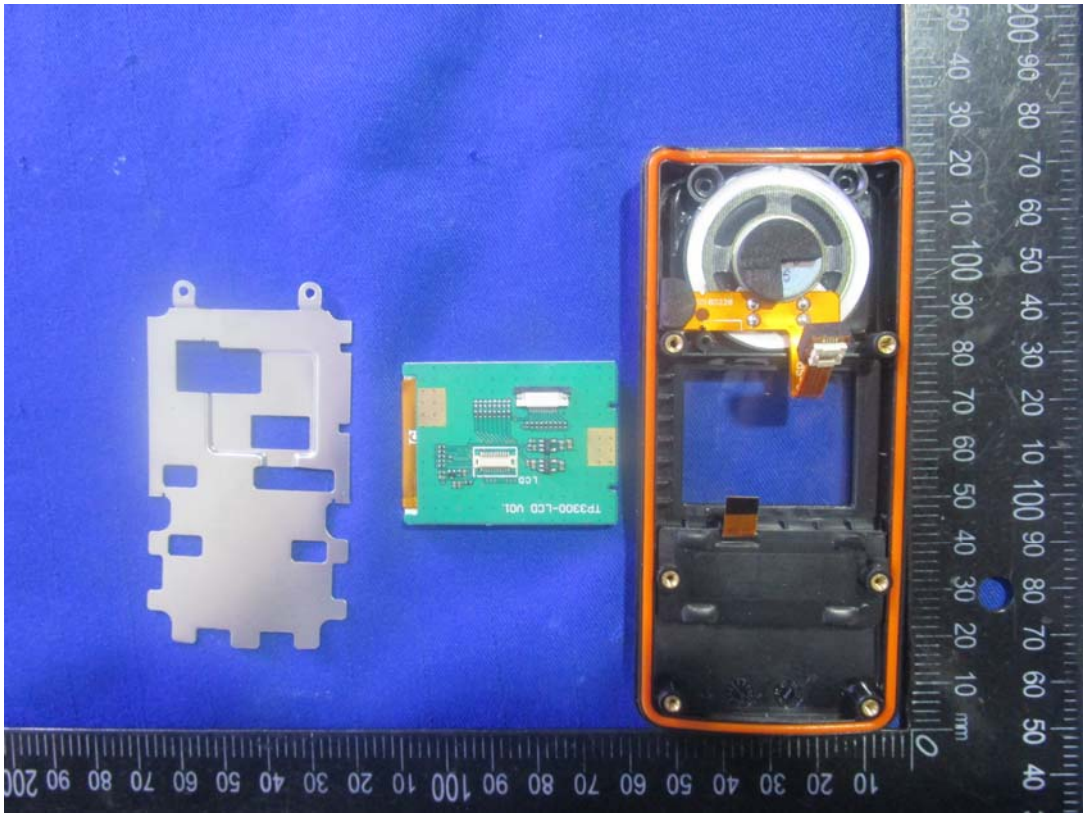

# EXHIBIT C - EUT INTERNAL PHOTOGRAPHS

T03-00303-BCAA

BT Chip

RF Chip

BT Antenna

T03-00303-BAAA

T03-00303-BBAA

Charger Base

Battery

Antenna(150-174MHz)

Antenna(136-150MHz)