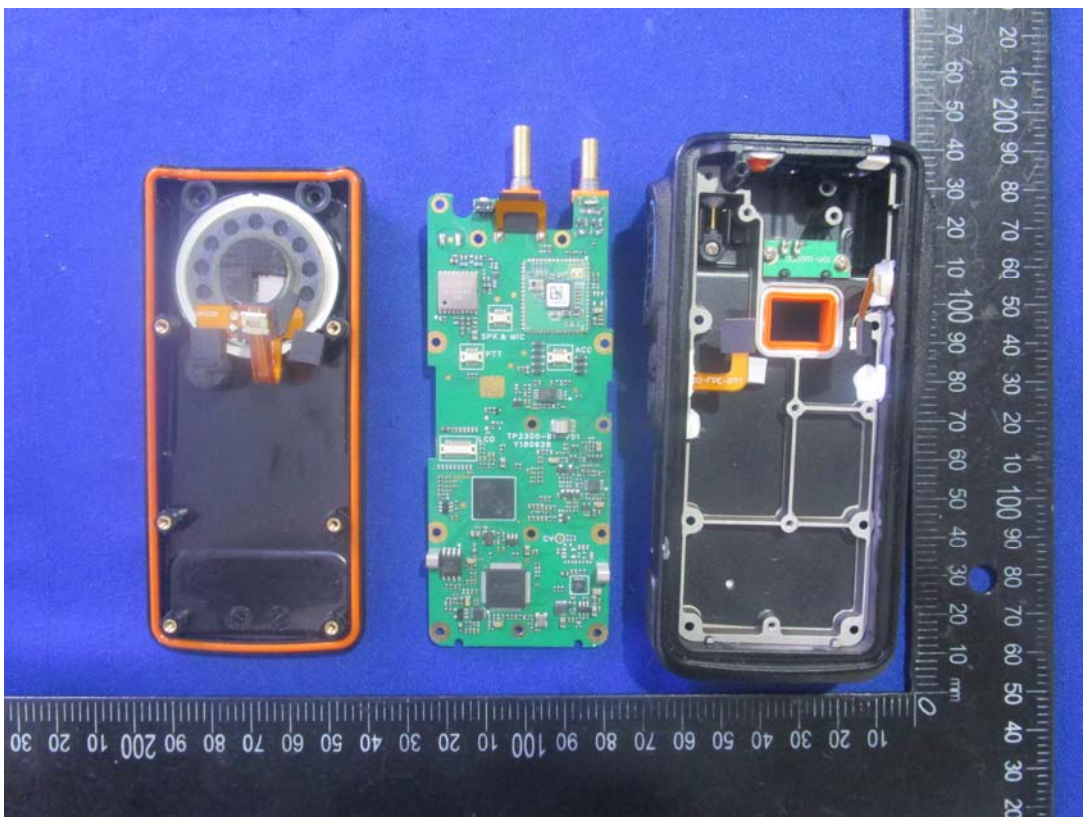

# EXHIBIT C - EUT INTERNAL PHOTOGRAPHS

T03-00303-BCAA

BT Chip

RF Chip

BT Antenna

T03-00303-BAAA

T03-00303-BBAA

Charger Base

Battery

Antenna(150-174MHz)

Antenna(136-150MHz)