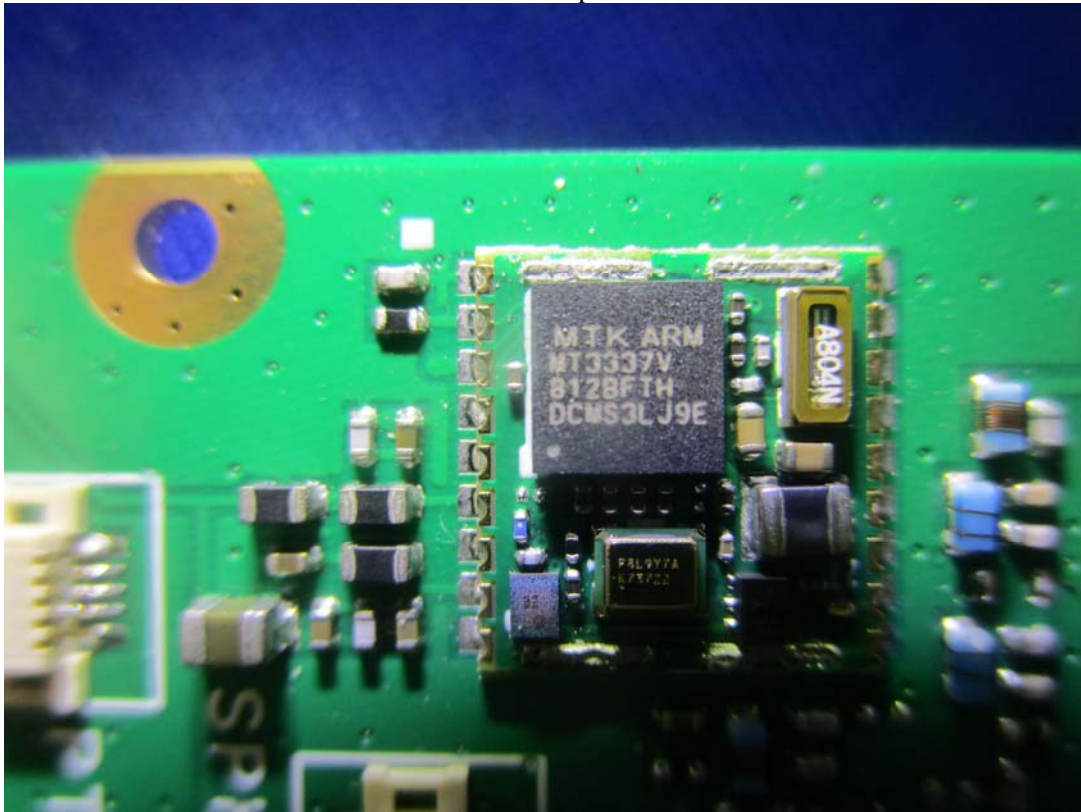

# EXHIBIT C - EUT INTERNAL PHOTOGRAPHS

T03-00303-BCAA

BT Chip

RF Chip

BT Antenna

T03-00303-BAAA

T03-00303-BBAA

Charger Base

Battery

Antenna(150-174MHz)

Antenna(136-150MHz)