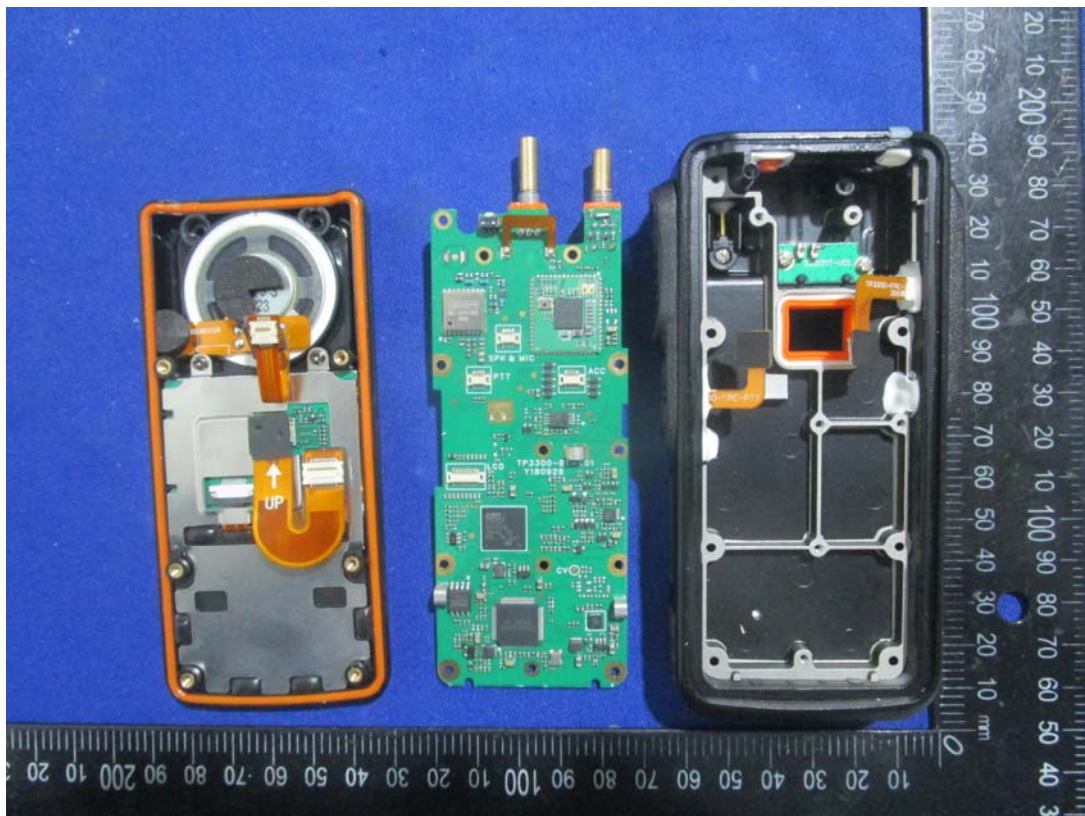

# EXHIBIT C - EUT INTERNAL PHOTOGRAPHS

T03-00303-BCAA

BT Chip

RF Chip

BT Antenna

T03-00303-BAAA

T03-00303-BBAA

Charger Base

Battery

Antenna(150-174MHz)

Antenna(136-150MHz)