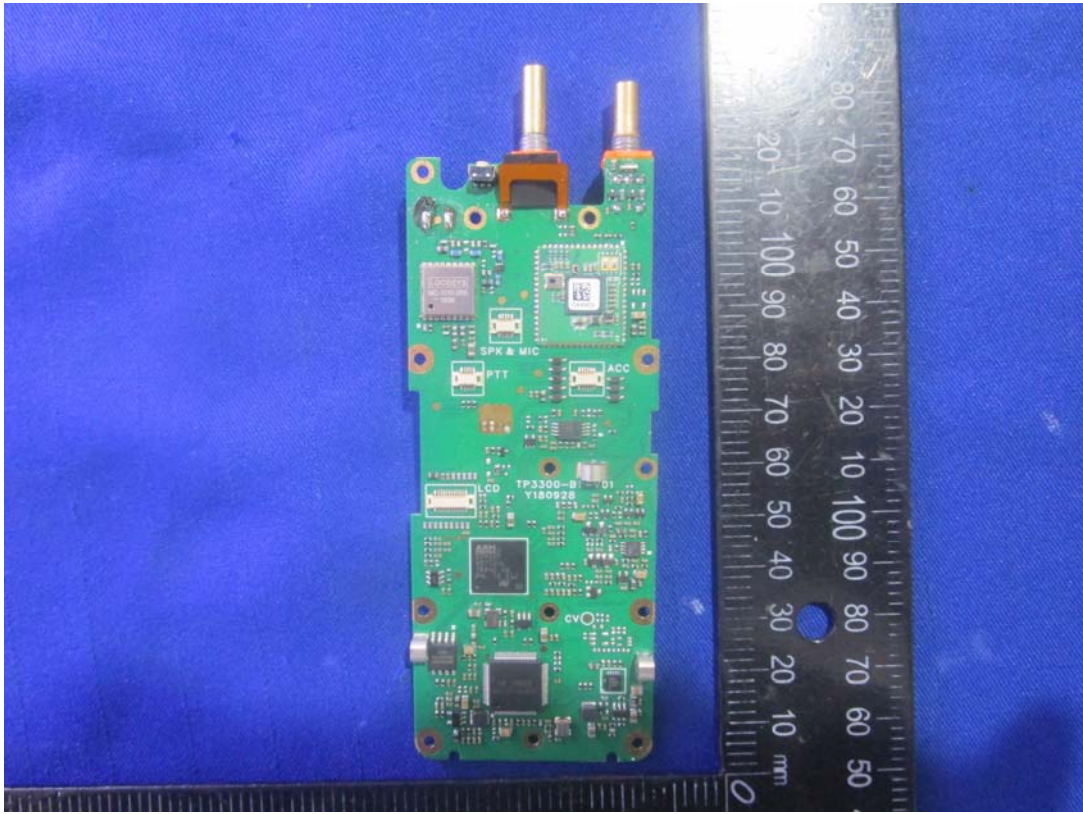

# EXHIBIT C - EUT INTERNAL PHOTOGRAPHS

T03-00303-BCAA

BT Chip

RF Chip

BT Antenna

T03-00303-BAAA

T03-00303-BBAA

Charger Base

Battery

Antenna(150-174MHz)

Antenna(136-150MHz)