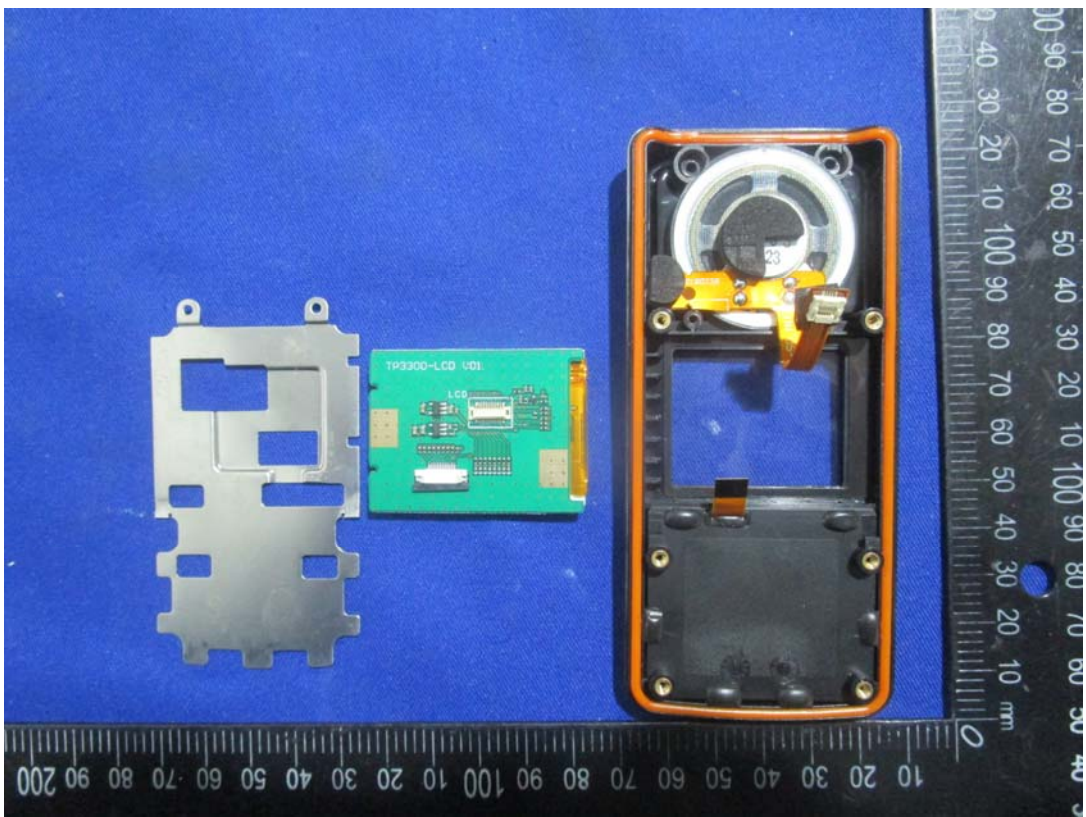

# EXHIBIT C - EUT INTERNAL PHOTOGRAPHS

T03-00303-BCAA

BT Chip

RF Chip

BT Antenna

T03-00303-BAAA

T03-00303-BBAA

Charger Base

Battery

Antenna(150-174MHz)

Antenna(136-150MHz)