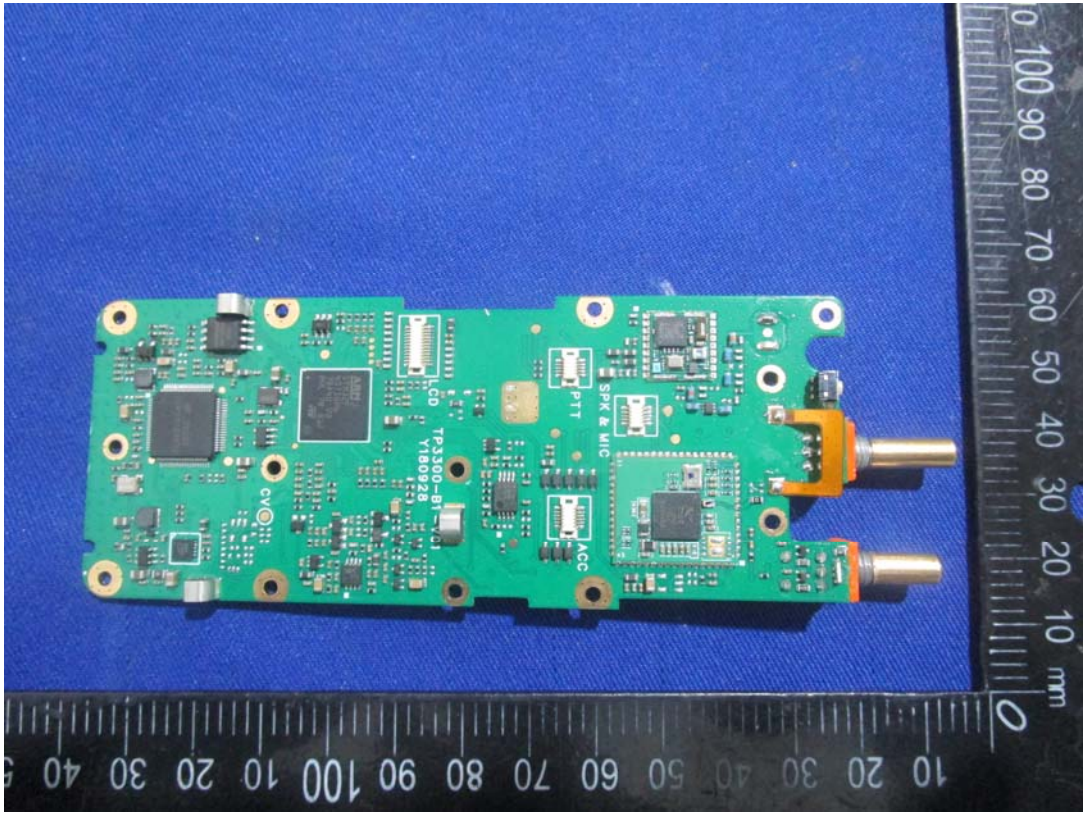

# EXHIBIT C - EUT INTERNAL PHOTOGRAPHS

T03-00303-BCAA

BT Chip

RF Chip

BT Antenna

T03-00303-BAAA

T03-00303-BBAA

Charger Base

Battery

Antenna(150-174MHz)

Antenna(136-150MHz)