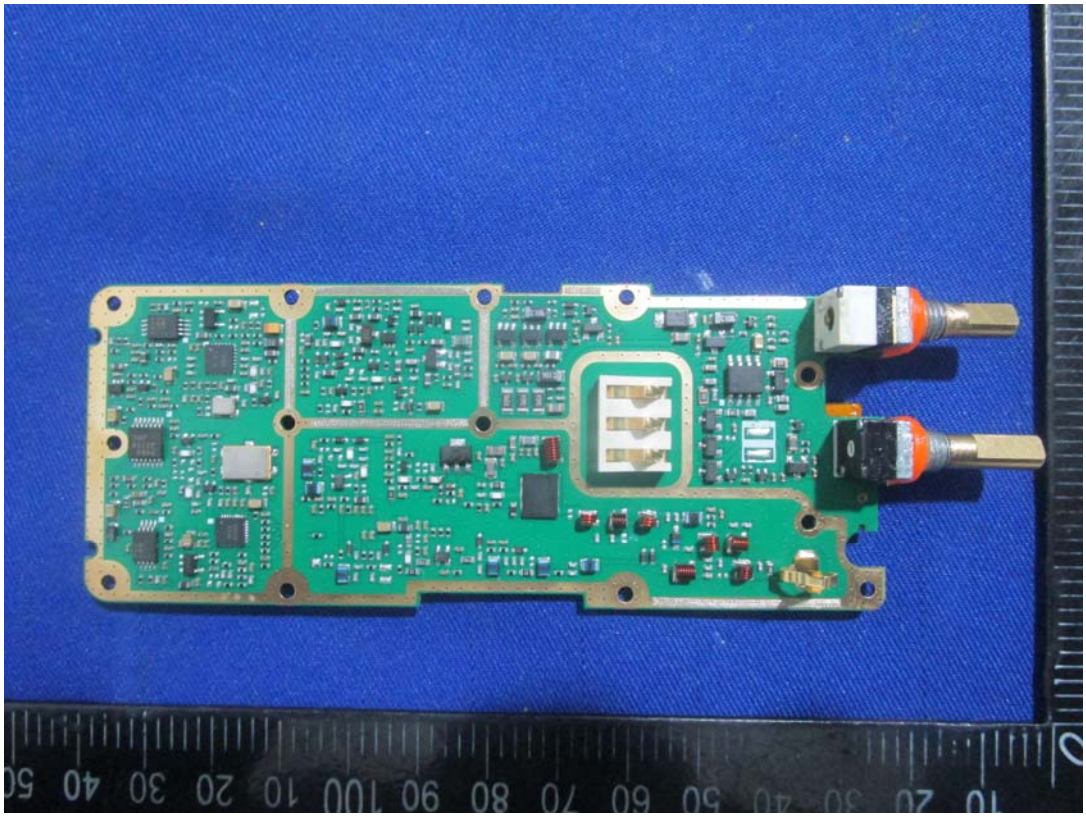

# EXHIBIT C - EUT INTERNAL PHOTOGRAPHS

T03-00303-BCAA

BT Chip

RF Chip

BT Antenna

T03-00303-BAAA

T03-00303-BBAA

Charger Base

Battery

Antenna(150-174MHz)

Antenna(136-150MHz)