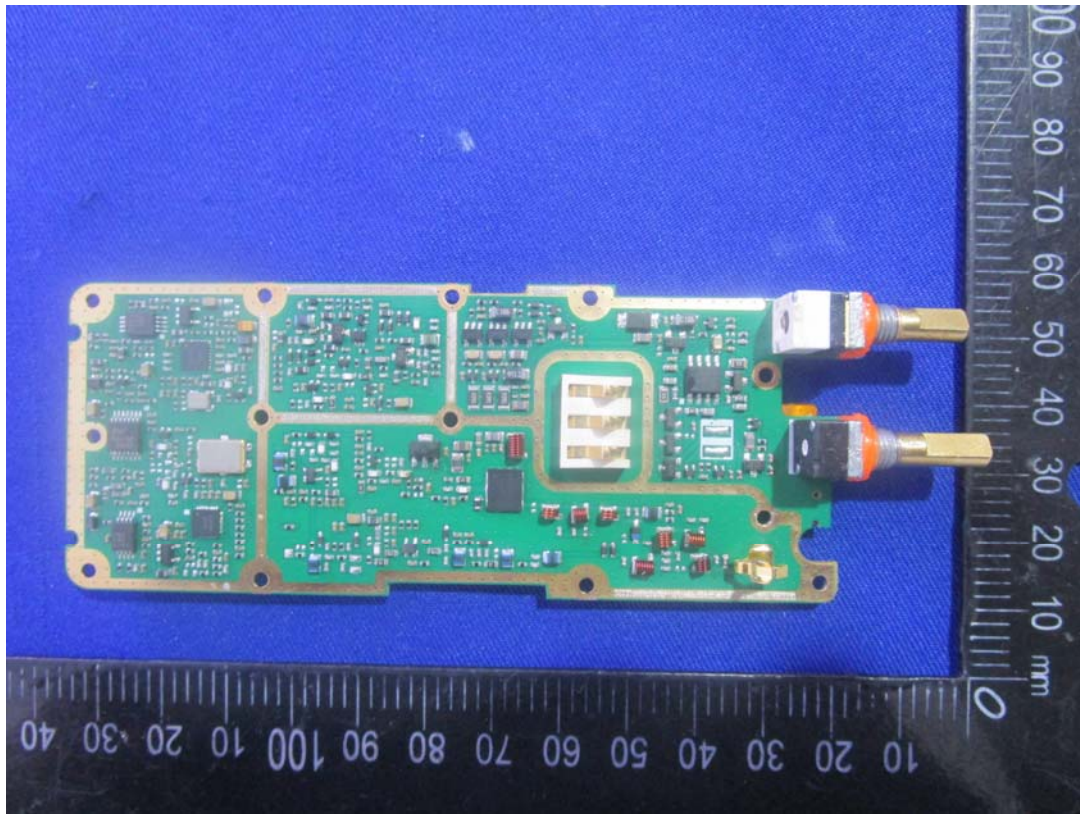

# EXHIBIT C - EUT INTERNAL PHOTOGRAPHS

T03-00303-BCAA

BT Chip

RF Chip

BT Antenna

T03-00303-BAAA

T03-00303-BBAA

Charger Base

Battery

Antenna(150-174MHz)

Antenna(136-150MHz)