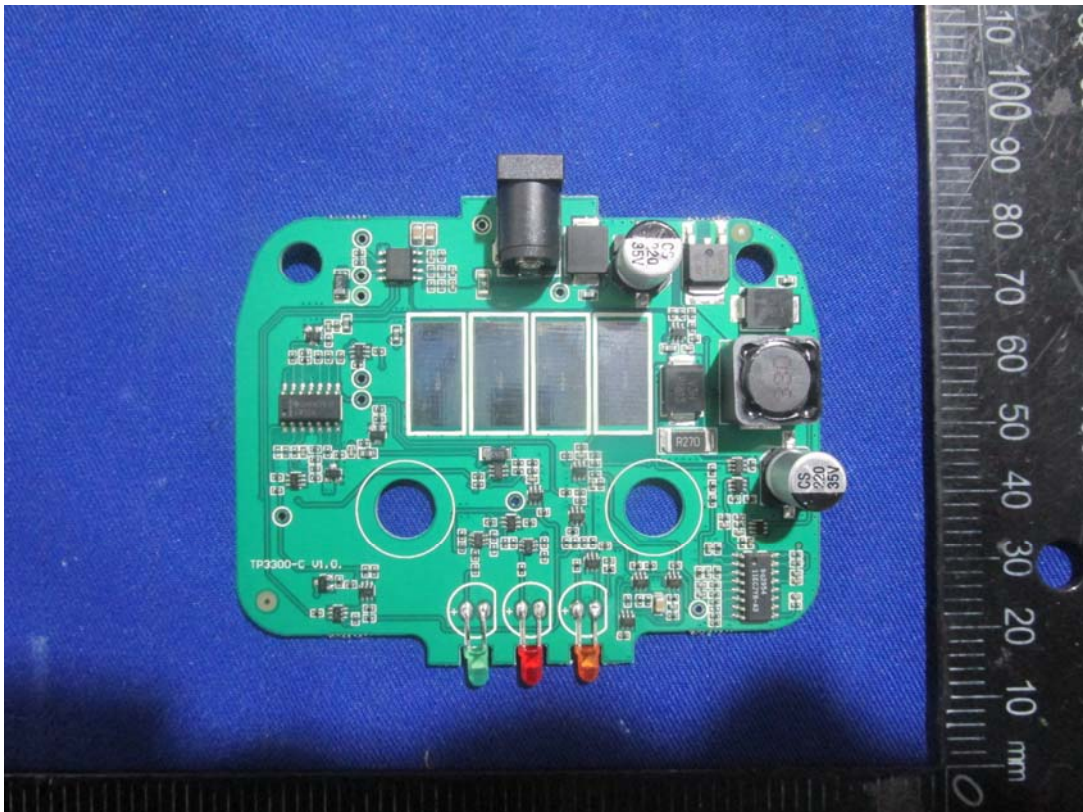

# EXHIBIT C - EUT INTERNAL PHOTOGRAPHS

T03-00303-BCAA

BT Chip

RF Chip

BT Antenna

T03-00303-BAAA

T03-00303-BBAA

Charger Base

Battery

Antenna(150-174MHz)

Antenna(136-150MHz)