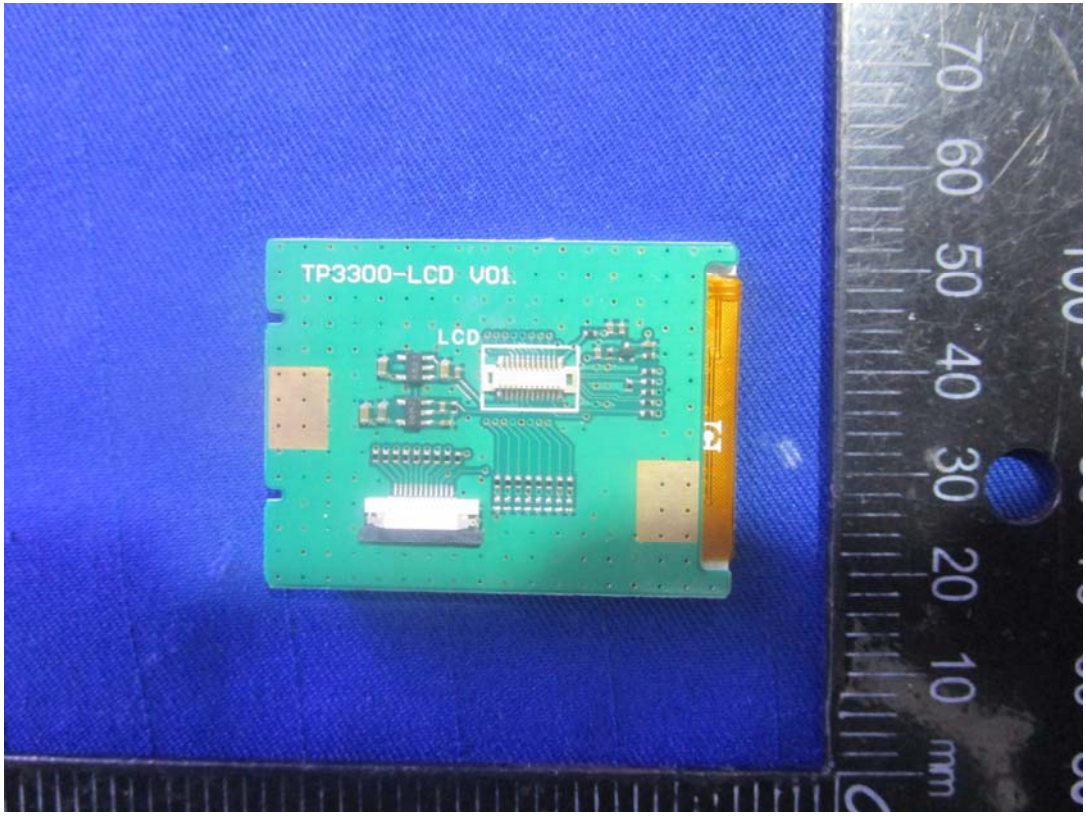

# EXHIBIT C - EUT INTERNAL PHOTOGRAPHS

T03-00303-BCAA

BT Chip

RF Chip

BT Antenna

T03-00303-BAAA

T03-00303-BBAA

Charger Base

Battery

Antenna(150-174MHz)

Antenna(136-150MHz)