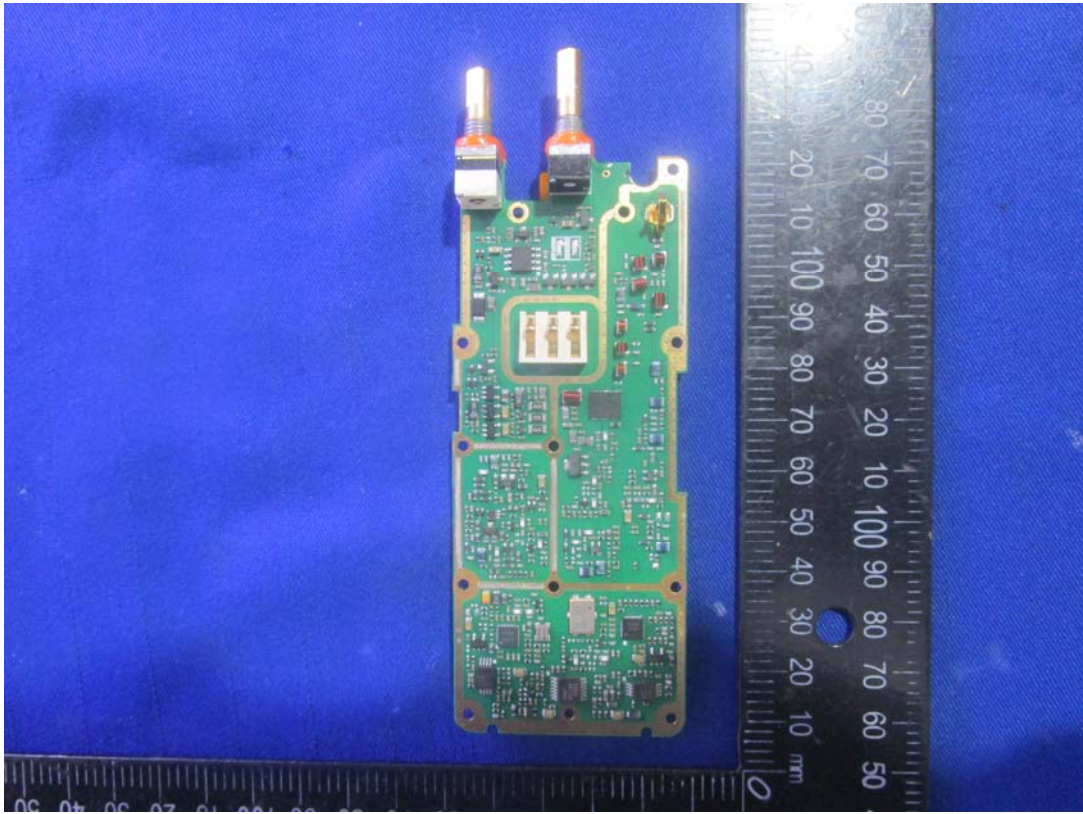

# EXHIBIT C - EUT INTERNAL PHOTOGRAPHS

T03-00303-BCAA

BT Chip

RF Chip

BT Antenna

T03-00303-BAAA

T03-00303-BBAA

Charger Base

Battery

Antenna(150-174MHz)

Antenna(136-150MHz)