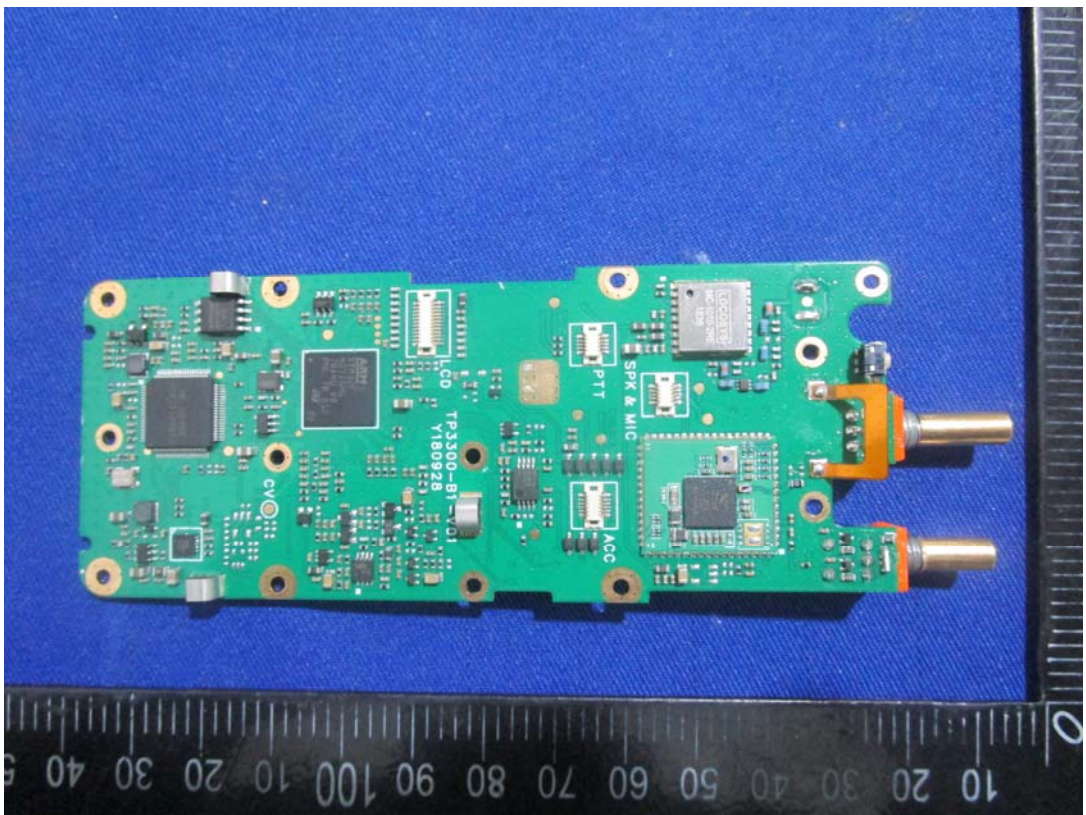

# EXHIBIT C - EUT INTERNAL PHOTOGRAPHS

T03-00303-BCAA

BT Chip

RF Chip

BT Antenna

T03-00303-BAAA

T03-00303-BBAA

Charger Base

Battery

Antenna(150-174MHz)

Antenna(136-150MHz)