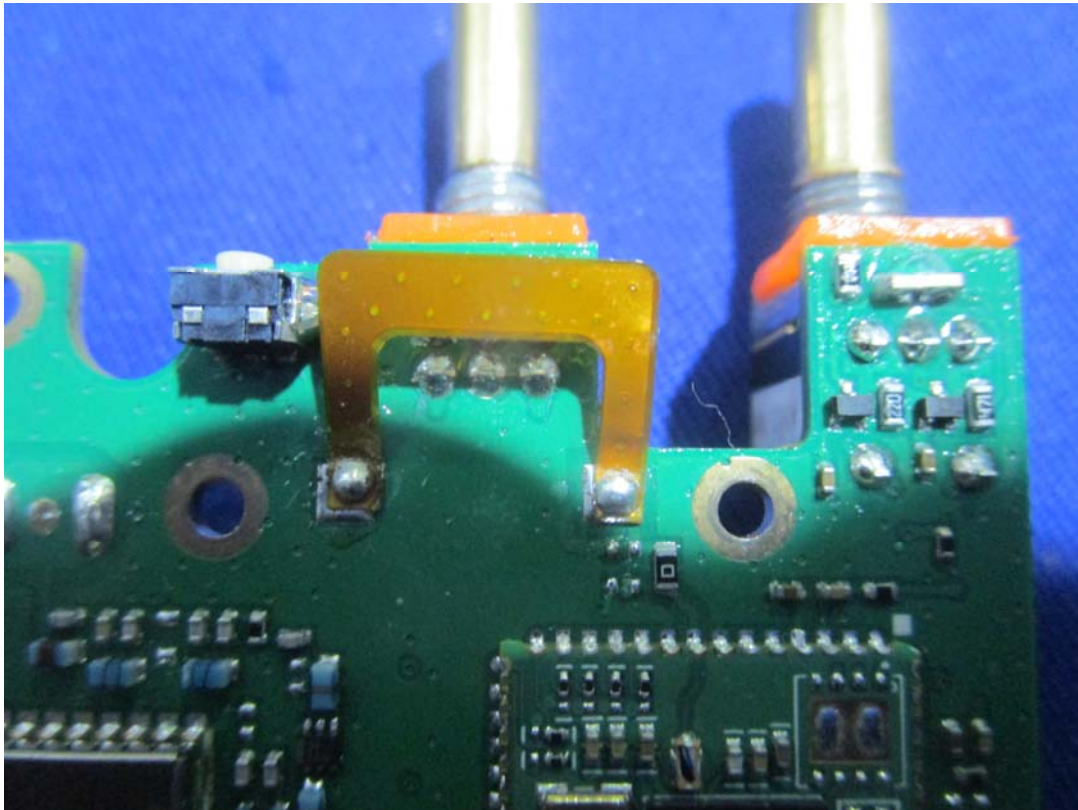

# EXHIBIT C - EUT INTERNAL PHOTOGRAPHS

T03-00303-BCAA

BT Chip

RF Chip

BT Antenna

T03-00303-BAAA

T03-00303-BBAA

Charger Base

Battery

Antenna(150-174MHz)

Antenna(136-150MHz)