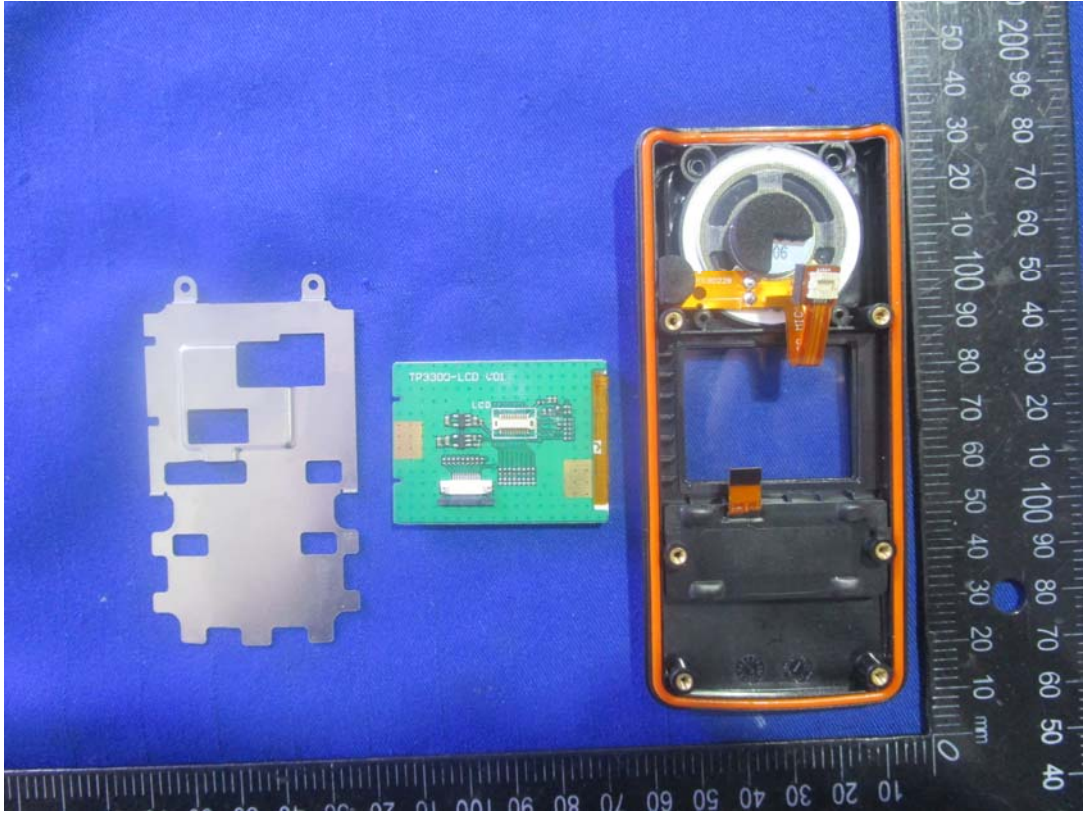

EXHIBIT C - EUT INTERNAL PHOTOGRAPHS

T03-00302-BCAA

Chip

T03-00302-BAAA

T03-00302-BBAA

Charger Base

Battery

Antenna(150-174MHz)

Antenna(136-150MHz)