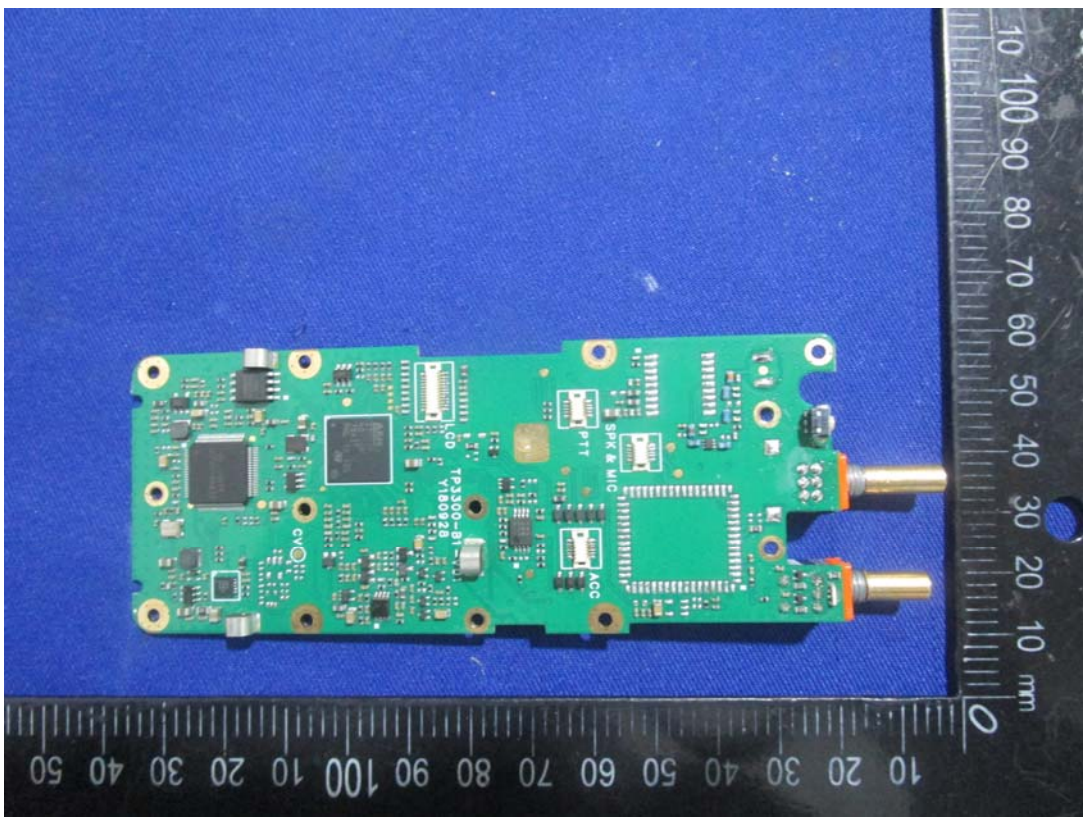

EXHIBIT C - EUT INTERNAL PHOTOGRAPHS

T03-00302-BCAA

Chip

T03-00302-BAAA

T03-00302-BBAA

Charger Base

Battery

Antenna(150-174MHz)

Antenna(136-150MHz)