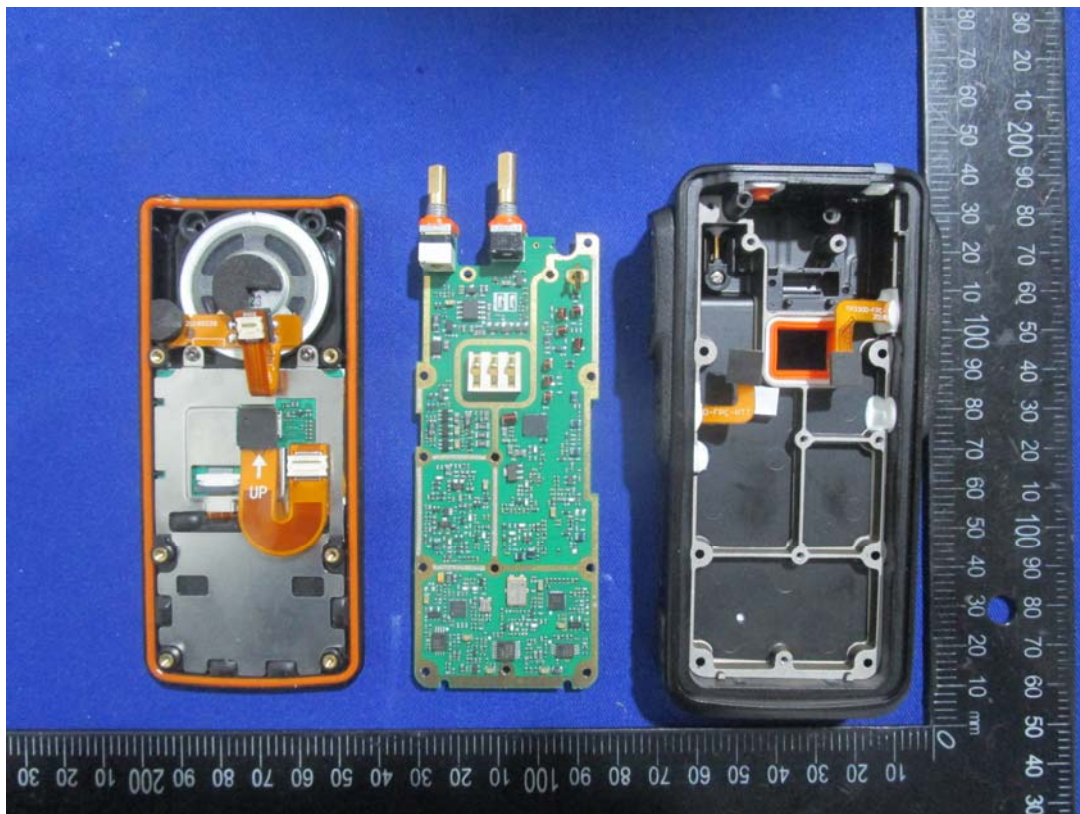

EXHIBIT C - EUT INTERNAL PHOTOGRAPHS

T03-00302-BCAA

Chip

T03-00302-BAAA

T03-00302-BBAA

Charger Base

Battery

Antenna(150-174MHz)

Antenna(136-150MHz)