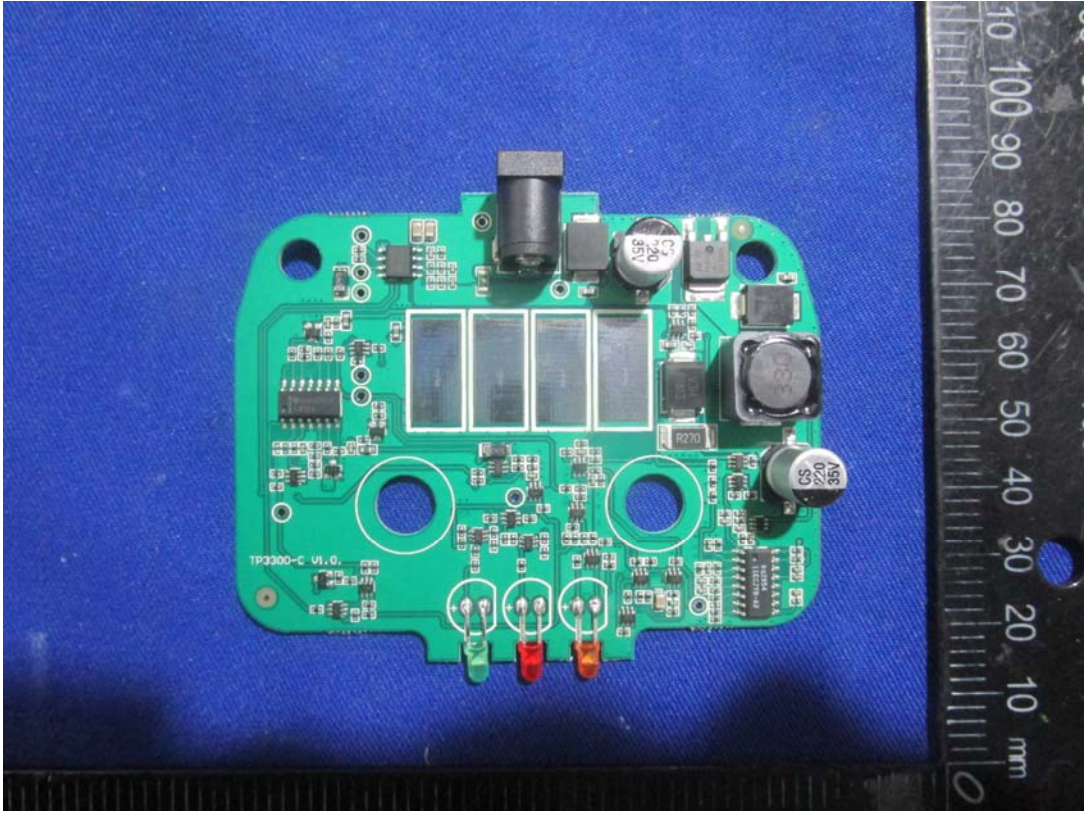

EXHIBIT C - EUT INTERNAL PHOTOGRAPHS

T03-00302-BCAA

Chip

T03-00302-BAAA

T03-00302-BBAA

Charger Base

Battery

Antenna(150-174MHz)

Antenna(136-150MHz)