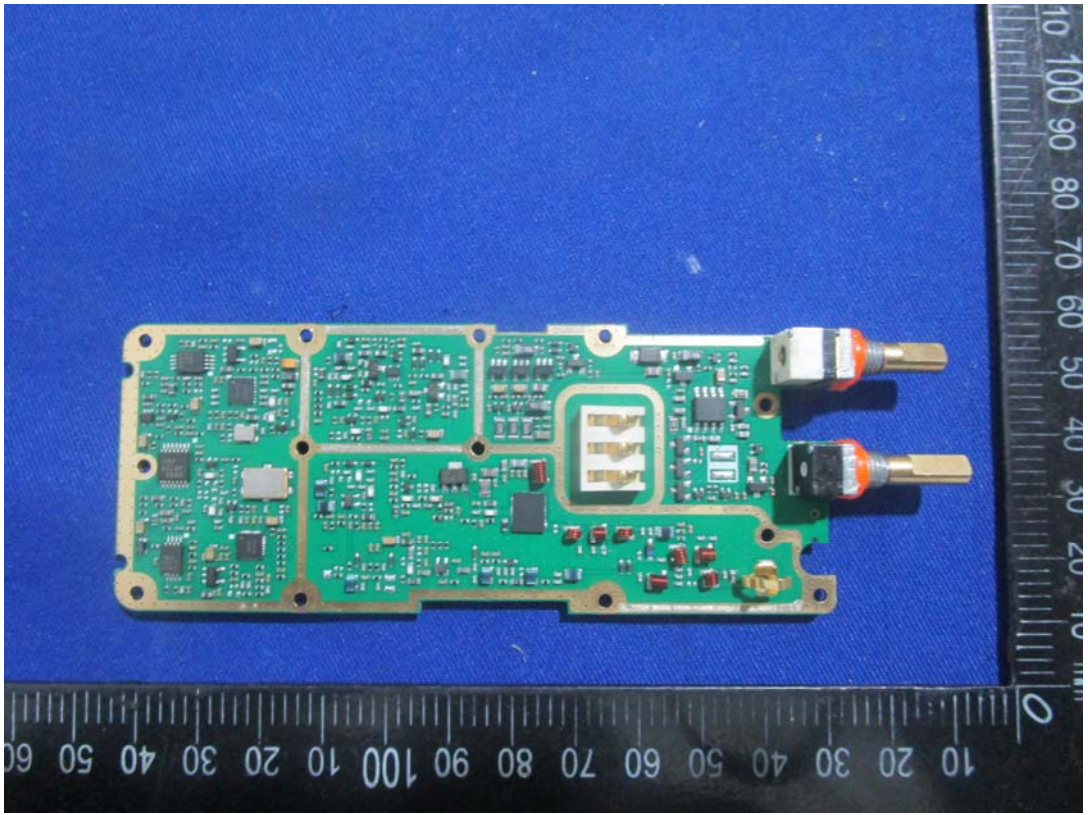

EXHIBIT C - EUT INTERNAL PHOTOGRAPHS

T03-00302-BCAA

Chip

T03-00302-BAAA

T03-00302-BBAA

Charger Base

Battery

Antenna(150-174MHz)

Antenna(136-150MHz)