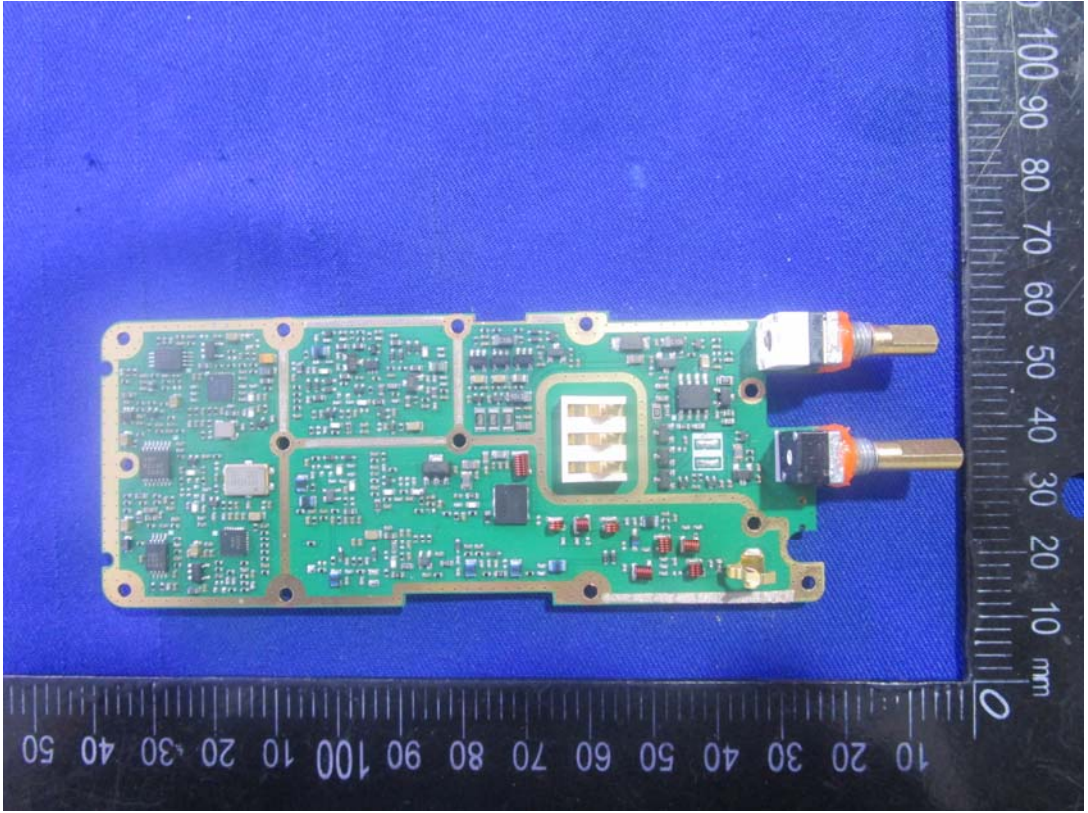

EXHIBIT C - EUT INTERNAL PHOTOGRAPHS

T03-00302-BCAA

Chip

T03-00302-BAAA

T03-00302-BBAA

Charger Base

Battery

Antenna(150-174MHz)

Antenna(136-150MHz)