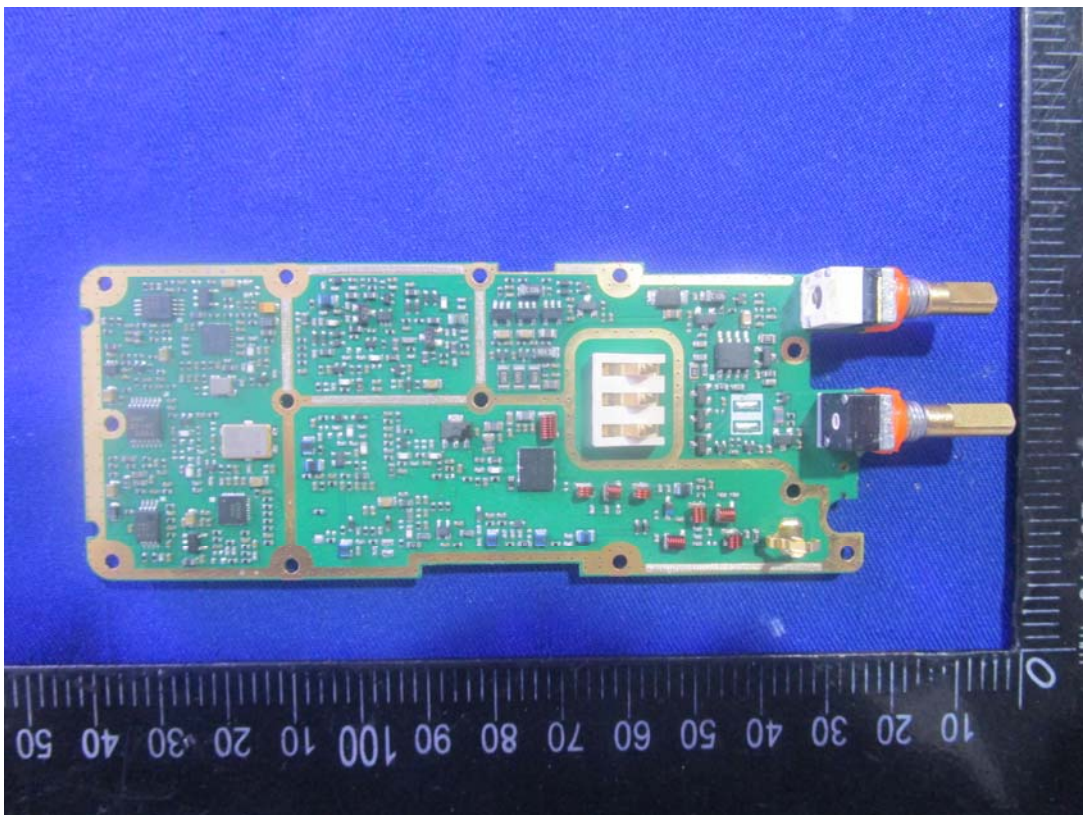

EXHIBIT C - EUT INTERNAL PHOTOGRAPHS

T03-00302-BCAA

Chip

T03-00302-BAAA

T03-00302-BBAA

Charger Base

Battery

Antenna(150-174MHz)

Antenna(136-150MHz)