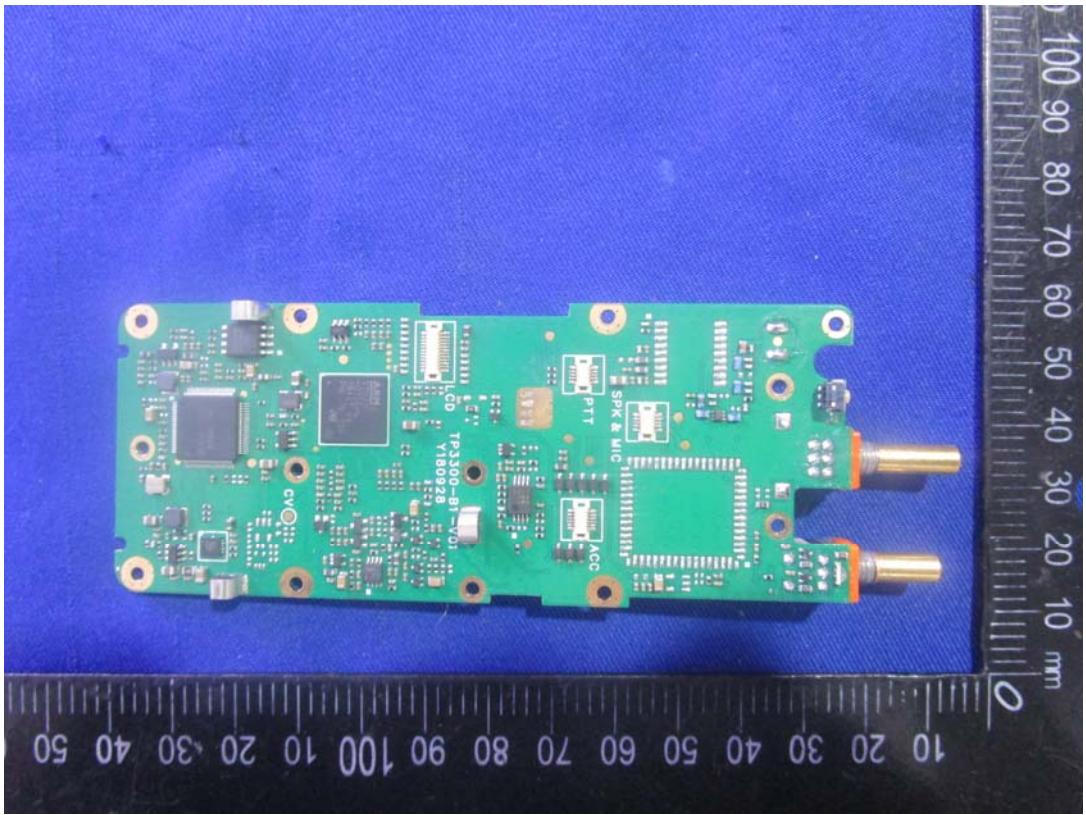

EXHIBIT C - EUT INTERNAL PHOTOGRAPHS

T03-00302-BCAA

Chip

T03-00302-BAAA

T03-00302-BBAA

Charger Base

Battery

Antenna(150-174MHz)

Antenna(136-150MHz)