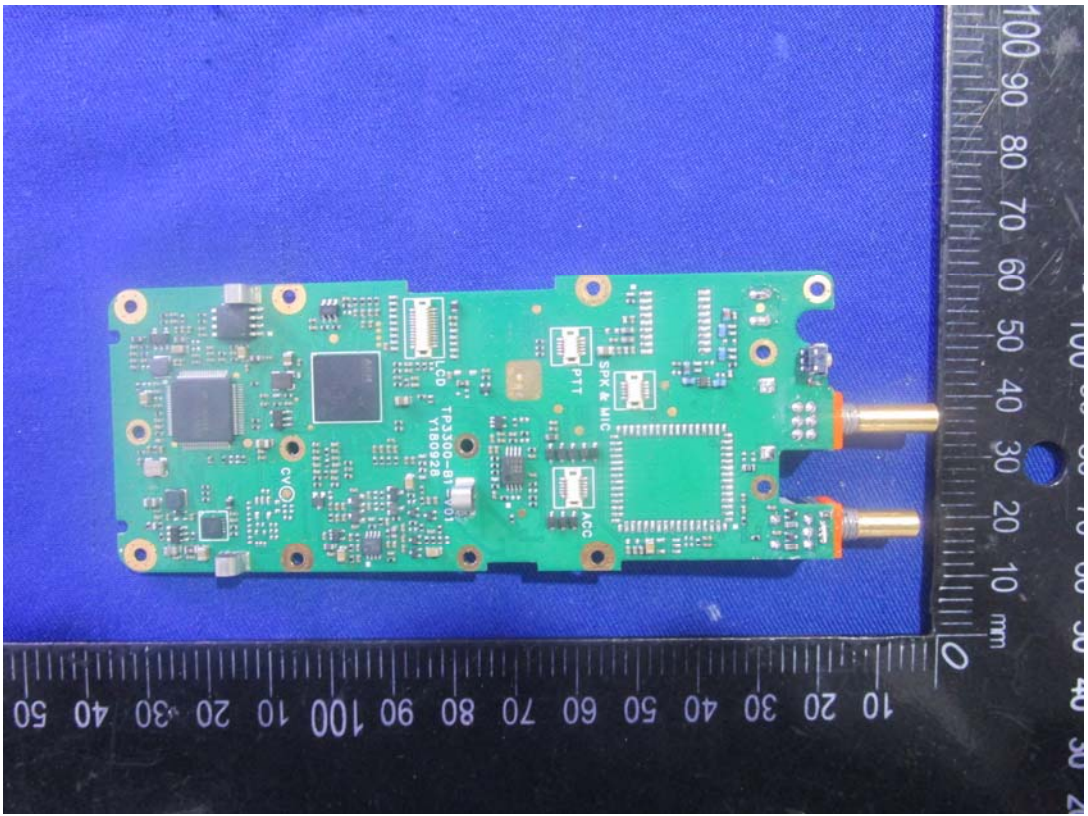

EXHIBIT C - EUT INTERNAL PHOTOGRAPHS

T03-00302-BCAA

Chip

T03-00302-BAAA

T03-00302-BBAA

Charger Base

Battery

Antenna(150-174MHz)

Antenna(136-150MHz)