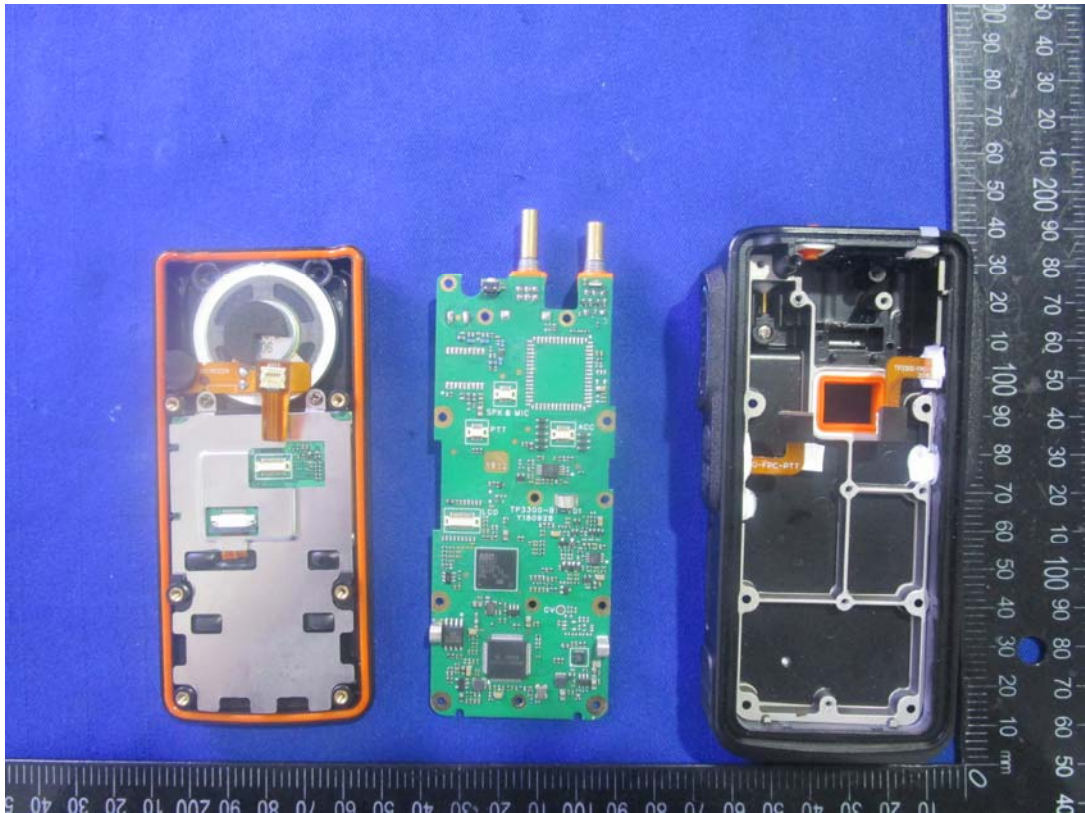

EXHIBIT C - EUT INTERNAL PHOTOGRAPHS

T03-00302-BCAA

Chip

T03-00302-BAAA

T03-00302-BBAA

Charger Base

Battery

Antenna(150-174MHz)

Antenna(136-150MHz)