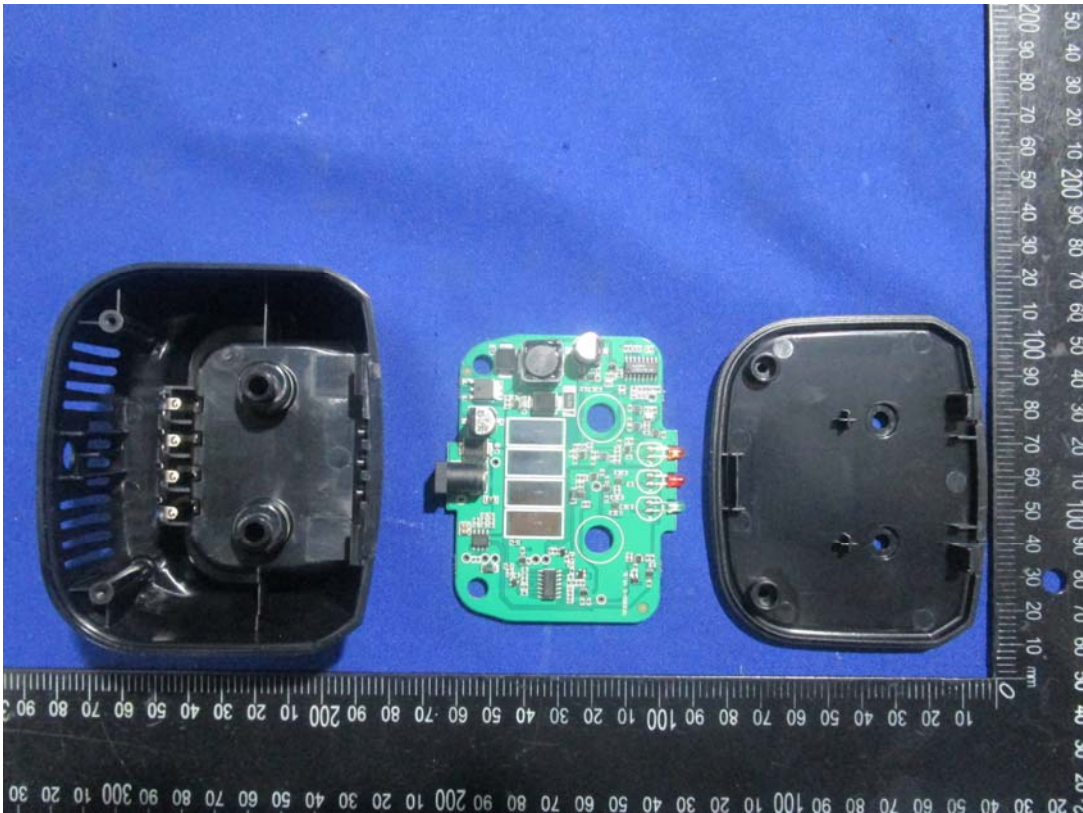

EXHIBIT C - EUT INTERNAL PHOTOGRAPHS

T03-00302-BCAA

Chip

T03-00302-BAAA

T03-00302-BBAA

Charger Base

Battery

Antenna(150-174MHz)

Antenna(136-150MHz)