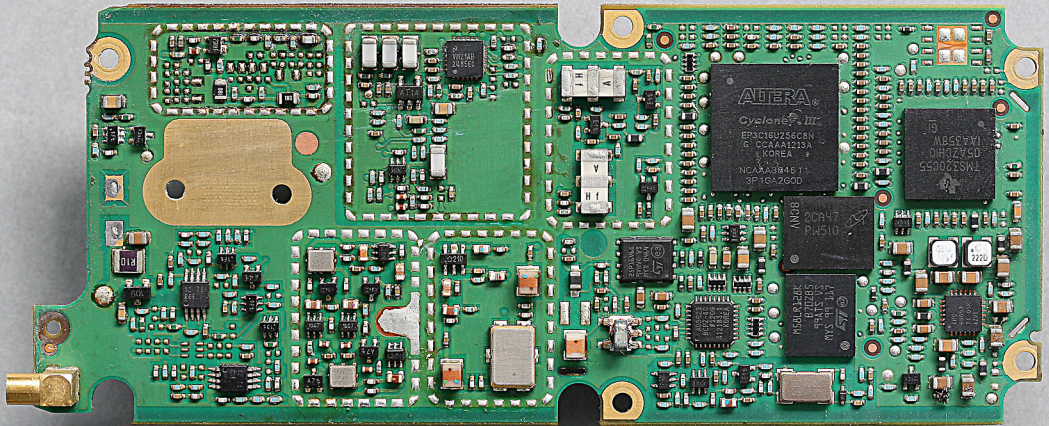

TELTEST Report 3425 (Nov 2012): TPK5A Portable Transceiver

FCC ID: CASTPK5A IC: 737A - TPK5A

Internal - RF Board (Top) and MMI Board (Bottom)

TELTEST Report 3425 (Nov 2012):
Tait TPK5A Portable Transceiver

FCC ID: CASTPK5A IC: 737A - TPK5A

Internal - MMI Board - Top

TELTEST Report 3425 (Nov 2012):
Tait TPK5A Portable Transceiver

FCC ID: CASTPK5A IC: 737A - TPK5A

Internal - MMI Board - Bottom View

TELTEST Report 3425 (Nov 2012):
Tait TPK5A Portable Transceiver

FCC ID: CASTPK5A IC: 737A - TPK5A

Internal - RF Board - Top

TELTEST Report 3425 (Nov 2012):
Tait TPK5A Portable Transceiver

FCC ID: CASTPK5A IC: 737A - TPK5A

Internal - RF Board - Top (without cans)

TELTEST Report 3425 (Nov 2012):
Tait TPK5A Portable Transceiver

FCC ID: CASTPK5A IC: 737A - TPK5A

Internal - RF Board - Bottom

TELTEST Report 3425 (Nov 2012): Tait TPDK5A Portable Transceiver

FCC ID: CASTPDK5A IC: 737A - TPDK5A

Internal - RF Board - Bottom (with cans removed)