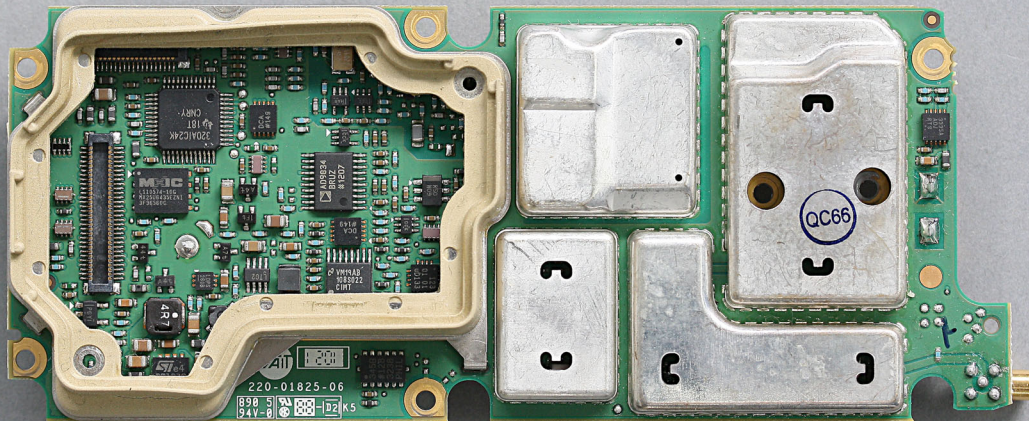

TELTEST Report 3425 (Nov 2012): TPK5A Portable Transceiver

FCC ID: CASTPK5A IC: 737A - TPK5A

Internal - RF Board (Top) and MMI Board (Bottom)

TELTEST Report 3425 (Nov 2012):
Tait TPK5A Portable Transceiver

FCC ID: CASTPK5A IC: 737A - TPK5A

Internal - MMI Board - Top

TELTEST Report 3425 (Nov 2012):
Tait TPK5A Portable Transceiver

FCC ID: CASTPK5A IC: 737A - TPK5A

Internal - MMI Board - Bottom View

TELTEST Report 3425 (Nov 2012):
Tait TPK5A Portable Transceiver

FCC ID: CASTPK5A IC: 737A - TPK5A

Internal - RF Board - Top

TELTEST Report 3425 (Nov 2012):
Tait TPK5A Portable Transceiver

FCC ID: CASTPK5A IC: 737A - TPK5A

Internal - RF Board - Top (without cans)

TELTEST Report 3425 (Nov 2012):
Tait TPK5A Portable Transceiver

FCC ID: CASTPK5A IC: 737A - TPK5A

Internal - RF Board - Bottom

TELTEST Report 3425 (Nov 2012): Tait TPDK5A Portable Transceiver

FCC ID: CASTPDK5A IC: 737A - TPDK5A

Internal - RF Board - Bottom (with cans removed)