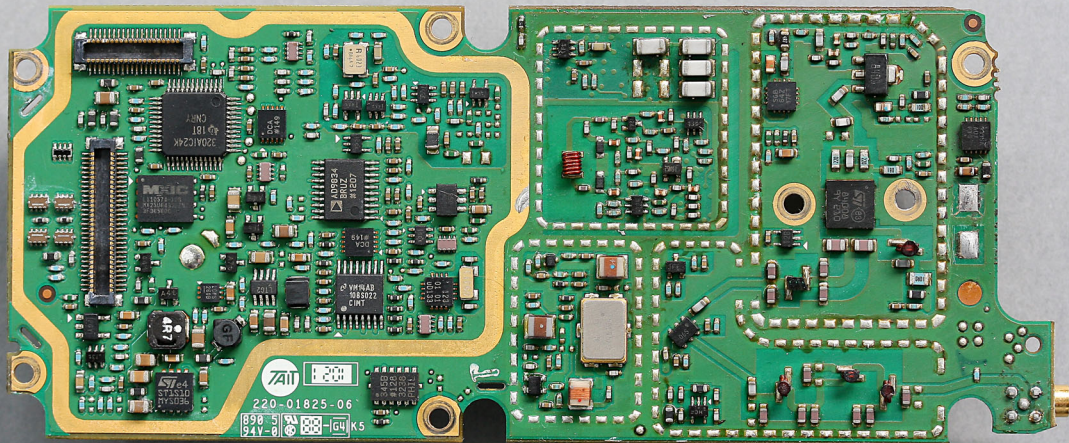

TELTEST Report 3425 (Nov 2012): TPK5A Portable Transceiver

FCC ID: CASTPK5A IC: 737A - TPK5A

Internal - RF Board (Top) and MMI Board (Bottom)

TELTEST Report 3425 (Nov 2012):
Tait TPK5A Portable Transceiver

FCC ID: CASTPK5A IC: 737A - TPK5A

Internal - MMI Board - Top

TELTEST Report 3425 (Nov 2012):
Tait TPK5A Portable Transceiver

FCC ID: CASTPK5A IC: 737A - TPK5A

Internal - MMI Board - Bottom View

TELTEST Report 3425 (Nov 2012):
Tait TPK5A Portable Transceiver

FCC ID: CASTPK5A IC: 737A - TPK5A

Internal - RF Board - Top

TELTEST Report 3425 (Nov 2012):
Tait TPK5A Portable Transceiver

FCC ID: CASTPK5A IC: 737A - TPK5A

Internal - RF Board - Top (without cans)

TELTEST Report 3425 (Nov 2012):
Tait TPK5A Portable Transceiver

FCC ID: CASTPK5A IC: 737A - TPK5A

Internal - RF Board - Bottom

TELTEST Report 3425 (Nov 2012): Tait TPDK5A Portable Transceiver

FCC ID: CASTPDK5A IC: 737A - TPDK5A

Internal - RF Board - Bottom (with cans removed)