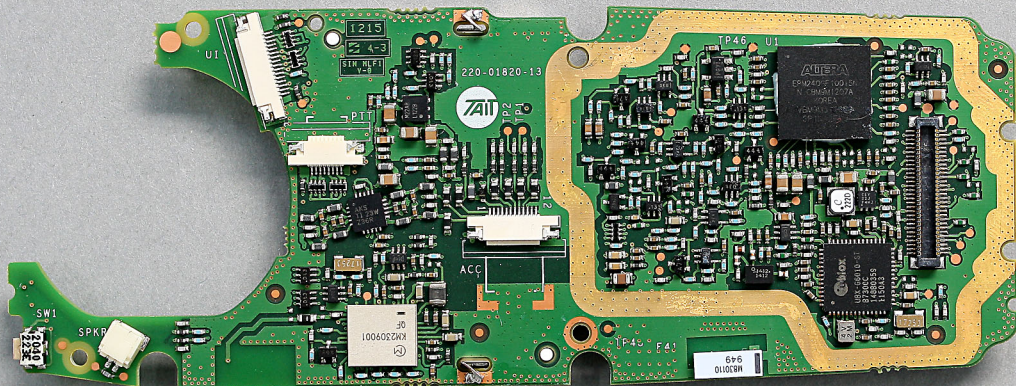

TELTEST Report 3425 (Nov 2012): TPK5A Portable Transceiver

FCC ID: CASTPK5A IC: 737A - TPK5A

Internal - RF Board (Top) and MMI Board (Bottom)

TELTEST Report 3425 (Nov 2012):
Tait TPK5A Portable Transceiver

FCC ID: CASTPK5A IC: 737A - TPK5A

Internal - MMI Board - Top

TELTEST Report 3425 (Nov 2012):
Tait TPK5A Portable Transceiver

FCC ID: CASTPK5A IC: 737A - TPK5A

Internal - MMI Board - Bottom View

TELTEST Report 3425 (Nov 2012):
Tait TPK5A Portable Transceiver

FCC ID: CASTPK5A IC: 737A - TPK5A

Internal - RF Board - Top

TELTEST Report 3425 (Nov 2012):
Tait TPK5A Portable Transceiver

FCC ID: CASTPK5A IC: 737A - TPK5A

Internal - RF Board - Top (without cans)

TELTEST Report 3425 (Nov 2012):
Tait TPK5A Portable Transceiver

FCC ID: CASTPK5A IC: 737A - TPK5A

Internal - RF Board - Bottom

TELTEST Report 3425 (Nov 2012): Tait TPDK5A Portable Transceiver

FCC ID: CASTPDK5A IC: 737A - TPDK5A

Internal - RF Board - Bottom (with cans removed)