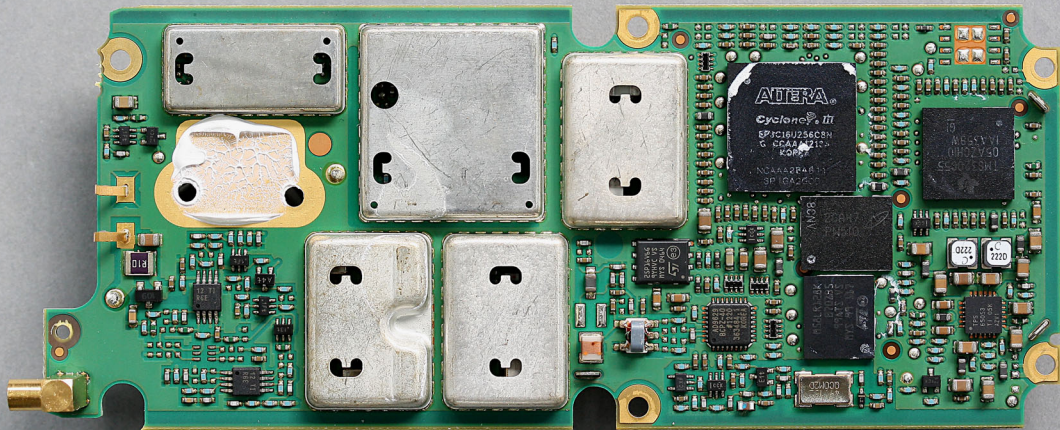

TELTEST Report 3425 (Nov 2012): TPK5A Portable Transceiver

FCC ID: CASTPK5A IC: 737A - TPK5A

Internal - RF Board (Top) and MMI Board (Bottom)

TELTEST Report 3425 (Nov 2012):
Tait TPK5A Portable Transceiver

FCC ID: CASTPK5A IC: 737A - TPK5A

Internal - MMI Board - Top

TELTEST Report 3425 (Nov 2012):
Tait TPK5A Portable Transceiver

FCC ID: CASTPK5A IC: 737A - TPK5A

Internal - MMI Board - Bottom View

TELTEST Report 3425 (Nov 2012):
Tait TPK5A Portable Transceiver

FCC ID: CASTPK5A IC: 737A - TPK5A

Internal - RF Board - Top

TELTEST Report 3425 (Nov 2012):
Tait TPK5A Portable Transceiver

FCC ID: CASTPK5A IC: 737A - TPK5A

Internal - RF Board - Top (without cans)

TELTEST Report 3425 (Nov 2012):
Tait TPK5A Portable Transceiver

FCC ID: CASTPK5A IC: 737A - TPK5A

Internal - RF Board - Bottom

TELTEST Report 3425 (Nov 2012): Tait TPDK5A Portable Transceiver

FCC ID: CASTPDK5A IC: 737A - TPDK5A

Internal - RF Board - Bottom (with cans removed)