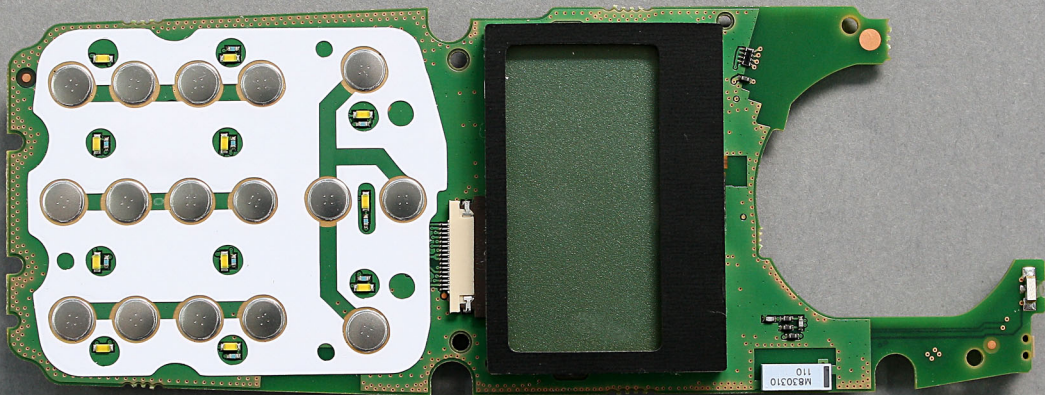

TELTEST Report 3425 (Nov 2012): TPK5A Portable Transceiver

FCC ID: CASTPK5A IC: 737A - TPK5A

Internal - RF Board (Top) and MMI Board (Bottom)

TELTEST Report 3425 (Nov 2012):
Tait TPK5A Portable Transceiver

FCC ID: CASTPK5A IC: 737A - TPK5A

Internal - MMI Board - Top

TELTEST Report 3425 (Nov 2012):
Tait TPK5A Portable Transceiver

FCC ID: CASTPK5A IC: 737A - TPK5A

Internal - MMI Board - Bottom View

TELTEST Report 3425 (Nov 2012):
Tait TPK5A Portable Transceiver

FCC ID: CASTPK5A IC: 737A - TPK5A

Internal - RF Board - Top

TELTEST Report 3425 (Nov 2012):
Tait TPK5A Portable Transceiver

FCC ID: CASTPK5A IC: 737A - TPK5A

Internal - RF Board - Top (without cans)

TELTEST Report 3425 (Nov 2012):
Tait TPK5A Portable Transceiver

FCC ID: CASTPK5A IC: 737A - TPK5A

Internal - RF Board - Bottom

TELTEST Report 3425 (Nov 2012): Tait TPDK5A Portable Transceiver

FCC ID: CASTPDK5A IC: 737A - TPDK5A

Internal - RF Board - Bottom (with cans removed)