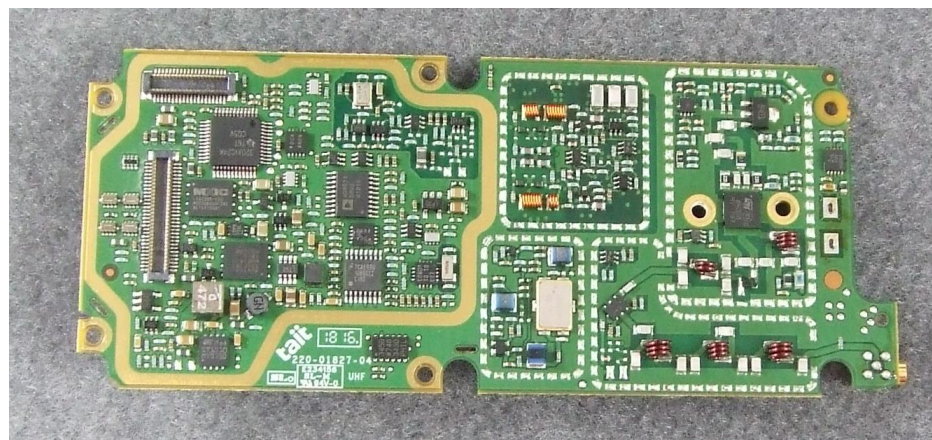

Tait International Limited

Internal Photographs Exhibit

October 2018

Product: Portable transceiver
Type code: TPDH7D
FCC ID: CASTPDH7D

Tait International Limited
245 Wooldridge Road
Wooldridge
Christchurch 8051
New Zealand
+64 3 358 3399, www.taitradio.com

Photograph 01: Radio Internal

Photograph 02: Rx-Tx PCB - top (with shields)

Photograph 03: Rx-Tx PCB - top (without shields)

Photograph 04: Rx-Tx PCB - bottom (with shields)

Photograph 05: Rx-Tx PCB - bottom (without shields)