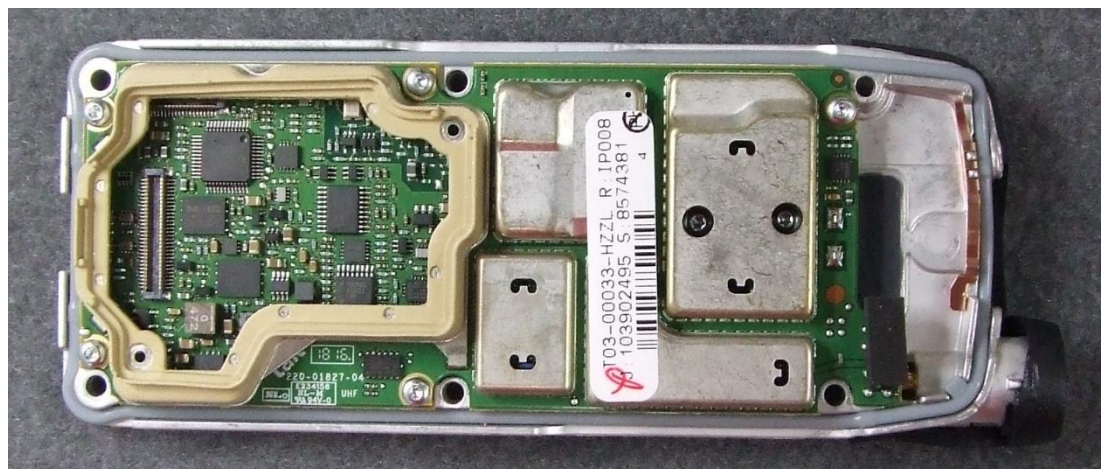

Tait International Limited

Internal Photographs Exhibit

October 2018

Product: Portable transceiver
Type code: TPDH7D
FCC ID: CASTPDH7D

Tait International Limited
245 Wooldridge Road
Wooldridge
Christchurch 8051
New Zealand
+64 3 358 3399, www.taitradio.com

Photograph 01: Radio Internal

Photograph 02: Rx-Tx PCB - top (with shields)

Photograph 03: Rx-Tx PCB - top (without shields)

Photograph 04: Rx-Tx PCB - bottom (with shields)

Photograph 05: Rx-Tx PCB - bottom (without shields)