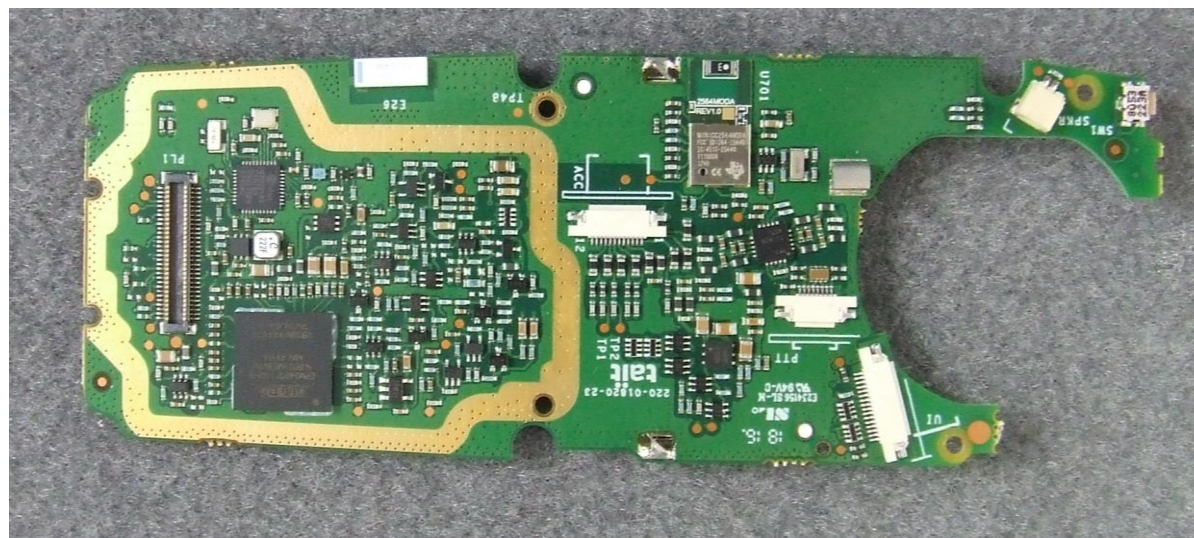

Tait International Limited

Internal Photographs Exhibit

October 2018

Product: Portable transceiver
Type code: TPDH7D
FCC ID: CASTPDH7D

Tait International Limited
245 Wooldridge Road
Wooldridge
Christchurch 8051
New Zealand
+64 3 358 3399, www.taitradio.com

Photograph 01: Radio Internal

Photograph 02: Rx-Tx PCB - top (with shields)

Photograph 03: Rx-Tx PCB - top (without shields)

Photograph 04: Rx-Tx PCB - bottom (with shields)

Photograph 05: Rx-Tx PCB - bottom (without shields)

Photograph 06: Control PCB - top

Photograph 07: Control PCB - bottom