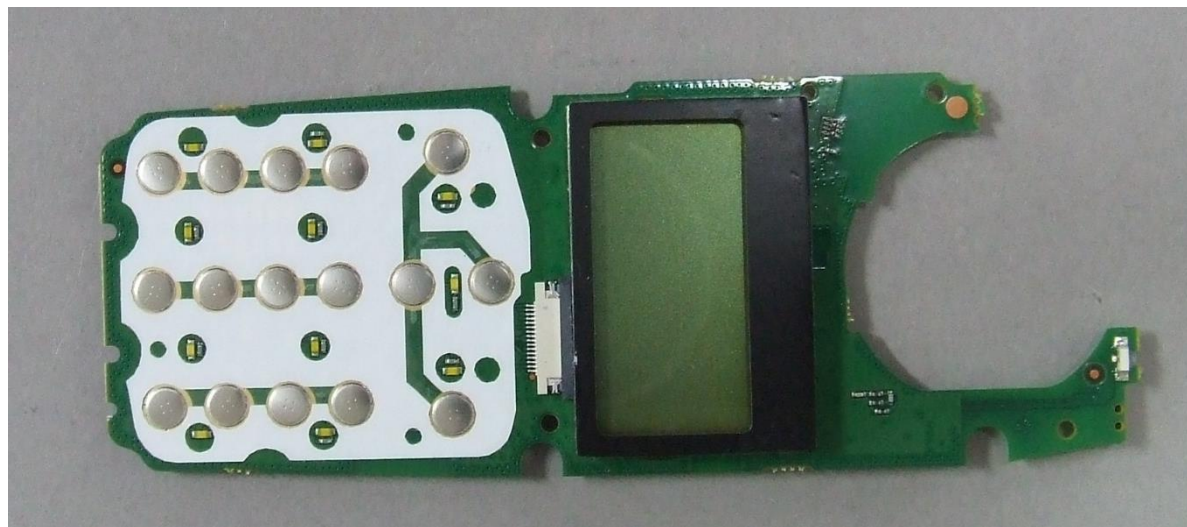

Tait International Limited

Internal Photographs Exhibit

October 2018

Product: Portable transceiver
Type code: TPDH7D
FCC ID: CASTPDH7D

Tait International Limited
245 Wooldridge Road
Wooldridge
Christchurch 8051
New Zealand
+64 3 358 3399, www.taitradio.com

Photograph 01: Radio Internal

Photograph 02: Rx-Tx PCB - top (with shields)

Photograph 03: Rx-Tx PCB - top (without shields)

Photograph 04: Rx-Tx PCB - bottom (with shields)

Photograph 05: Rx-Tx PCB - bottom (without shields)

Photograph 06: Control PCB - top

Photograph 07: Control PCB - bottom