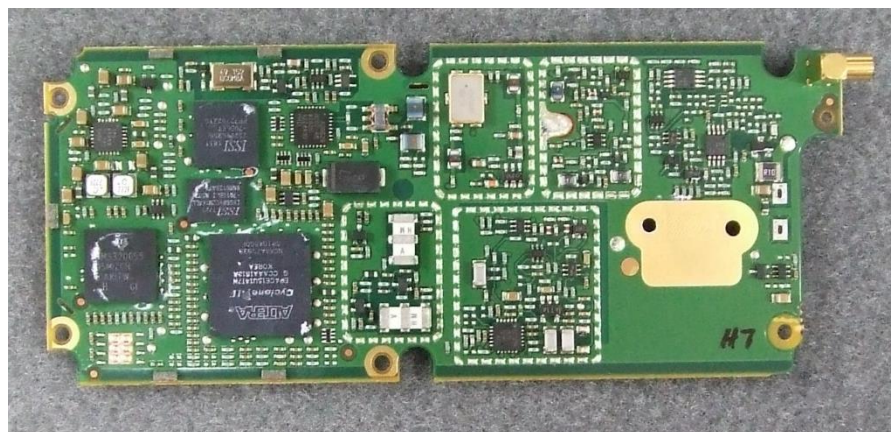

Tait International Limited

Internal Photographs Exhibit

October 2018

Product: Portable transceiver
Type code: TPDH7D
FCC ID: CASTPDH7D

Tait International Limited
245 Wooldridge Road
Wooldridge
Christchurch 8051
New Zealand
+64 3 358 3399, www.taitradio.com

Photograph 01: Radio Internal

Photograph 02: Rx-Tx PCB - top (with shields)

Photograph 03: Rx-Tx PCB - top (without shields)

Photograph 04: Rx-Tx PCB - bottom (with shields)

Photograph 05: Rx-Tx PCB - bottom (without shields)

Photograph 06: Control PCB - top

Photograph 07: Control PCB - bottom