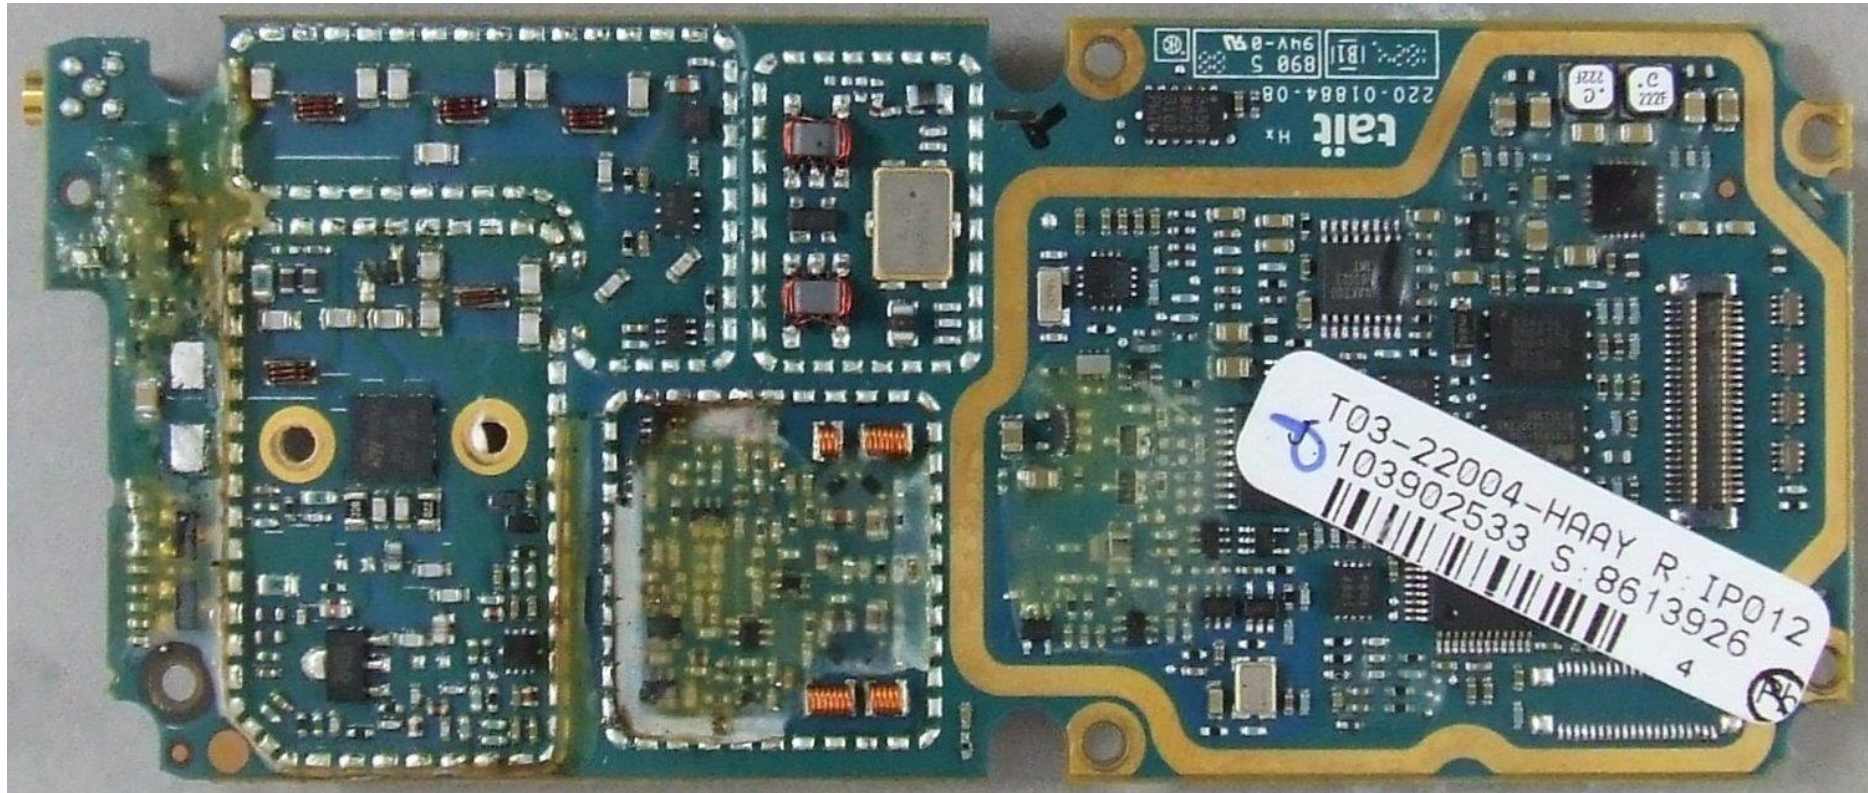

## Internal Photographs Exhibit

December 2018

Product:           Portable transceiver  
Type code:        TPDH7B  
FCC ID:            CASTPDH7B

Tait International Limited  
245 Wooldridge Road  
Wooldridge  
Christchurch 8051  
New Zealand  
+64 3 358 3399, [www.taitradio.com](http://www.taitradio.com)

Photograph 01: Receive-Transmit PCB – top (with shields)

Photograph 02: Receive-Transmit PCB - top (without shields)

Photograph 03: Receive-Transmit PCB - bottom (with shields)

Photograph 04: Receive-Transmit PCB - bottom (without shields)