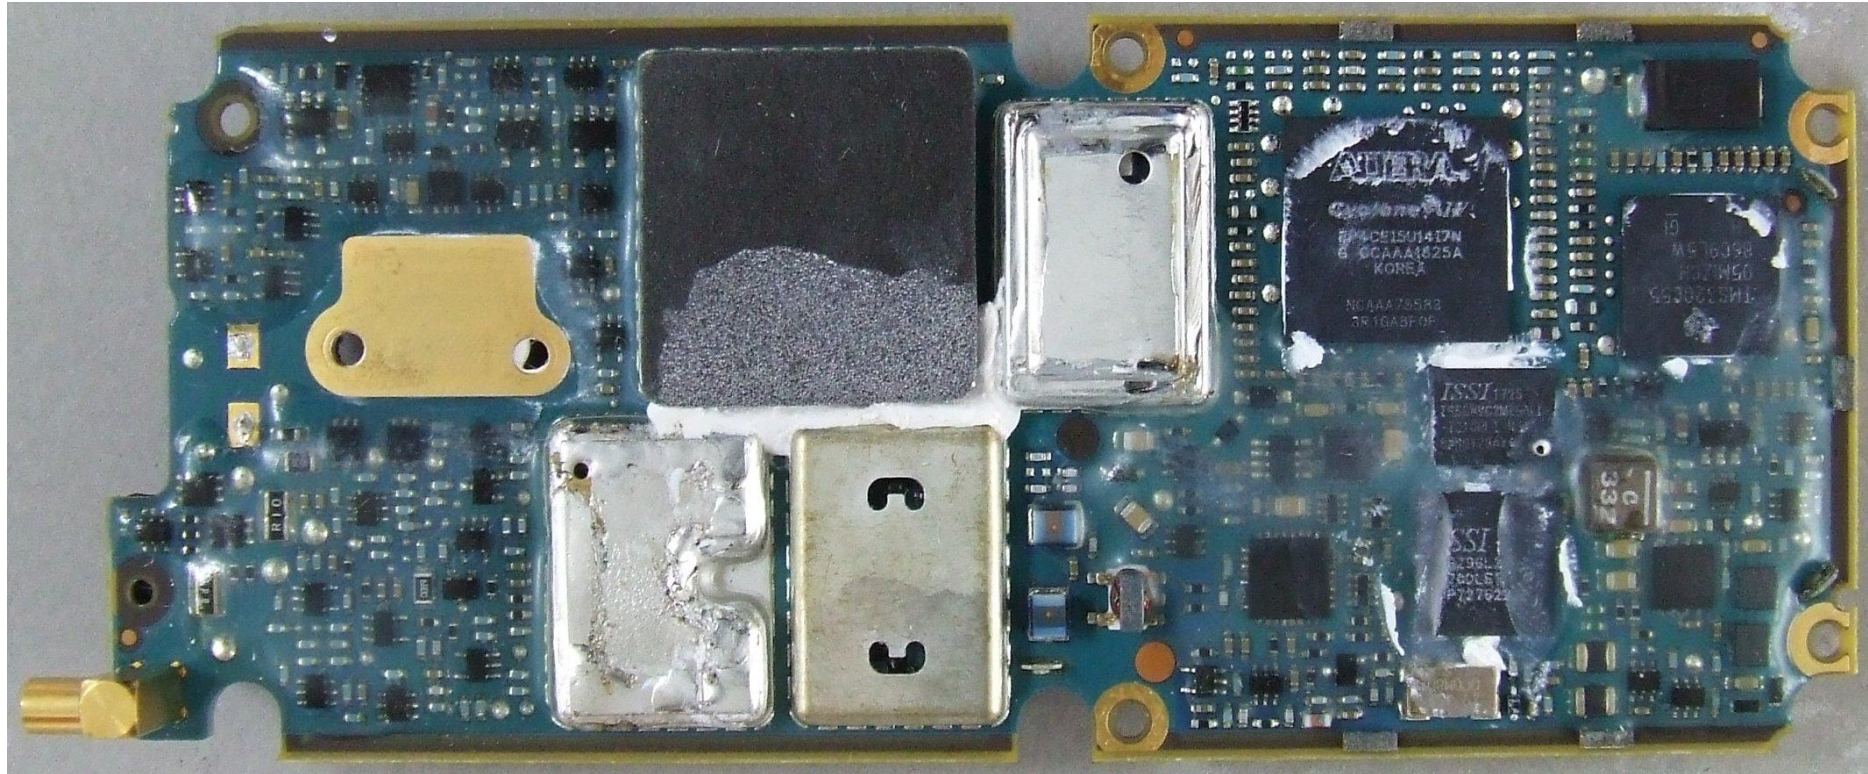

## Internal Photographs Exhibit

December 2018

Product:           Portable transceiver  
Type code:        TPDH7B  
FCC ID:            CASTPDH7B

Tait International Limited  
245 Wooldridge Road  
Wooldridge  
Christchurch 8051  
New Zealand  
+64 3 358 3399, [www.taitradio.com](http://www.taitradio.com)

Photograph 01: Receive-Transmit PCB – top (with shields)

Photograph 02: Receive-Transmit PCB - top (without shields)

Photograph 03: Receive-Transmit PCB - bottom (with shields)

Photograph 04: Receive-Transmit PCB - bottom (without shields)