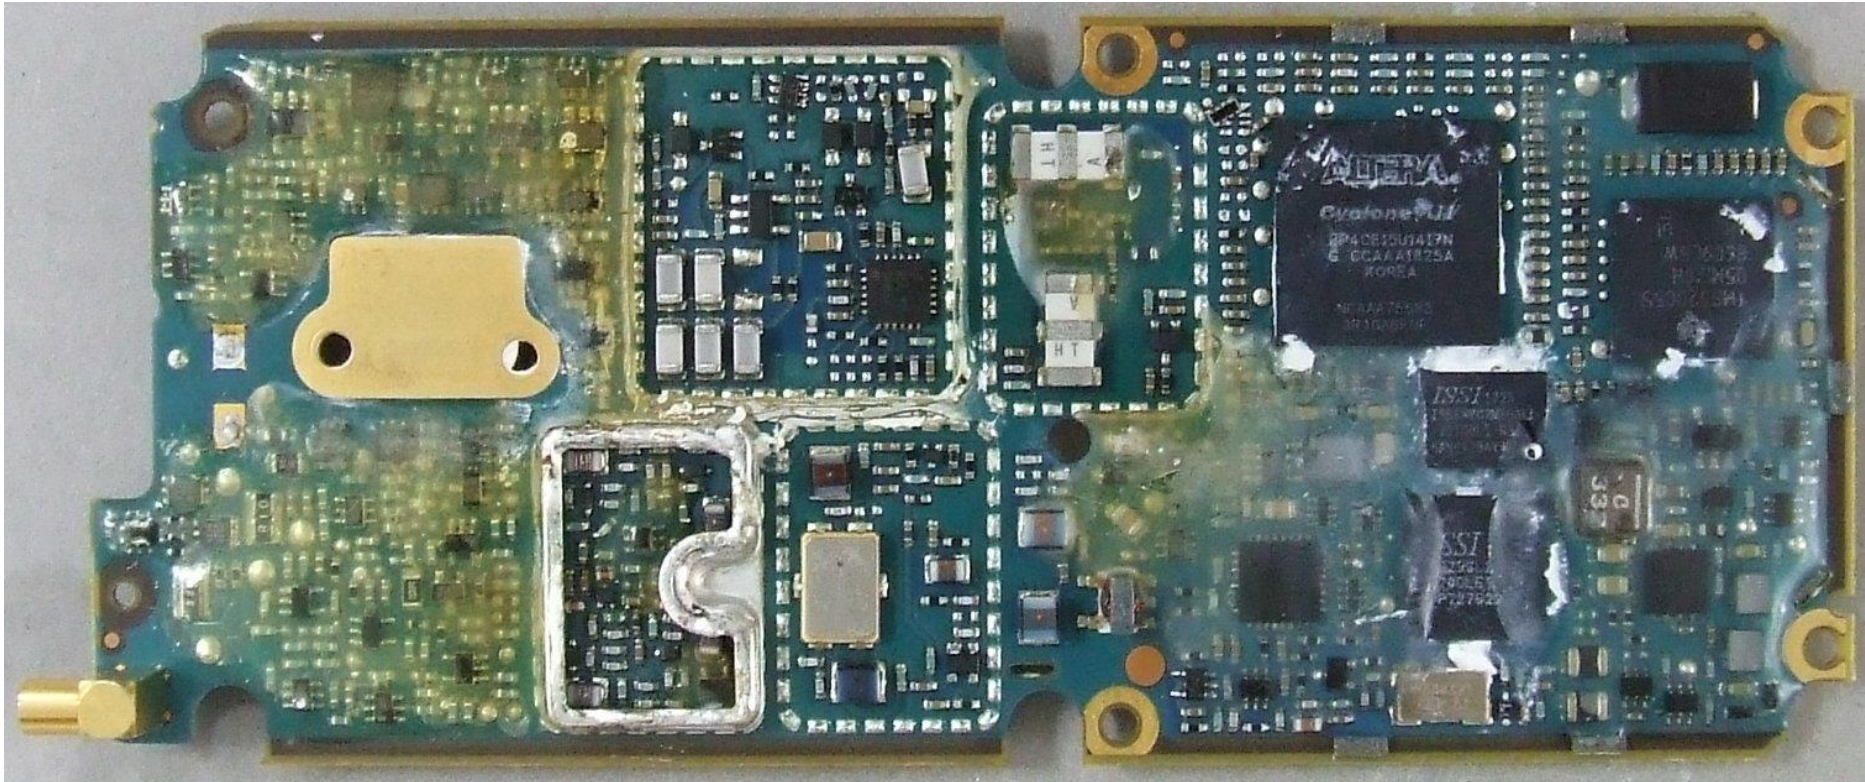

## Internal Photographs Exhibit

December 2018

Product:           Portable transceiver  
Type code:        TPDH7B  
FCC ID:            CASTPDH7B

Tait International Limited  
245 Wooldridge Road  
Wooldridge  
Christchurch 8051  
New Zealand  
+64 3 358 3399, [www.taitradio.com](http://www.taitradio.com)

Photograph 01: Receive-Transmit PCB – top (with shields)

Photograph 02: Receive-Transmit PCB - top (without shields)

Photograph 03: Receive-Transmit PCB - bottom (with shields)

Photograph 04: Receive-Transmit PCB - bottom (without shields)