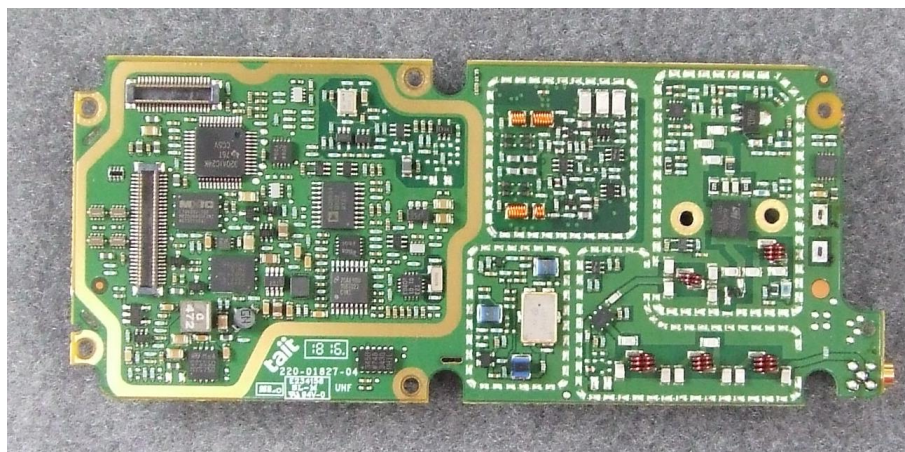

Tait International Limited

Internal Photographs Exhibit

October 2018

Product: Portable transceiver
Type code: TPDH5D
FCC ID: CASTPDH5D

Tait International Limited
245 Wooldridge Road
Wooldridge
Christchurch 8051
New Zealand
+64 3 358 3399, www.taitradio.com

Photograph 01: Radio Internal

Photograph 02: Rx-Tx PCB - top (with shields)

Photograph 03: Rx-Tx PCB - top (without shields)

Photograph 04: Rx-Tx PCB - bottom (with shields)

Photograph 05: Rx-Tx PCB - bottom (without shields)