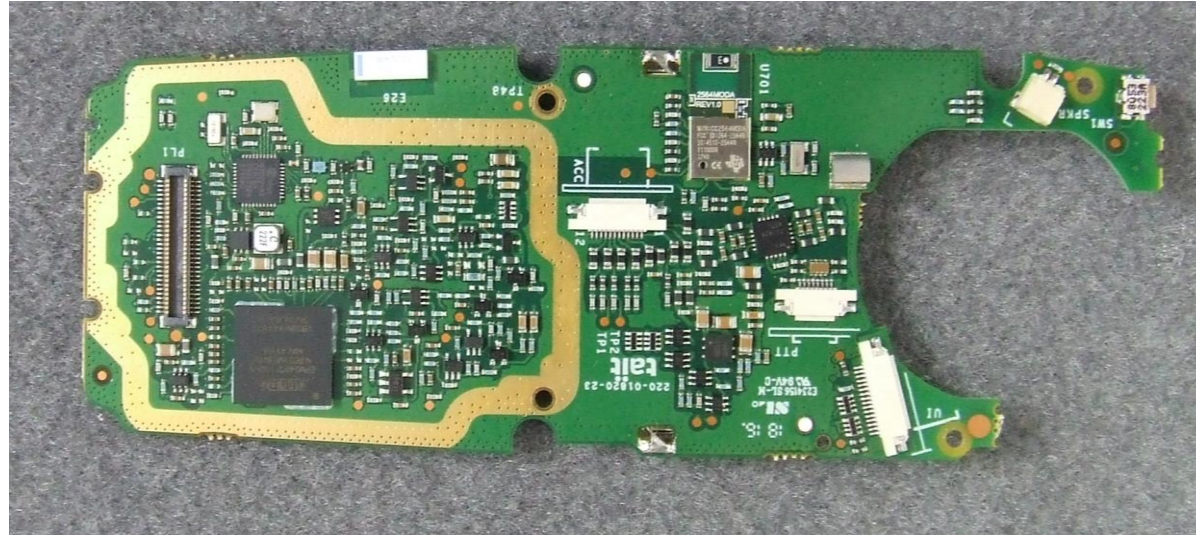

Tait International Limited

Internal Photographs Exhibit

October 2018

Product: Portable transceiver
Type code: TPDH5D
FCC ID: CASTPDH5D

Tait International Limited
245 Wooldridge Road
Wooldridge
Christchurch 8051
New Zealand
+64 3 358 3399, www.taitradio.com

Photograph 01: Radio Internal

Photograph 02: Rx-Tx PCB - top (with shields)

Photograph 03: Rx-Tx PCB - top (without shields)

Photograph 04: Rx-Tx PCB - bottom (with shields)

Photograph 05: Rx-Tx PCB - bottom (without shields)

Photograph 06: Control PCB - top

Photograph 07: Control PCB - bottom