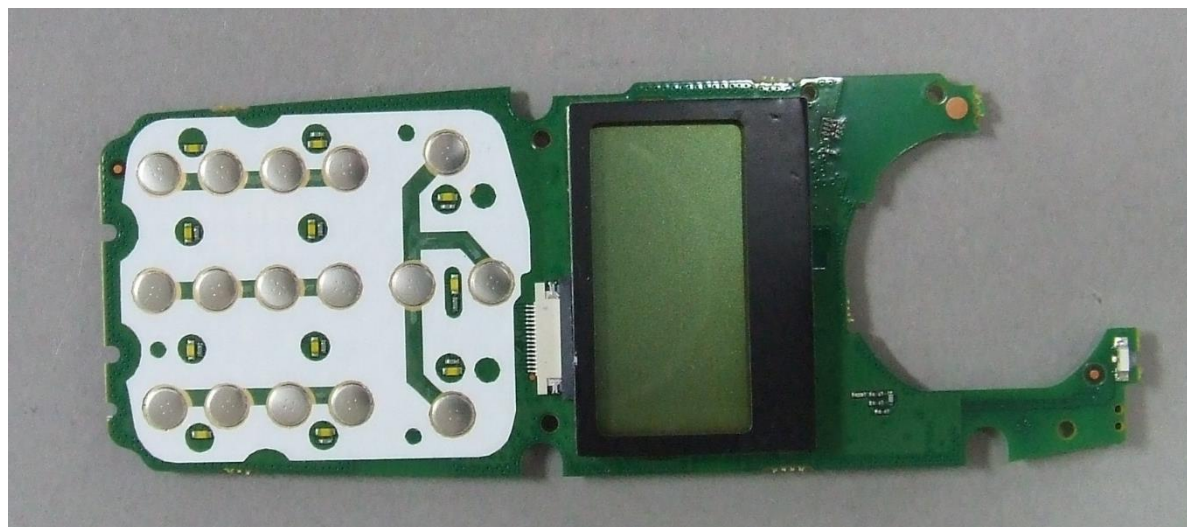

Tait International Limited

Internal Photographs Exhibit

October 2018

Product: Portable transceiver
Type code: TPDH5D
FCC ID: CASTPDH5D

Tait International Limited
245 Wooldridge Road
Wooldridge
Christchurch 8051
New Zealand
+64 3 358 3399, www.taitradio.com

Photograph 01: Radio Internal

Photograph 02: Rx-Tx PCB - top (with shields)

Photograph 03: Rx-Tx PCB - top (without shields)

Photograph 04: Rx-Tx PCB - bottom (with shields)

Photograph 05: Rx-Tx PCB - bottom (without shields)

Photograph 06: Control PCB - top

Photograph 07: Control PCB - bottom