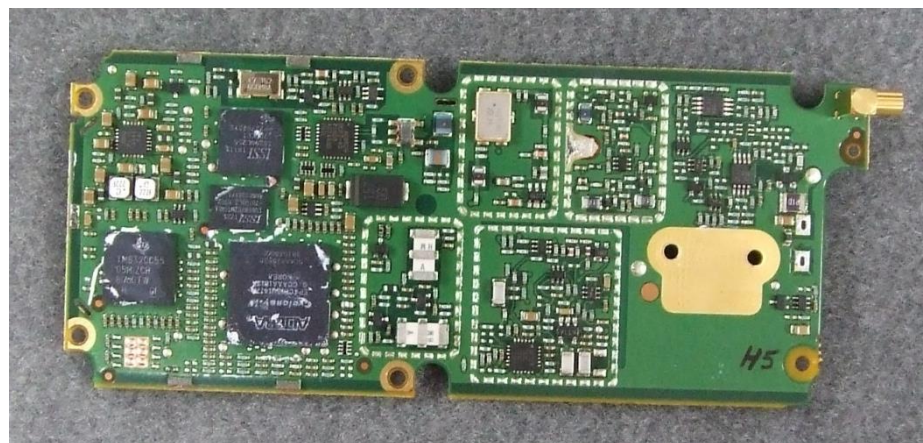

Tait International Limited

Internal Photographs Exhibit

October 2018

Product: Portable transceiver
Type code: TPDH5D
FCC ID: CASTPDH5D

Tait International Limited
245 Wooldridge Road
Wooldridge
Christchurch 8051
New Zealand
+64 3 358 3399, www.taitradio.com

Photograph 01: Radio Internal

Photograph 02: Rx-Tx PCB - top (with shields)

Photograph 03: Rx-Tx PCB - top (without shields)

Photograph 04: Rx-Tx PCB - bottom (with shields)

Photograph 05: Rx-Tx PCB - bottom (without shields)

Photograph 06: Control PCB - top

Photograph 07: Control PCB - bottom