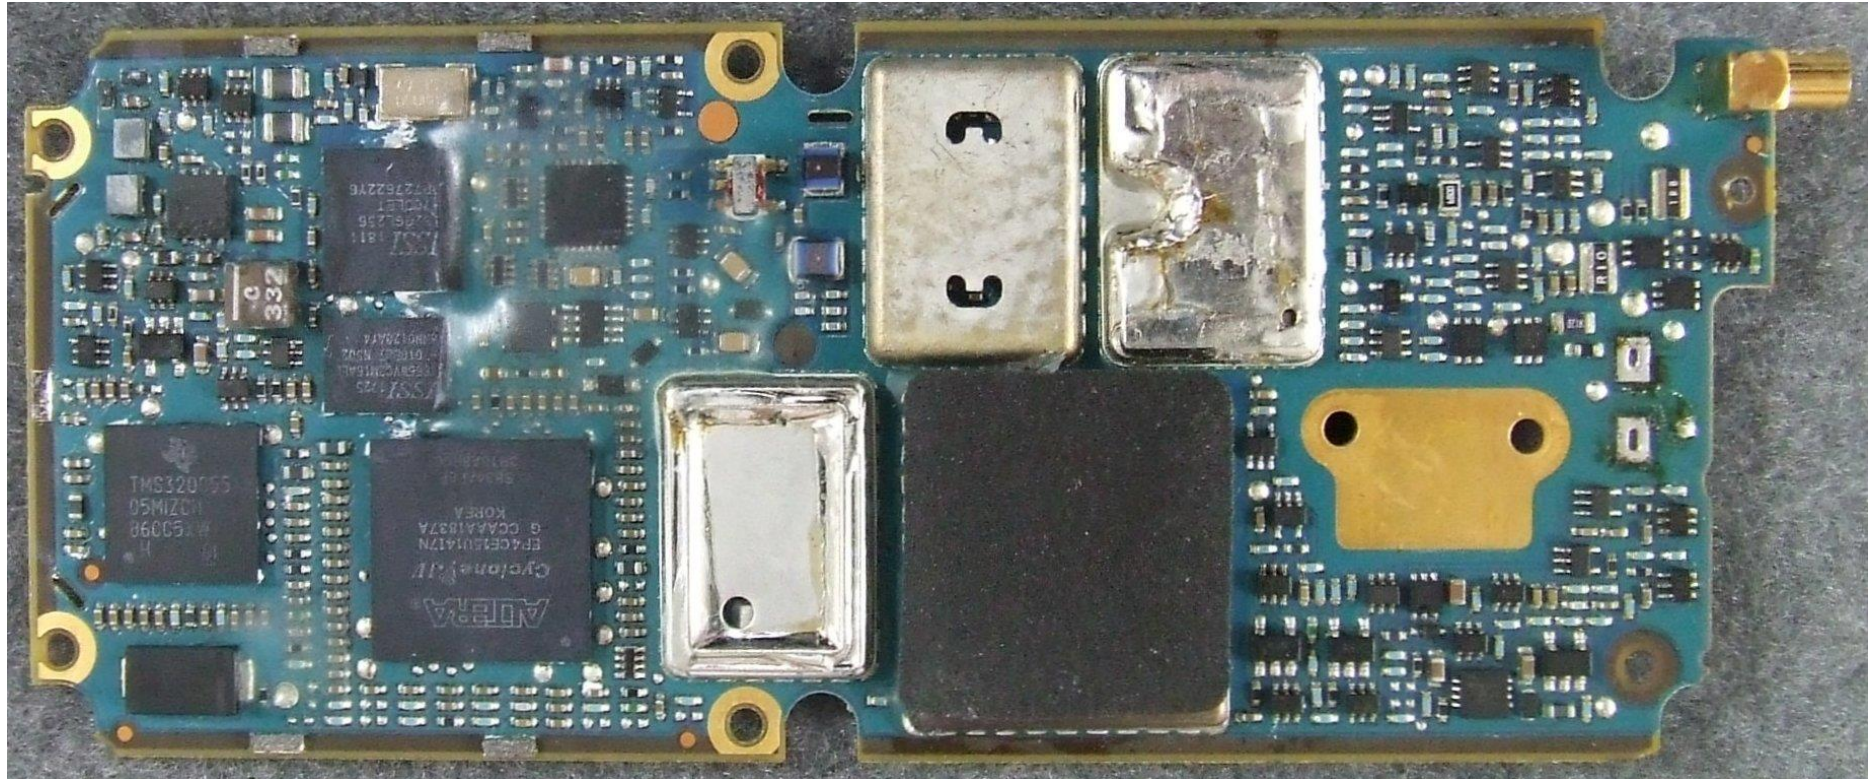

Tait International Limited

Internal Photographs Exhibit

April 2019

Product: Portable transceiver
Type code: TPDC0B
FCC ID: CASTPDC0B

Tait International Limited
245 Wooldridge Road
Wooldridge
Christchurch 8051
New Zealand
+64 3 358 3399, www.taitradio.com

Photograph 01: Receive-Transmit PCB – top (with shields)

Photograph 02: Receive-Transmit PCB - top (without shields)

Photograph 03: Receive-Transmit PCB - bottom (with shields)

Photograph 04: Receive-Transmit PCB - bottom (without shields)

Photograph 05: Control PCB – top

Photograph 06: Control PCB - Bottom