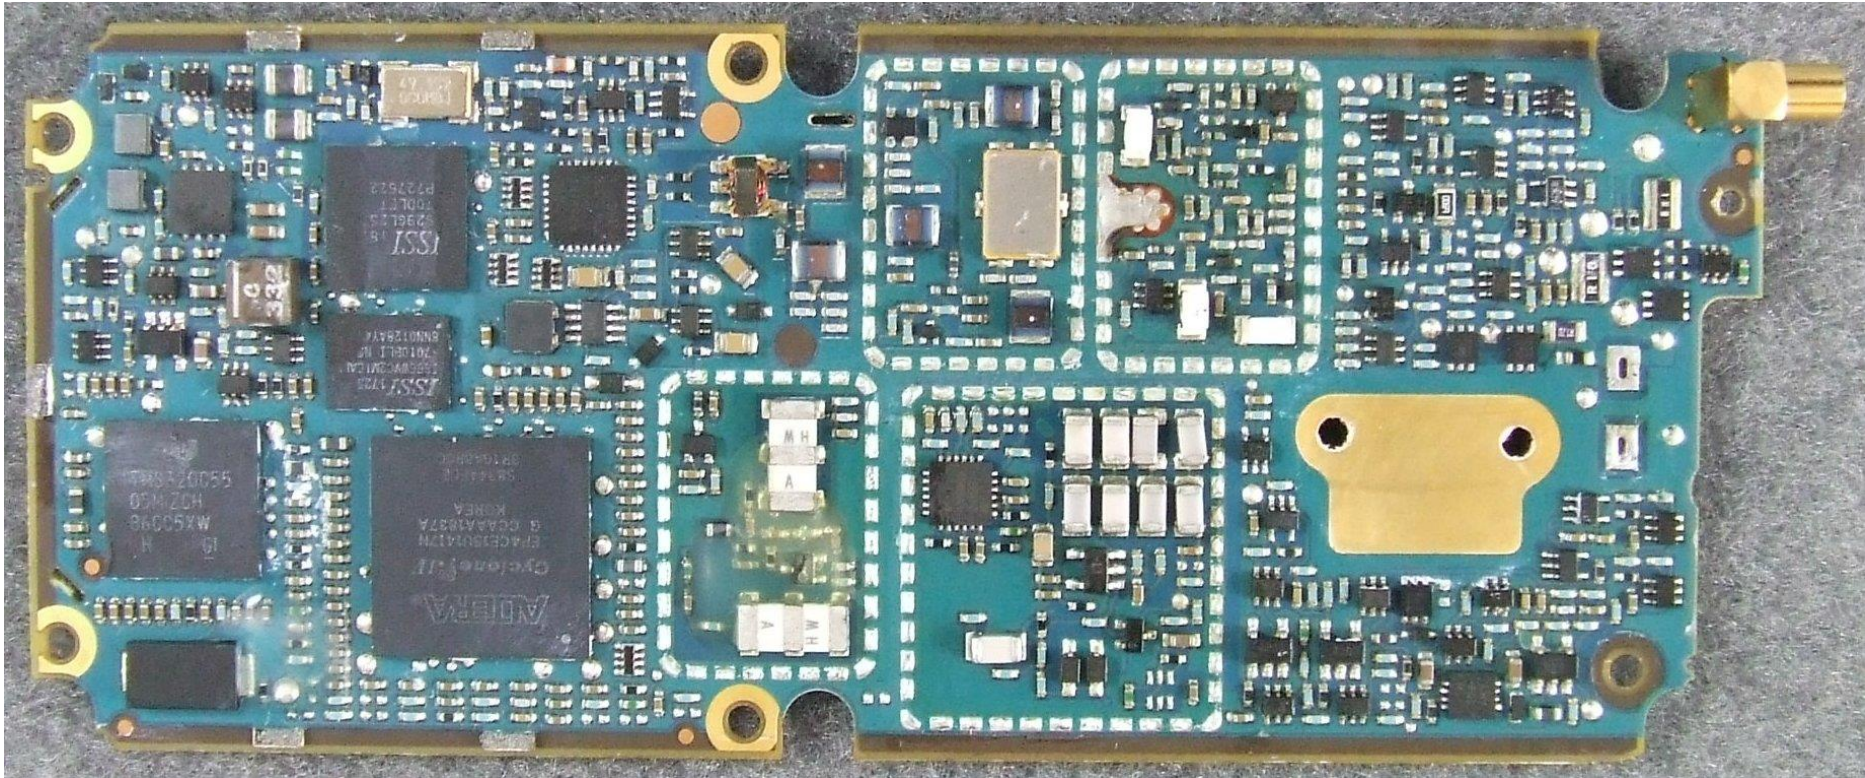

Tait International Limited

Internal Photographs Exhibit

April 2019

Product: Portable transceiver
Type code: TPDC0B
FCC ID: CASTPDC0B

Tait International Limited
245 Wooldridge Road
Wooldridge
Christchurch 8051
New Zealand
+64 3 358 3399, www.taitradio.com

Photograph 01: Receive-Transmit PCB – top (with shields)

Photograph 02: Receive-Transmit PCB - top (without shields)

Photograph 03: Receive-Transmit PCB - bottom (with shields)

Photograph 04: Receive-Transmit PCB - bottom (without shields)

Photograph 05: Control PCB – top

Photograph 06: Control PCB - Bottom