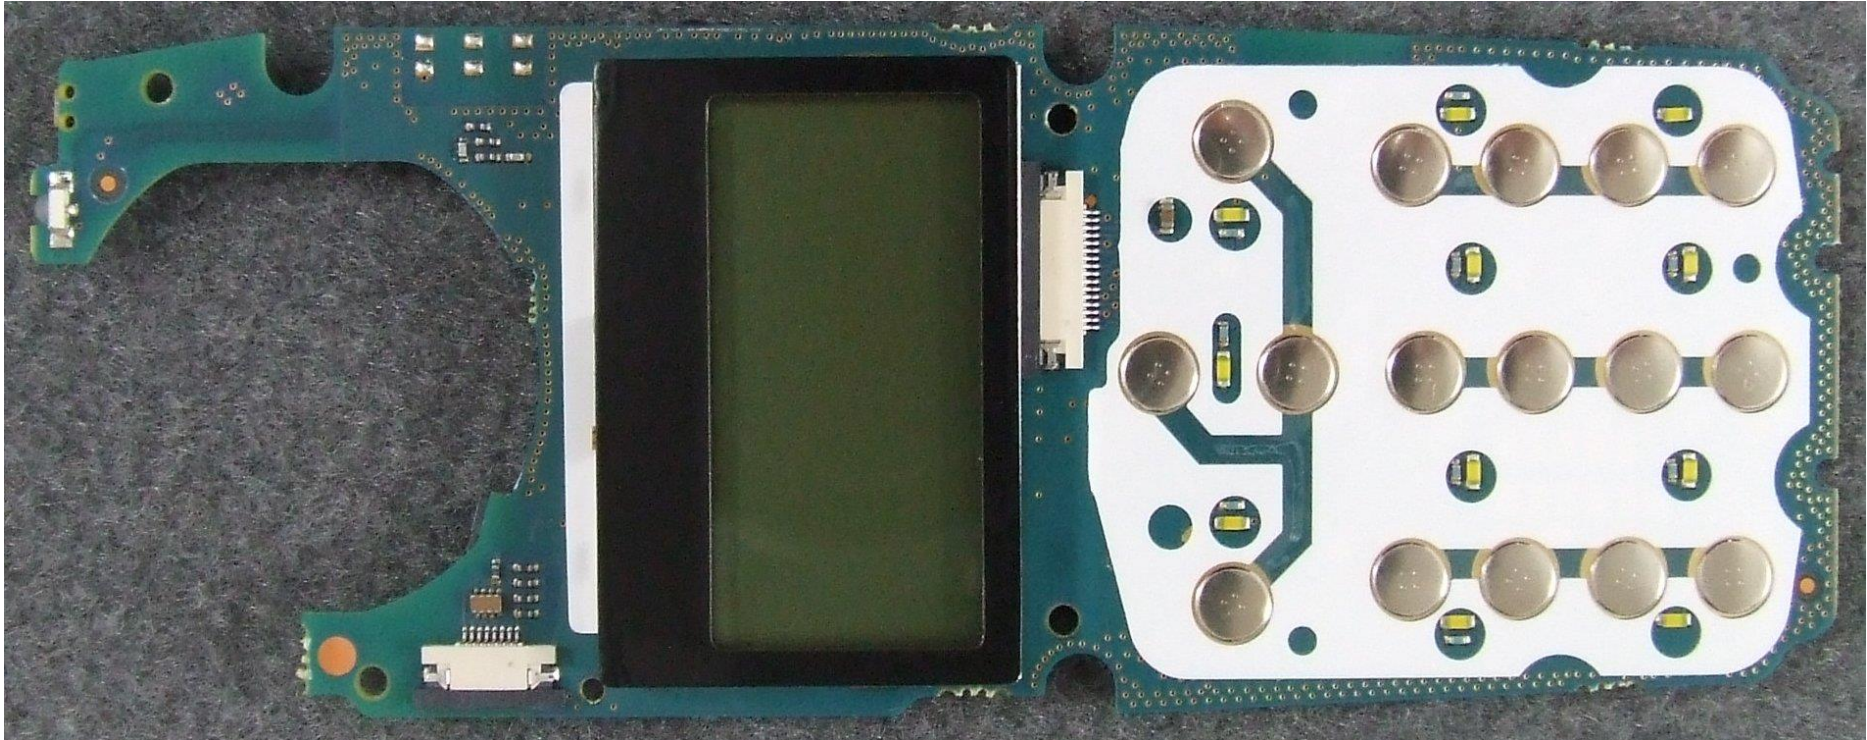

Tait International Limited

Internal Photographs Exhibit

April 2019

Product: Portable transceiver
Type code: TPDC0B
FCC ID: CASTPDC0B

Tait International Limited
245 Wooldridge Road
Wooldridge
Christchurch 8051
New Zealand
+64 3 358 3399, www.taitradio.com

Photograph 01: Receive-Transmit PCB – top (with shields)

Photograph 02: Receive-Transmit PCB - top (without shields)

Photograph 03: Receive-Transmit PCB - bottom (with shields)

Photograph 04: Receive-Transmit PCB - bottom (without shields)

Photograph 05: Control PCB – top

Photograph 06: Control PCB - Bottom