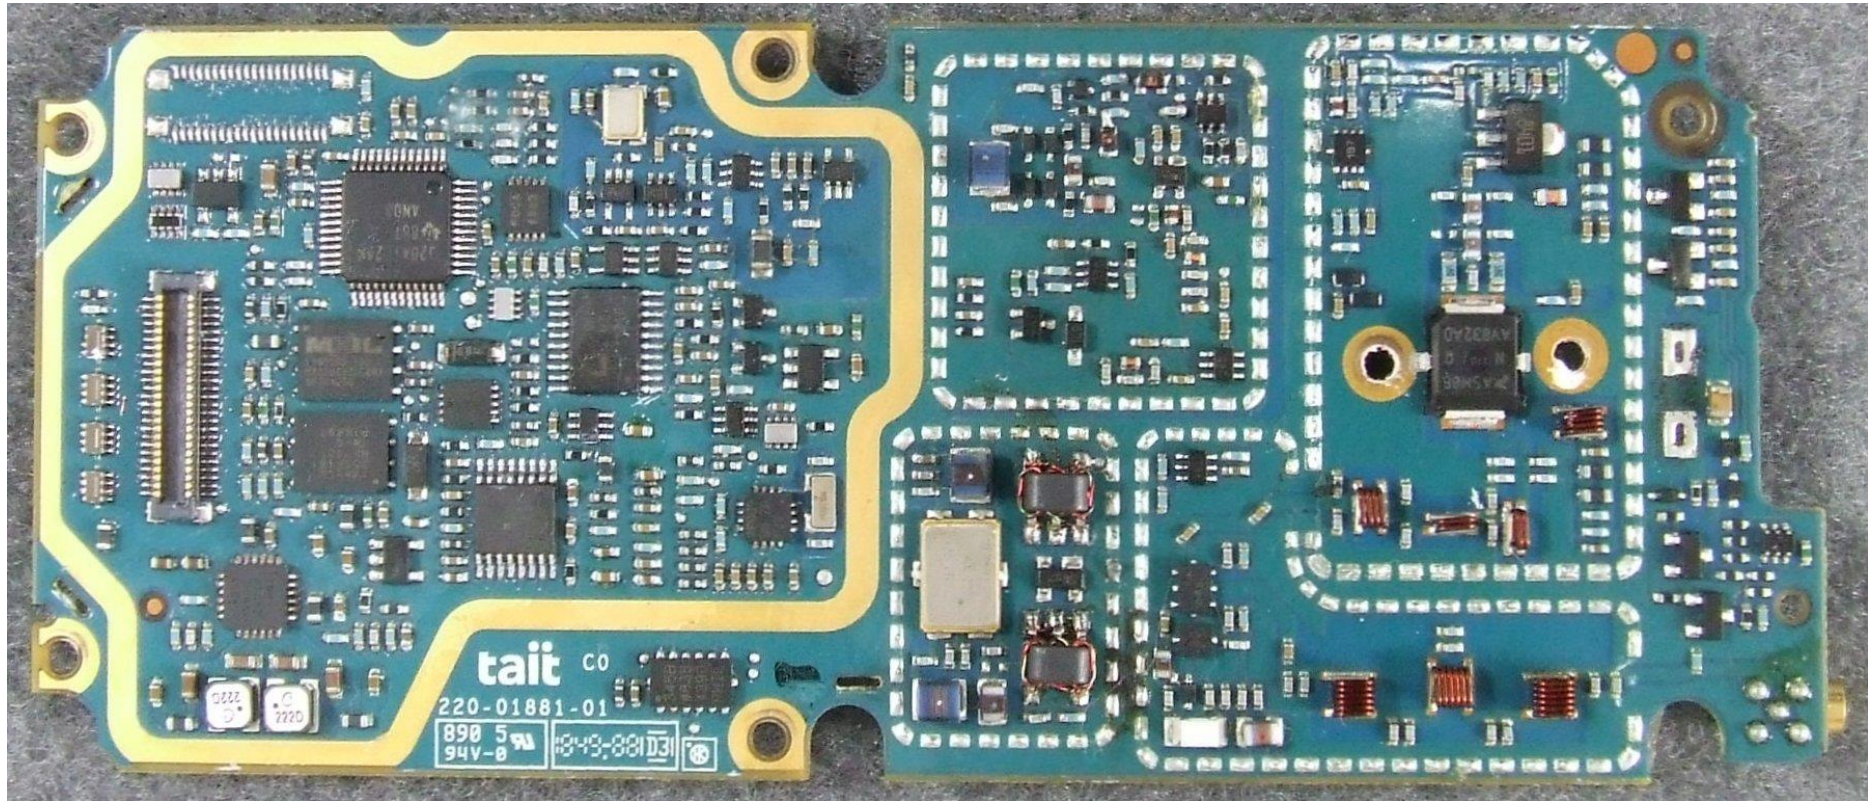

Tait International Limited

Internal Photographs Exhibit

April 2019

Product: Portable transceiver
Type code: TPDC0B
FCC ID: CASTPDC0B

Tait International Limited
245 Wooldridge Road
Wooldridge
Christchurch 8051
New Zealand
+64 3 358 3399, www.taitradio.com

Photograph 01: Receive-Transmit PCB – top (with shields)

Photograph 02: Receive-Transmit PCB - top (without shields)

Photograph 03: Receive-Transmit PCB - bottom (with shields)

Photograph 04: Receive-Transmit PCB - bottom (without shields)

Photograph 05: Control PCB – top

Photograph 06: Control PCB - Bottom