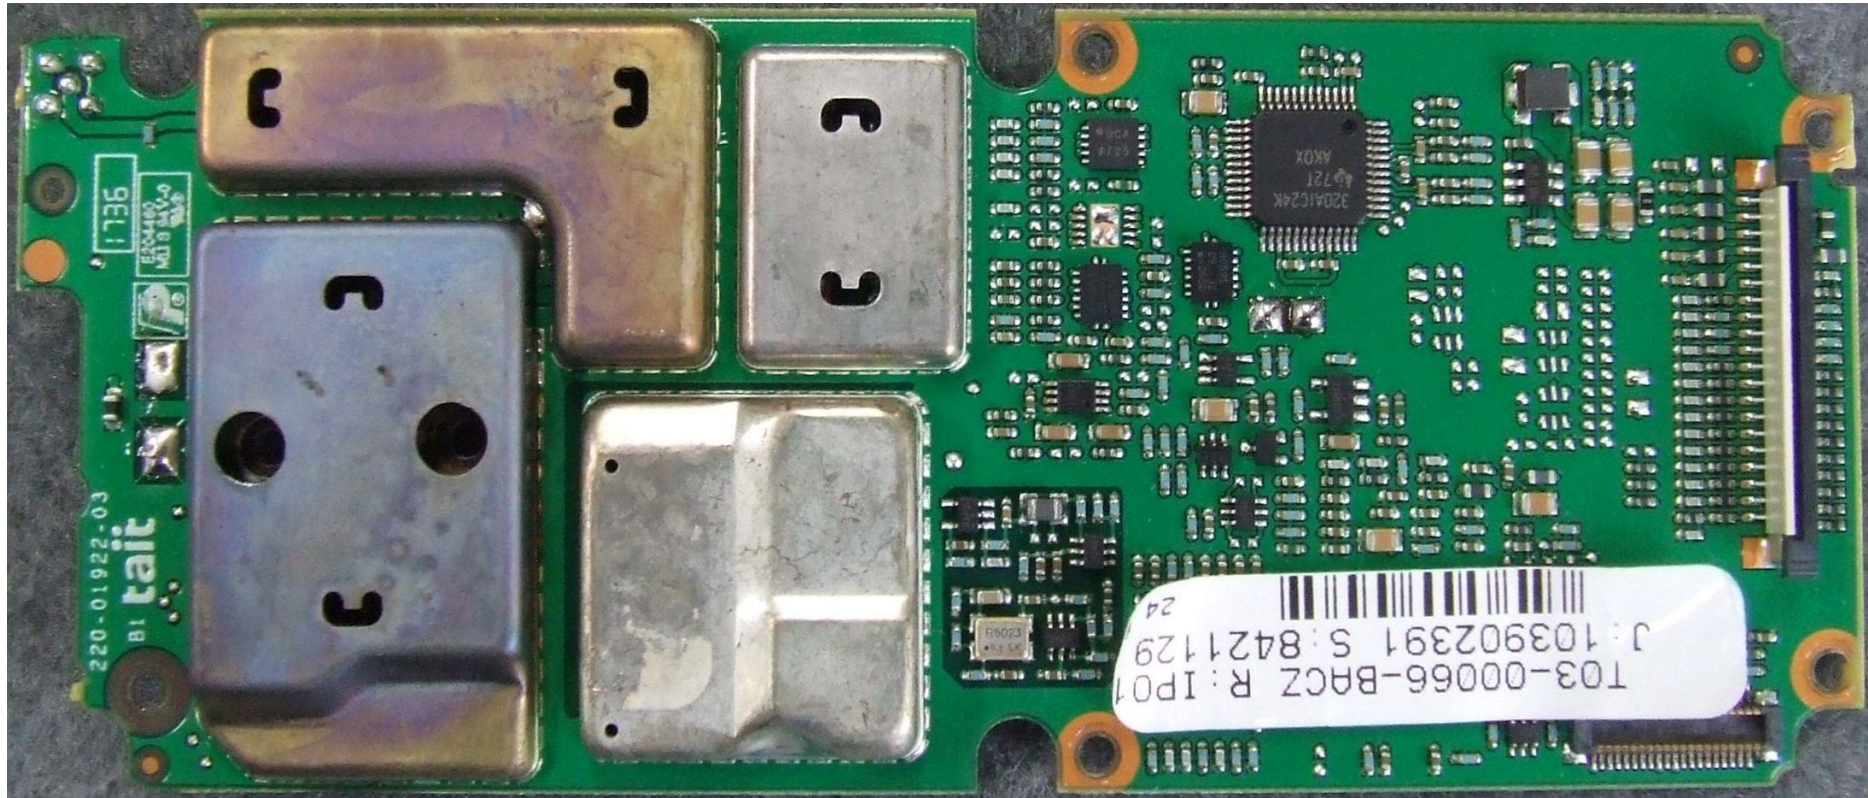

Tait Limited

Internal Photographs Exhibit

February 2018

Product: Portable transceiver
Type code: TPDB1C
FCC ID: CASTPDB1C
IC : 737A-TPDB1C

Tait Limited
245 Wooldridge Road
PO Box 1645
Christchurch 8051
New Zealand
+64 3 358 3399, www.taitradio.com

Photograph 01: Radio Internal

Photograph 02: Rx-Tx PCB - top (with shields)

Photograph 03: Rx-Tx PCB - top (without shields)

Photograph 04: Rx-Tx PCB - bottom (with shields)

Photograph 05: Rx-Tx PCB - bottom (without shields)