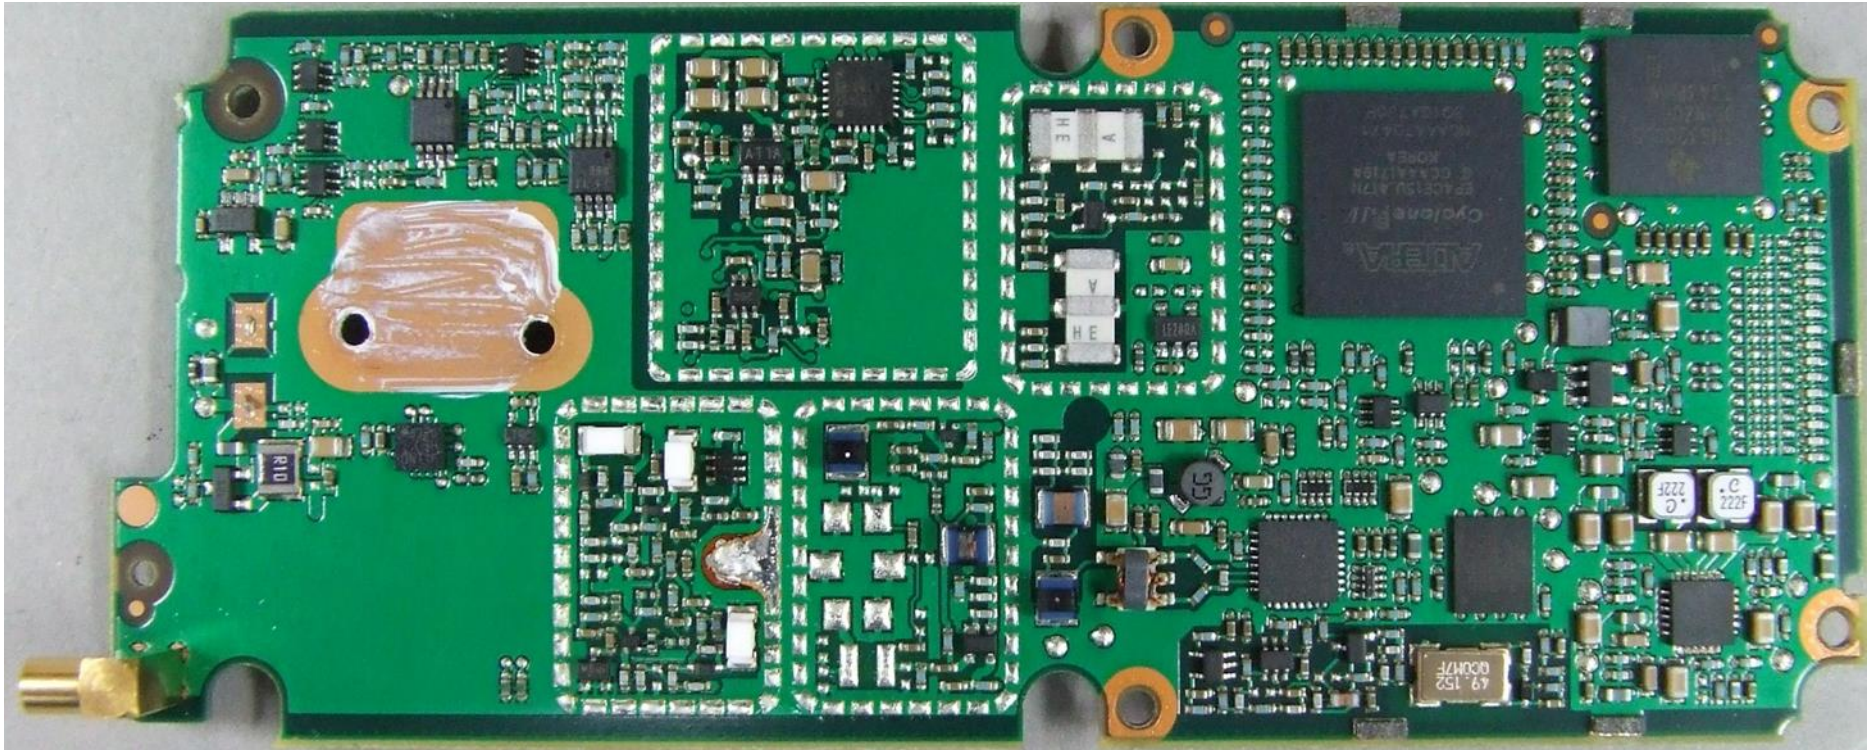

Tait Limited

Internal Photographs Exhibit

February 2018

Product: Portable transceiver
Type code: TPDB1C
FCC ID: CASTPDB1C
IC : 737A-TPDB1C

Tait Limited
245 Wooldridge Road
PO Box 1645
Christchurch 8051
New Zealand
+64 3 358 3399, www.taitradio.com

Photograph 01: Radio Internal

Photograph 02: Rx-Tx PCB - top (with shields)

Photograph 03: Rx-Tx PCB - top (without shields)

Photograph 04: Rx-Tx PCB - bottom (with shields)

Photograph 05: Rx-Tx PCB - bottom (without shields)

Photograph 06: Control PCB - top

Photograph 07: Control PCB - bottom