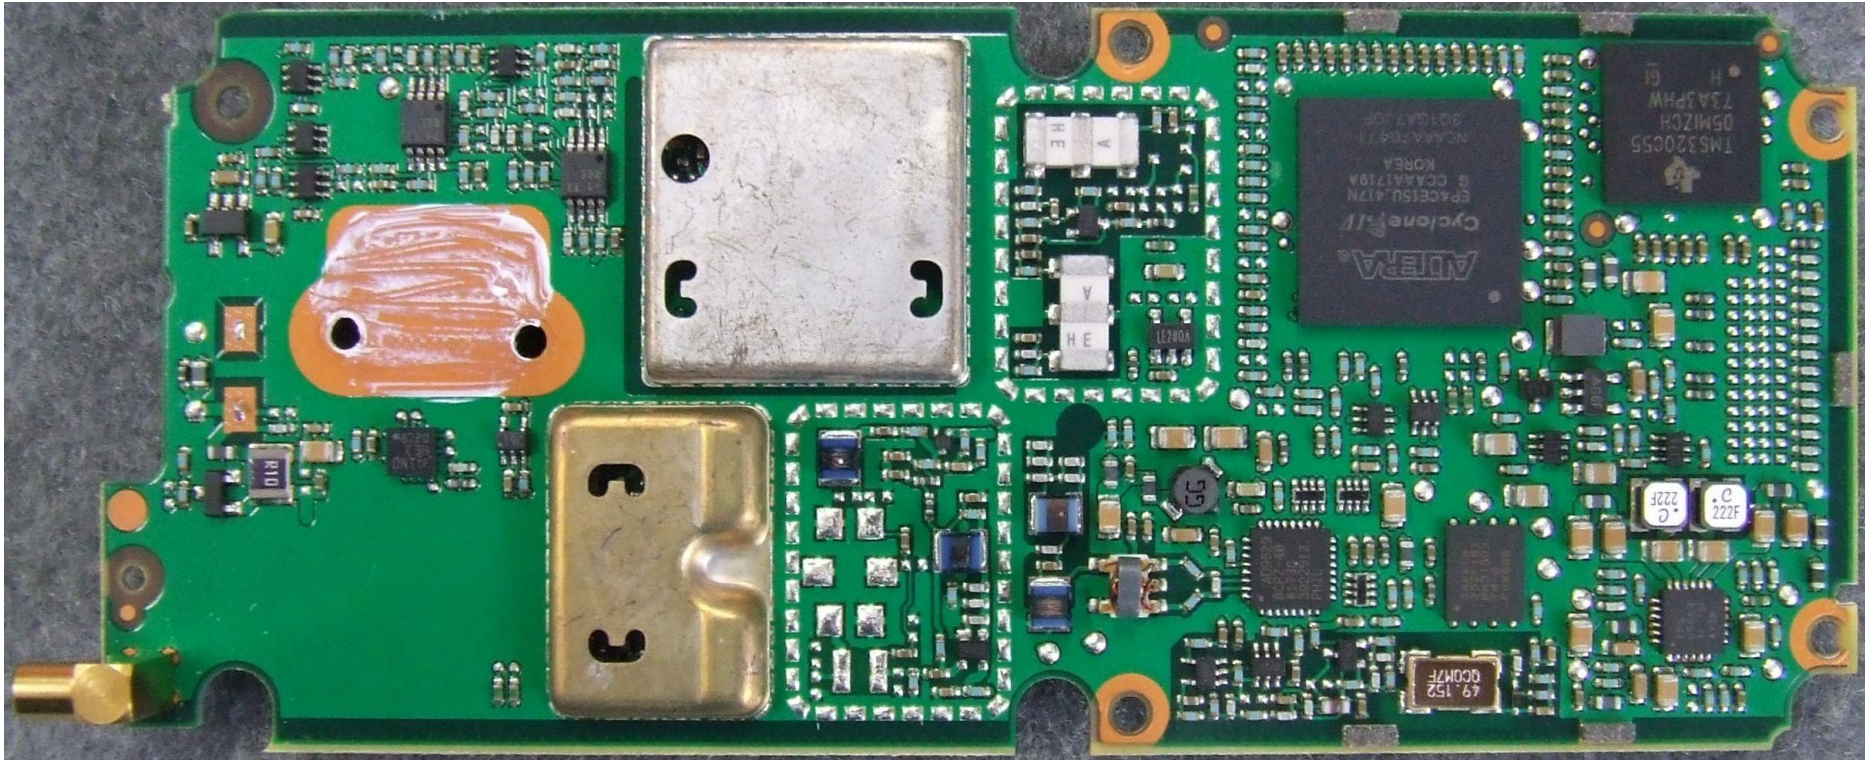

Tait Limited

Internal Photographs Exhibit

February 2018

Product: Portable transceiver
Type code: TPDB1C
FCC ID: CASTPDB1C
IC : 737A-TPDB1C

Tait Limited
245 Wooldridge Road
PO Box 1645
Christchurch 8051
New Zealand
+64 3 358 3399, www.taitradio.com

Photograph 01: Radio Internal

Photograph 02: Rx-Tx PCB - top (with shields)

Photograph 03: Rx-Tx PCB - top (without shields)

Photograph 04: Rx-Tx PCB - bottom (with shields)

Photograph 05: Rx-Tx PCB - bottom (without shields)