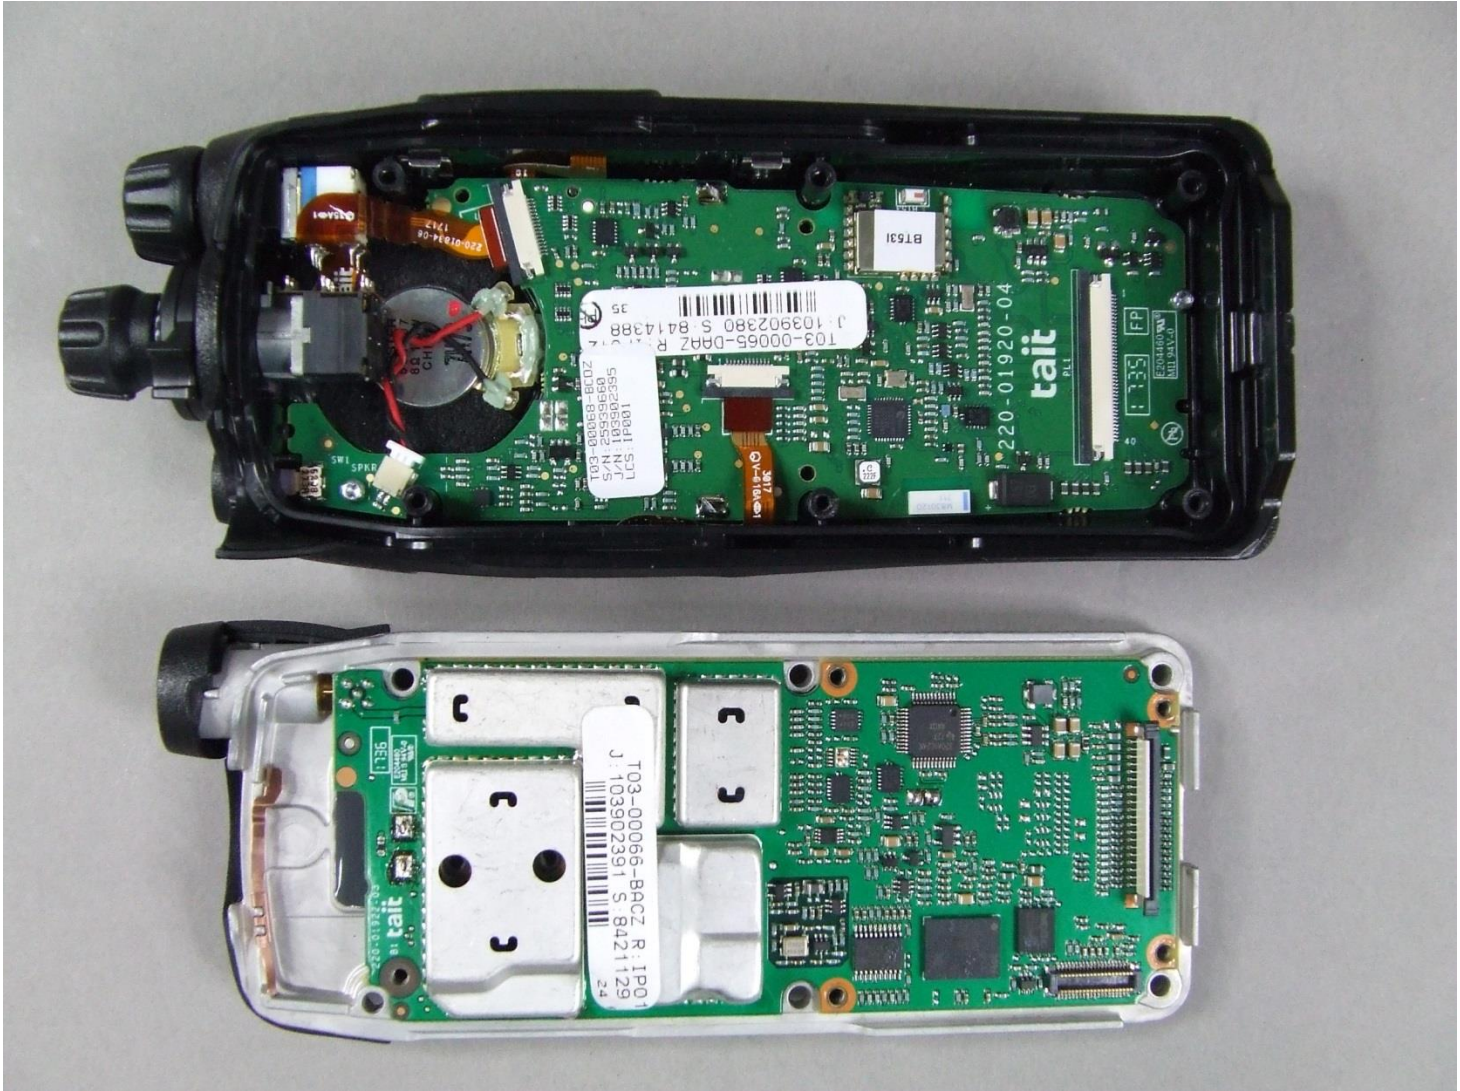

Tait Limited

Internal Photographs Exhibit

February 2018

Product: Portable transceiver
Type code: TPDB1C
FCC ID: CASTPDB1C
IC : 737A-TPDB1C

Tait Limited
245 Wooldridge Road
PO Box 1645
Christchurch 8051
New Zealand
+64 3 358 3399, www.taitradio.com

Photograph 01: Radio Internal

Photograph 02: Rx-Tx PCB - top (with shields)

Photograph 03: Rx-Tx PCB - top (without shields)

Photograph 04: Rx-Tx PCB - bottom (with shields)

Photograph 05: Rx-Tx PCB - bottom (without shields)