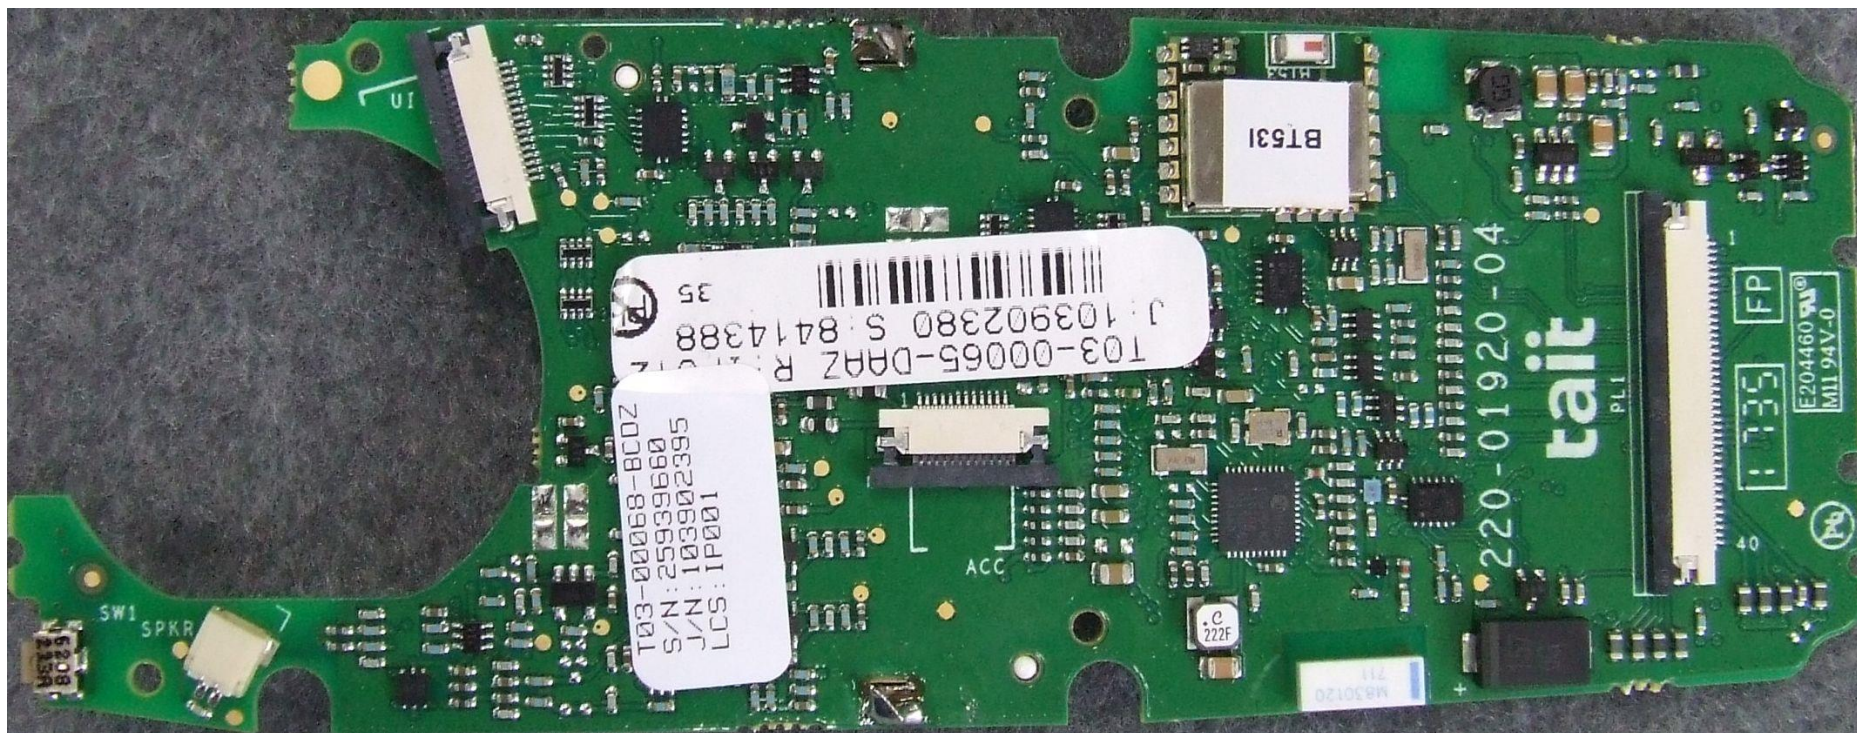

Tait Limited

Internal Photographs Exhibit

February 2018

Product: Portable transceiver
Type code: TPDB1C
FCC ID: CASTPDB1C
IC : 737A-TPDB1C

Tait Limited
245 Wooldridge Road
PO Box 1645
Christchurch 8051
New Zealand
+64 3 358 3399, www.taitradio.com

Photograph 01: Radio Internal

Photograph 02: Rx-Tx PCB - top (with shields)

Photograph 03: Rx-Tx PCB - top (without shields)

Photograph 04: Rx-Tx PCB - bottom (with shields)

Photograph 05: Rx-Tx PCB - bottom (without shields)

Photograph 06: Control PCB - top

Photograph 07: Control PCB - bottom