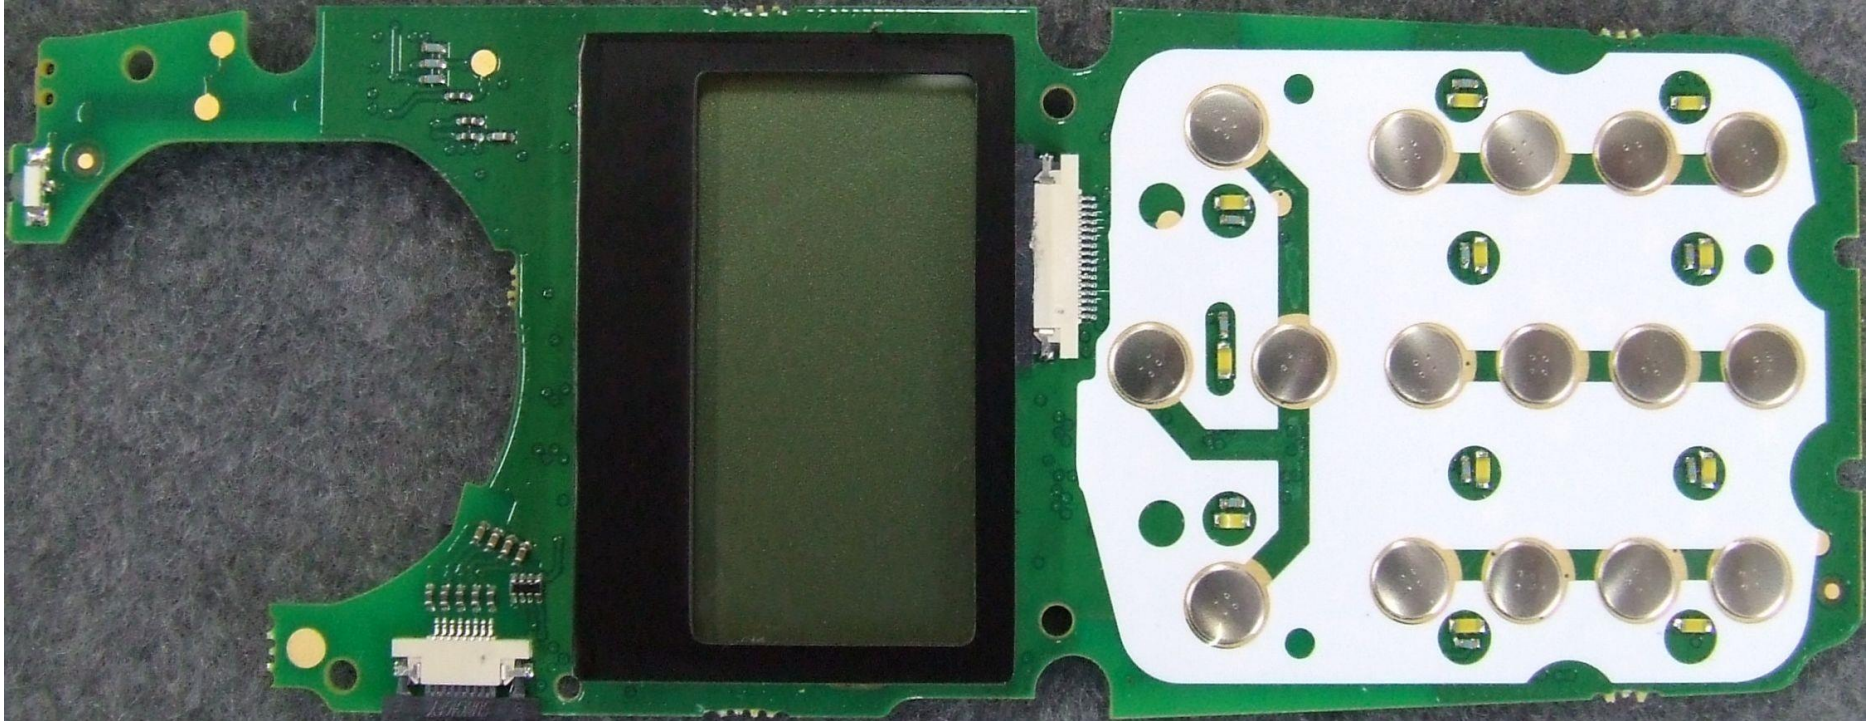

Tait Limited

Internal Photographs Exhibit

February 2018

Product: Portable transceiver
Type code: TPDB1C
FCC ID: CASTPDB1C
IC : 737A-TPDB1C

Tait Limited
245 Wooldridge Road
PO Box 1645
Christchurch 8051
New Zealand
+64 3 358 3399, www.taitradio.com

Photograph 01: Radio Internal

Photograph 02: Rx-Tx PCB - top (with shields)

Photograph 03: Rx-Tx PCB - top (without shields)

Photograph 04: Rx-Tx PCB - bottom (with shields)

Photograph 05: Rx-Tx PCB - bottom (without shields)

Photograph 06: Control PCB - top

Photograph 07: Control PCB - bottom