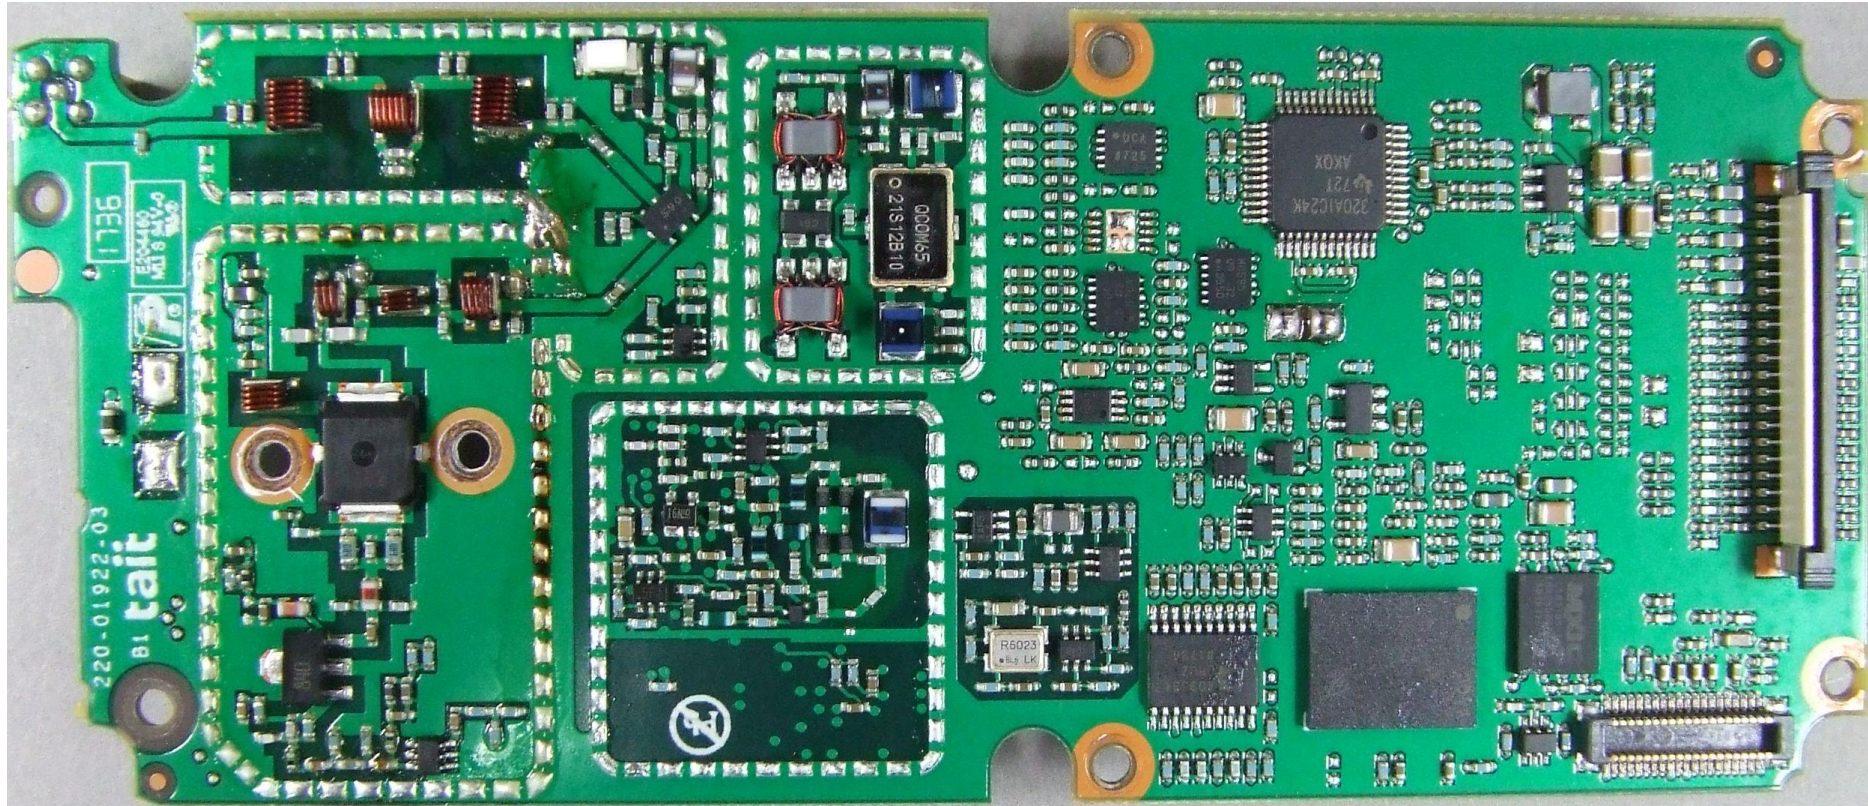

Tait Limited

Internal Photographs Exhibit

February 2018

Product: Portable transceiver
Type code: TPDB1C
FCC ID: CASTPDB1C
IC : 737A-TPDB1C

Tait Limited
245 Wooldridge Road
PO Box 1645
Christchurch 8051
New Zealand
+64 3 358 3399, www.taitradio.com

Photograph 01: Radio Internal

Photograph 02: Rx-Tx PCB - top (with shields)

Photograph 03: Rx-Tx PCB - top (without shields)

Photograph 04: Rx-Tx PCB - bottom (with shields)

Photograph 05: Rx-Tx PCB - bottom (without shields)

Photograph 06: Control PCB - top

Photograph 07: Control PCB - bottom