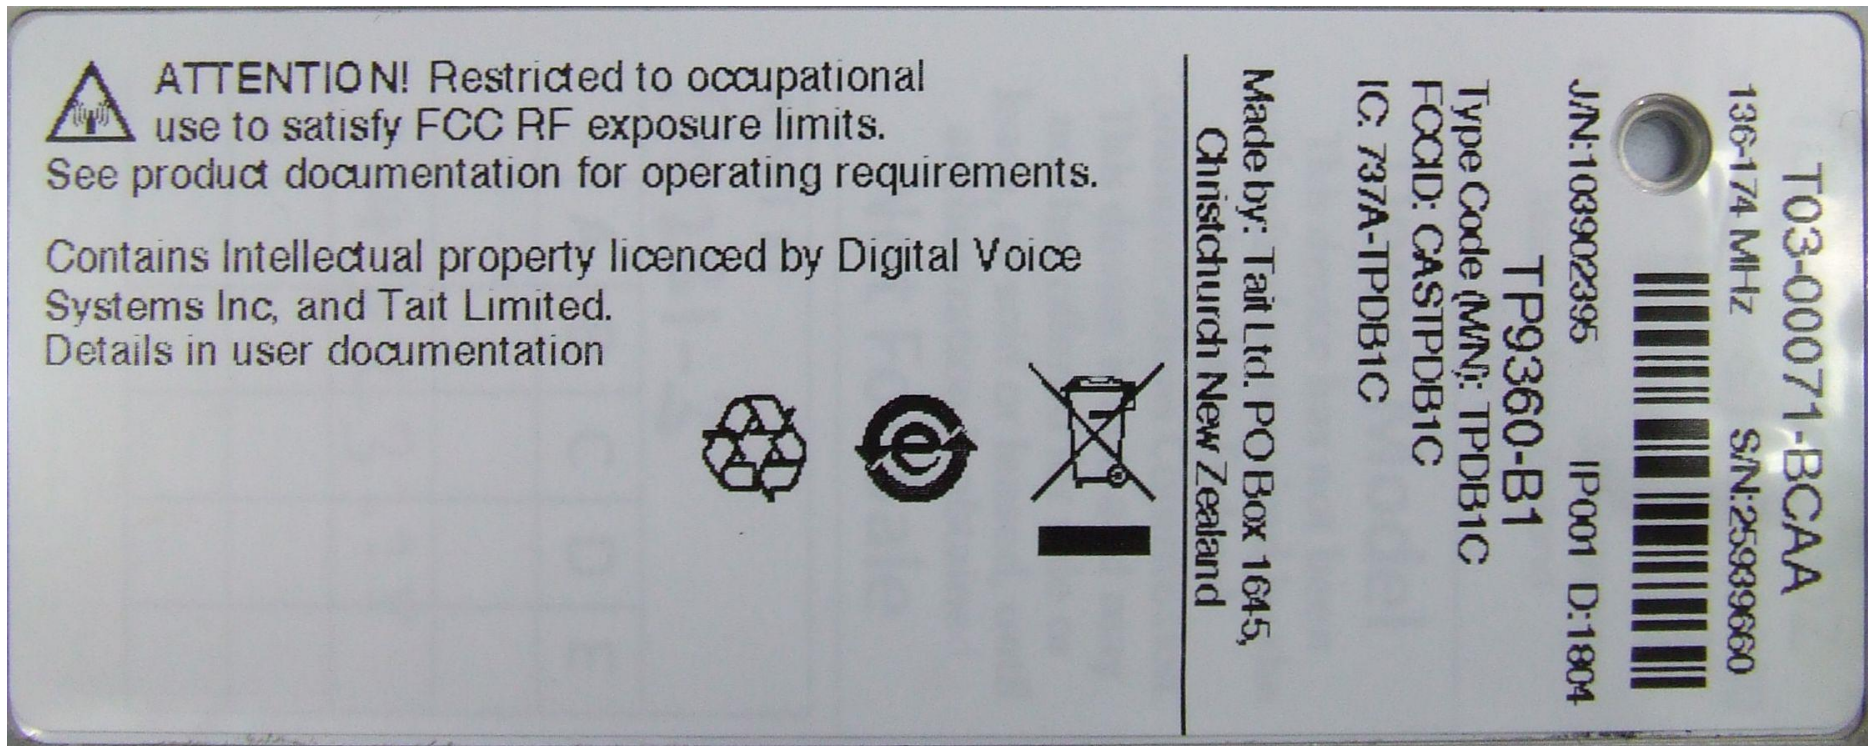

Tait Limited

Compliance Label Photograph Exhibit

February 2018

Product:	Portable transceiver
Type code:	TPDB1C
FCC ID:	CASTPDB1C
IC :	737A-TPDB1C

Tait Limited
245 Wooldridge Road
PO Box 1645
Christchurch 8051
New Zealand
+64 3 358 3399, www.taitradio.com

Photograph 01: Label location

Photograph 02: Compliance Label