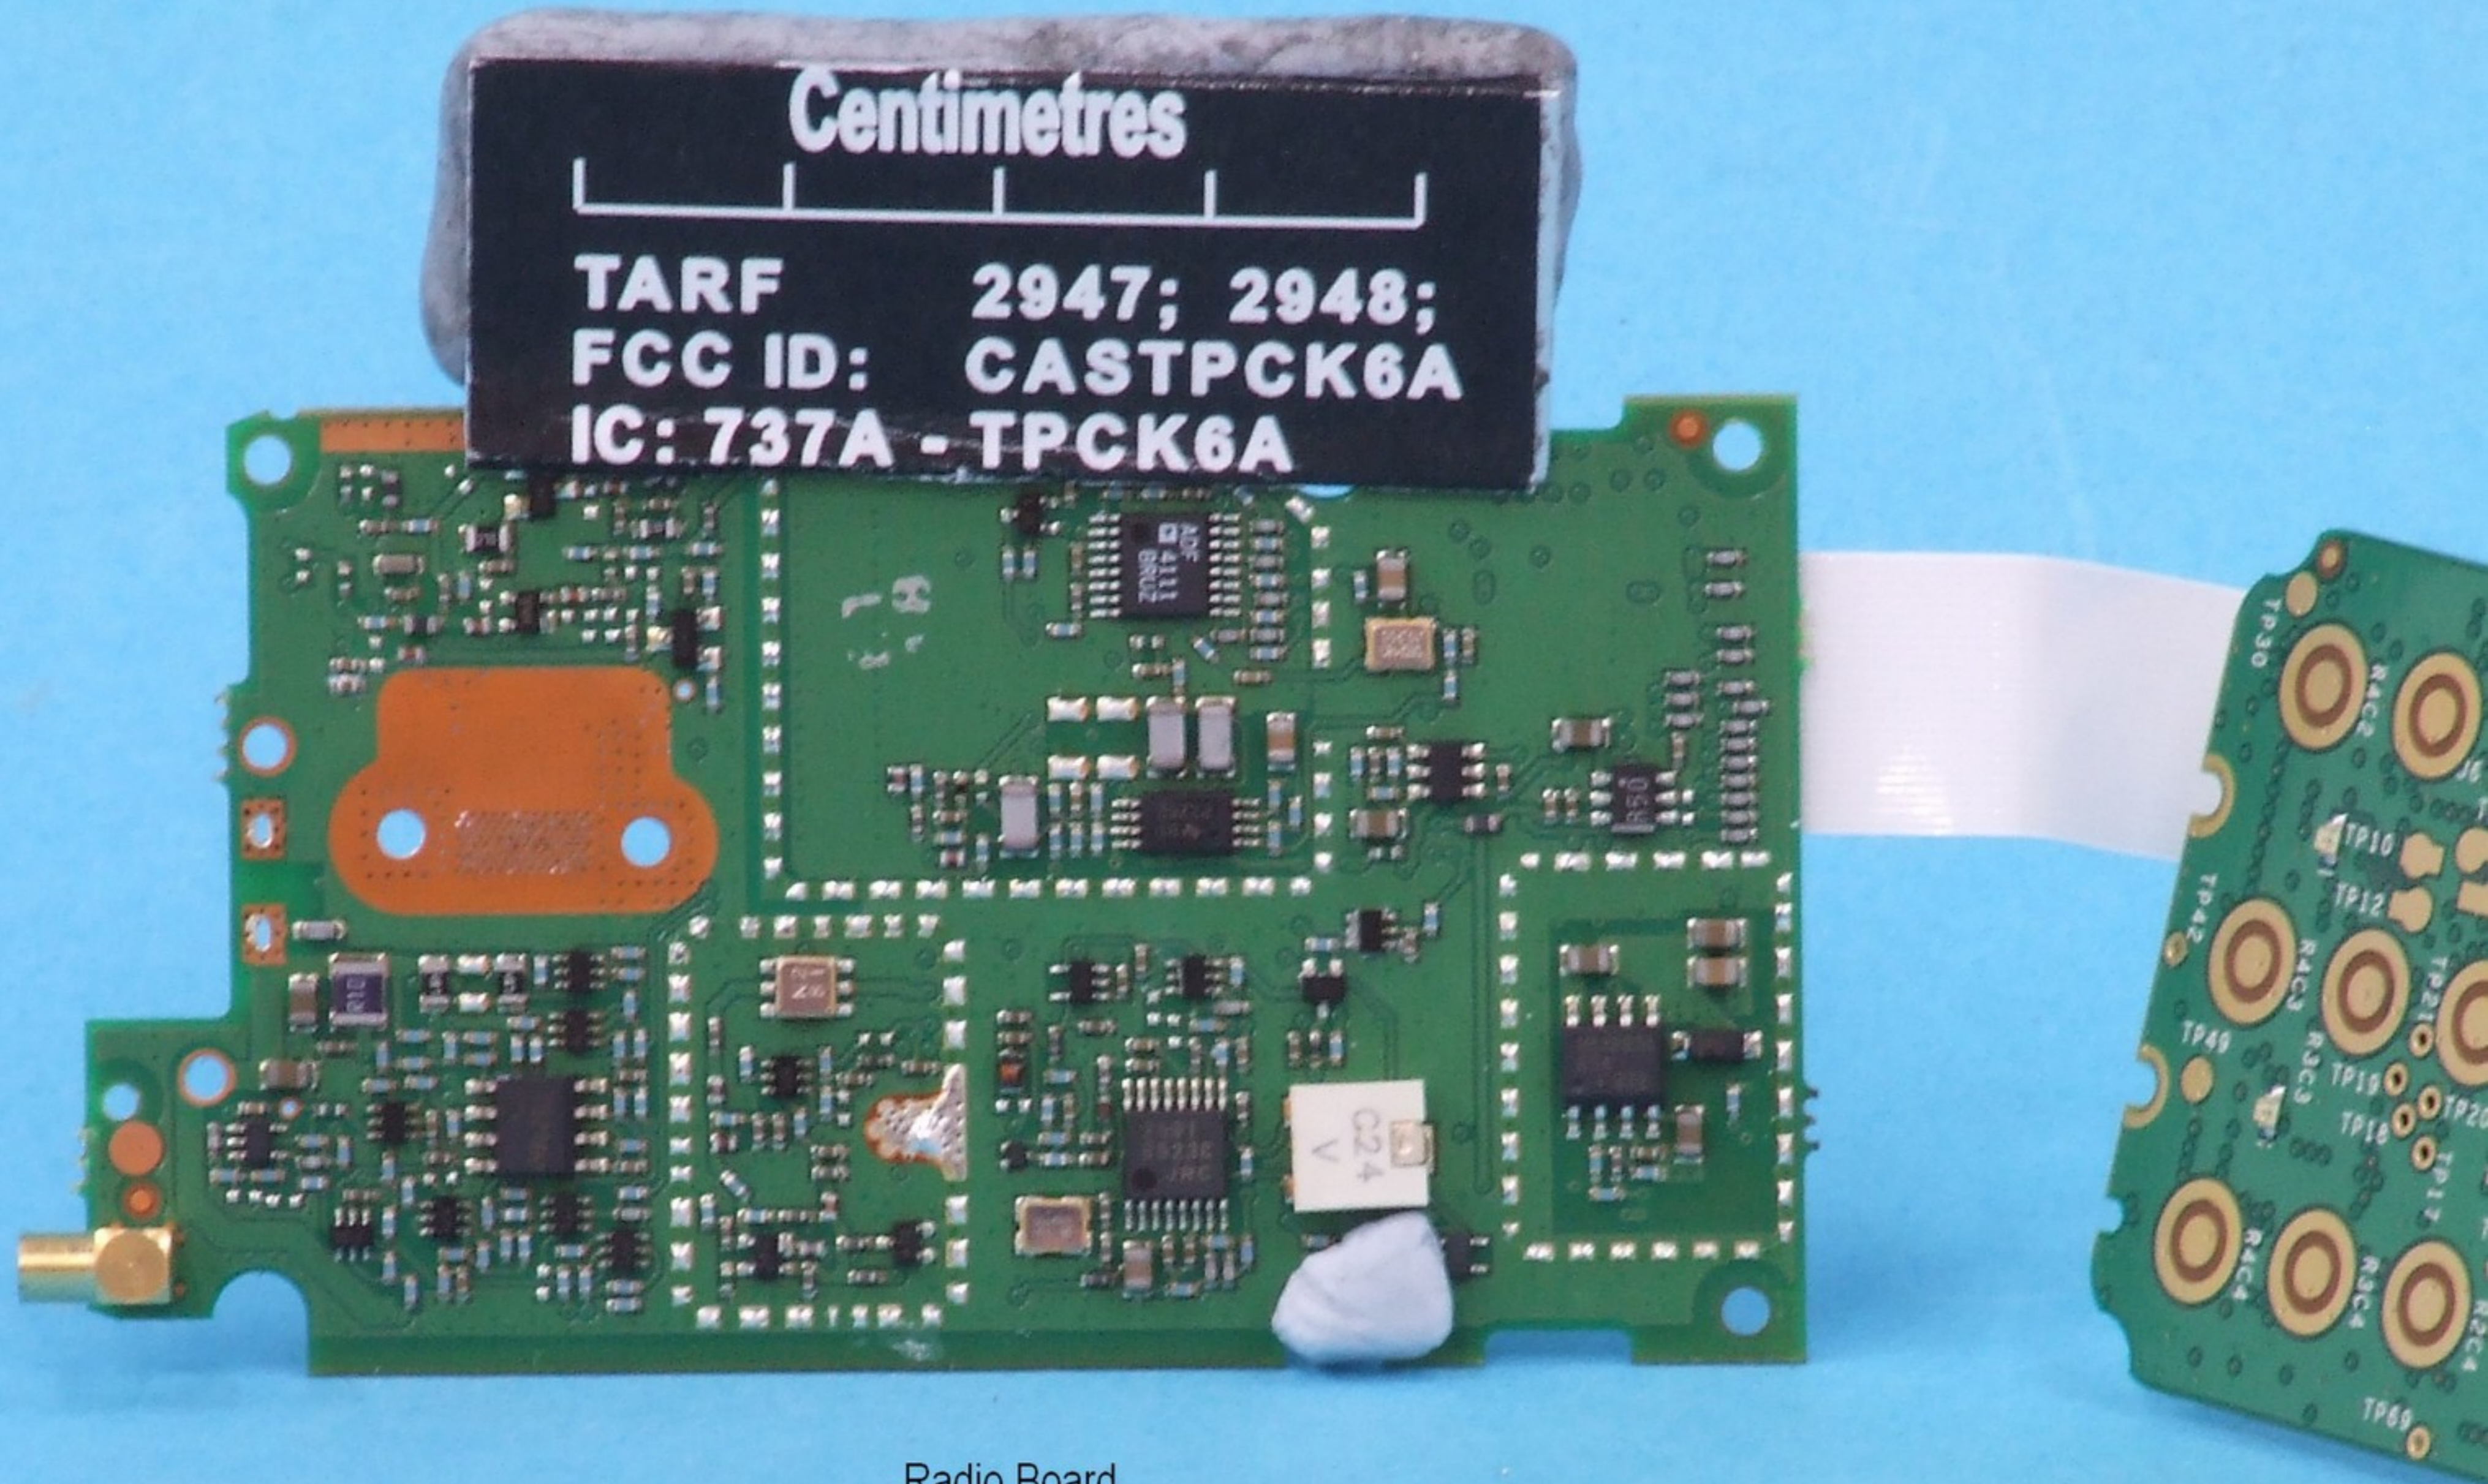

Exploded Internal View

Centimetres
TARF 2947; 2948;
FCC ID: CASTPCK6A
IC: 737A - TPCK6A

103-00103-ACAA R:001
J: 103901113 S: 5126180
50

103-00103-ACAA R:001
MA 1982 A09 0501 SC

Control Board Layout
Top View

Radio Board Layout
Top View With Cans

Centimetres
TARF 2947; 2948;
FCC ID: CASTPCK6A
IC: 737A - TPCK6A

T03-00T03-ACHA R 1P002
J-103901072 S 5112934
40

Control Board
Top View No Cans

Centimetres

TARF 2947; 2948;
FCC ID: CASTPCK6A
IC: 737A - TPCK6A

EA
1447-HW-2
MCS 105C
MA 19892
VW-1
61 VW-1
W-1

Radio Board
Top View No Cans

Centimetres
TARF 2947; 2948;
FCC ID: CASTPCK6A
IC: 737A - TPCK6A

Radio Board
Bottom View No Cans

Centimetres

TARF 2947; 2948;
FCC ID: CASTPCK6A
IC: 737A - TPCK6A

Control Board
Bottom View No Cans are Fitted

Radio Board
Bottom View With Cans Fitted