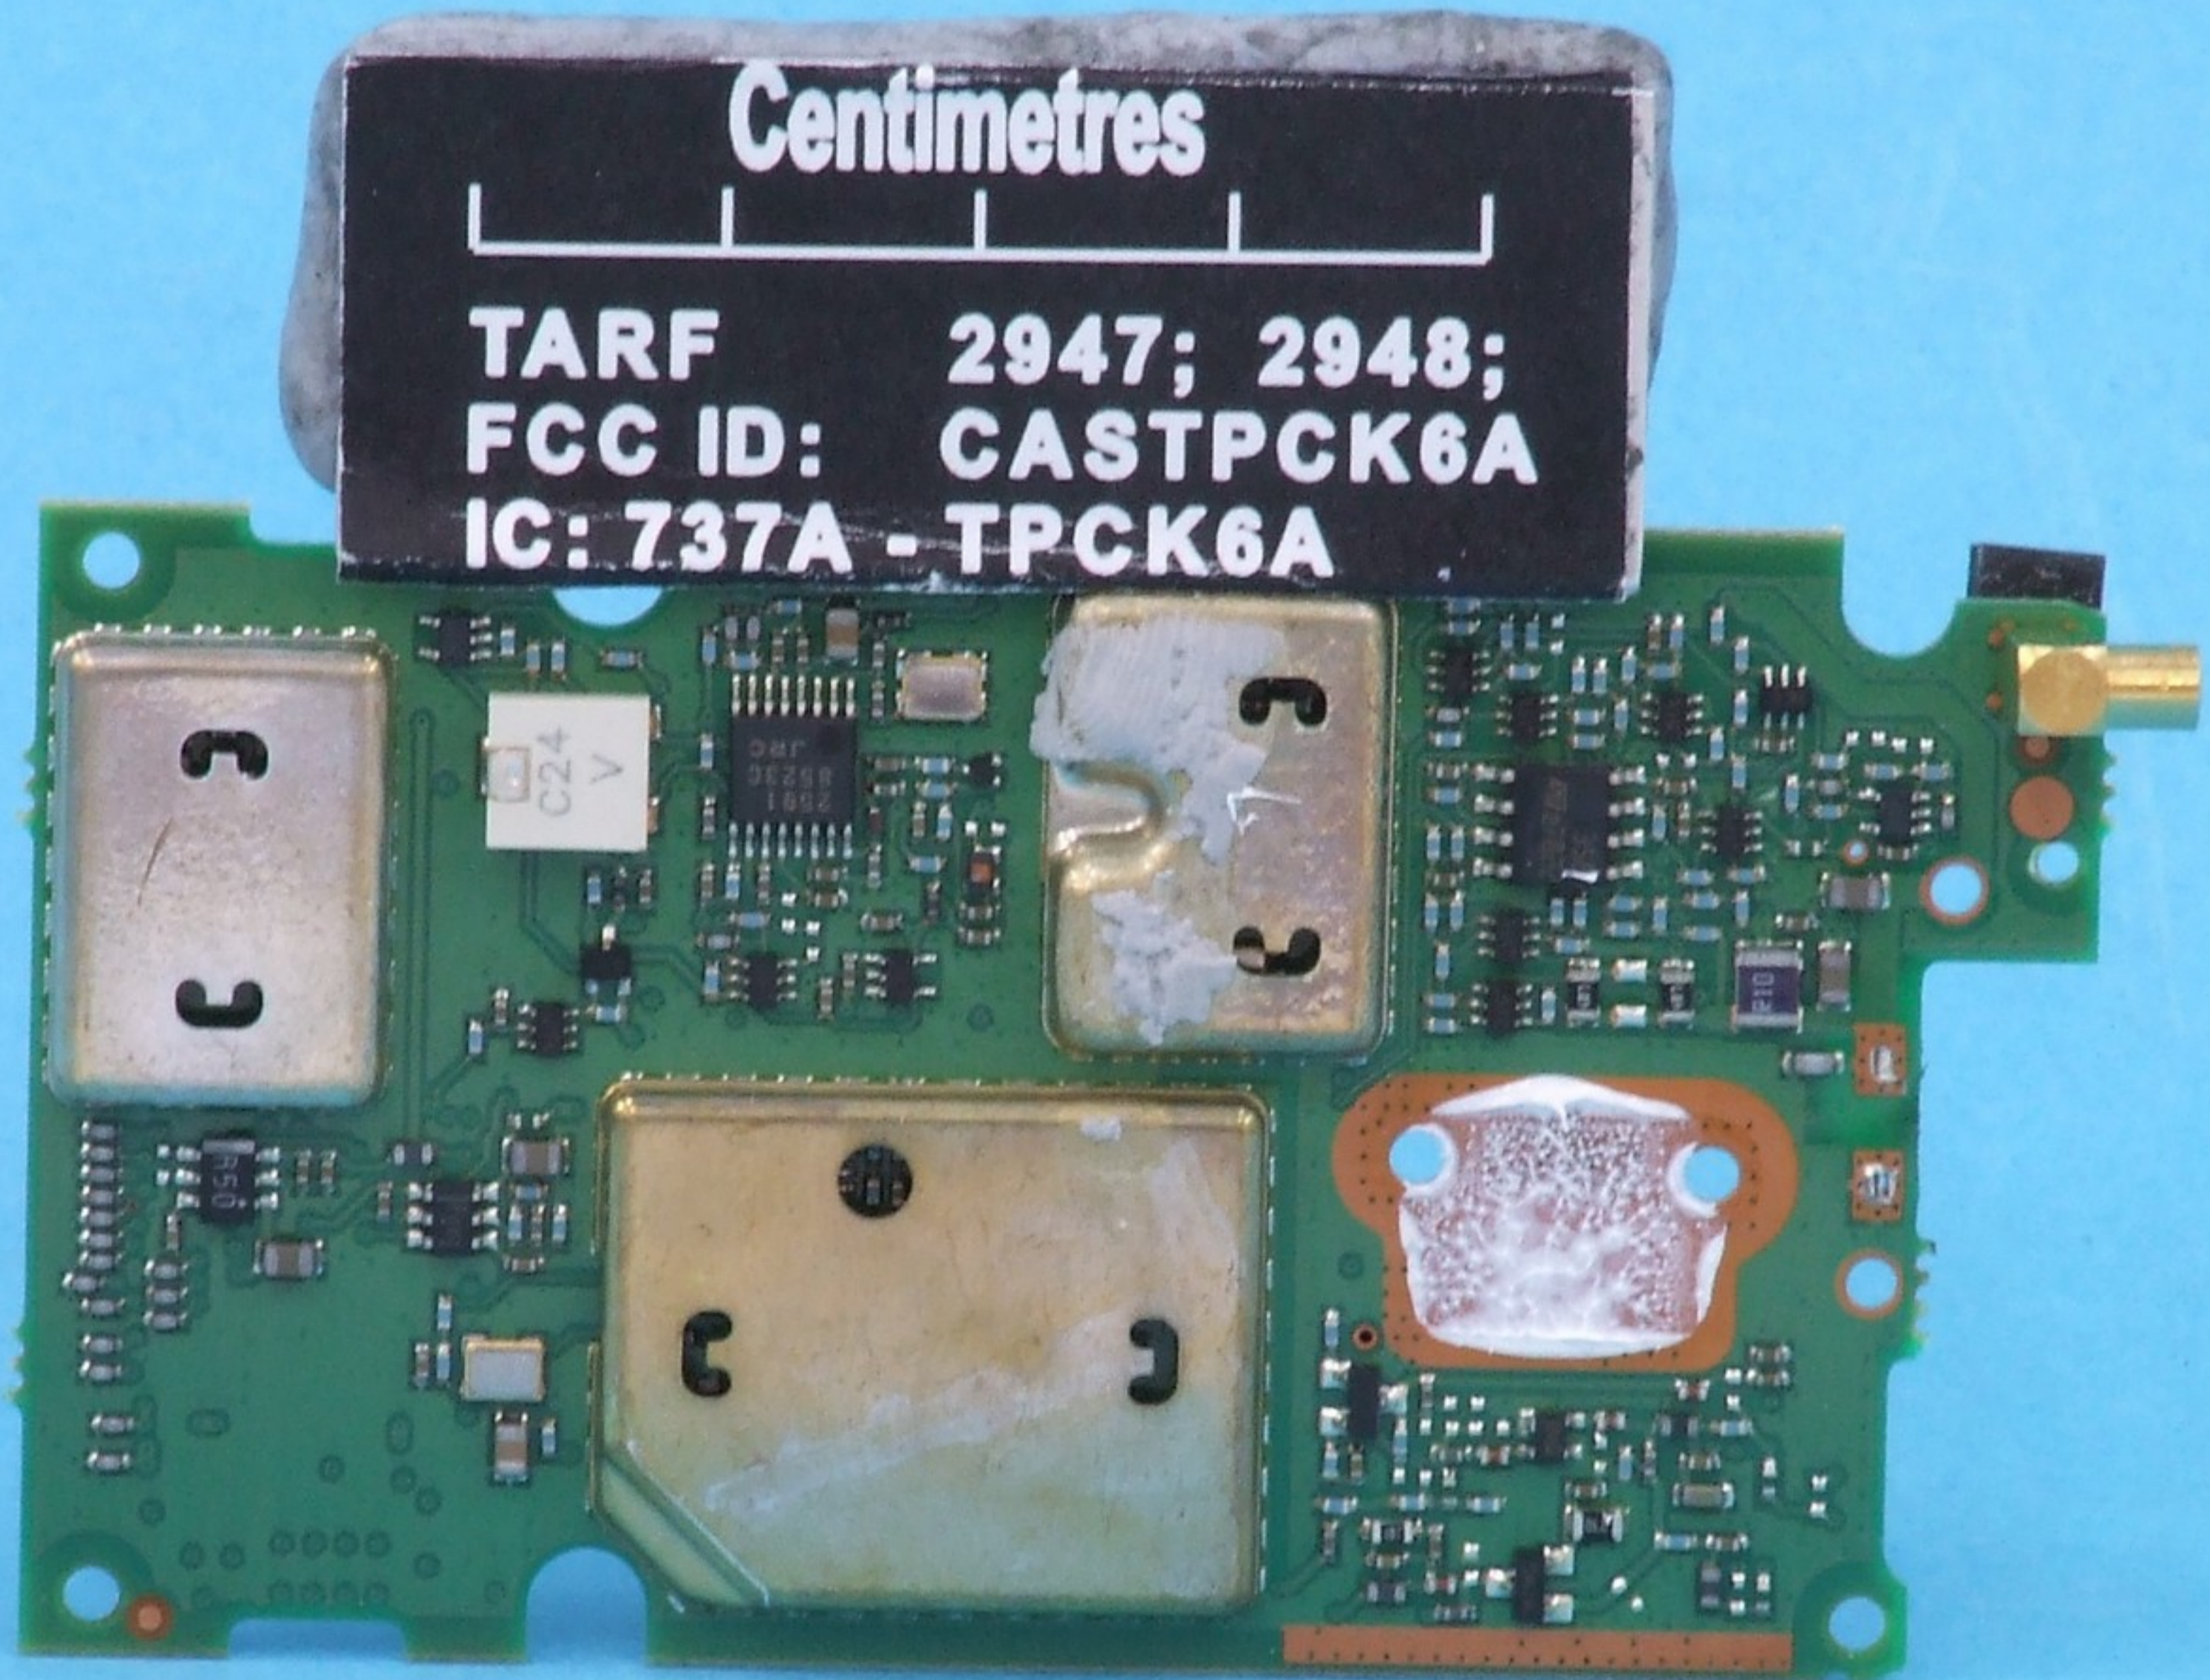

Exploded Internal View

Centimetres
TARF 2947; 2948;
FCC ID: CASTPCK6A
IC: 737A - TPCK6A

103-00103-ACAA R:001
J: 103901113 S: 5126180
50

103-00103-ACAA R:001
MA 1982 A09 0501 SC

Control Board Layout
Top View

Radio Board Layout
Top View With Cans

Centimetres
TARF 2947; 2948;
FCC ID: CASTPCK6A
IC: 737A - TPCK6A

T03-00T03-ACHA R 1P002
J-103901072 S 5112934
40

Control Board
Top View No Cans

Centimetres

TARF 2947; 2948;
FCC ID: CASTPCK6A
IC: 737A - TPCK6A

EA
1447-HW-2
MCS 105C
MA 19892
VW-1
61 VW-1
W-1

Radio Board
Top View No Cans

Centimetres
TARF 2947; 2948;
FCC ID: CASTPCK6A
IC: 737A - TPCK6A

Radio Board
Bottom View No Cans

Centimetres

TARF 2947; 2948;
FCC ID: CASTPCK6A
IC: 737A - TPCK6A

Control Board
Bottom View No Cans are Fitted

Radio Board
Bottom View With Cans Fitted