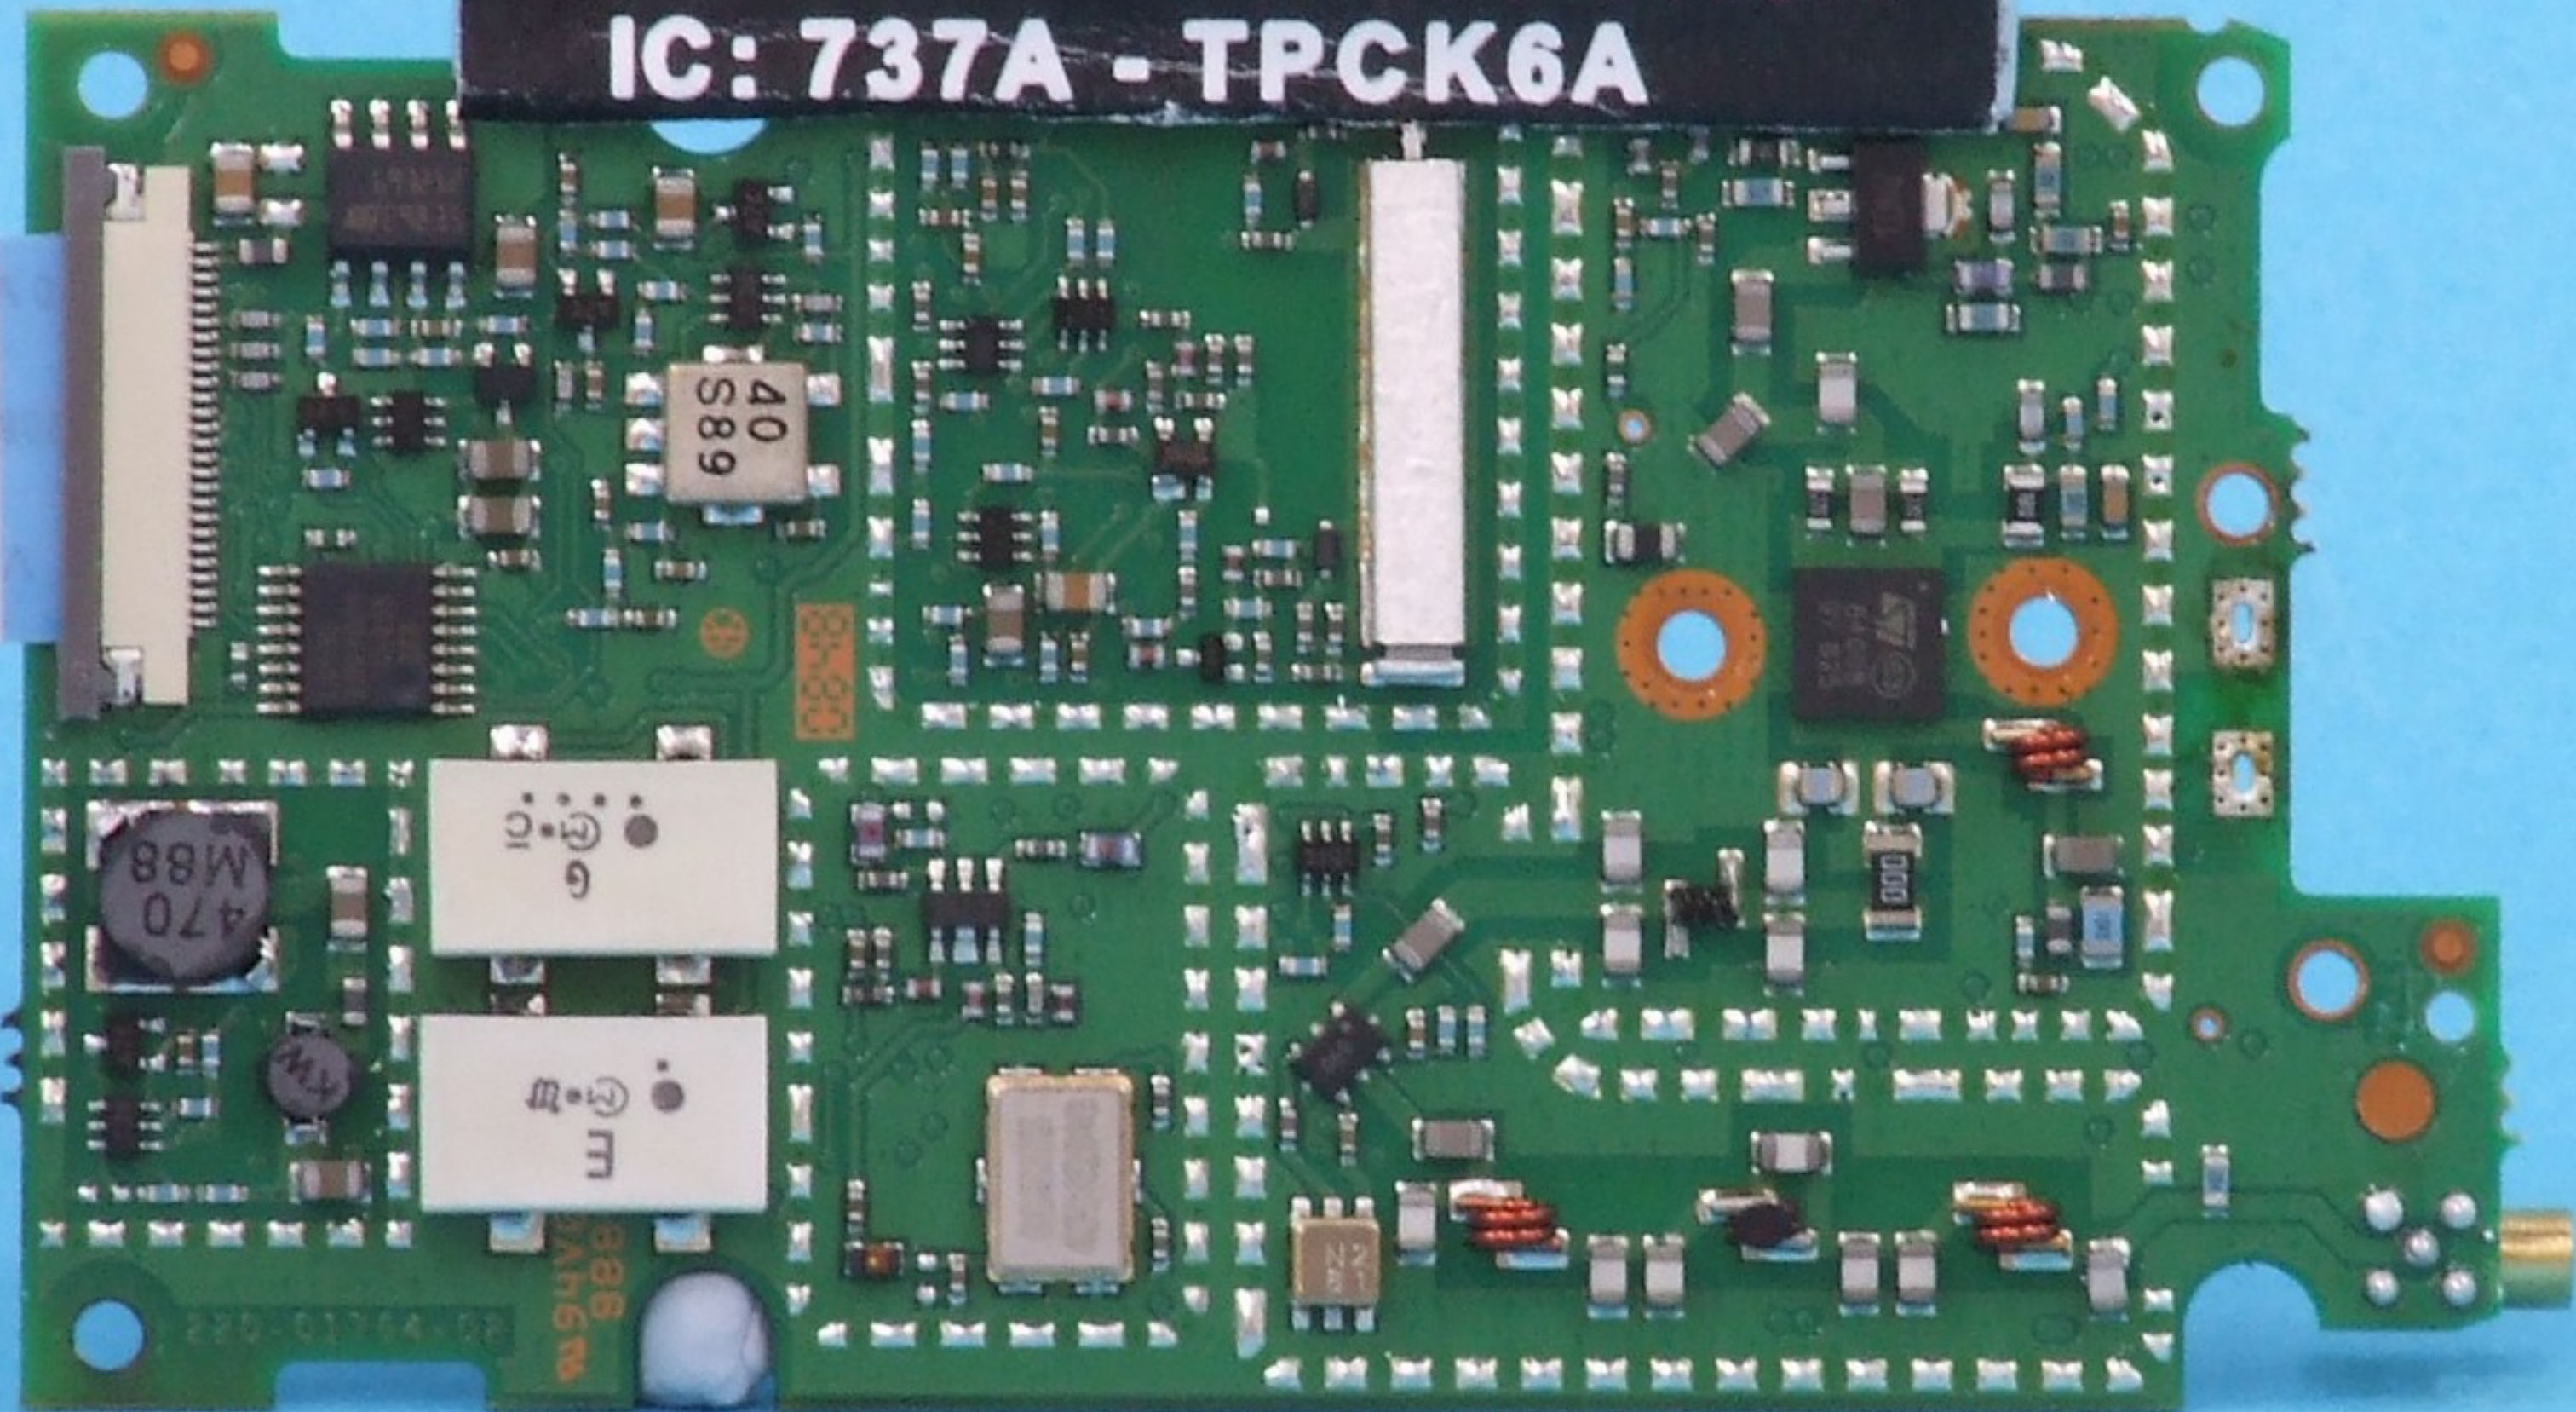

Exploded Internal View

Centimetres
TARF 2947; 2948;
FCC ID: CASTPCK6A
IC: 737A - TPCK6A

103-00103-ACAA R:001
J: 103901113 S: 5126180
50

103-00103-ACAA R:001
MA 1982 A09 0501 SC

Control Board Layout
Top View

Radio Board Layout
Top View With Cans

Centimetres
TARF 2947; 2948;
FCC ID: CASTPCK6A
IC: 737A - TPCK6A

T03-00T03-ACHA R 1P002
J-103901072 S 5112934
40

Control Board
Top View No Cans

Centimetres

TARF 2947; 2948;
FCC ID: CASTPCK6A
IC: 737A - TPCK6A

EA
1447-HW-2
MCS 105C
MA 19892
VW-1
61 VW-1
W-1

Radio Board
Top View No Cans

Centimetres
TARF 2947; 2948;
FCC ID: CASTPCK6A
IC: 737A - TPCK6A

Radio Board
Bottom View No Cans

Centimetres

TARF 2947; 2948;
FCC ID: CASTPCK6A
IC: 737A - TPCK6A

Control Board
Bottom View No Cans are Fitted

Radio Board
Bottom View With Cans Fitted