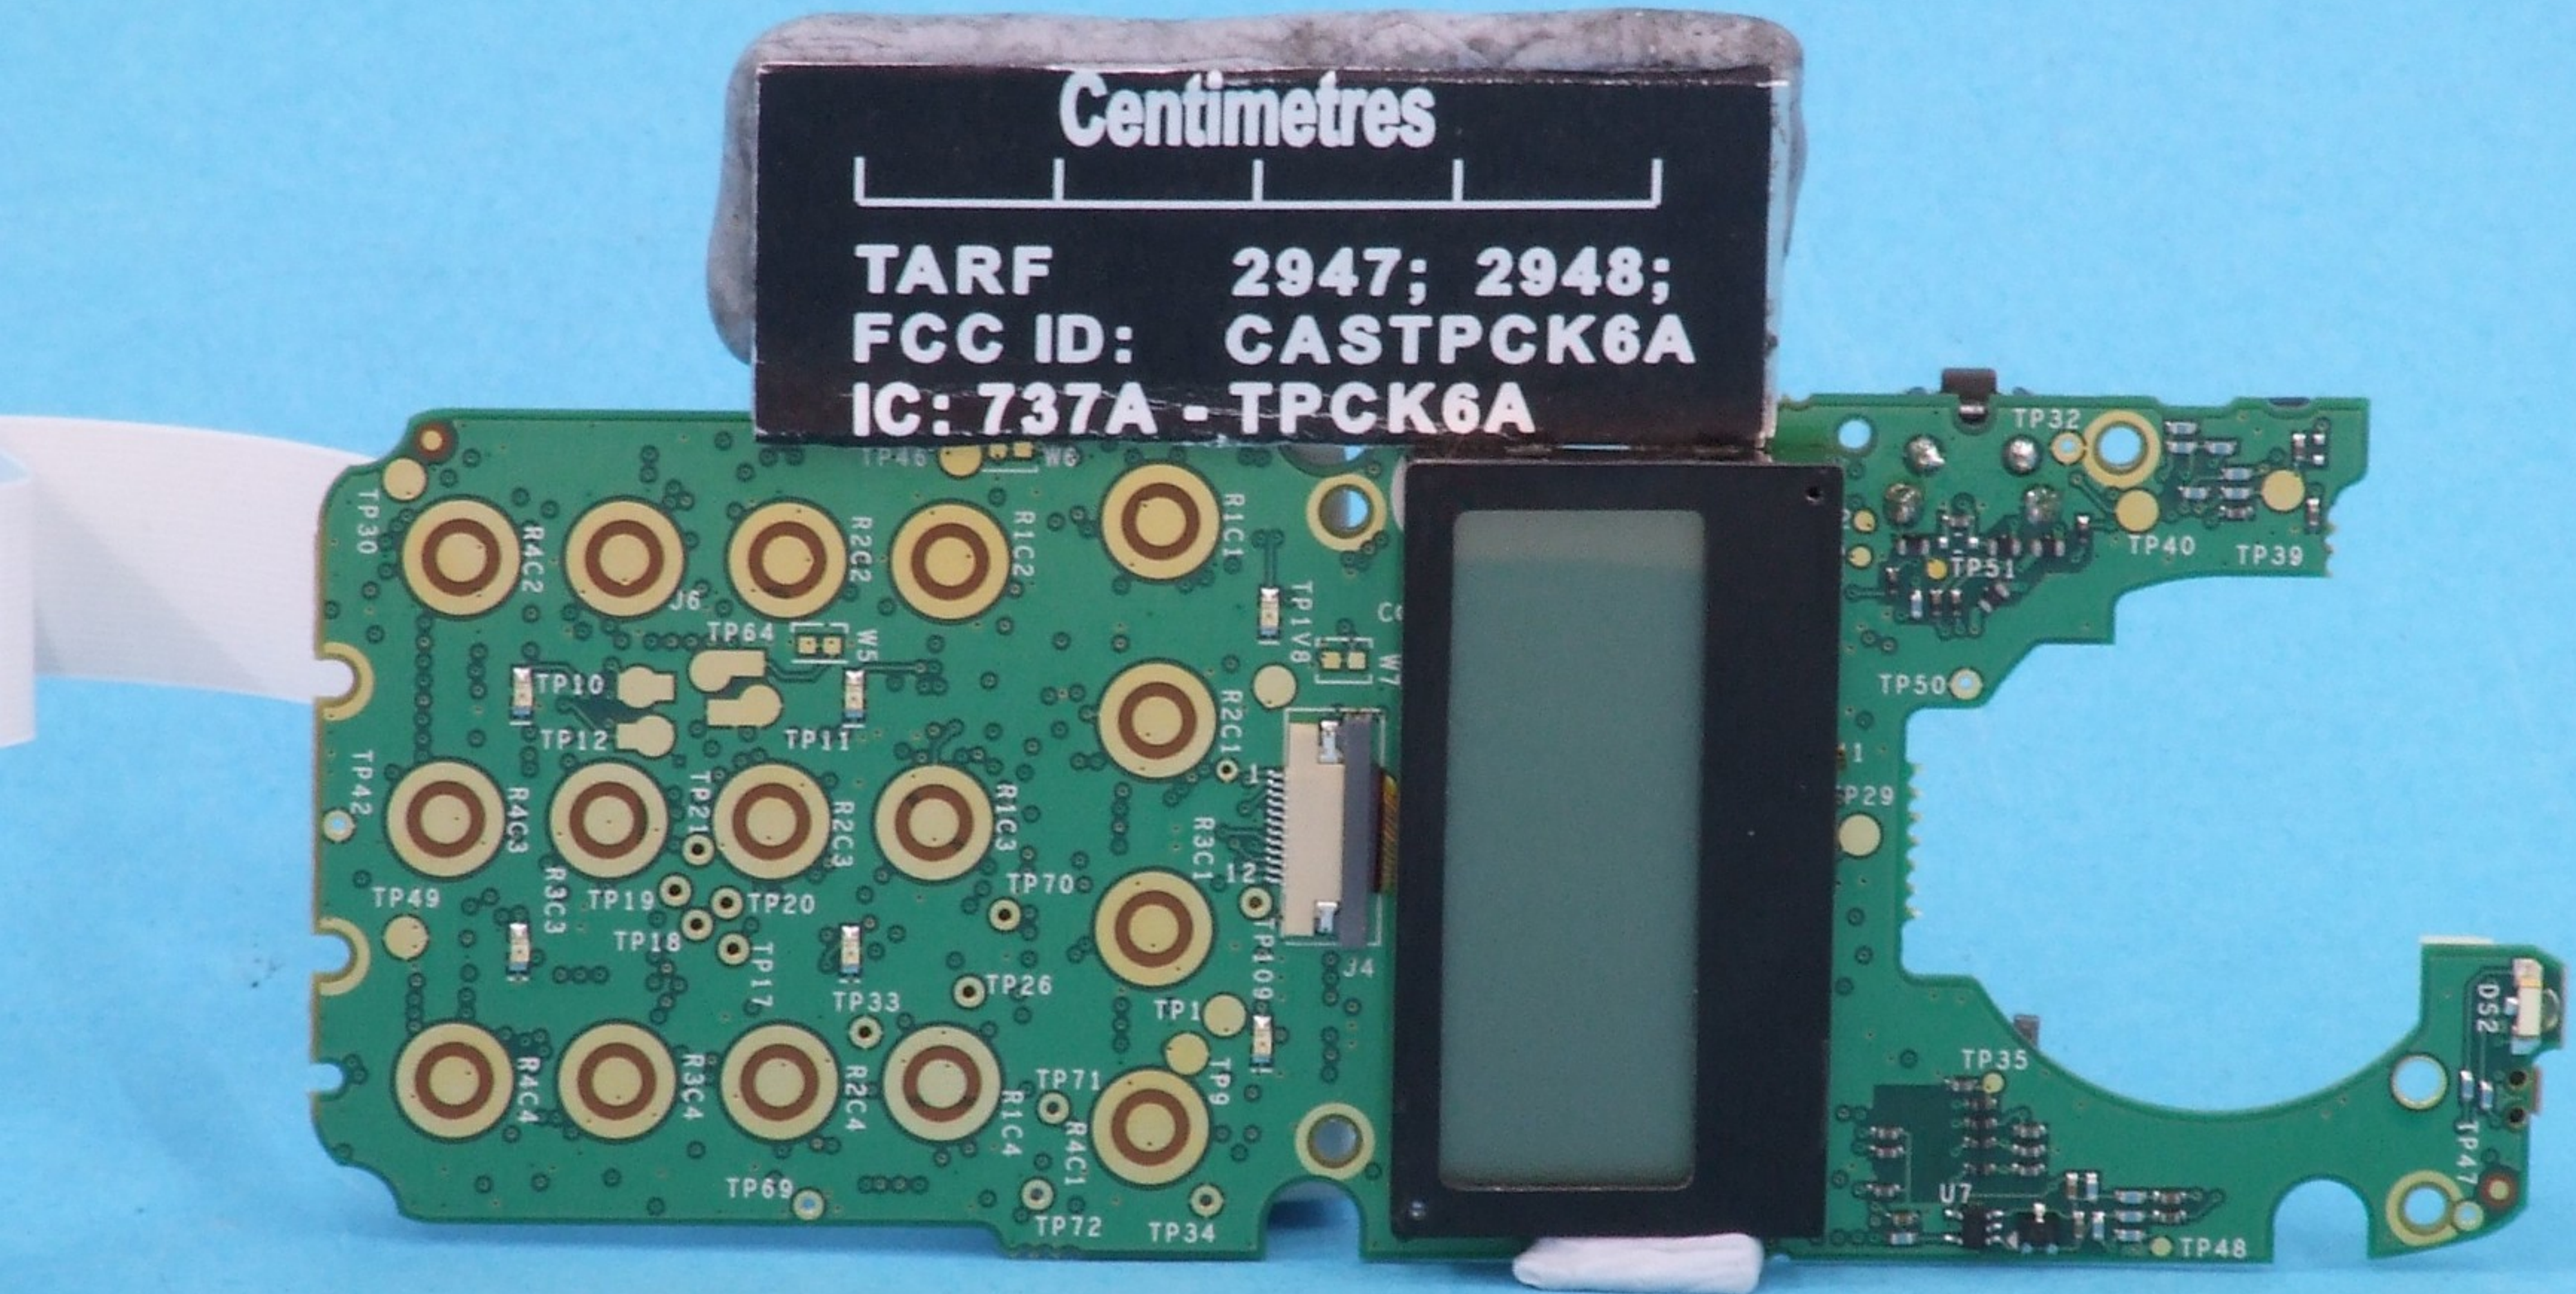

Exploded Internal View

Centimetres
TARF 2947; 2948;
FCC ID: CASTPCK6A
IC: 737A - TPCK6A

103-00103-ACAA R:001
J: 103901113 S: 5126180
50

103-00103-ACAA R:001
MA 1982 A09 0501 SC

Control Board Layout
Top View

Radio Board Layout
Top View With Cans

Centimetres
TARF 2947; 2948;
FCC ID: CASTPCK6A
IC: 737A - TPCK6A

T03-00T03-ACHA R 1P002
J-103901072 S 5112934
40

Control Board
Top View No Cans

Centimetres

TARF 2947; 2948;
FCC ID: CASTPCK6A
IC: 737A - TPCK6A

EA
1447-HW-2
MCS 105C
MA 19892
VW-1
61 VW-1
W-1

Radio Board
Top View No Cans

Centimetres
TARF 2947; 2948;
FCC ID: CASTPCK6A
IC: 737A - TPCK6A

Radio Board
Bottom View No Cans

Centimetres

TARF 2947; 2948;
FCC ID: CASTPCK6A
IC: 737A - TPCK6A

Control Board
Bottom View No Cans are Fitted

Radio Board
Bottom View With Cans Fitted