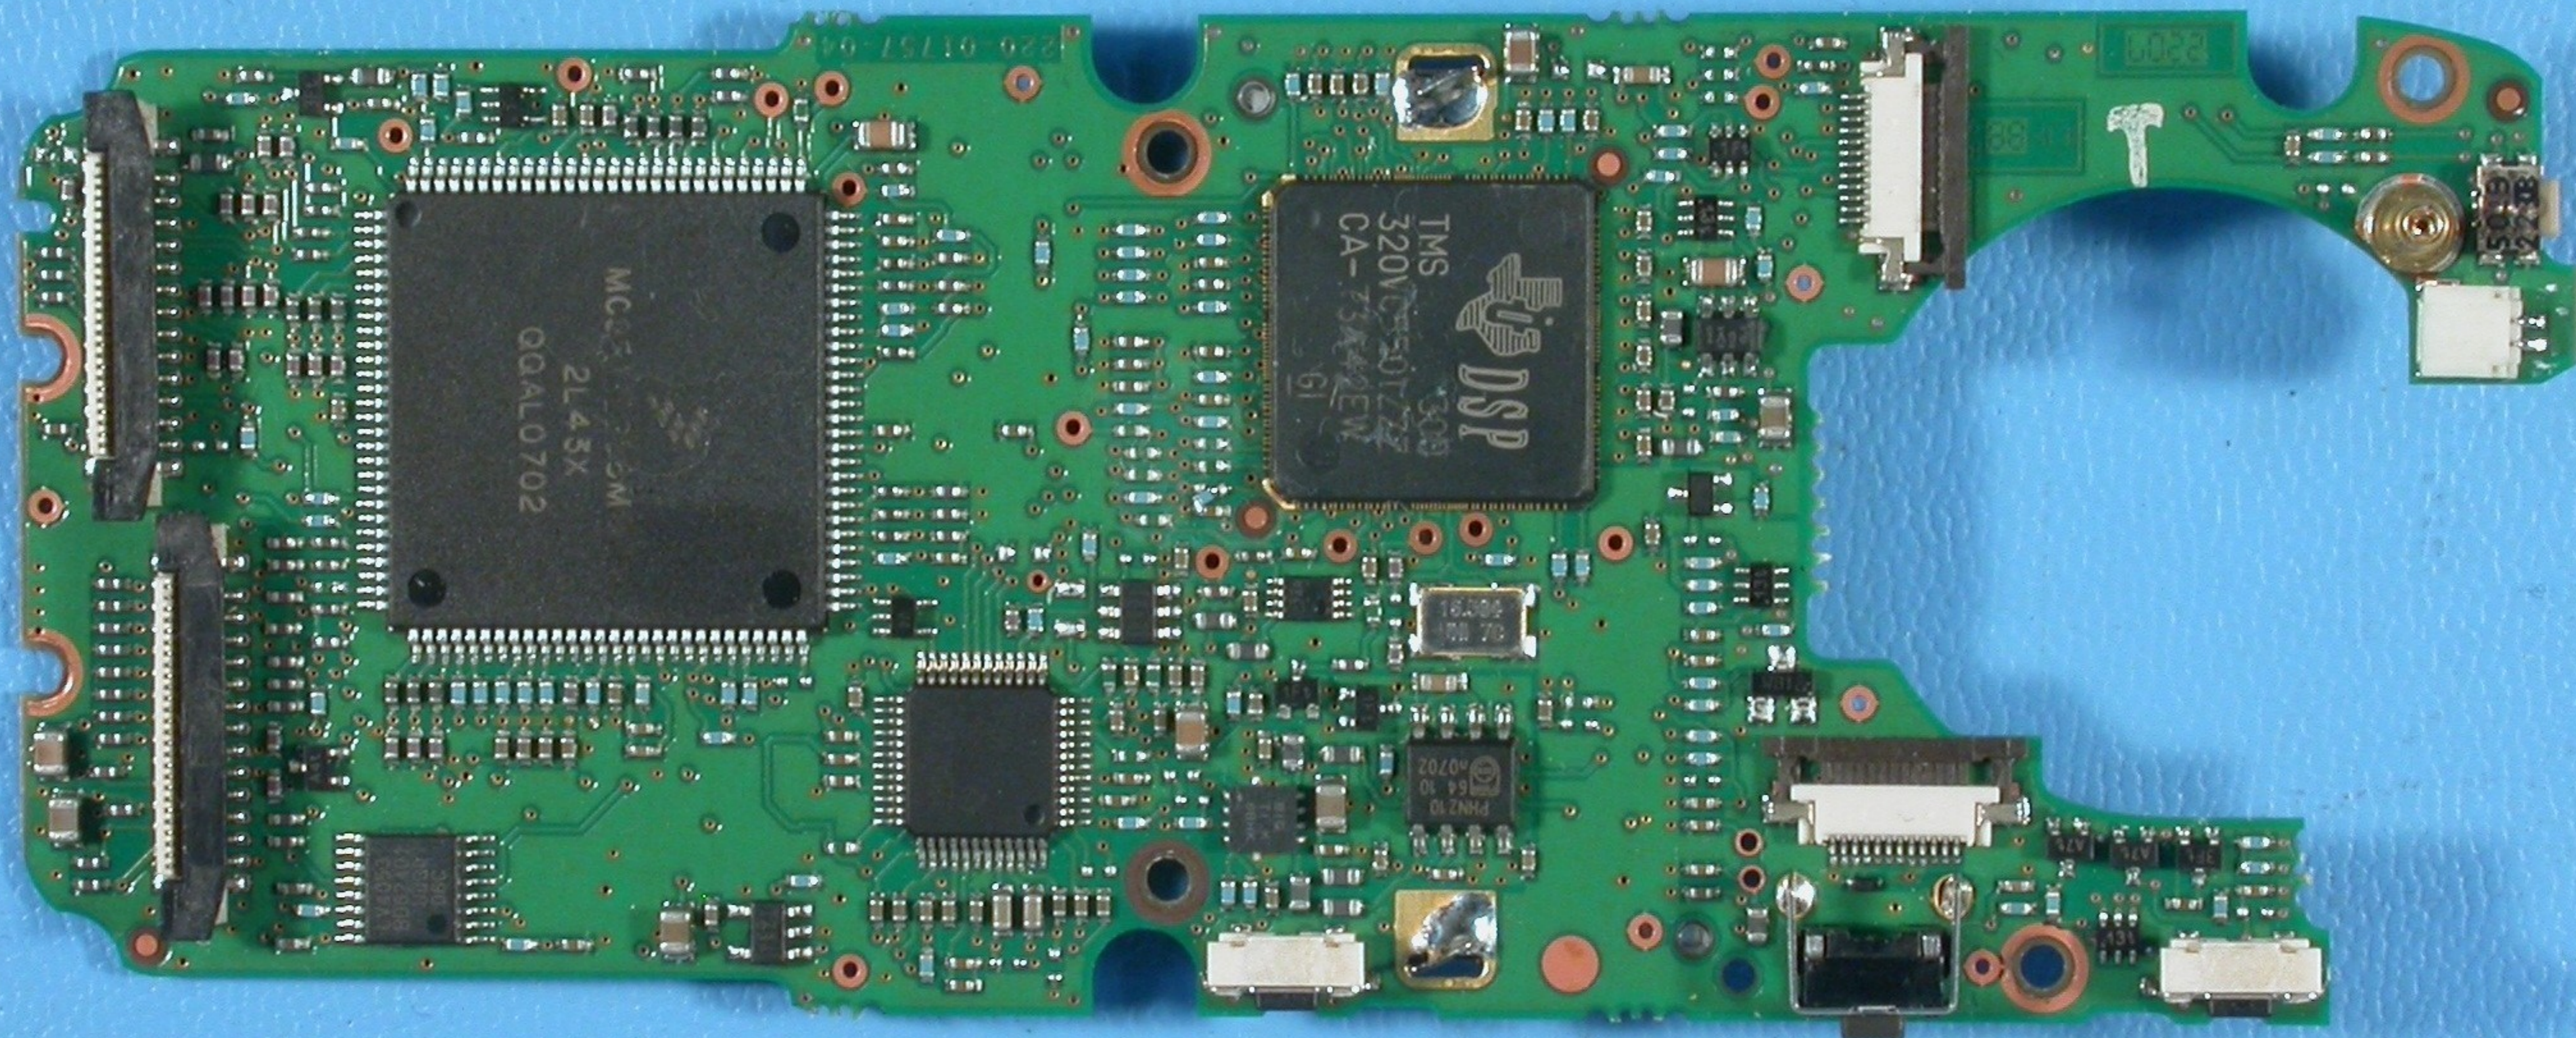

Centimetres

Tar# 2830, 2831  
FCC ID: CA8TPCC0A  
IC: 737A-TPCC0A

TPCC0A Internal Control Board Front View

TPCC0A Internal Control Board Rear View

Centimetres

Tarf 2830, 2831  
FCC ID: CA8TPCC0A  
IC: 737A-TPCC0A

TPCC0A Internal RF Board TOP View Cans Removed

Centimetres

Tarf 2830, 2831  
FCC ID: CA8TPCC0A  
IC: 737A-TPCC0A

TPCC0A Internal RF Board Bottom View Cans Removed

**Centimetres**

**Tarf 2830, 2831**  
**FCC ID: CA8TPCC0A**  
**IC: 737A-TPCC0A**

T03-00102-ZZZY R: IP003  
J: 103900806 S: 5001425  
Q: 6

TPCC0A Internal RF Board Top View

TPCC0A Internal RF Board Bottom View