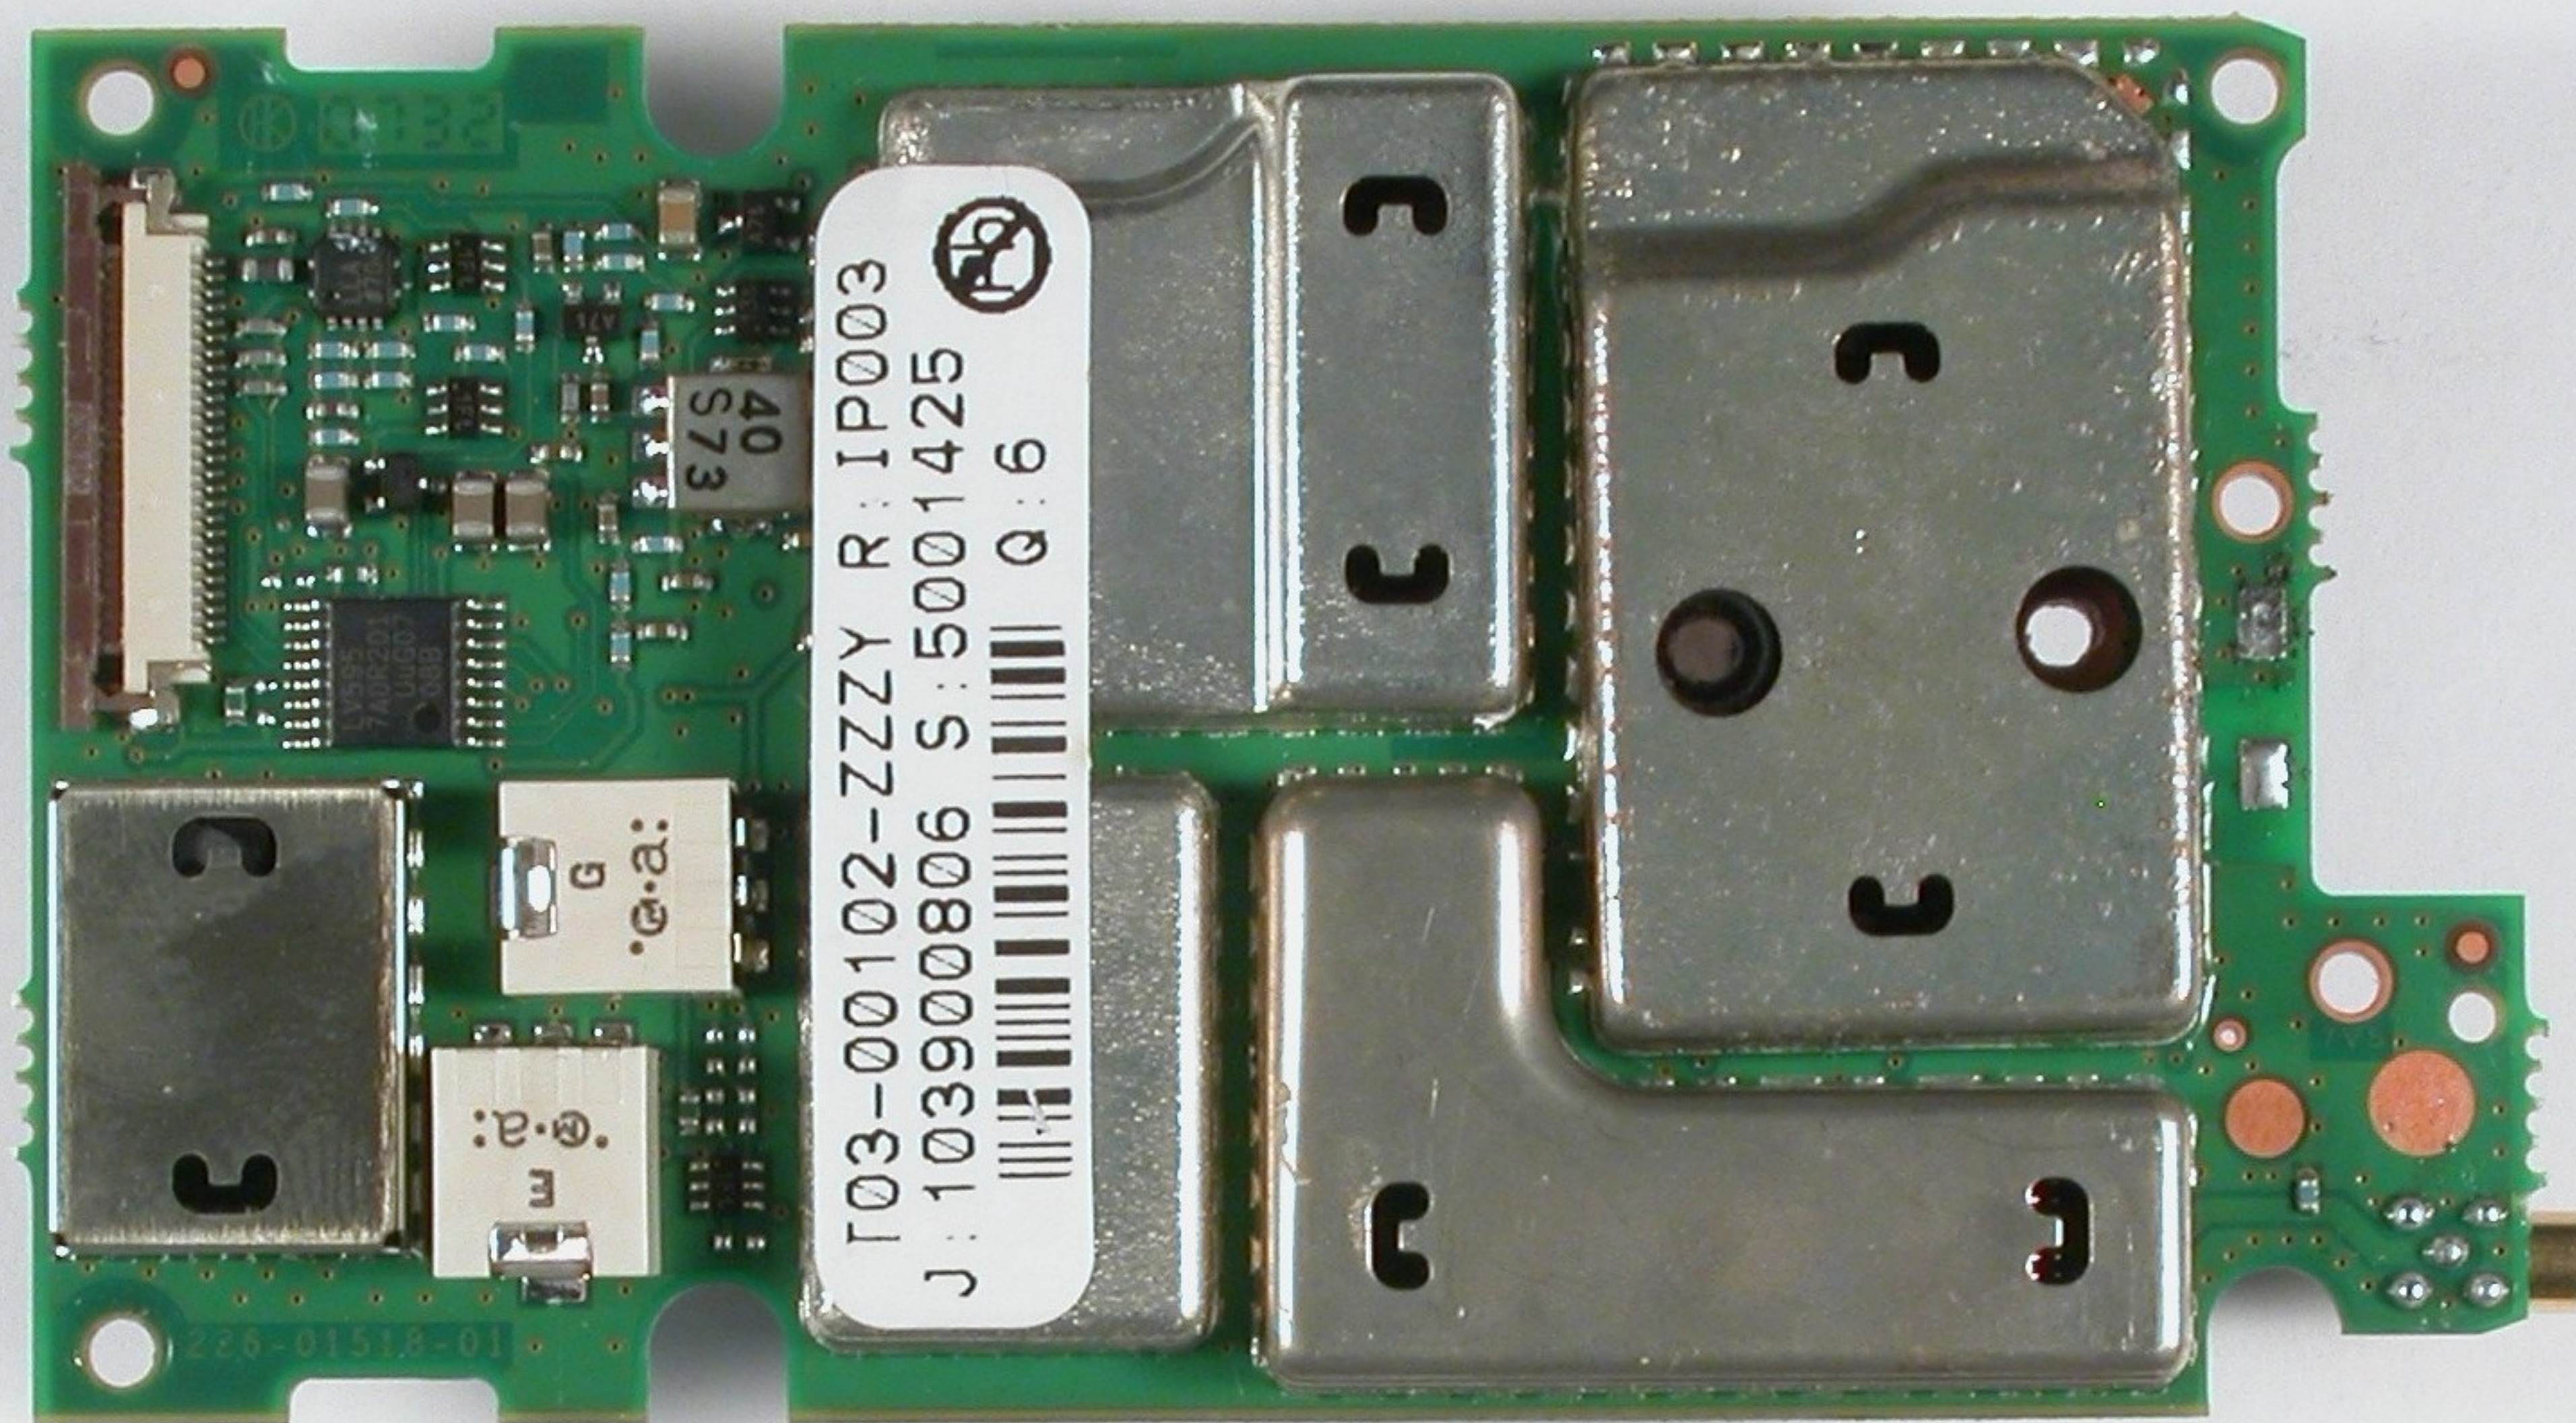

Centimetres

Tar# 2830, 2831  
FCC ID: CA8TPCC0A  
IC: 737A-TPCC0A

TPCC0A Internal Control Board Front View

TPCC0A Internal Control Board Rear View

Centimetres

Tarf 2830, 2831  
FCC ID: CA8TPCC0A  
IC: 737A-TPCC0A

TPCC0A Internal RF Board TOP View Cans Removed

Centimetres

Tarf 2830, 2831  
FCC ID: CA8TPCC0A  
IC: 737A-TPCC0A

TPCC0A Internal RF Board Bottom View Cans Removed

**Centimetres**

**Tarf 2830, 2831**  
**FCC ID: CA8TPCC0A**  
**IC: 737A-TPCC0A**

T03-00102-ZZZY R: IP003  
J: 103900806 S: 5001425  
Q: 6

TPCC0A Internal RF Board Top View

TPCC0A Internal RF Board Bottom View