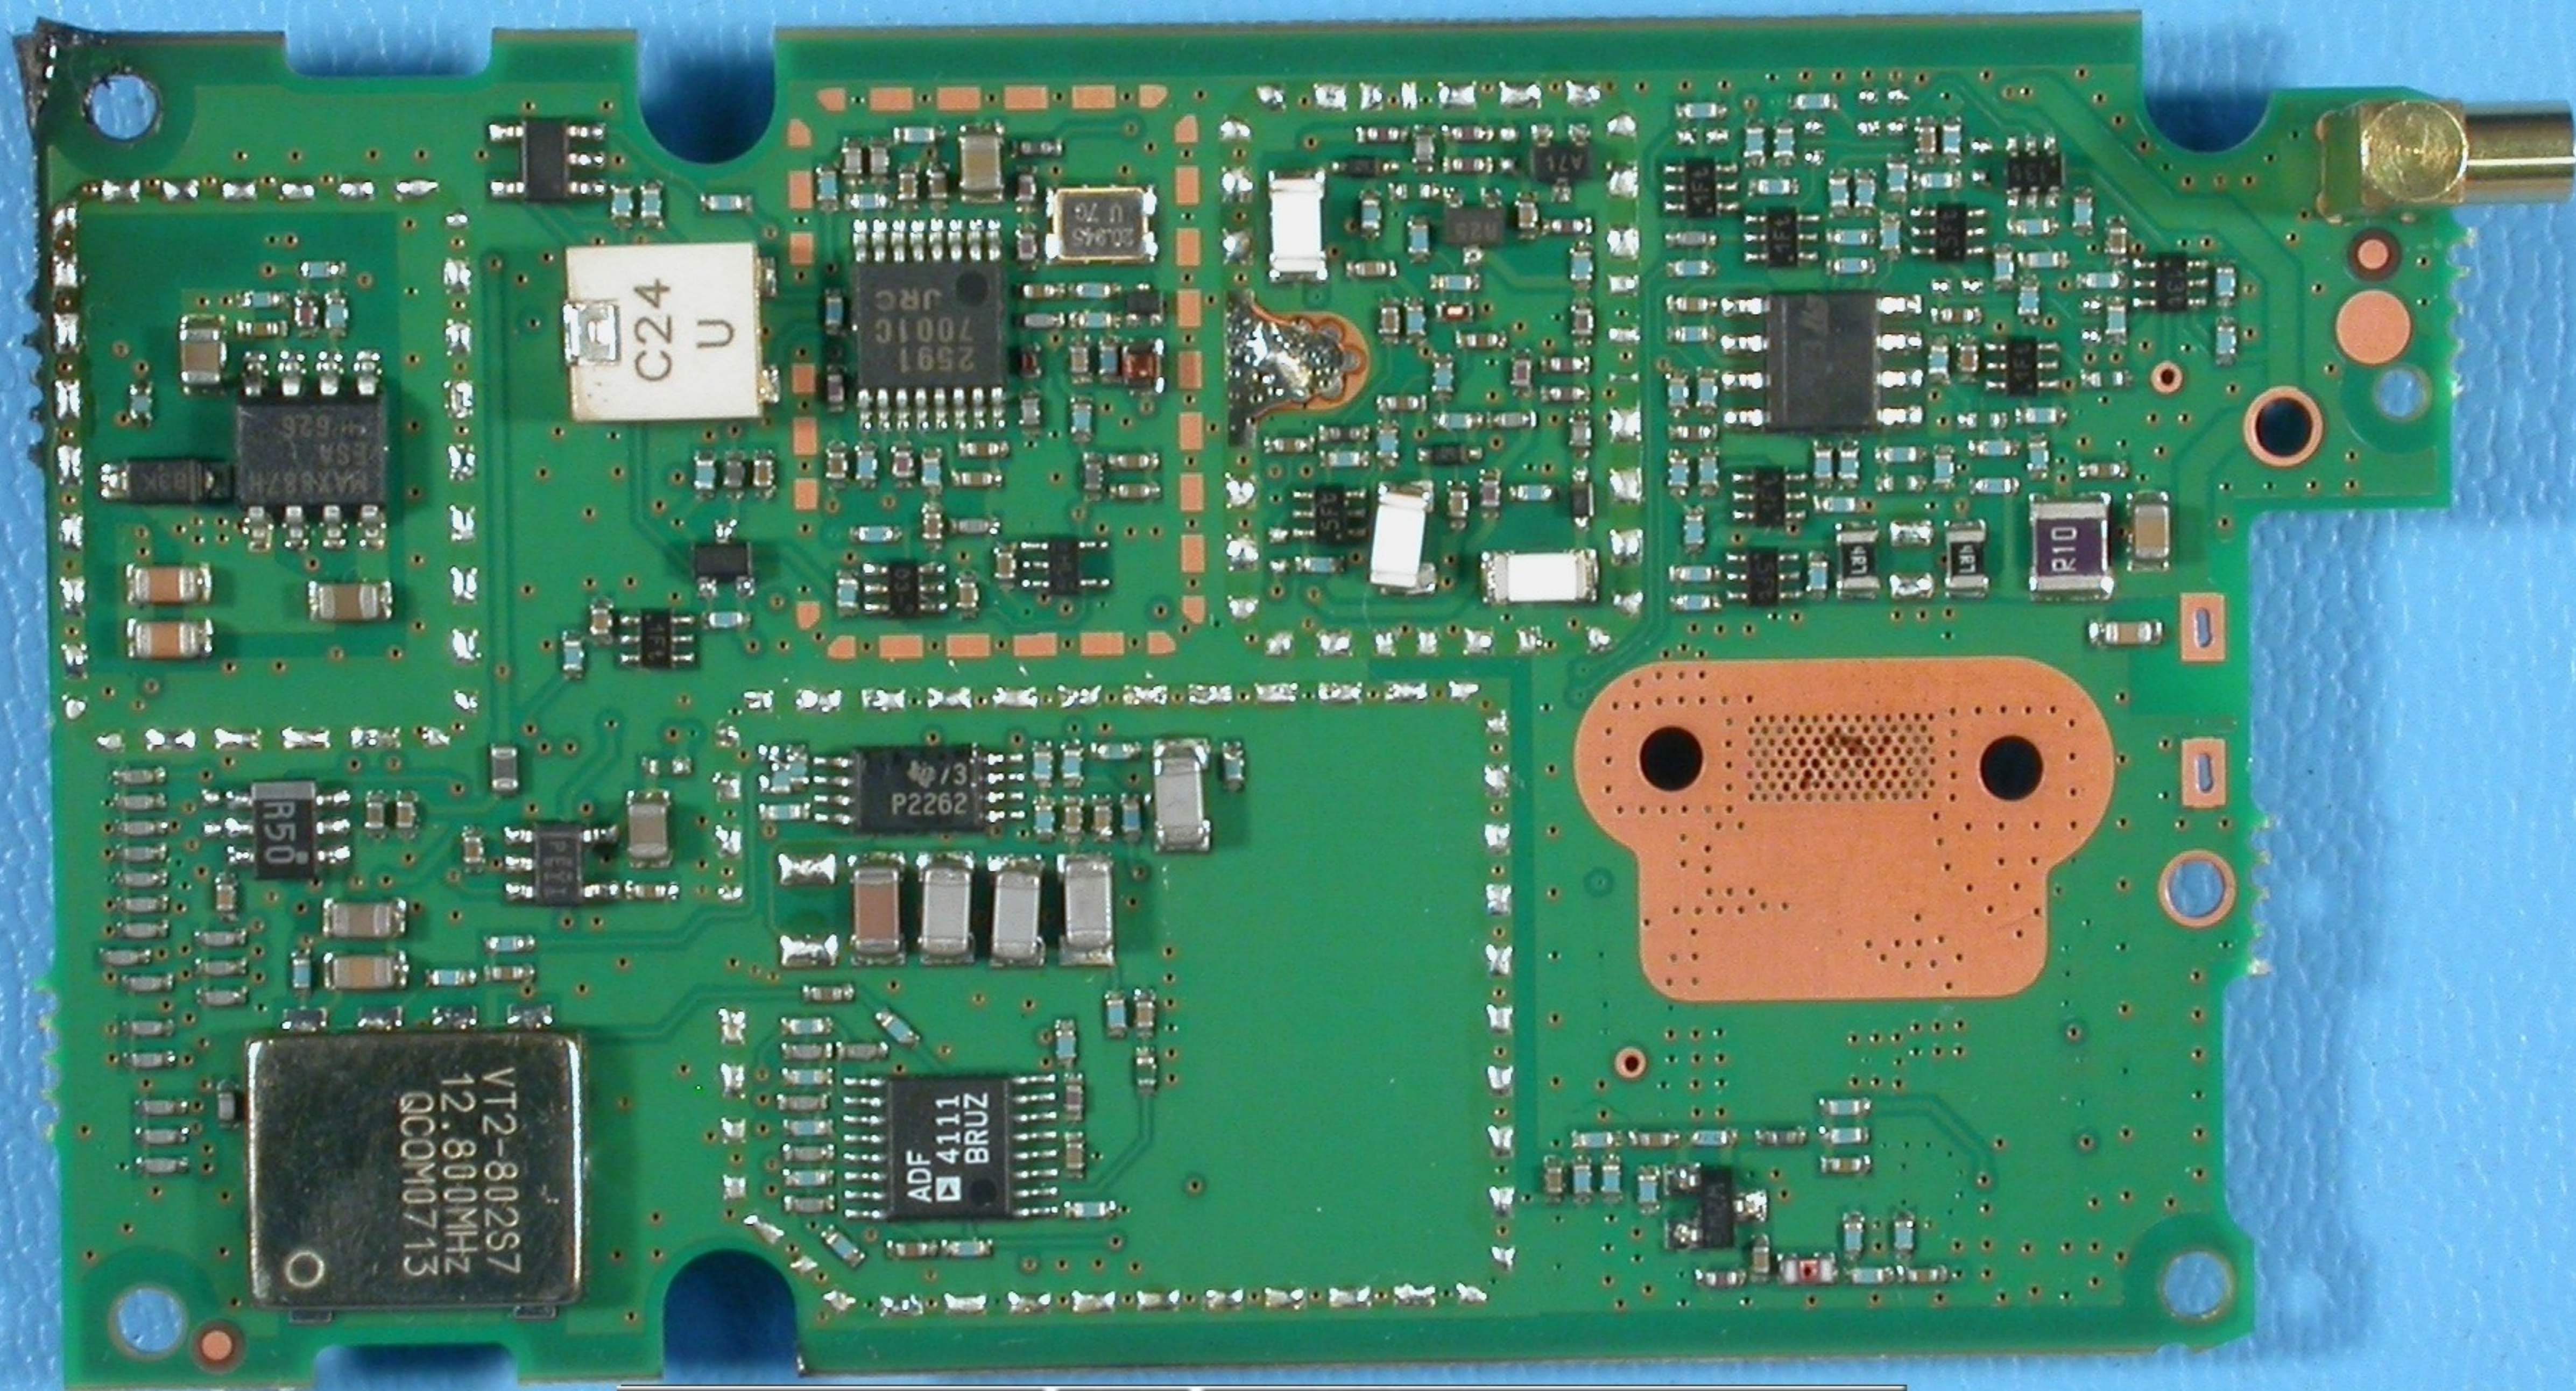

Centimetres

Tar# 2830, 2831  
FCC ID: CA8TPCC0A  
IC: 737A-TPCC0A

TPCC0A Internal Control Board Front View

TPCC0A Internal Control Board Rear View

Centimetres

Tarf 2830, 2831  
FCC ID: CA8TPCC0A  
IC: 737A-TPCC0A

TPCC0A Internal RF Board TOP View Cans Removed

Centimetres

Tarf 2830, 2831  
FCC ID: CA8TPCC0A  
IC: 737A-TPCC0A

TPCC0A Internal RF Board Bottom View Cans Removed

**Centimetres**

**Tarf 2830, 2831**  
**FCC ID: CA8TPCC0A**  
**IC: 737A-TPCC0A**

T03-00102-ZZZY R: IP003  
J: 103900806 S: 5001425  
Q: 6

TPCC0A Internal RF Board Top View

TPCC0A Internal RF Board Bottom View