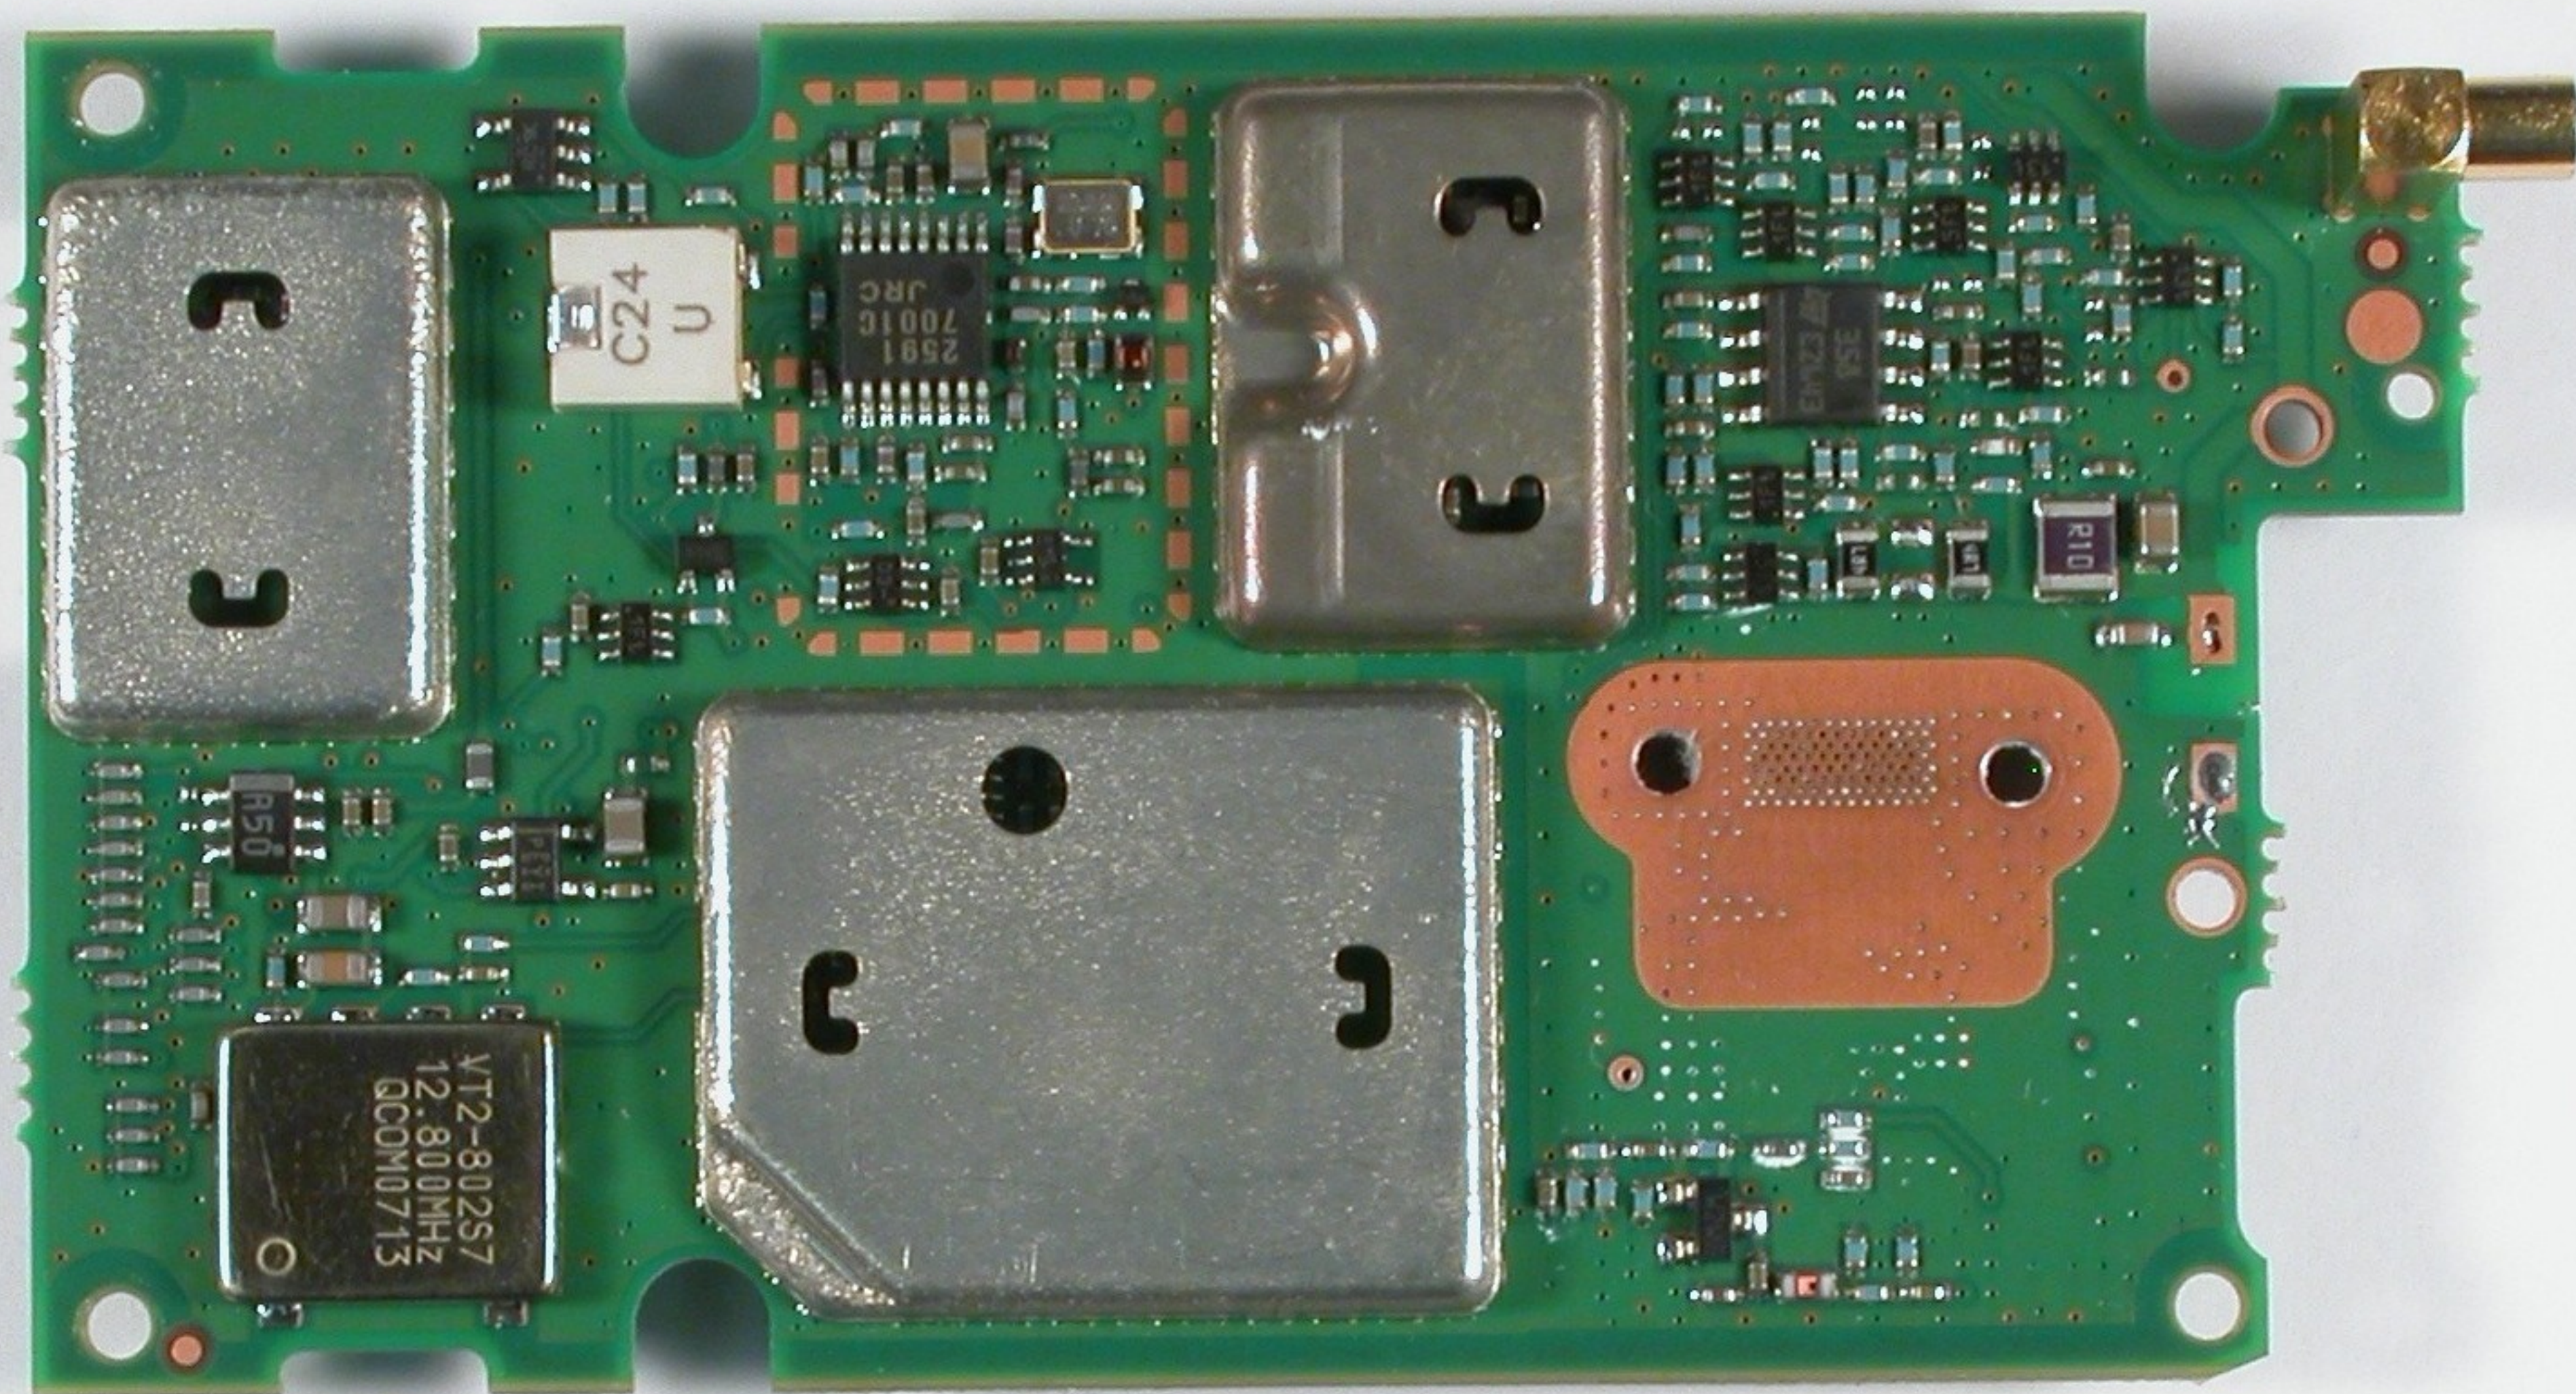

Centimetres

Tar# 2830, 2831  
FCC ID: CA8TPCC0A  
IC: 737A-TPCC0A

TPCC0A Internal Control Board Front View

TPCC0A Internal Control Board Rear View

Centimetres

Tarf 2830, 2831  
FCC ID: CA8TPCC0A  
IC: 737A-TPCC0A

TPCC0A Internal RF Board TOP View Cans Removed

Centimetres

Tarf 2830, 2831  
FCC ID: CA8TPCC0A  
IC: 737A-TPCC0A

TPCC0A Internal RF Board Bottom View Cans Removed

**Centimetres**

**Tarf 2830, 2831**  
**FCC ID: CA8TPCC0A**  
**IC: 737A-TPCC0A**

T03-00102-ZZZY R: IP003  
J: 103900806 S: 5001425  
Q: 6

TPCC0A Internal RF Board Top View

TPCC0A Internal RF Board Bottom View