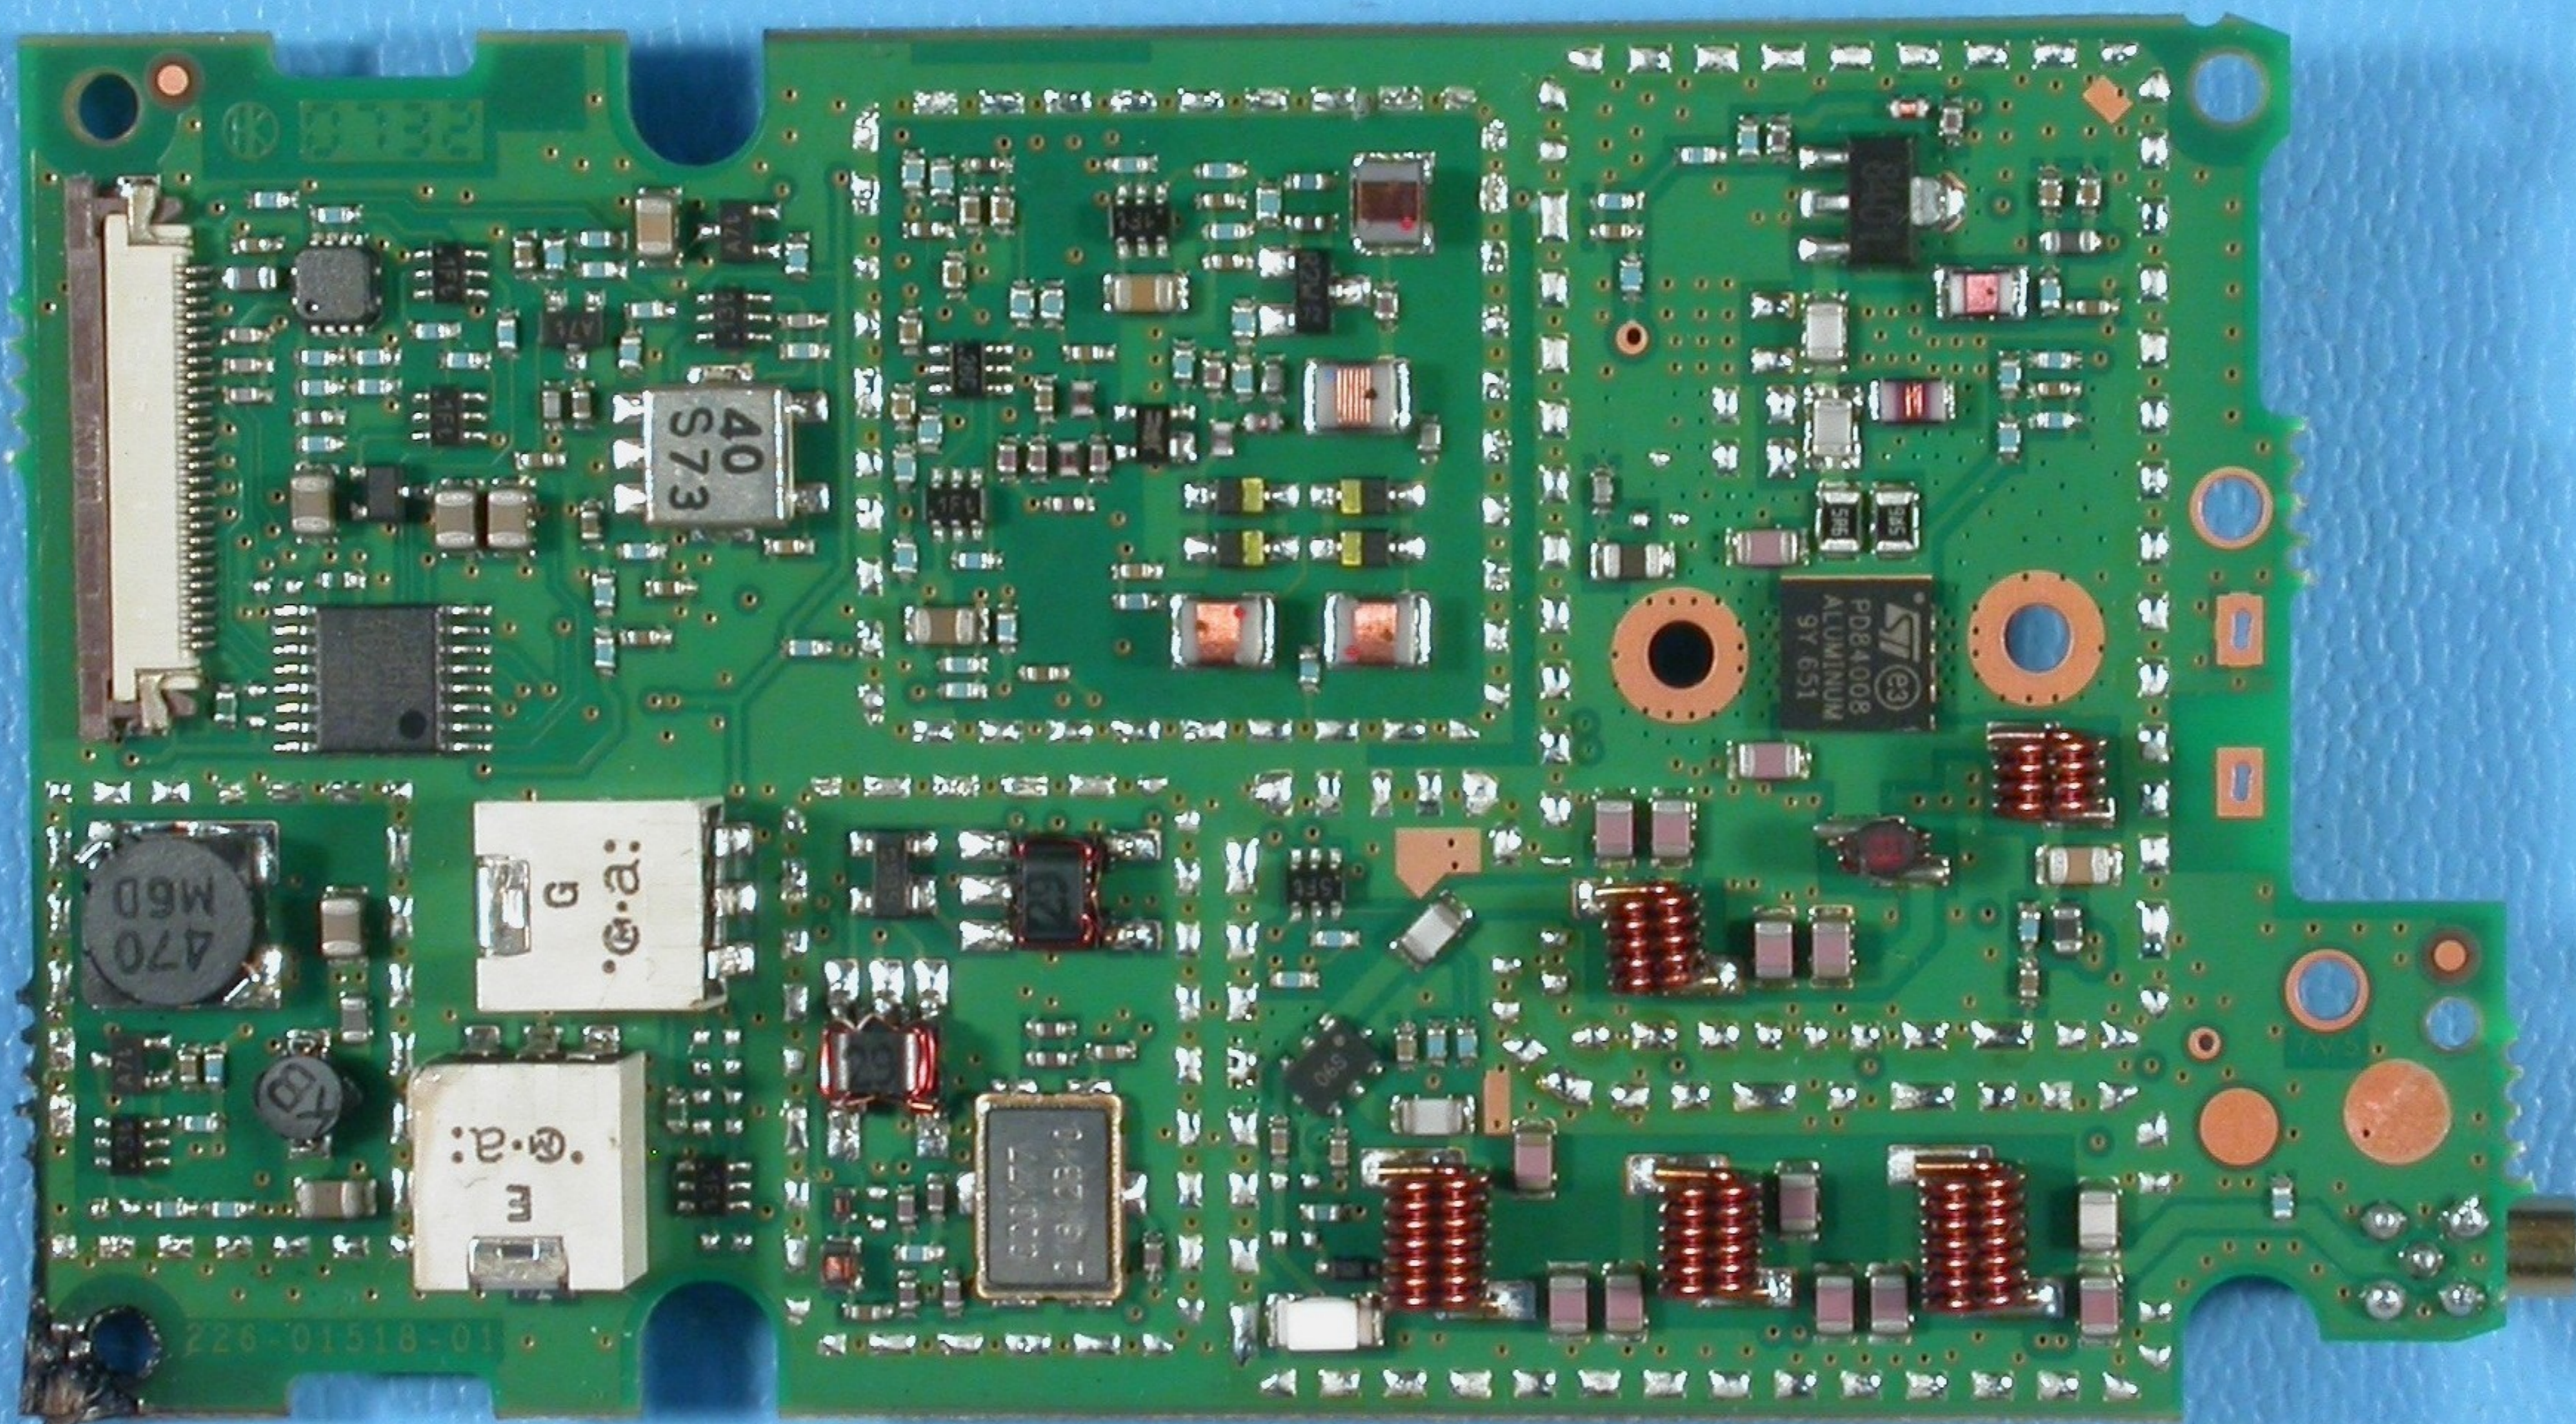

Centimetres

Tar# 2830, 2831  
FCC ID: CA8TPCC0A  
IC: 737A-TPCC0A

TPCC0A Internal Control Board Front View

TPCC0A Internal Control Board Rear View

Centimetres

Tarf 2830, 2831  
FCC ID: CA8TPCC0A  
IC: 737A-TPCC0A

TPCC0A Internal RF Board TOP View Cans Removed

Centimetres

Tarf 2830, 2831  
FCC ID: CA8TPCC0A  
IC: 737A-TPCC0A

TPCC0A Internal RF Board Bottom View Cans Removed

**Centimetres**

**Tarf 2830, 2831**  
**FCC ID: CA8TPCC0A**  
**IC: 737A-TPCC0A**

T03-00102-ZZZY R: IP003  
J: 103900806 S: 5001425  
Q: 6

TPCC0A Internal RF Board Top View

TPCC0A Internal RF Board Bottom View