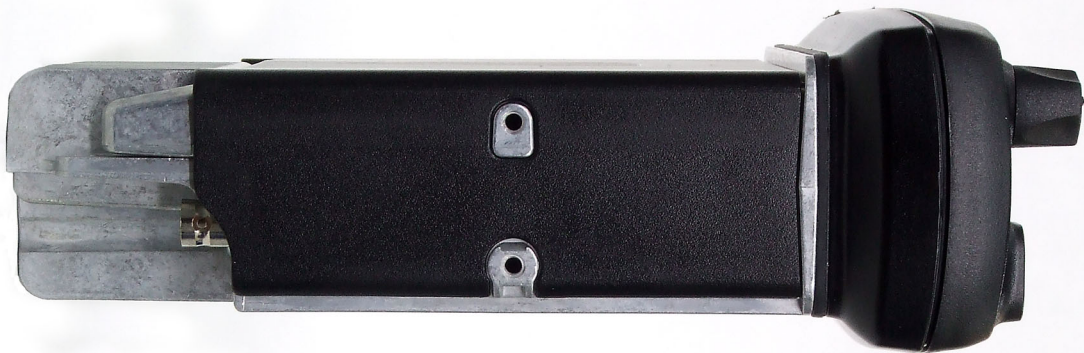

External - Rear Isometric

Teltest Report 3414 - 12 September 2012  
Tait TMBB1B Mobile Transceiver  
FCC ID: CASTMBB1B  
IC: 737A-TMBB1B

External - Rear Isometric (Radio body - with no control head fitted)

Teltest Report 3414 - 12 September 2012

Tait TMBB1B Mobile Transceiver

FCC ID: CASTMBB1B

IC: 737A-TMBB1B

External - Front

Teltest Report 3414 - 12 September 2012  
Tait TMBB1B Mobile Transceiver  
FCC ID: CASTMBB1B  
IC: 737A-TMBB1B

External - Left Hand Side

Teltest Report 3414 - 12 September 2012  
Tait TMBB1B Mobile Transceiver  
FCC ID: CASTMBB1B  
IC: 737A-TMBB1B

External - Right Hand Side

Teltest Report 3414 - 12 September 2012