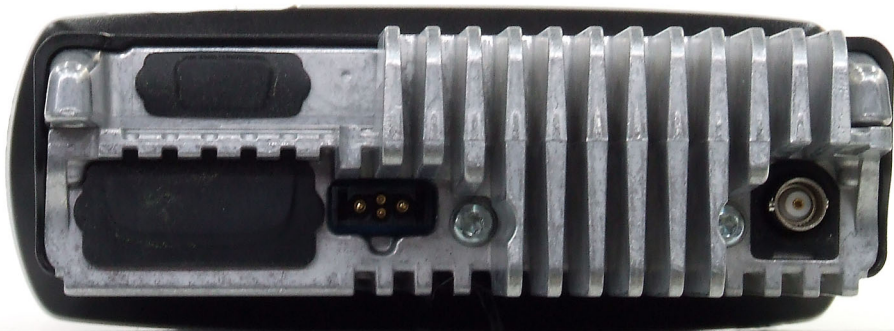

Teltest Report 3414 - 12 September 2012

Tait TMBB1B Mobile Transceiver

FCC ID: CASTMBB1B

IC: 737A-TMBB1B

External - Rear