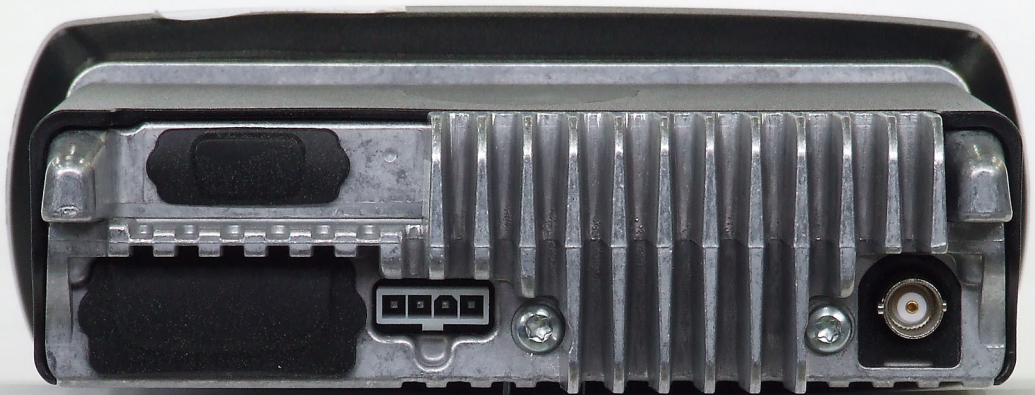

Teltest Report 3408 - 6 September 2012
Tait TMBB1A Mobile Transceiver
FCC ID: CASTMBB1A
IC: 737A-TMBB1A

External - Front Isometric

Teltest Report 3408 - 6 September 2012
Tait TMBB1A Mobile Transceiver
FCC ID: CASTMBB1A
IC: 737A-TMBB1A

External - Front Isometric (With Control Head Removed)

Teltest Report 3408 - 6 September 2012

Tait TMBB1A Mobile Transceiver

FCC ID: CASTMBB1A

IC: 737A-TMBB1A

External - Control Head Rear

Teltest Report 3408 - 6 September 2012

Tait TMBB1A Mobile Transceiver

FCC ID: CASTMBB1A

IC: 737A-TMBB1A

External - Rear Isometric

Teltest Report 3408 - 6 September 2012

Tait TMBB1A Mobile Transceiver

FCC ID: CASTMBB1A

IC: 737A-TMBB1A

External - Front

Teltest Report 3408 - 6 September 2012

Tait TMBB1A Mobile Transceiver

FCC ID: CASTMBB1A

IC: 737A-TMBB1A

External - Rear

Teltest Report 3408 - 6 September 2012
Tait TMBB1A Mobile Transceiver
FCC ID: CASTMBB1A
IC: 737A-TMBB1A