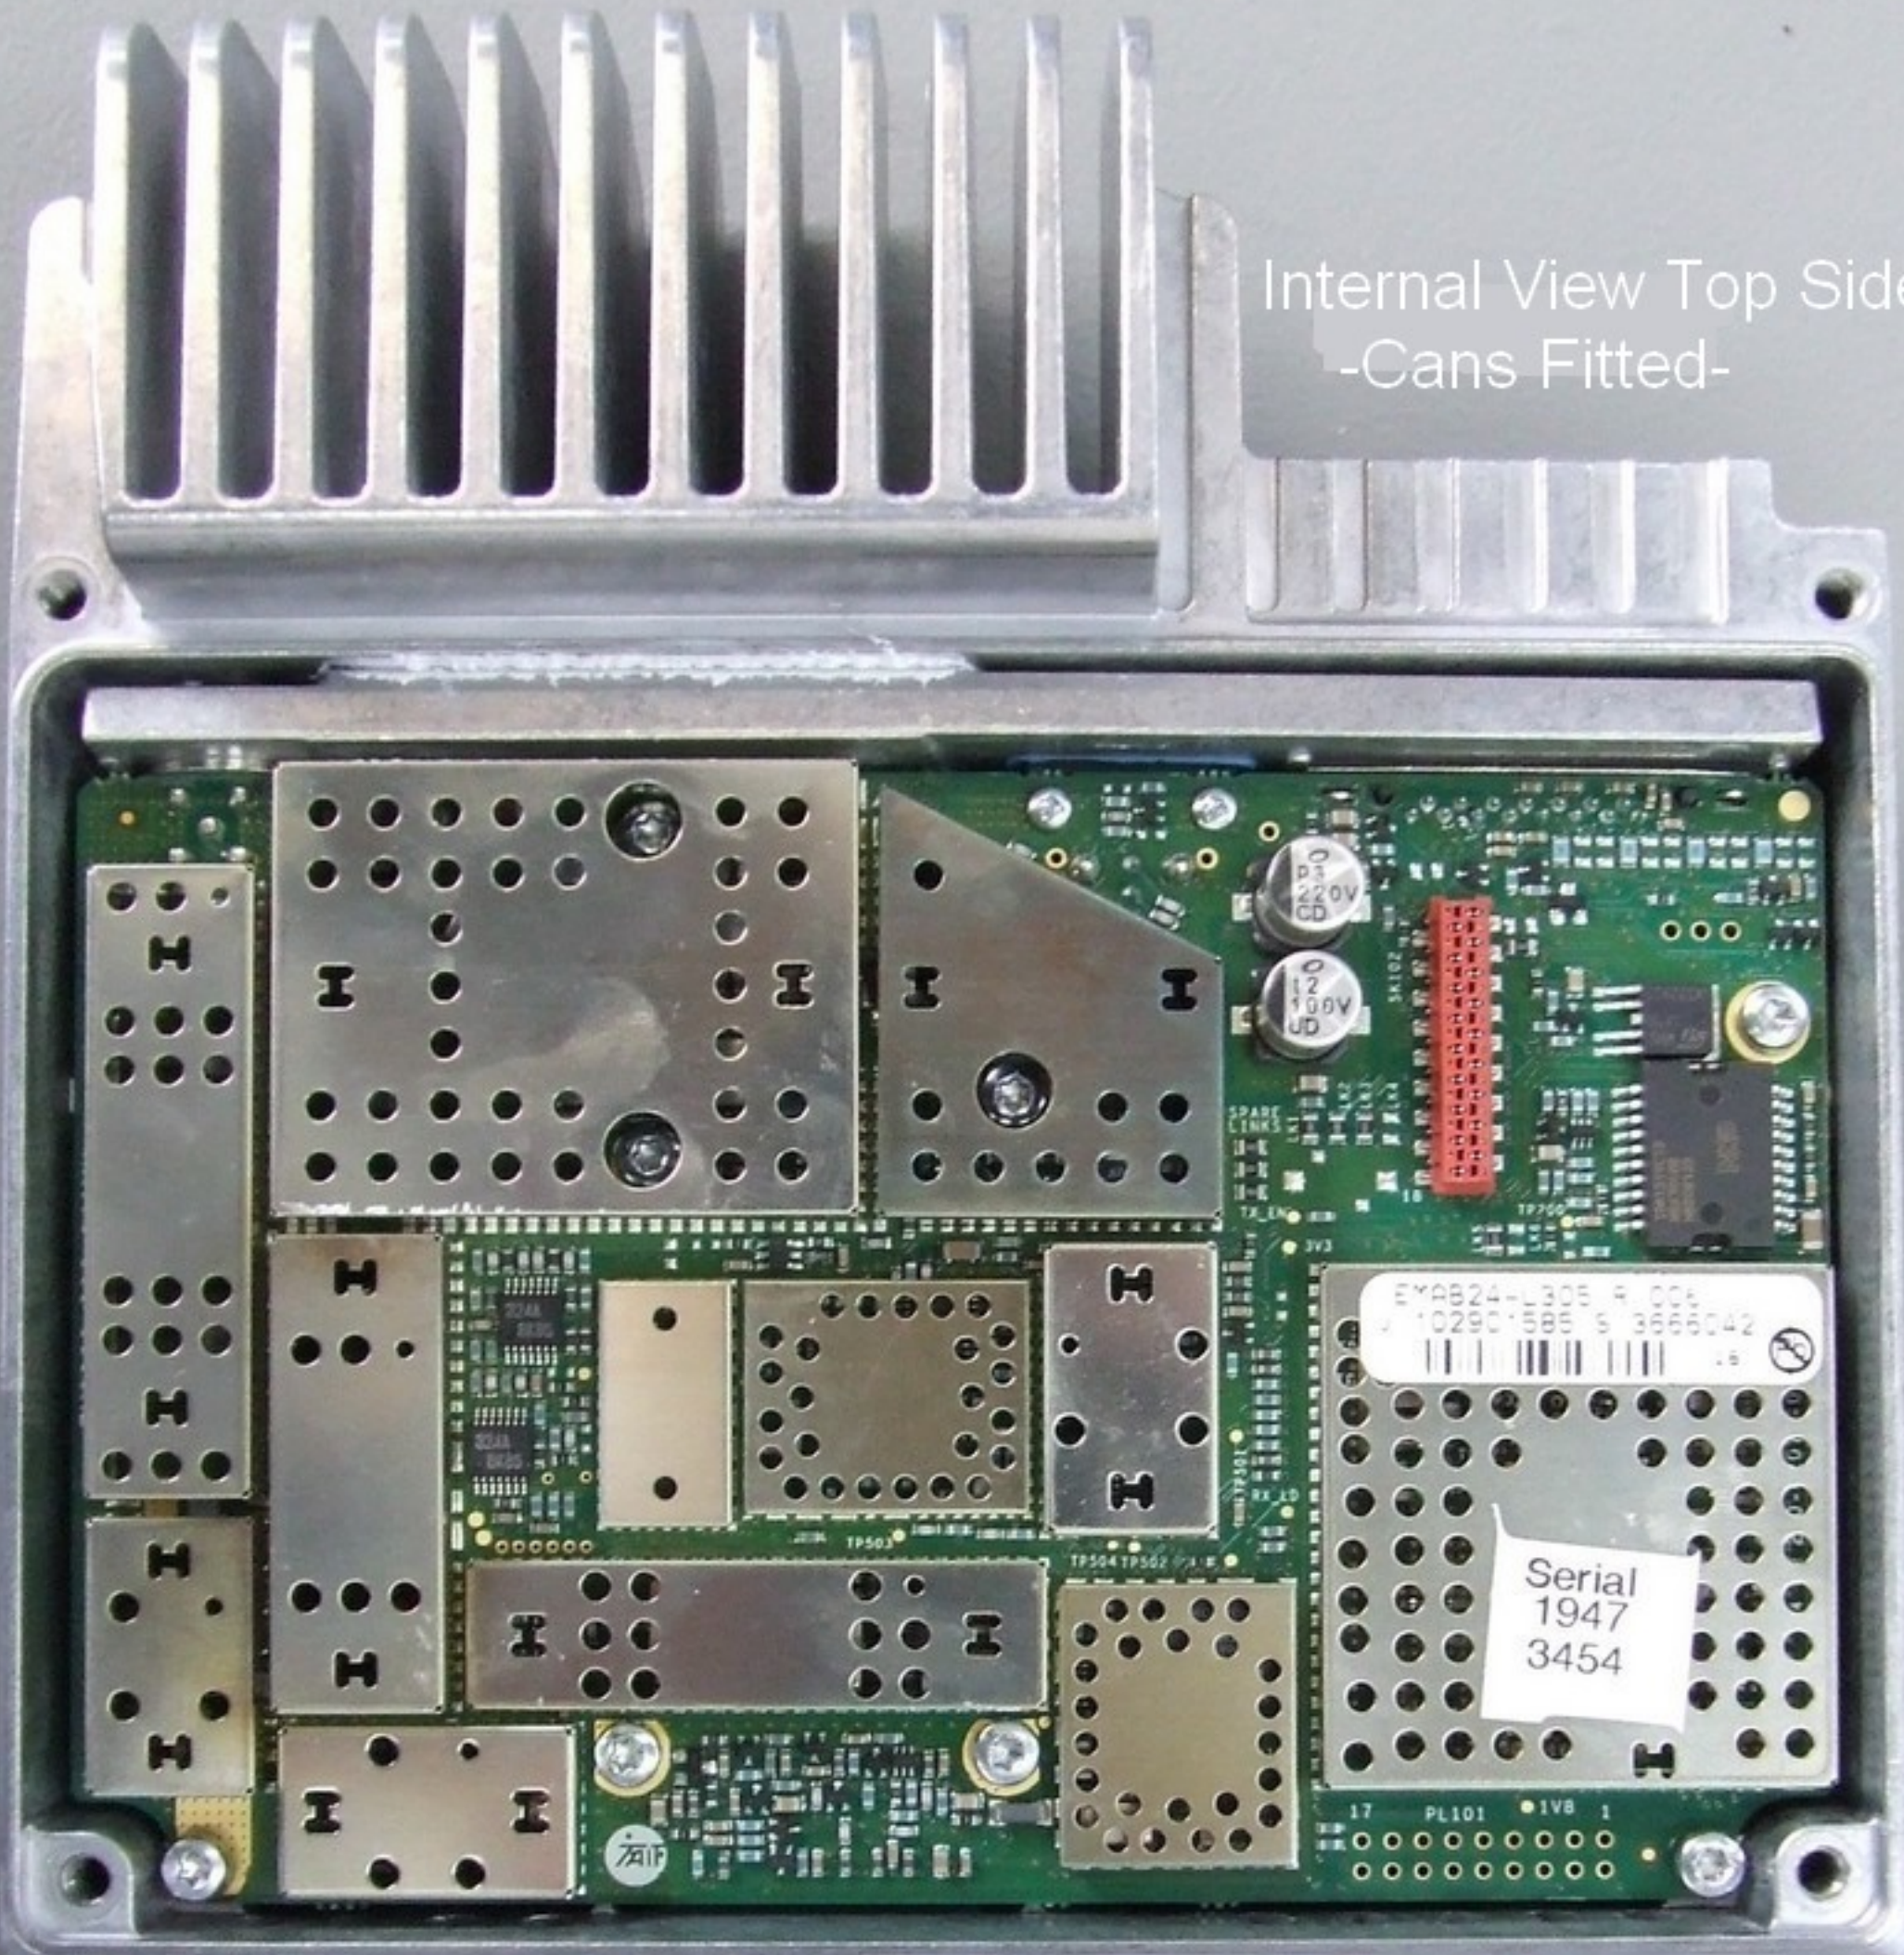

Internal View Top Side  
-Cans Fitted-

Serial 1947  
3454

Centimetres  
REPORT 2834, 2835

Mainboard Bottom View  
-Cans Fitted-

Centimetres  
REPORT 2834, 2835

Mainboard Top Side View  
-No Cans Fitted-

Centimetres  
REPORT 2834, 2835

Mainboard Bottom View  
-No Cans Fitted-

Control Head Top View  
-Populated-  
With Ribbon Cord

Centimetres

REPORT 2834, 2835

Control Head Top View  
-Populated-

Centimetres

REPORT 2834, 2835

Control Head Rear View