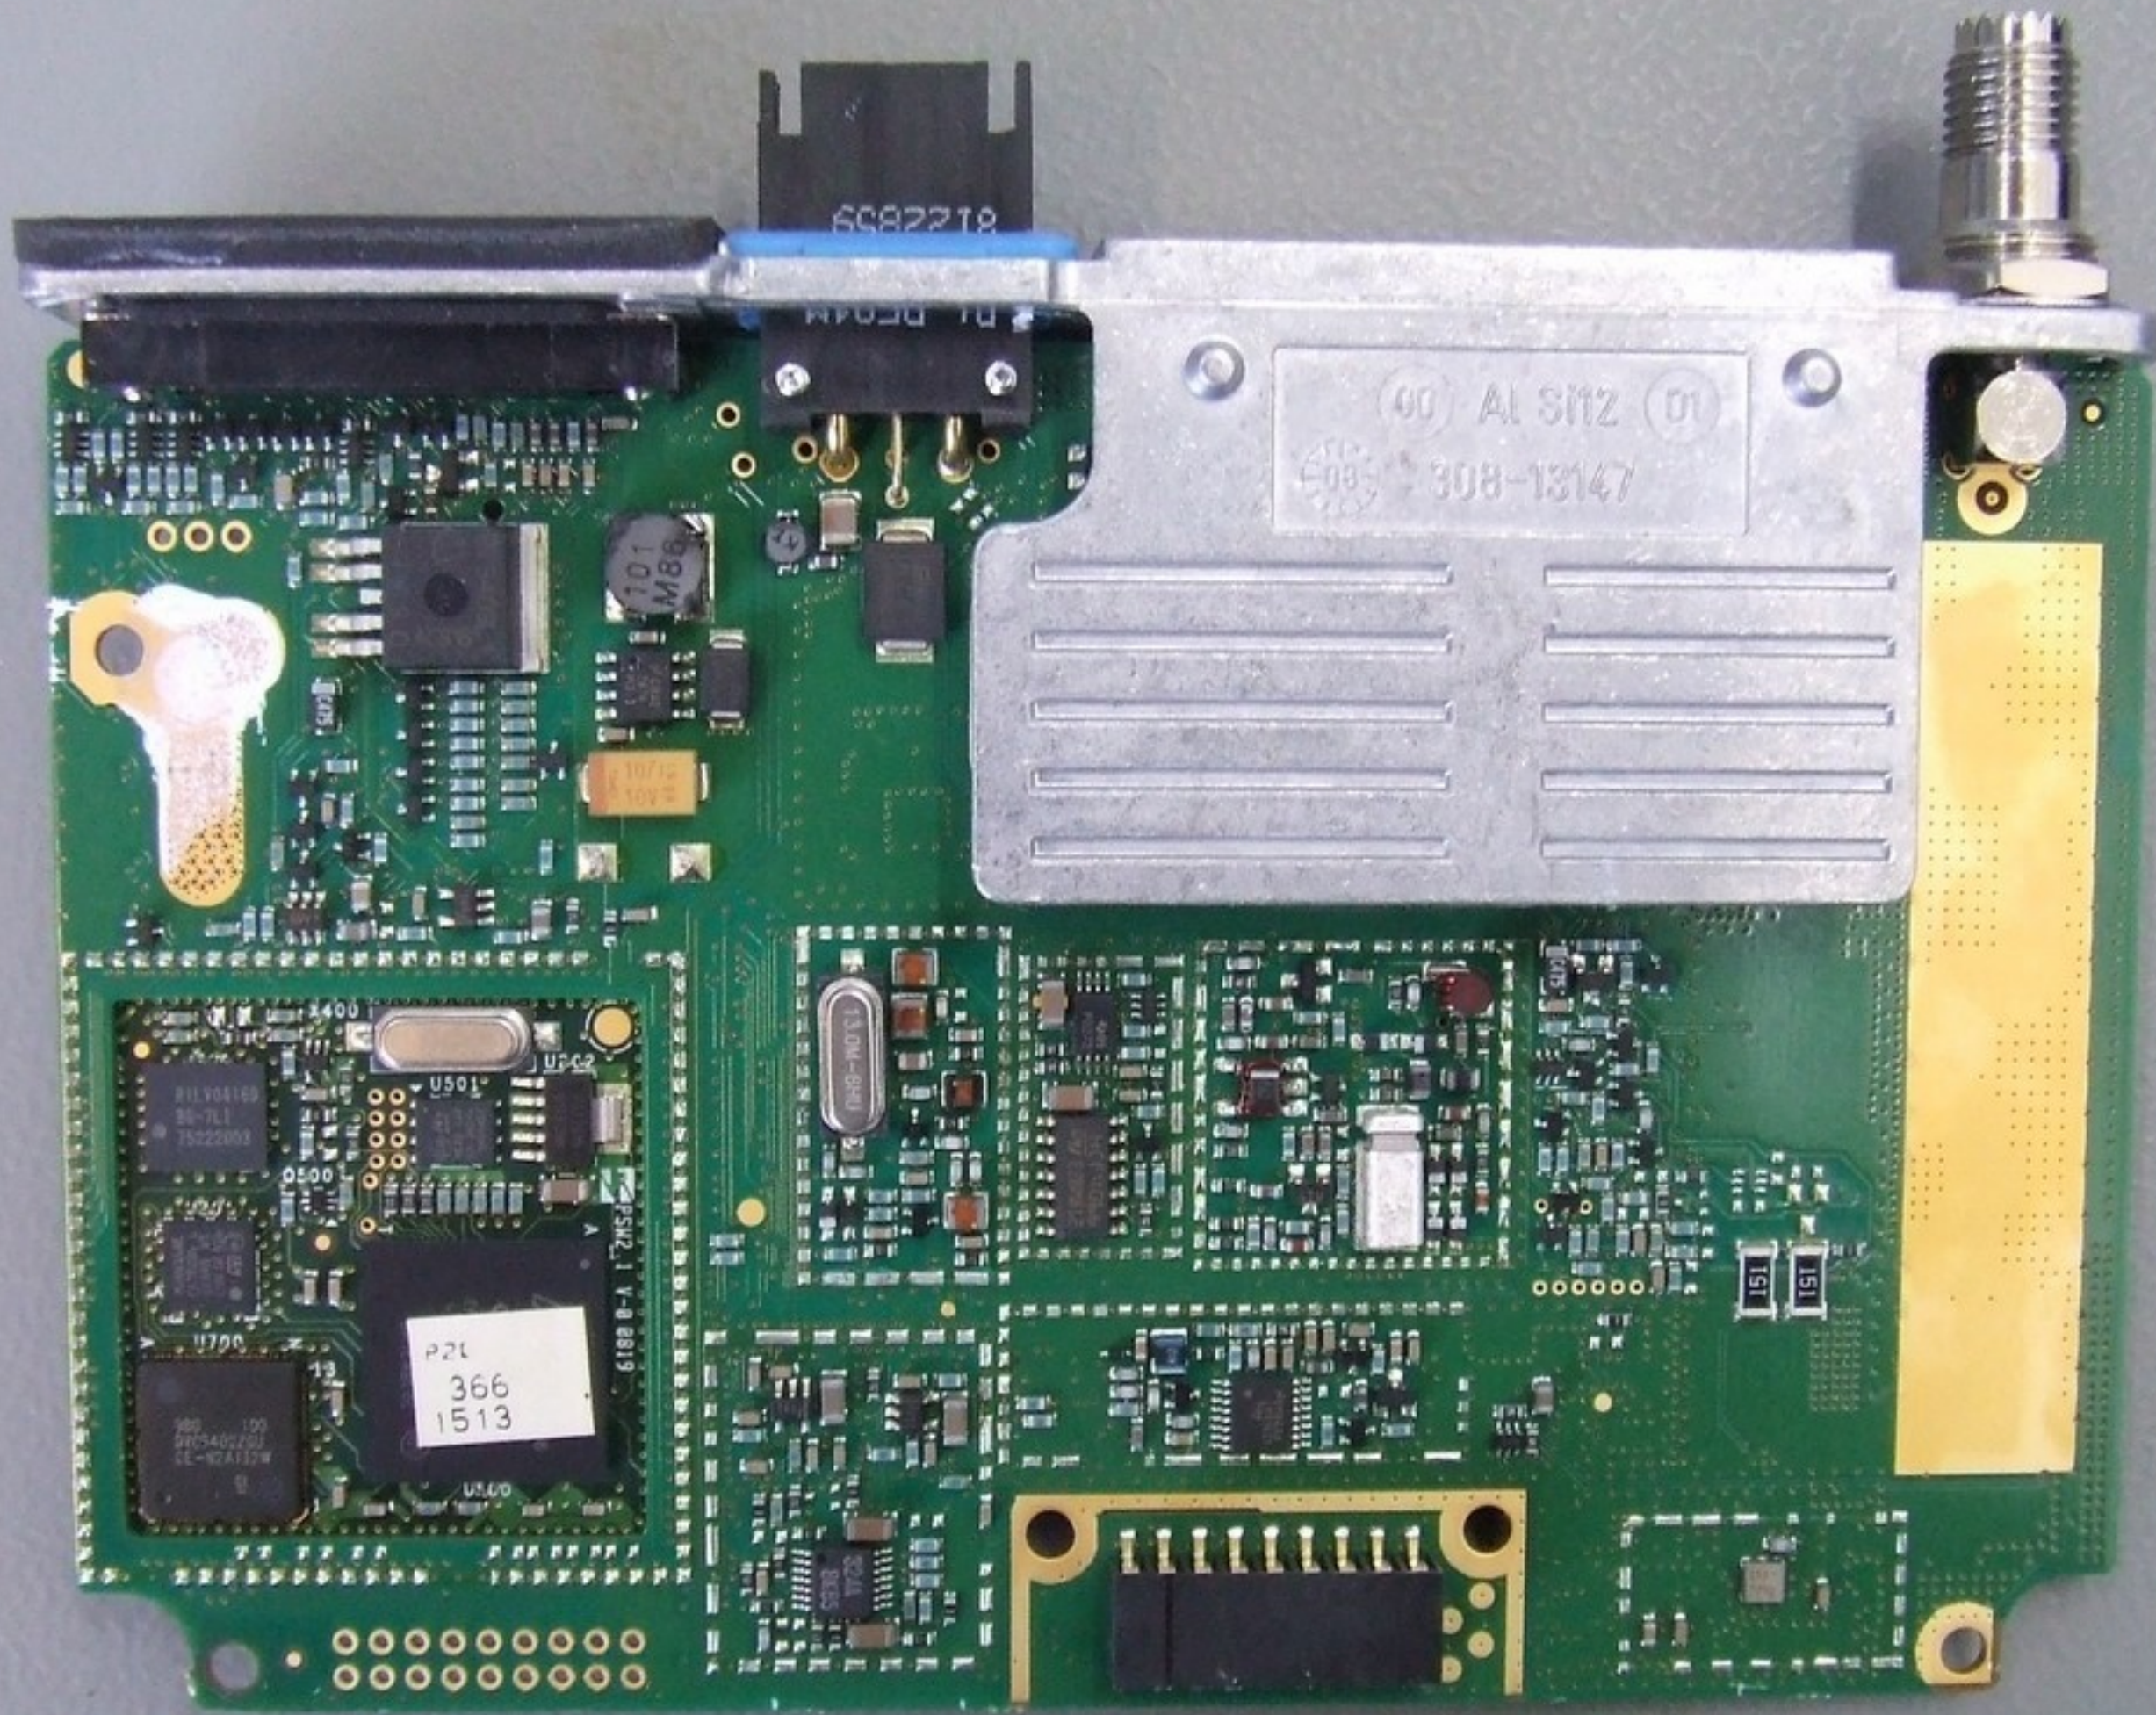

Internal View Top Side  
-Cans Fitted-

Serial 1947  
3454

Centimetres  
REPORT 2834, 2835

Mainboard Bottom View  
-Cans Fitted-

Centimetres  
REPORT 2834, 2835

Mainboard Top Side View  
-No Cans Fitted-

Centimetres  
REPORT 2834, 2835

Mainboard Bottom View  
-No Cans Fitted-

Control Head Top View  
-Populated-  
With Ribbon Cord

Centimetres

REPORT 2834, 2835

Control Head Top View  
-Populated-

Centimetres

REPORT 2834, 2835

Control Head Rear View