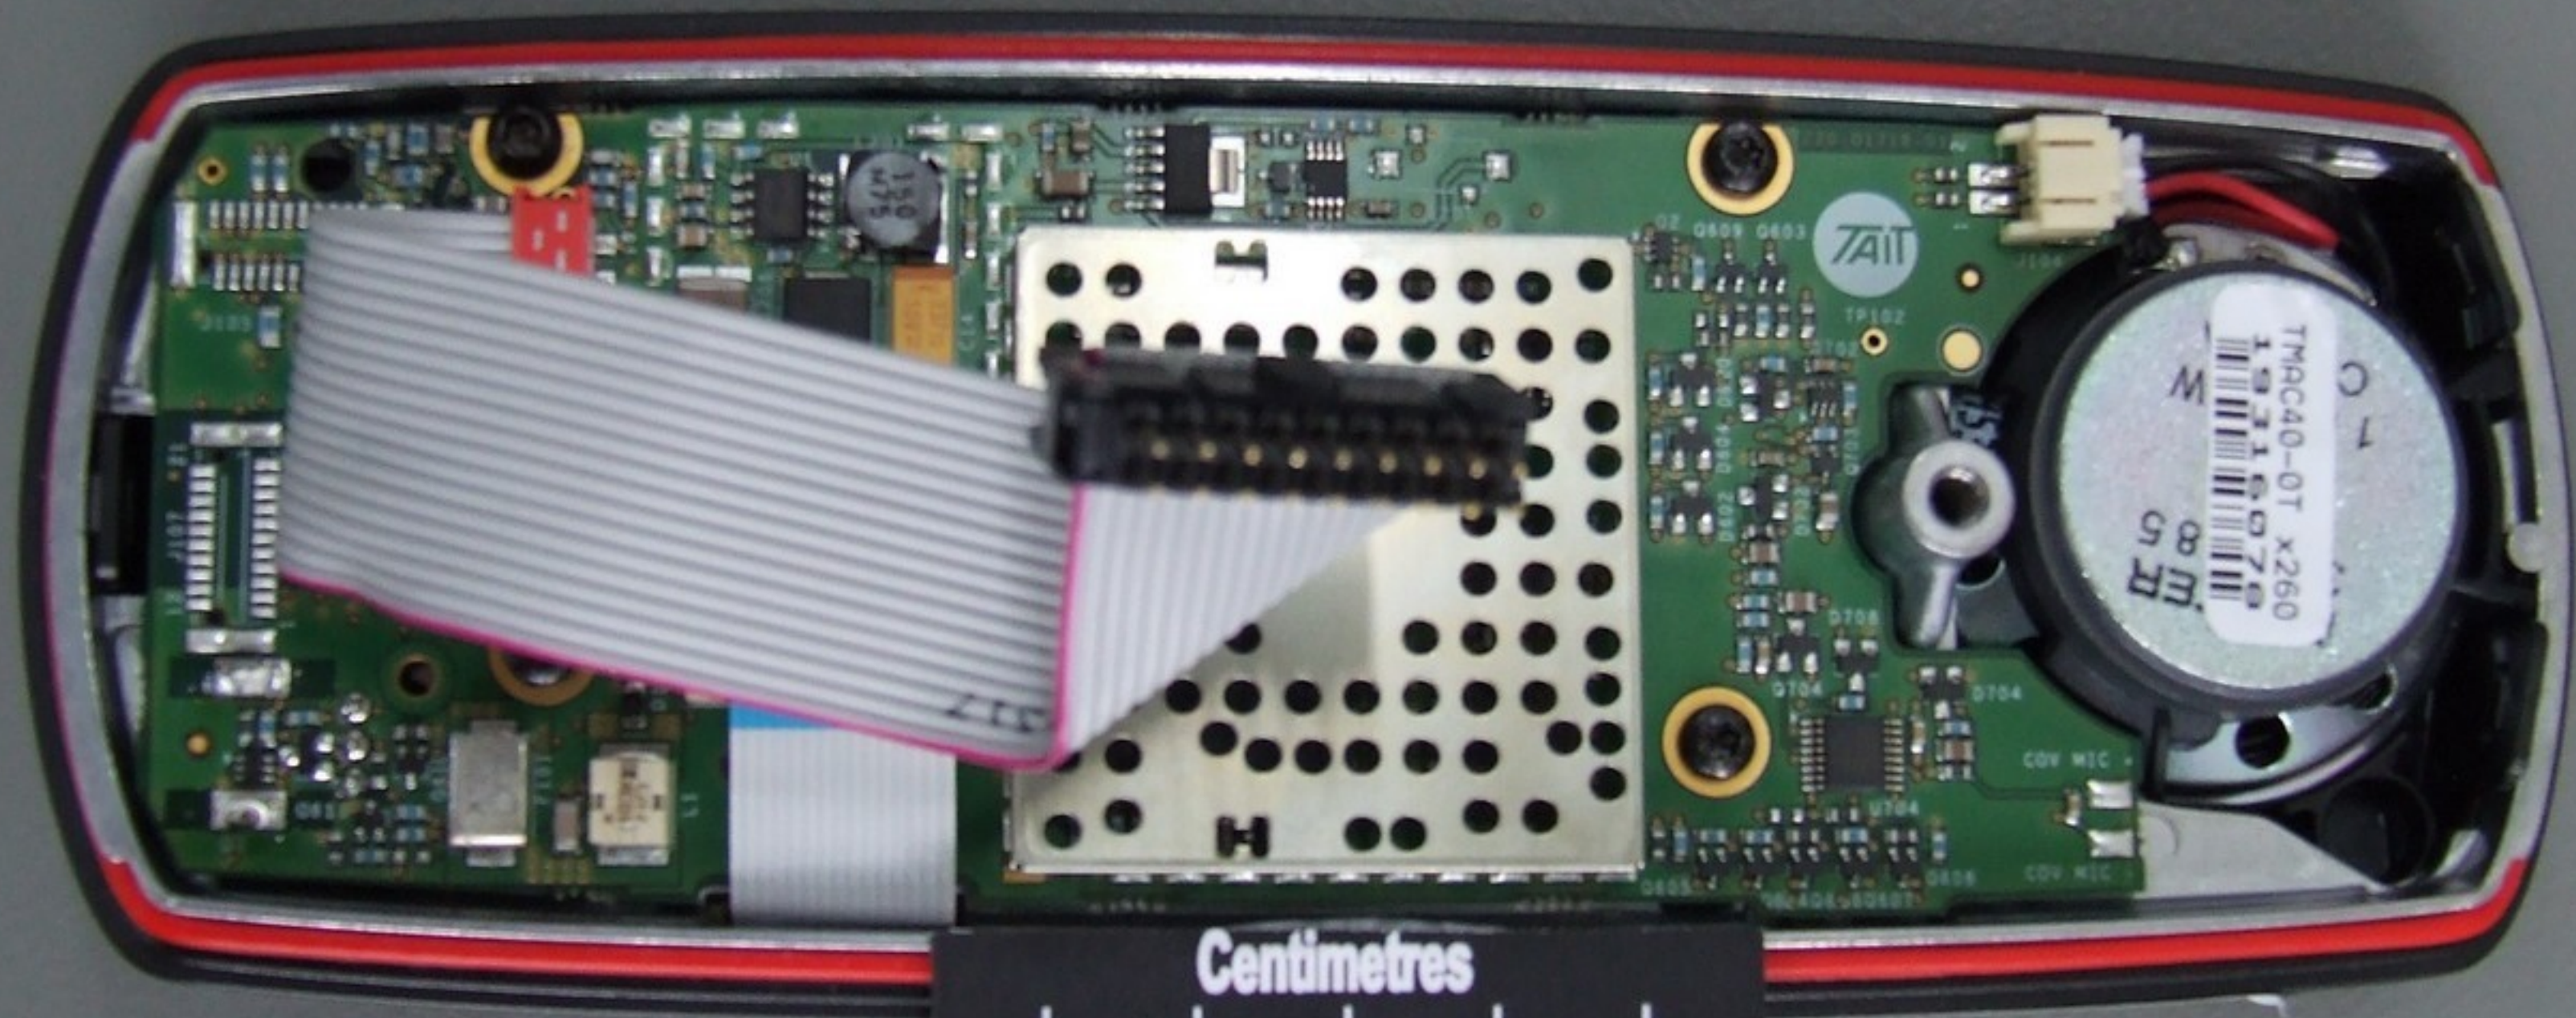

Internal View Top Side  
-Cans Fitted-

Serial 1947  
3454

Centimetres  
REPORT 2834, 2835

Mainboard Bottom View  
-Cans Fitted-

Centimetres  
REPORT 2834, 2835

Mainboard Top Side View  
-No Cans Fitted-

Centimetres  
REPORT 2834, 2835

Mainboard Bottom View  
-No Cans Fitted-

Control Head Top View  
-Populated-  
With Ribbon Cord

Centimetres

REPORT 2834, 2835

Control Head Top View  
-Populated-

Centimetres

REPORT 2834, 2835

Control Head Rear View