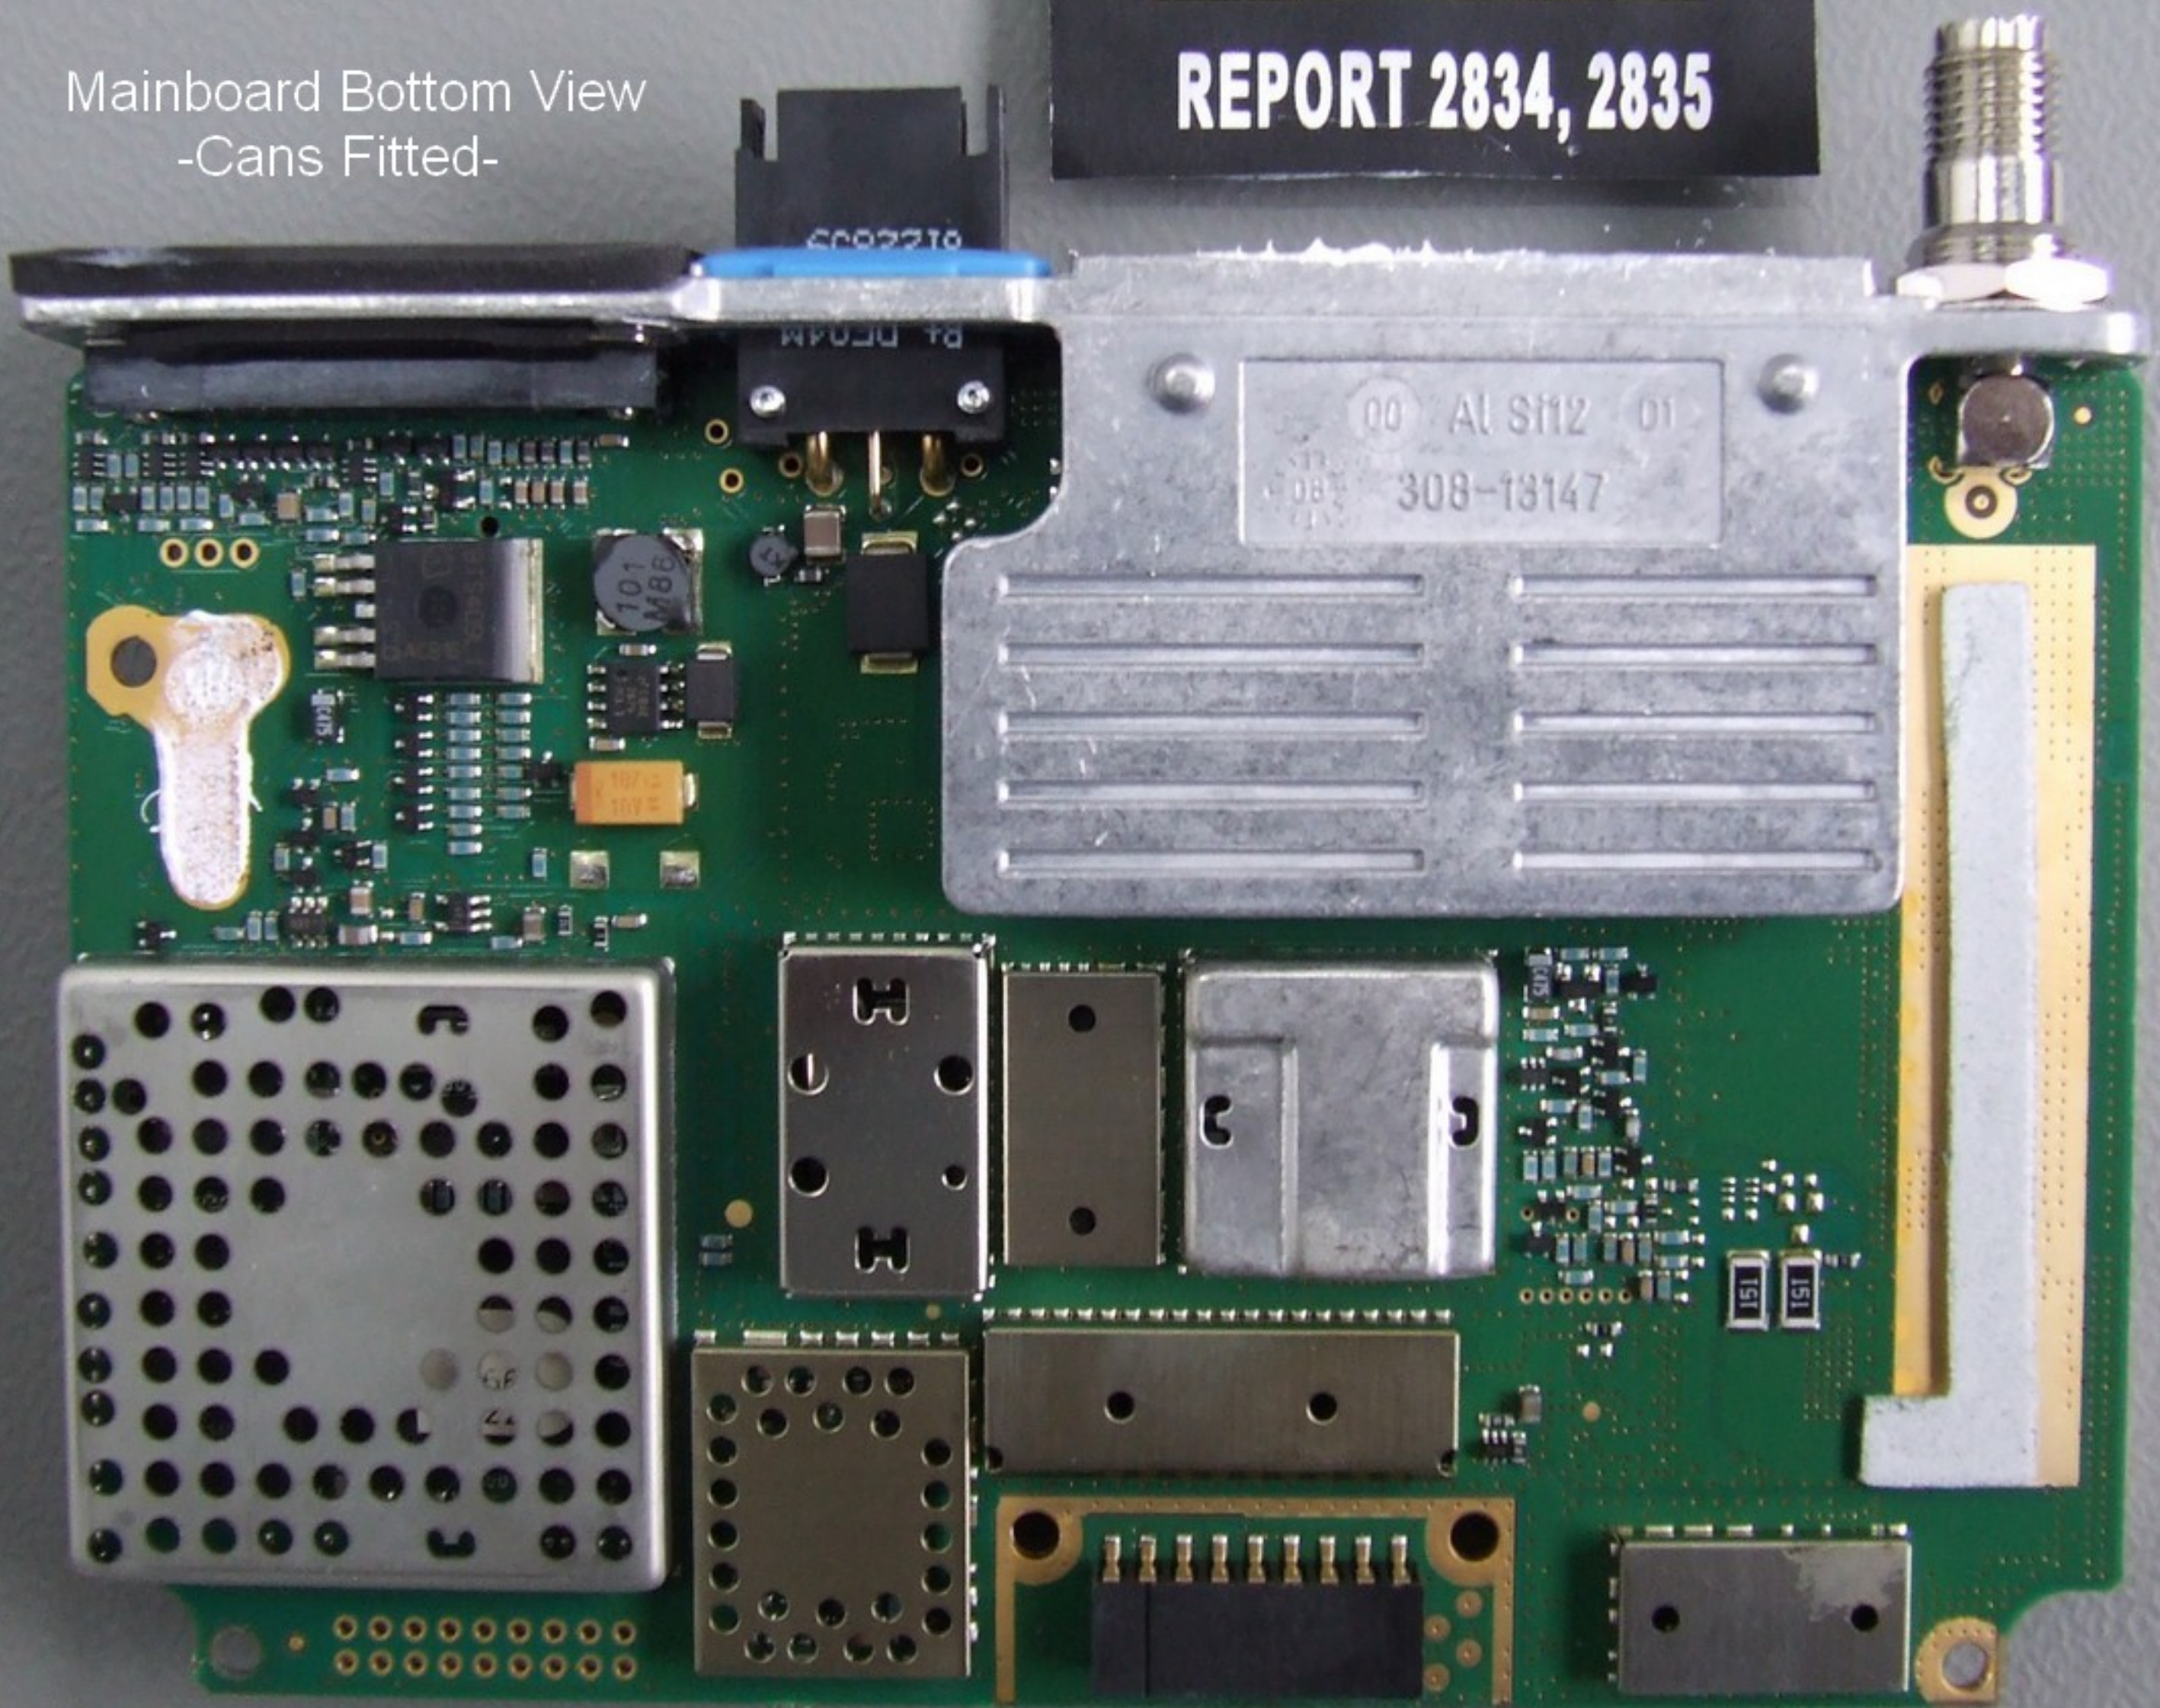

Internal View Top Side  
-Cans Fitted-

Serial 1947  
3454

Centimetres  
REPORT 2834, 2835

Mainboard Bottom View  
-Cans Fitted-

Centimetres  
REPORT 2834, 2835

Mainboard Top Side View  
-No Cans Fitted-

Centimetres  
REPORT 2834, 2835

Mainboard Bottom View  
-No Cans Fitted-

Control Head Top View  
-Populated-  
With Ribbon Cord

Centimetres

REPORT 2834, 2835

Control Head Top View  
-Populated-

Centimetres

REPORT 2834, 2835

Control Head Rear View