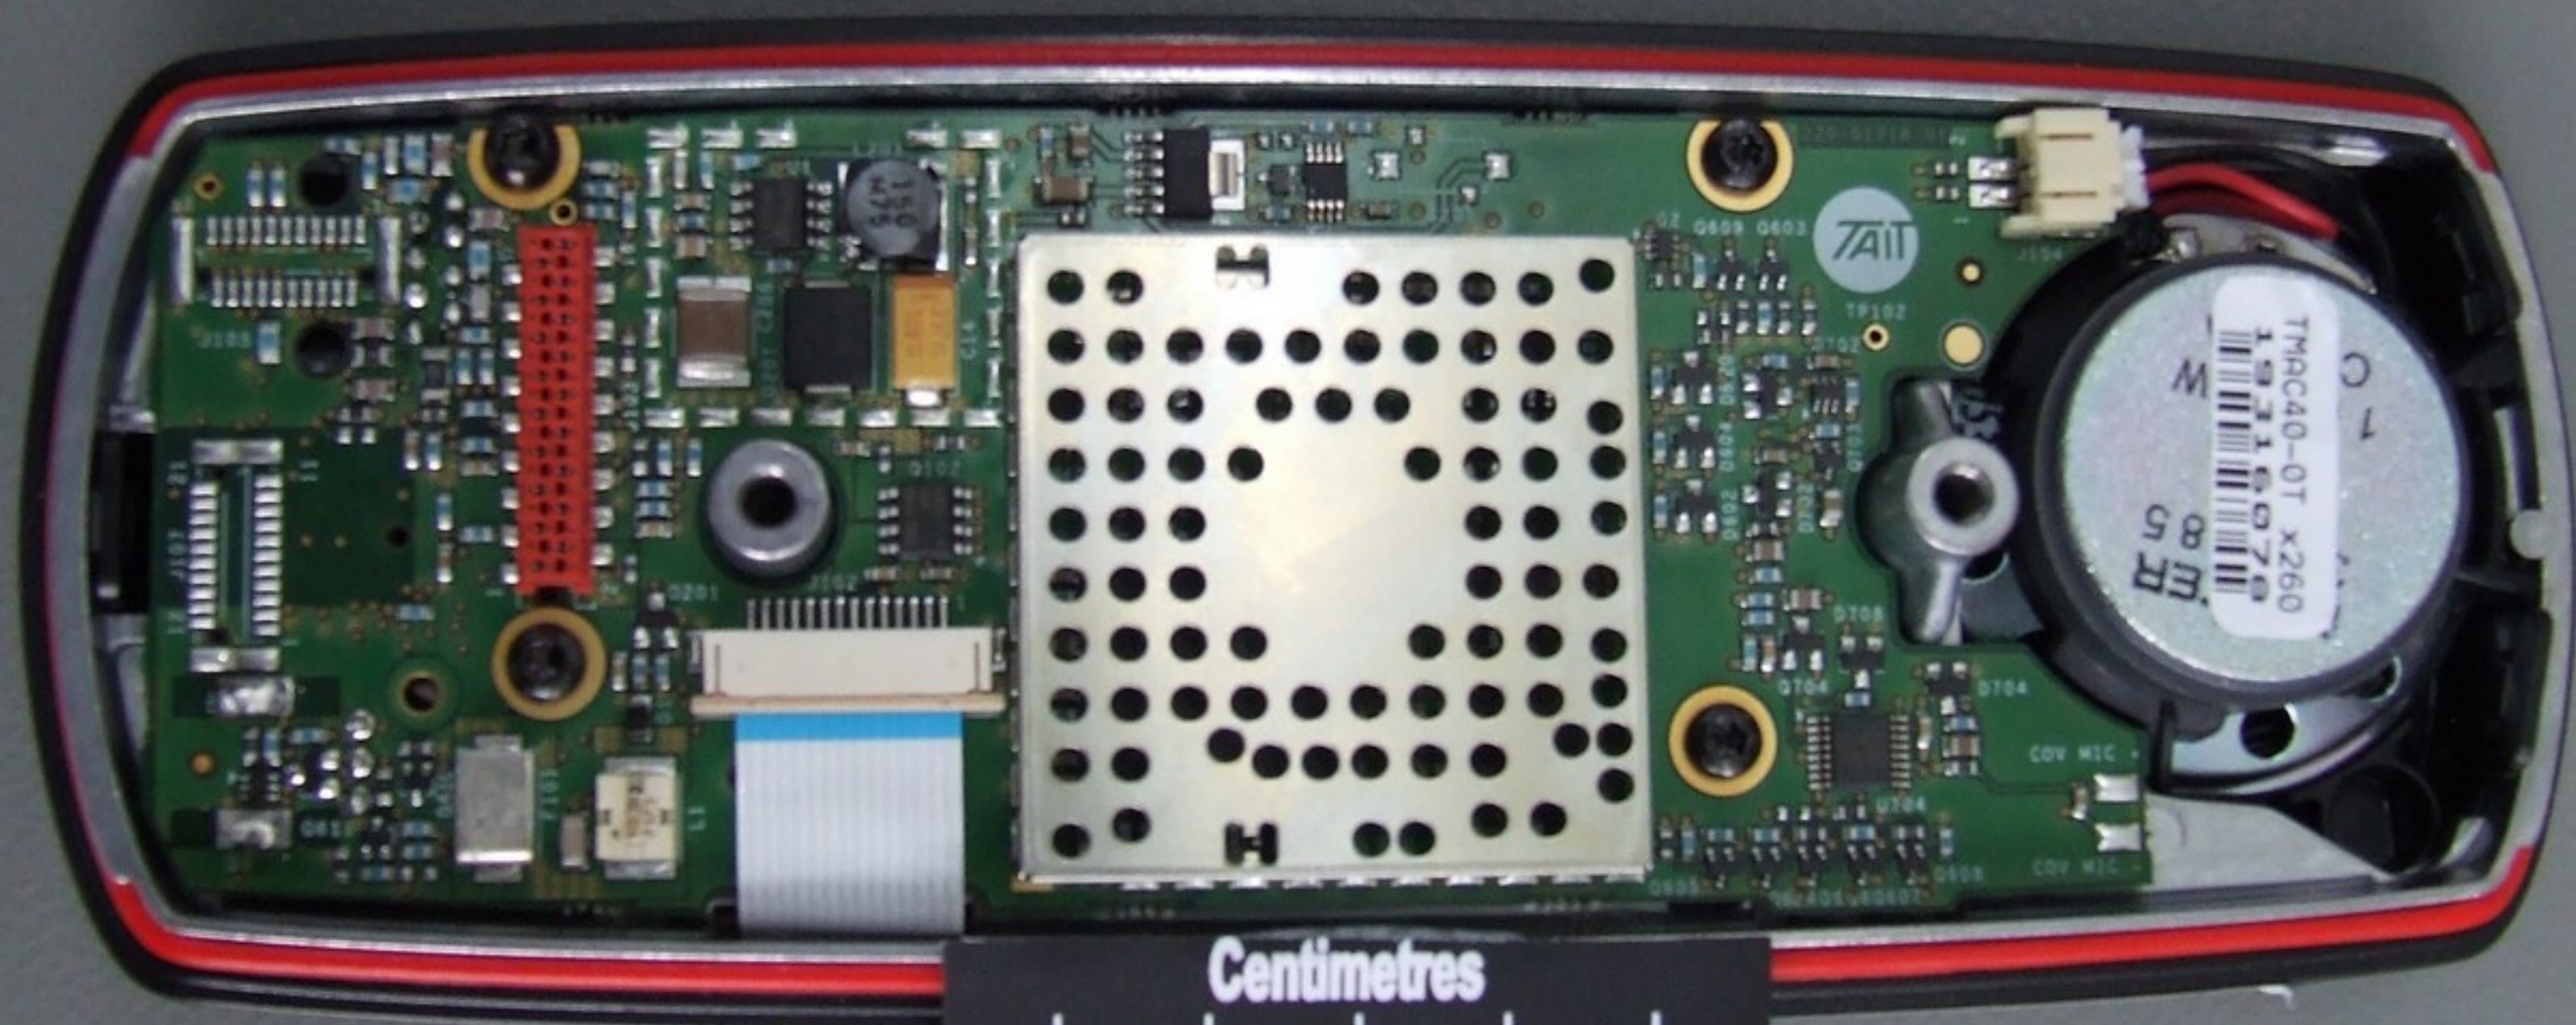

Internal View Top Side  
-Cans Fitted-

Serial 1947  
3454

Centimetres  
REPORT 2834, 2835

Mainboard Bottom View  
-Cans Fitted-

Centimetres  
REPORT 2834, 2835

Mainboard Top Side View  
-No Cans Fitted-

Centimetres  
REPORT 2834, 2835

Mainboard Bottom View  
-No Cans Fitted-

Control Head Top View  
-Populated-  
With Ribbon Cord

Centimetres

REPORT 2834, 2835

Control Head Top View  
-Populated-

Centimetres

REPORT 2834, 2835

Control Head Rear View