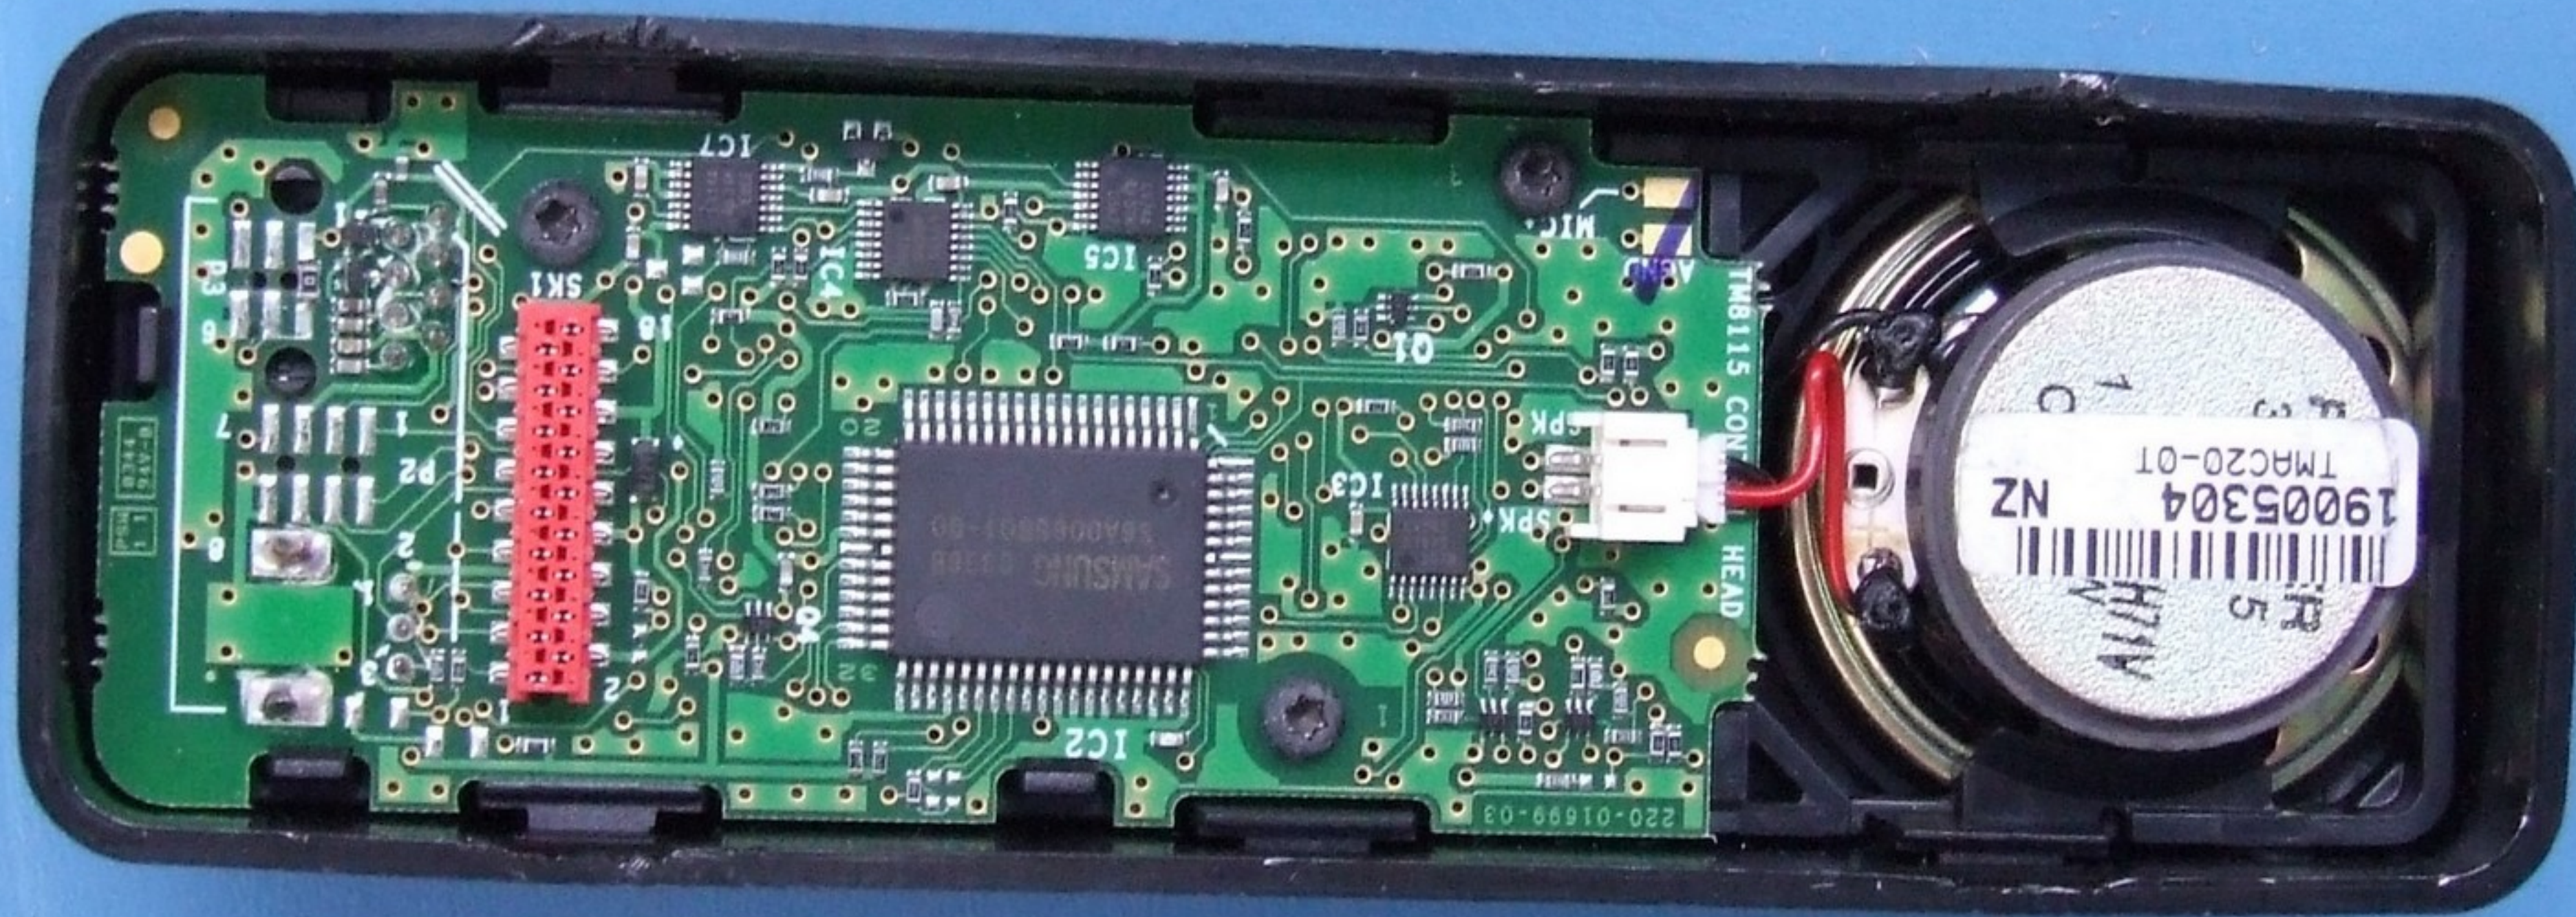

Centimetres
|-----|-----|-----|
REPORT
2895, 2896

Control Head Bottom View

Centimetres
REPORT
2895, 2896

Control Head Top View Cable Connected

Centimetres
REPORT
2895, 2896

Control Head Top View

Main Board Bottom View No Cans

Main Board Bottom View Cans Fitted

Main Board Top View No Cans

Main Board Top View Cans Fitted