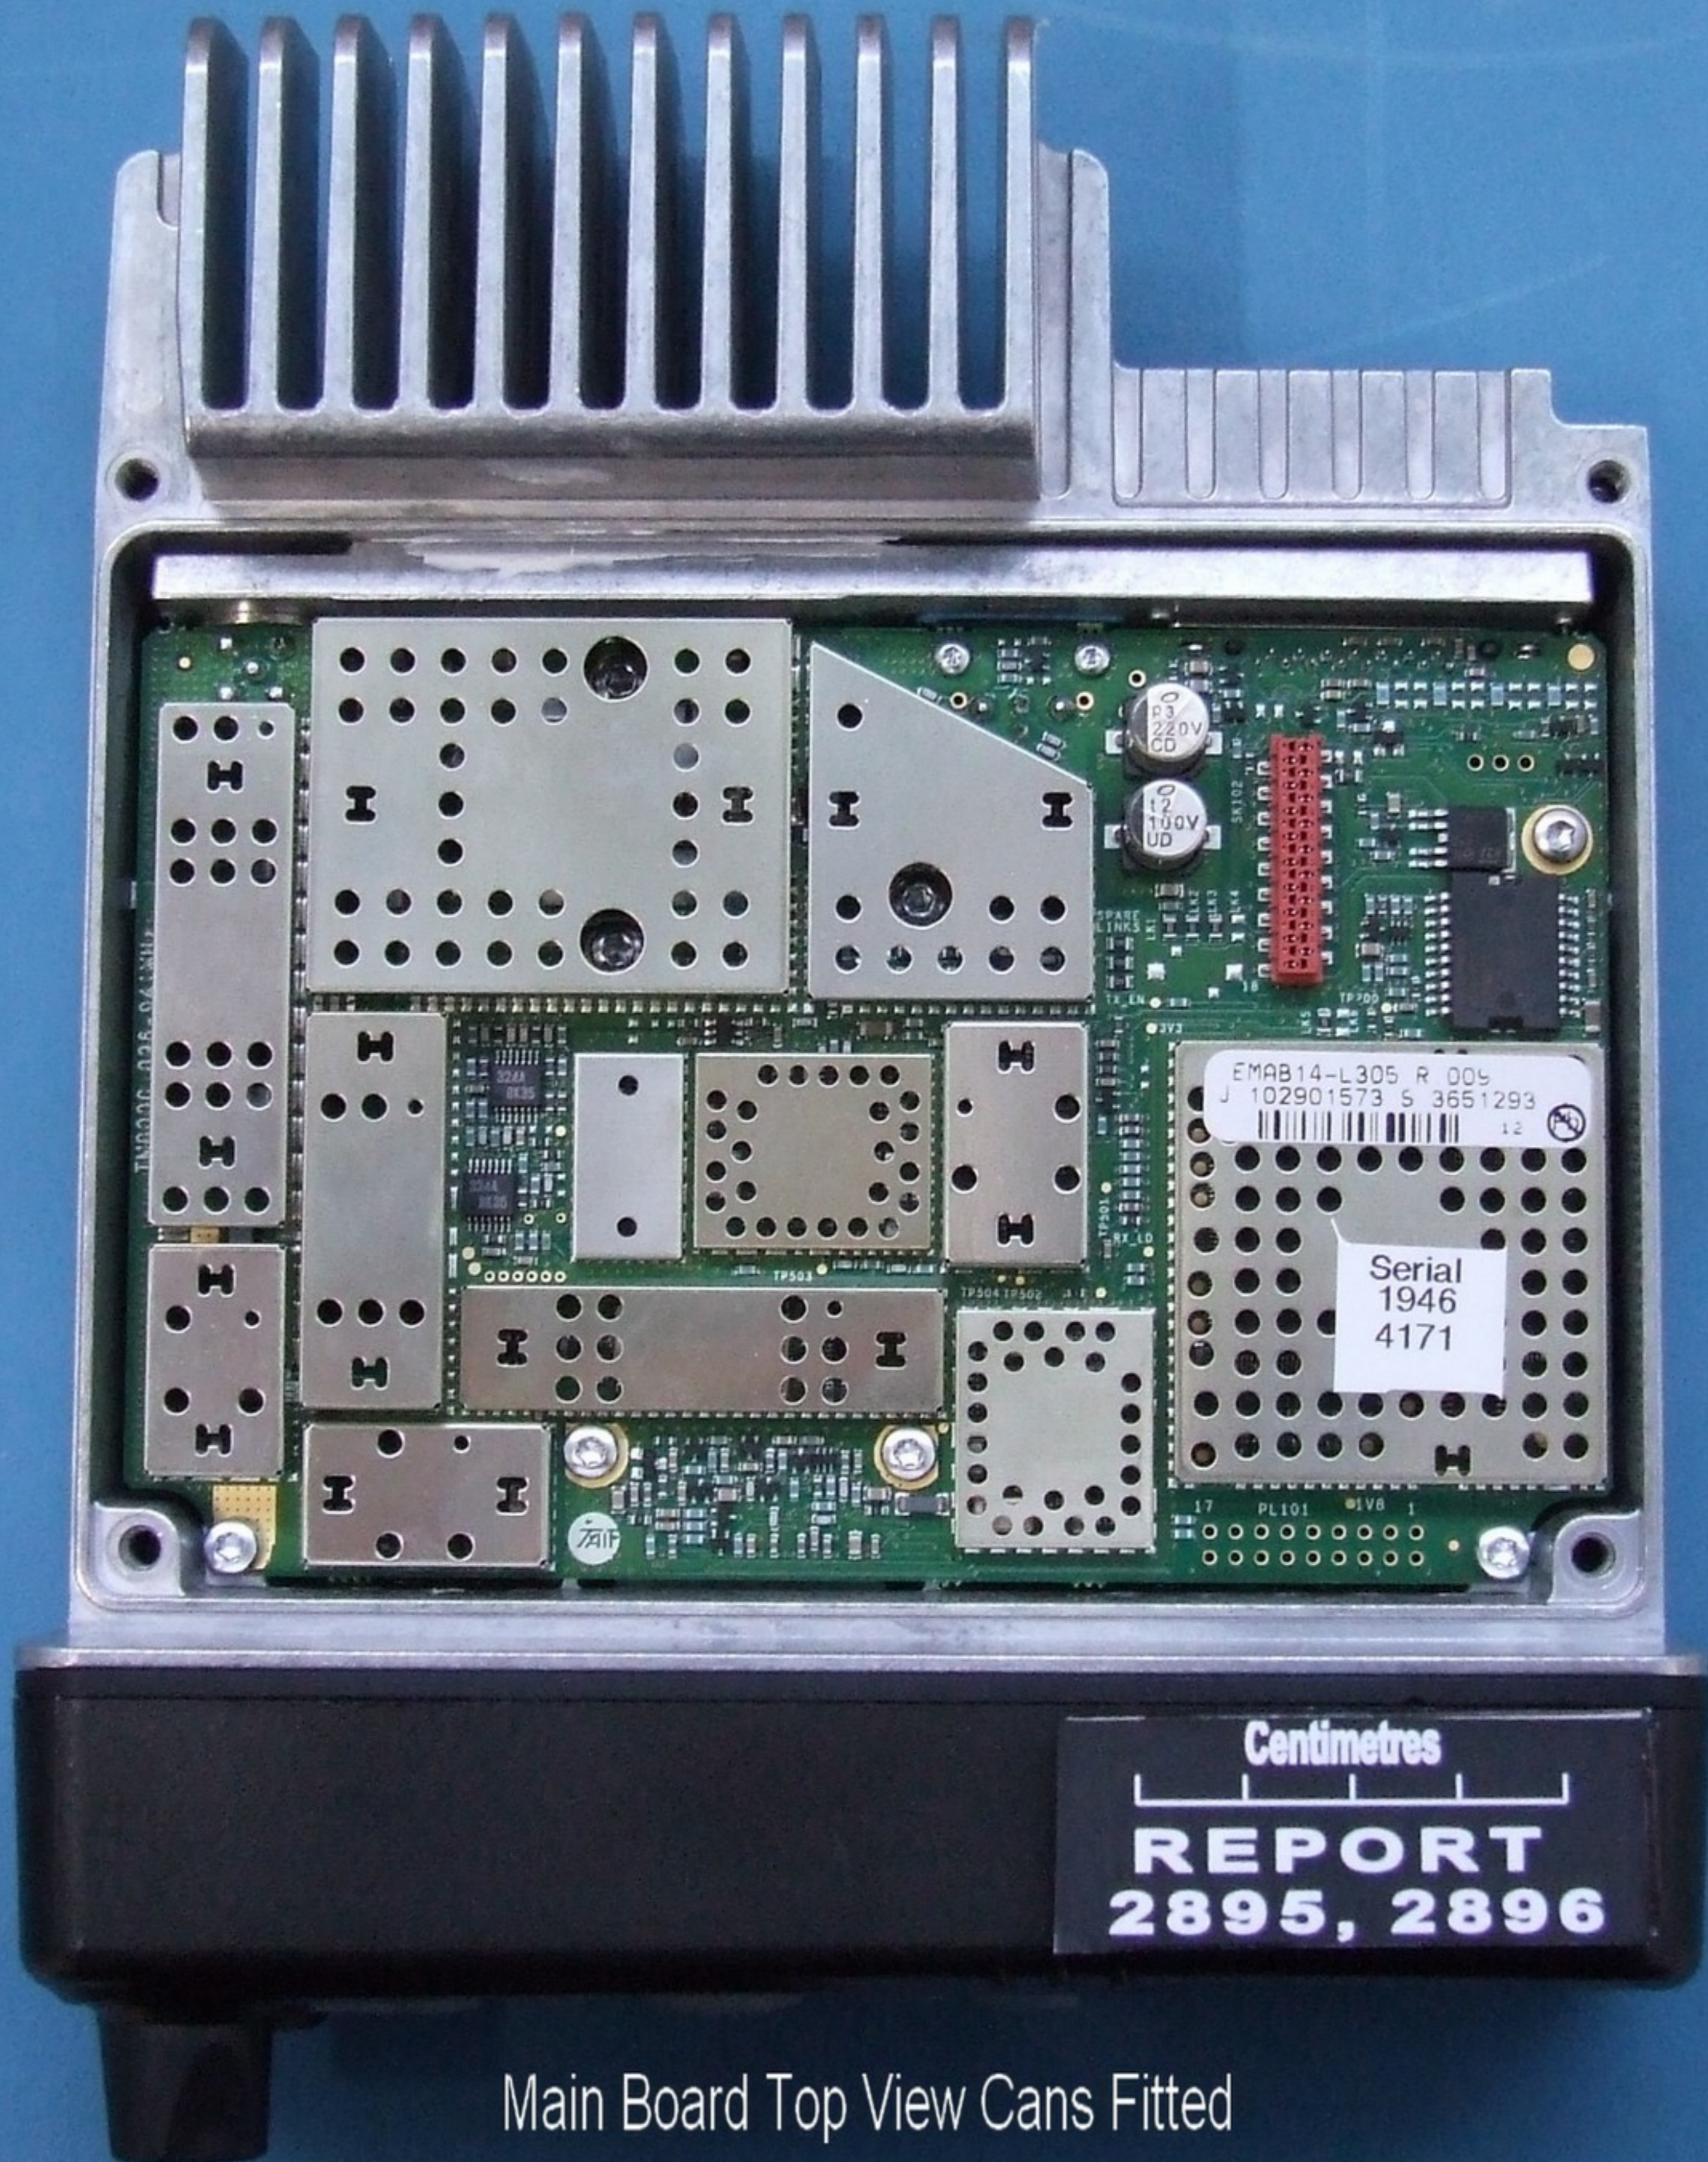

Centimetres
|-----|-----|-----|
REPORT
2895, 2896

Control Head Bottom View

Centimetres
REPORT
2895, 2896

Control Head Top View Cable Connected

Centimetres
REPORT
2895, 2896

Control Head Top View

Main Board Bottom View No Cans

Main Board Bottom View Cans Fitted

Main Board Top View No Cans

Main Board Top View Cans Fitted