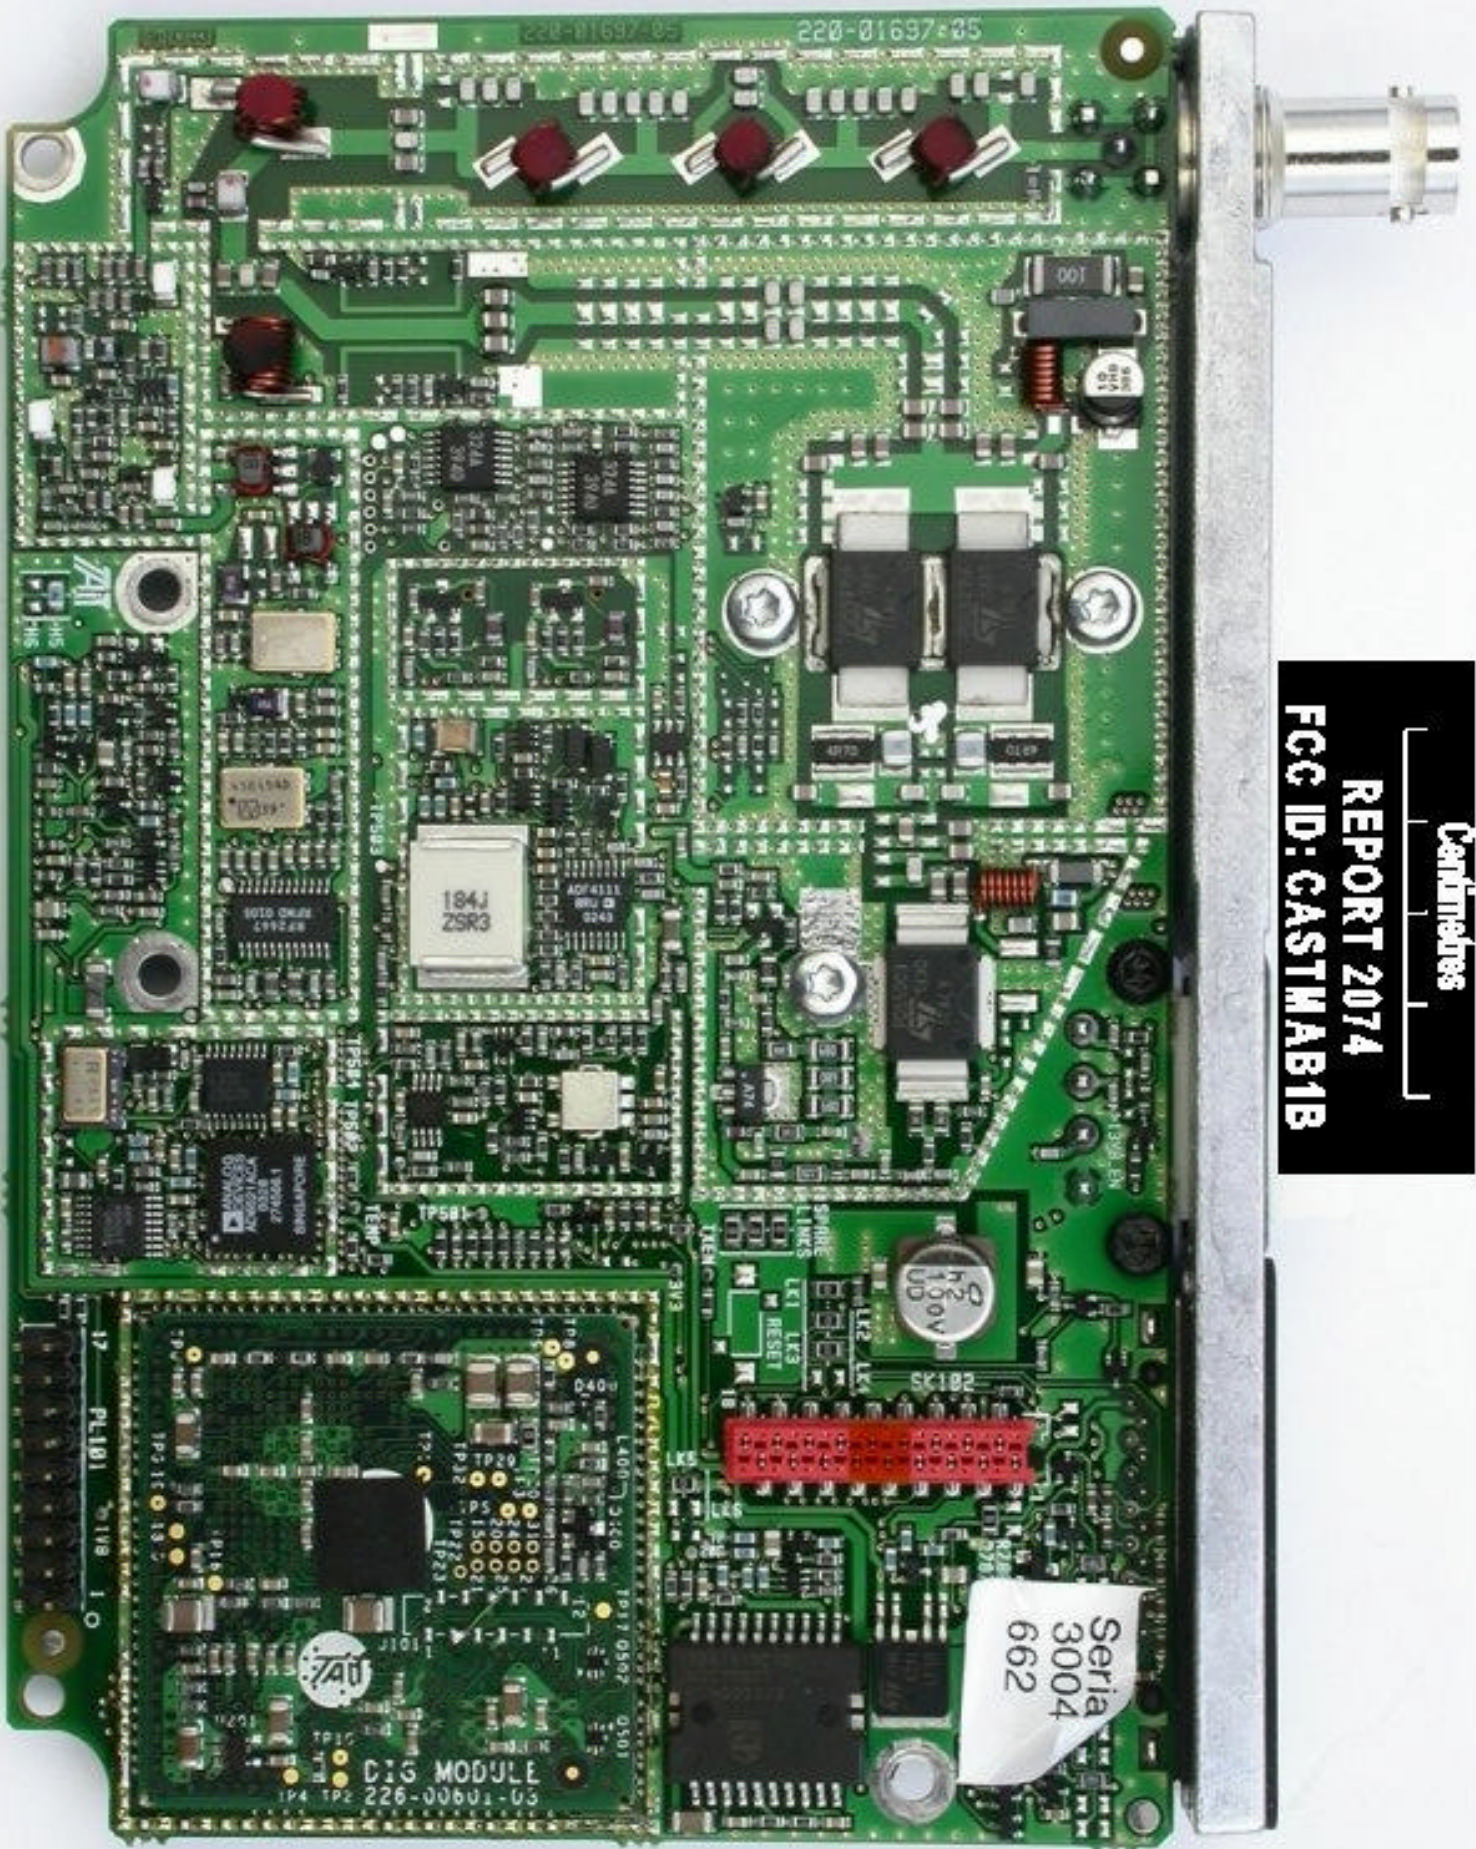

Centimetres
REPORT 2100
FCC ID: CASTMAH7F

Centimetres

REPORT 2100

FCC ID: CASTMAH7F

Centimetres
REPORT 2100
FCC ID: CASTMAH7F

Centimetres
REPORT 2100
FCC ID: CASTMAH7F

Serial
1902
0188

Centimetres
REPORT 2100
FCC ID: CASTMAH7F

Centimedes
REPORT 2074
FCC ID: CASTMAB1B

Centimetres

REPORT 2074
FCC ID: CASTMAB1B