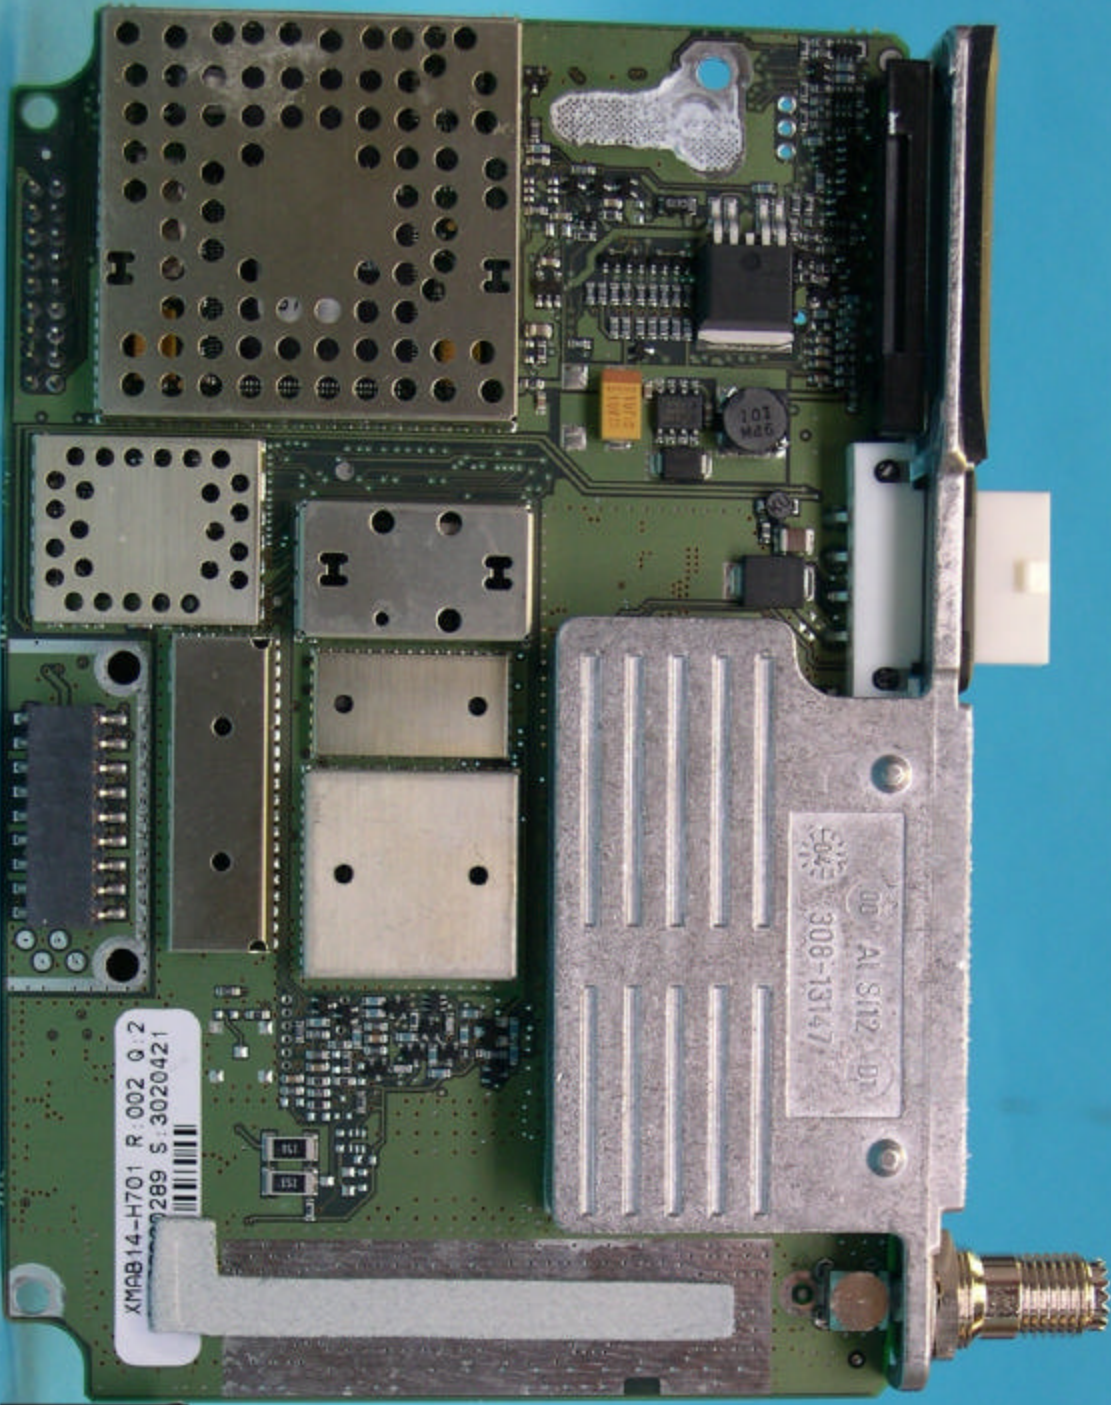

Centimetres
REPORT 2105
FCC ID: CASTMAH7D

Centimetres

REPORT 2105

FCC ID: CASTMAH7D

XMAB14-H701 R:002 Q:2
289 S:3020421

00 AI S112 (DT)
308-13147

Centimetres
REPORT 2105
FCC ID: CASTMAH7D

Continues
REPORT 2105
FCC ID: CASTMAH7D

Cardimodes
REPORT 2105
FCC ID: CASTMAH7D

Centimeters

REPORT 2105
FCC ID: CASTMAH7D