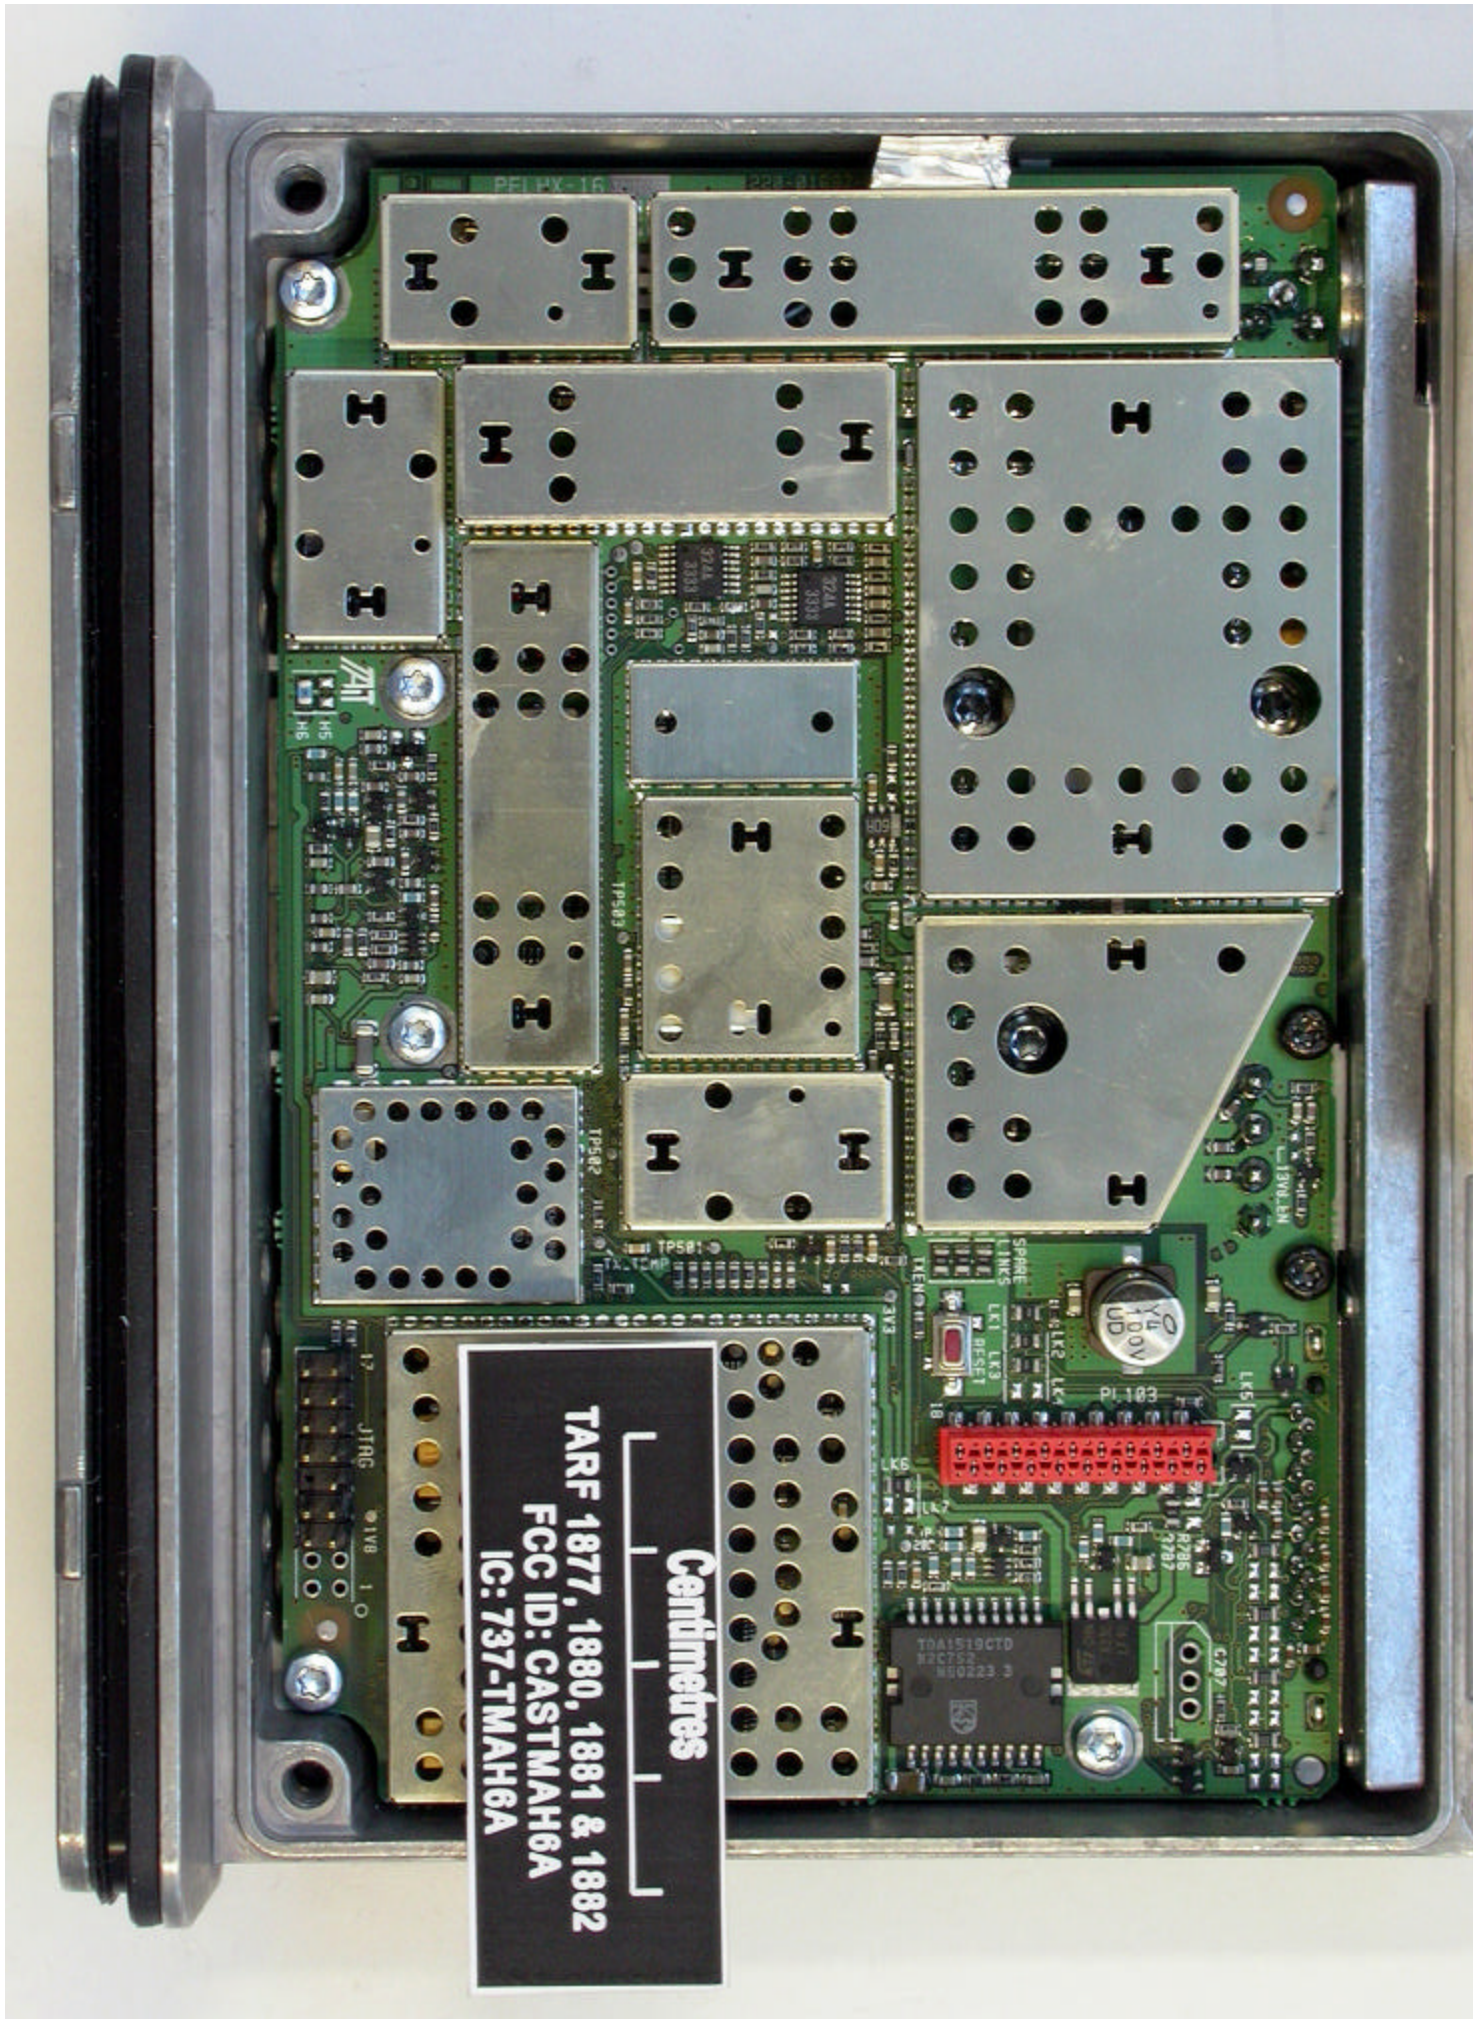

Centimetres

TARF 1877, 1880, 1881 & 1882
FCC ID: CASTMAH6A
IC: 737-TMAH6A

Centimetres

TARF 1877, 1880, 1881 & 1882
FCC ID: CASTMAH6A
IC: 737-TMAH6A

ALTERA®

Cyclone™

EP1C6T144C8
L AAB9G0319A
NA89G00291
303LA3F00

TARF 1877, 1880, 1881 & 1882
FCC ID: CASTMAH6A
IC: 737-TMAH6A

Centimetres

308-13147

AI SHZ

Centimetres

TARF 1877, 1880, 1881 & 1882
FCC ID: CASTMAH6A
IC: 737-TMAH6A