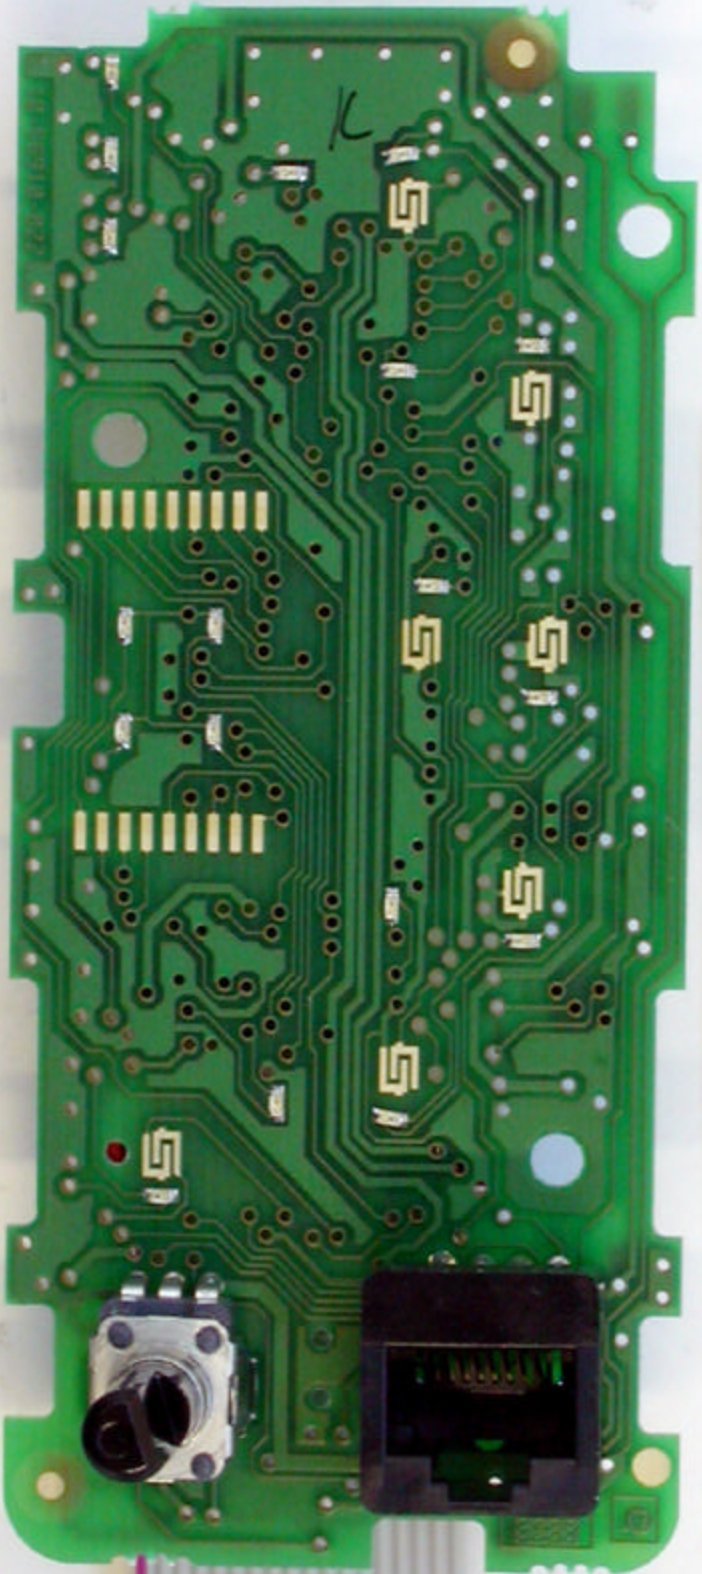

Centimetres

TARF 1877, 1880, 1881 & 1882
FCC ID: CASTMAH6A
IC: 737-TMAH6A

Centimetres

TARF 1877, 1880, 1881 & 1882
FCC ID: CASTMAH6A
IC: 737-TMAH6A

ALTERA®

Cyclone™

EP1C6T144C8
L AAB9G0319A
NA89G00291
303LA3F00

TARF 1877, 1880, 1881 & 1882
FCC ID: CASTMAH6A
IC: 737-TMAH6A

Centimetres

308-13147

AI SHZ

Centimetres

TARF 1877, 1880, 1881 & 1882
FCC ID: CASTMAH6A
IC: 737-TMAH6A