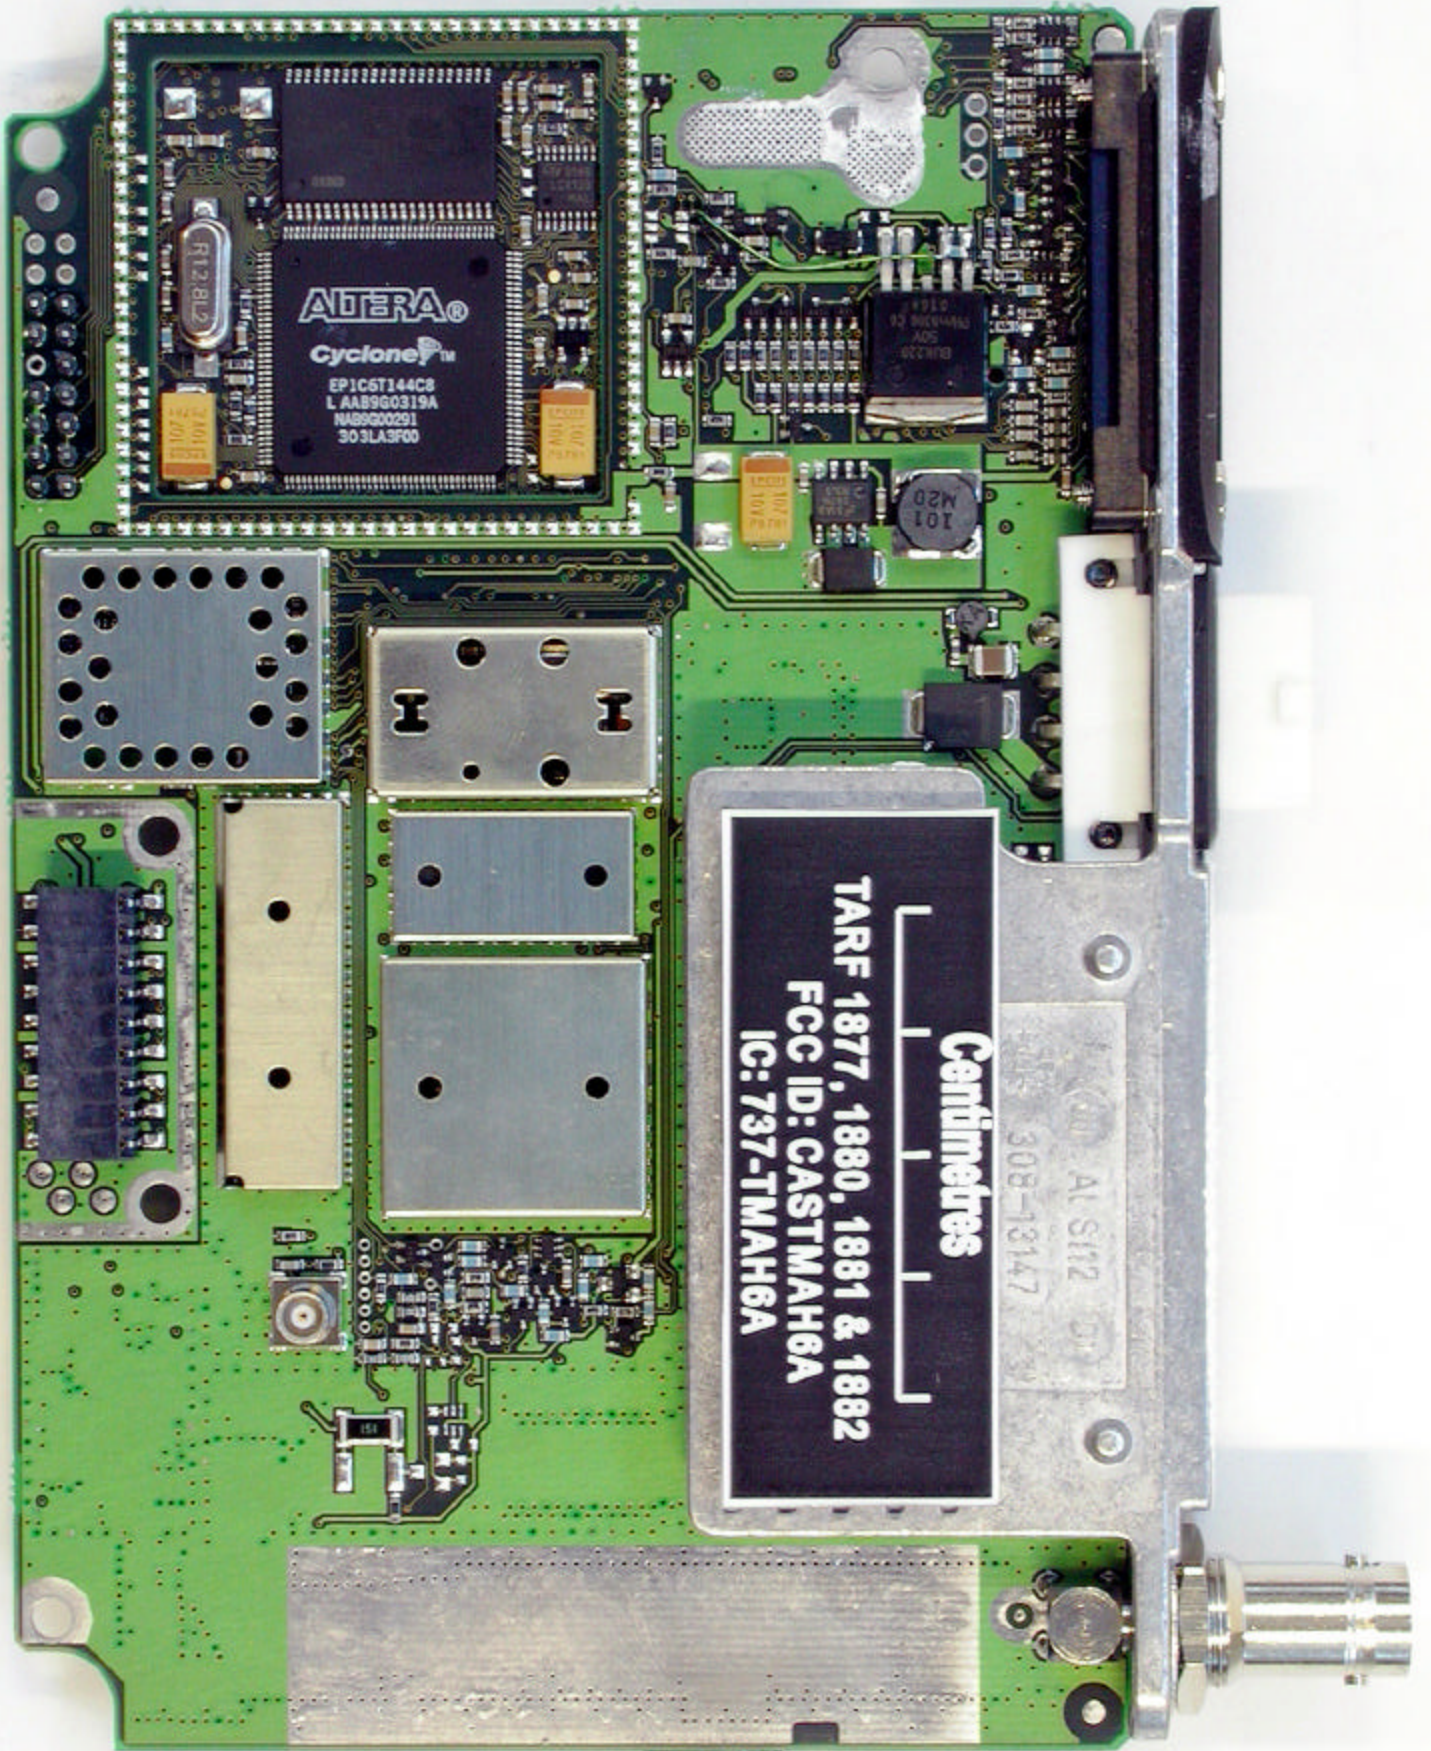

Centimetres

TARF 1877, 1880, 1881 & 1882
FCC ID: CASTMAH6A
IC: 737-TMAH6A

Centimetres

TARF 1877, 1880, 1881 & 1882
FCC ID: CASTMAH6A
IC: 737-TMAH6A

ALTERA®

Cyclone™

EP1C6T144C8
L AAB9G0319A
NA89G00291
303LA3F00

TARF 1877, 1880, 1881 & 1882
FCC ID: CASTMAH6A
IC: 737-TMAH6A

Centimetres

308-13147

AI SHZ

Centimetres

TARF 1877, 1880, 1881 & 1882
FCC ID: CASTMAH6A
IC: 737-TMAH6A