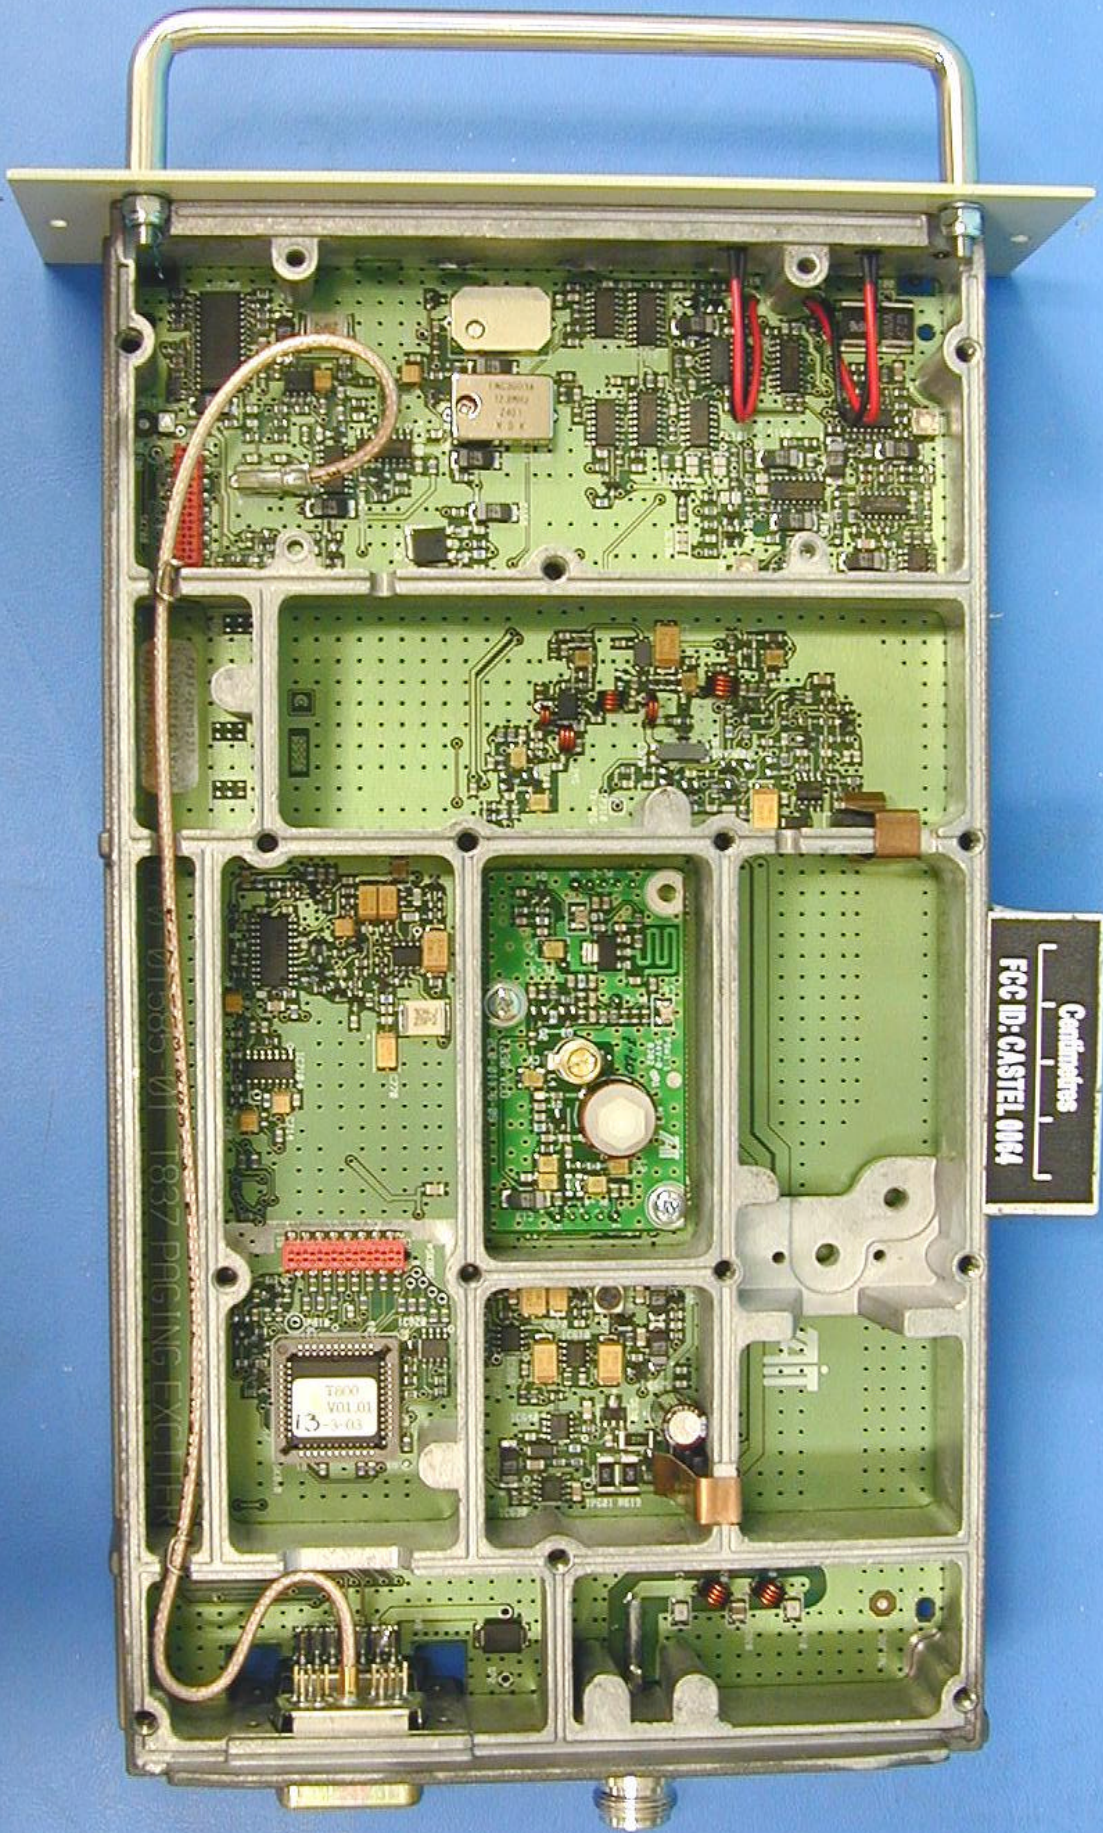

Confidential  
FCC ID: CASTEL 004

Centronics  
FCC ID: CASTEL 0M4

**ISOTEMP**  
RESEARCH, INC.  
P/N 539-00010-56  
MODEL DCX091-39  
FREQ. 10.000 MHZ  
S/N 405-11  
DATE 9840  
FCC 31785

**ASIA**  
DC-DC CONVERTER  
SH12-15S1000  
SERNO. 100466  
ASIA ELECTRONICS IND. CO., LTD.  
MADE IN JAPAN

Cardnetes  
FCC ID: CASTEL 0064

11801-00-00000  
MADE IN NEW ZEALAND

PCB 5004 & 5005  
REV. 1.0  
DATE 01.11.00

Centimetros  
FCC ID: CASTEL 0064

Cardnetes  
FCC ID: CASTEL 0064

ASIA  
DC-DC CONVERTER  
SH12-15S1000  
SERNO. 100466  
ASIA ELECTRONICS IND.CO.,LTD.  
MADE IN JAPAN

CONNECT P108 THE  
CONNECT P108 2-3

0 BALANCE

Continues  
FCC ID: CASTEL 0M4