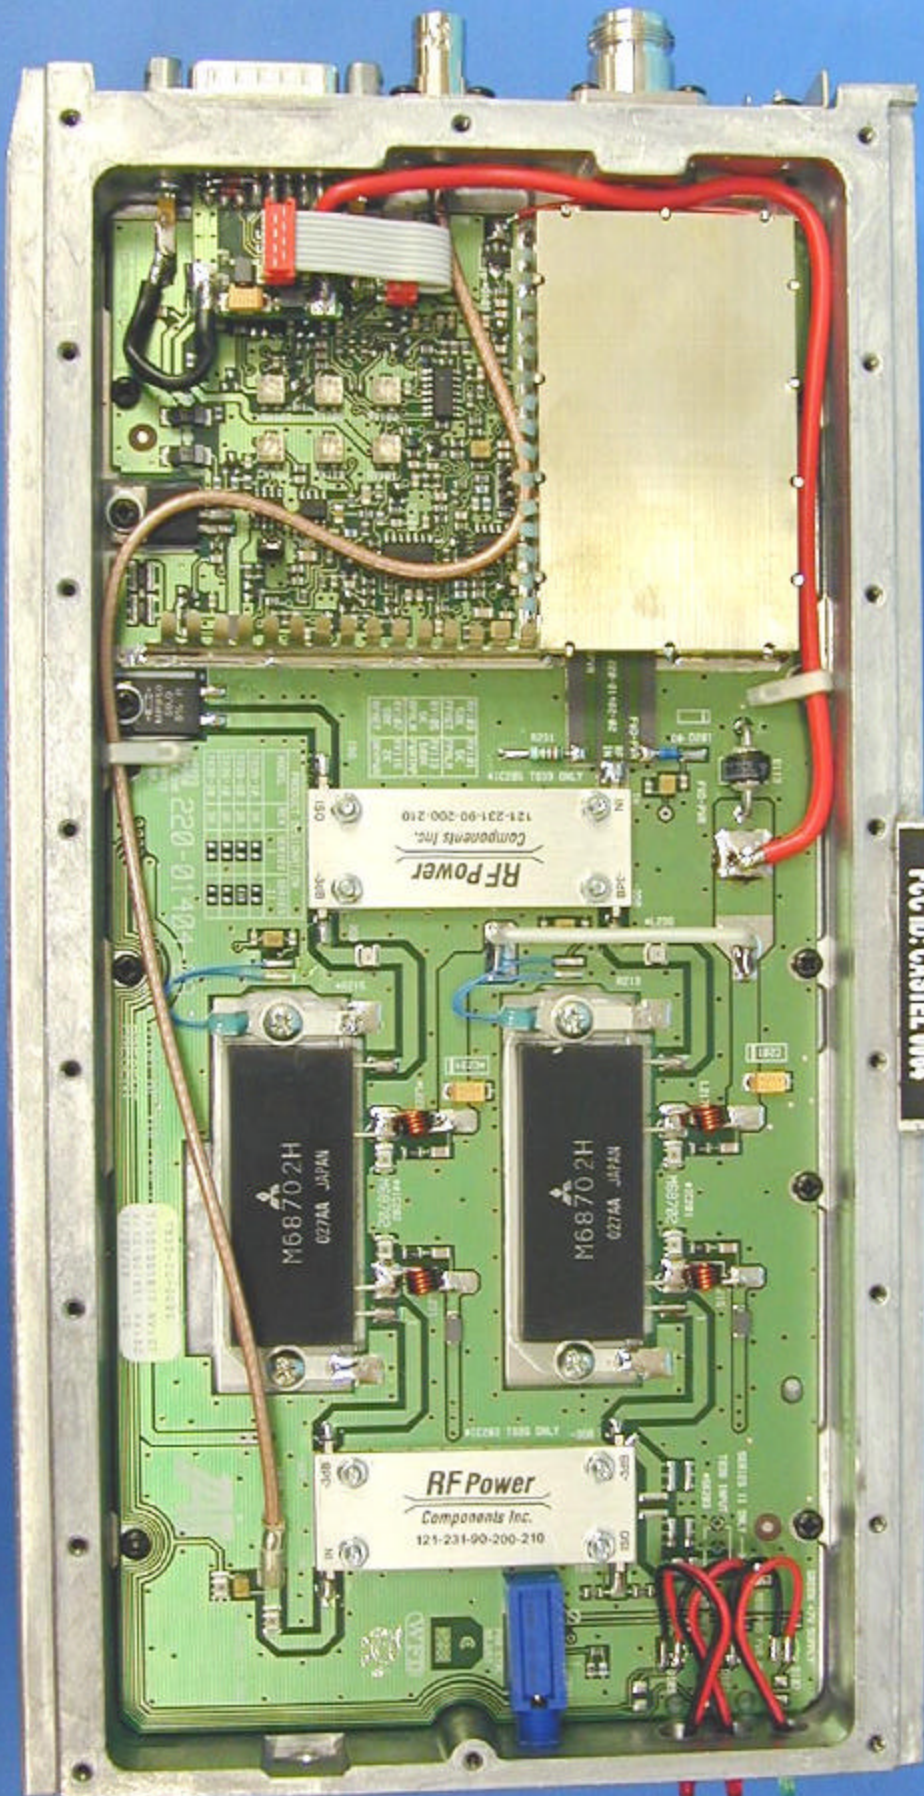

Confidential  
FCC ID: CASTEL 004

Centronics  
FCC ID: CASTEL 0M4

**ISOTEMP**  
RESEARCH, INC.  
P/N 539-00010-56  
MODEL DCX091-39  
FREQ. 10.000 MHZ  
S/N 405-11  
DATE 9840  
FCC 31785

**ASIA**  
DC-DC CONVERTER  
SH12-15S1000  
SERNO. 100466  
ASIA ELECTRONICS IND. CO., LTD.  
MADE IN JAPAN

Cardnetes  
FCC ID: CASTEL 0064

11801-00-00000  
MADE IN NEW ZEALAND

PCB 5004 & 5005  
REV. 1.0  
DATE 01.11.00

Centimetros  
FCC ID: CASTEL 0064

Cardnetes  
FCC ID: CASTEL 0064

ASIA  
DC-DC CONVERTER  
SH12-15S1000  
SERNO. 100466  
ASIA ELECTRONICS IND.CO.,LTD.  
MADE IN JAPAN

CONNECT P108 THE  
CONNECT P108 2-3

0 BALANCE

Continues  
FCC ID: CASTEL 0M4