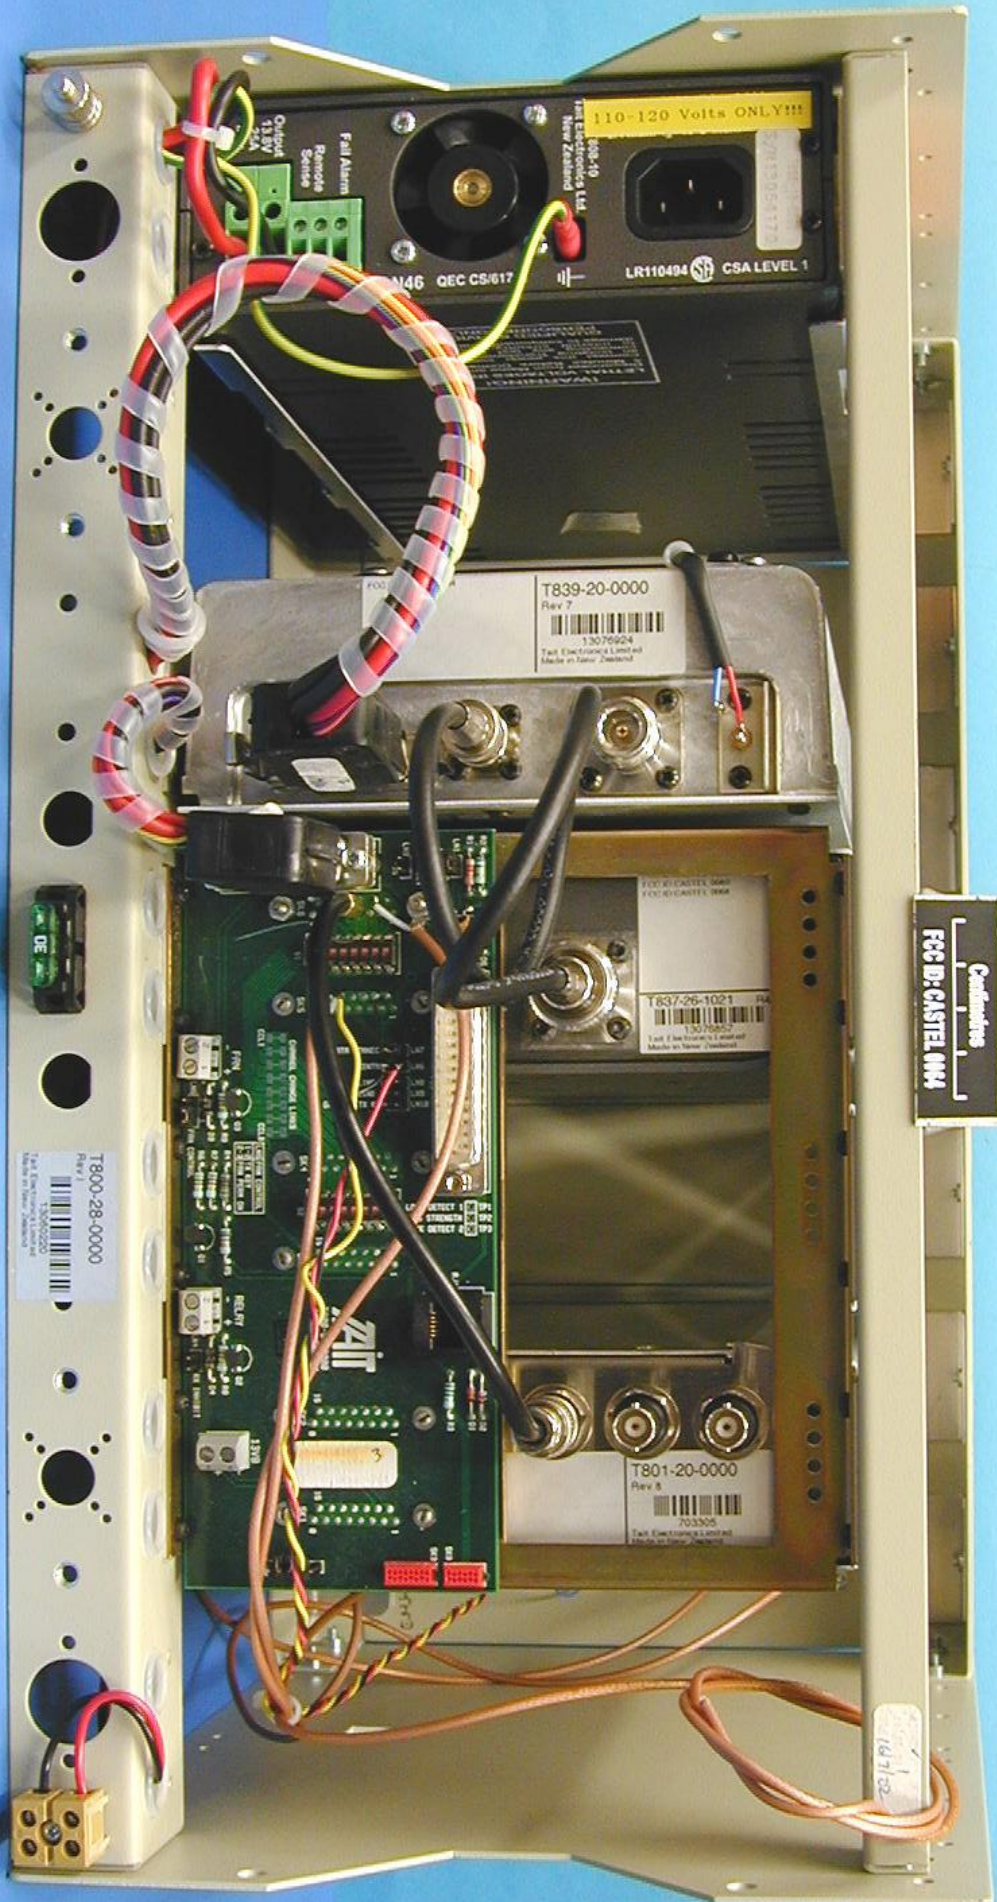

110-120 Volts ONLY!!!

LR110494 CSA LEVEL 1

T839-20-0000
Rev 7

13070624
Tait Electronics Limited
Made in Taiwan, Republic

FCC ID: CASTEL NM4
FCC ID: CASTEL NM4

T837-26-1021
Rev 1

T801-20-0000
Rev 8

703305
Tait Electronics Limited
Made in Taiwan, Republic

Confidential
FCC ID: CASTEL NM4

T800-28-0000
Rev 1

1/17/02