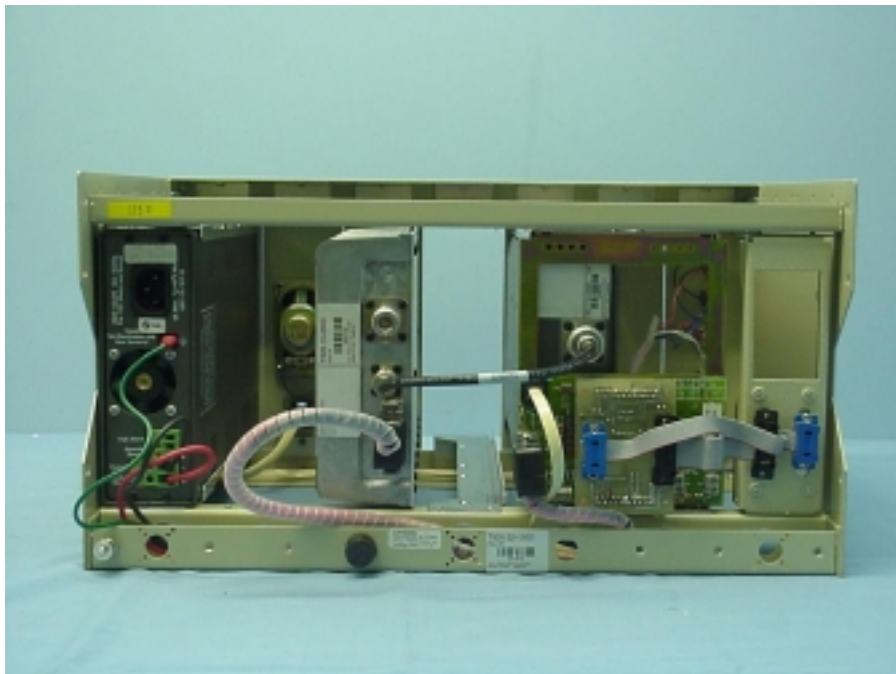

EMC Technologies (NZ) Ltd

Test Report No **00729.1**
Report date: 1 August 2000

11. PHOTOGRAPH(S)

EMC Technologies (NZ) Ltd

STREET ADDRESS - 47 MacKelvie Street, Grey Lynn, Auckland,
New Zealand

POSTAL ADDRESS - PO Box 68 307, Newton, Auckland, New
Zealand