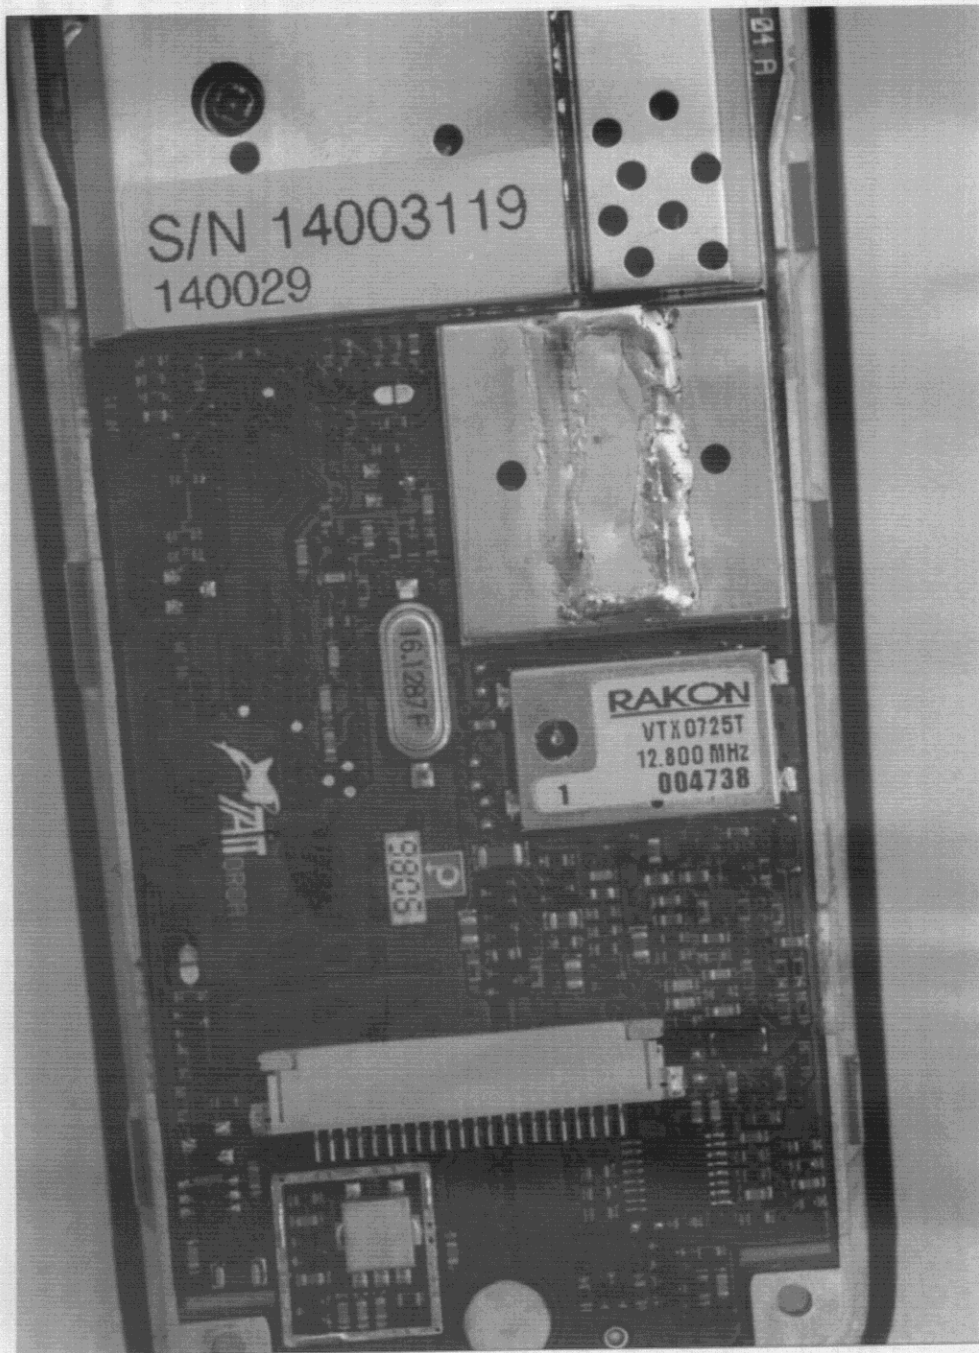

TAIT ELECTRONICS

FCC ID; CASTEL0018

TOP-B2110
Main Board.

TAIT ELECTRONICS

FCC ID; CASTEL0018

TOP-B2110
Main Board.

TAIT ELECTRONICS

FCC ID; CASTEL0018

TOP-B2110
Main Board
Expanded View

TAIT ELECTRONICS

FCC ID; CASTEL0018

TOP-B2110
Inside view of
Front Cover

TAIT ELECTRONICS

FCC ID; CASTEL0018

TOP-B2110
Speaker.