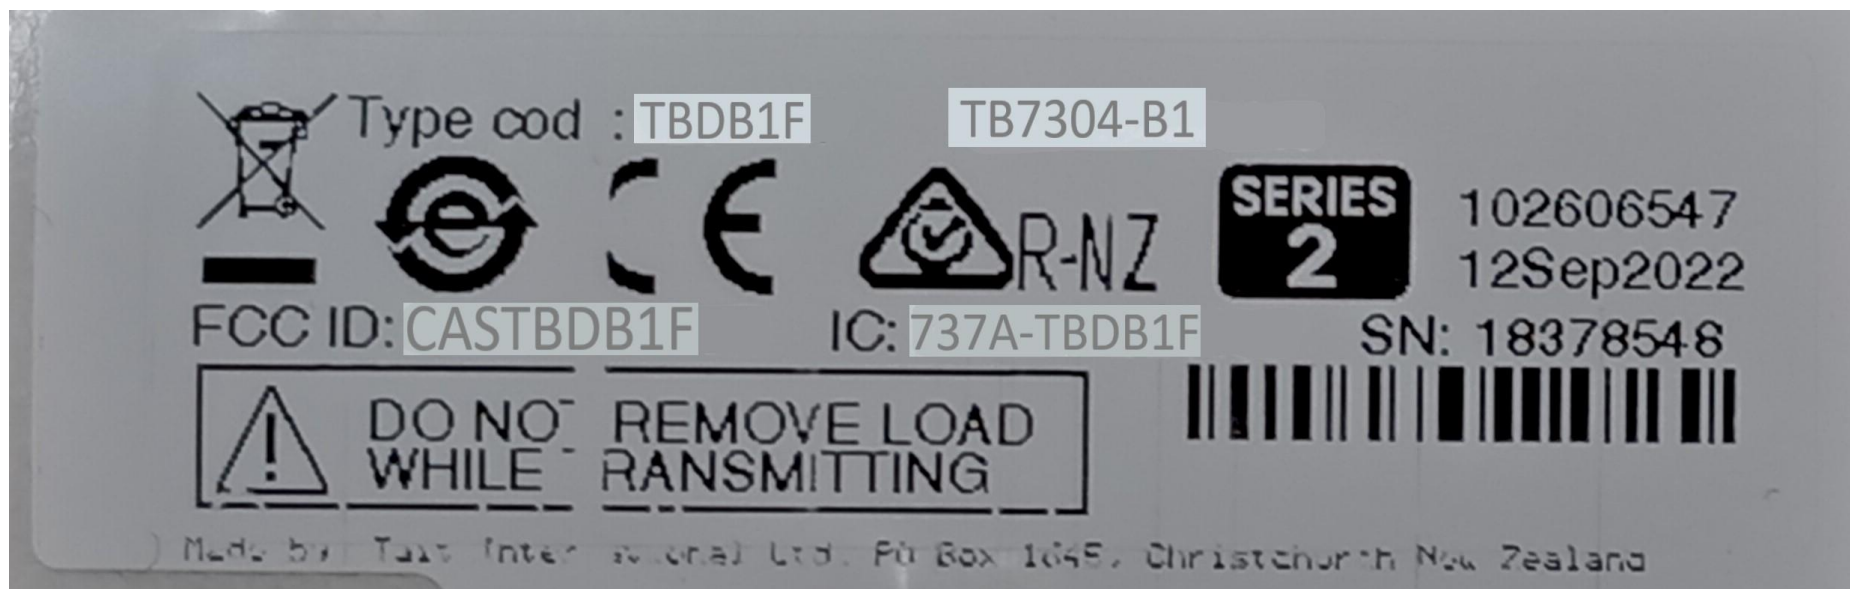

Tait International Limited

Compliance Label Photograph Exhibit

(October 2022)

Product: TB7304-B1 and TB7306-B1
Type code: TBDB1F
FCC ID: CASTBDB1F
ISED ID: 737A-TBDB1F

Photograph 01: Product ID label