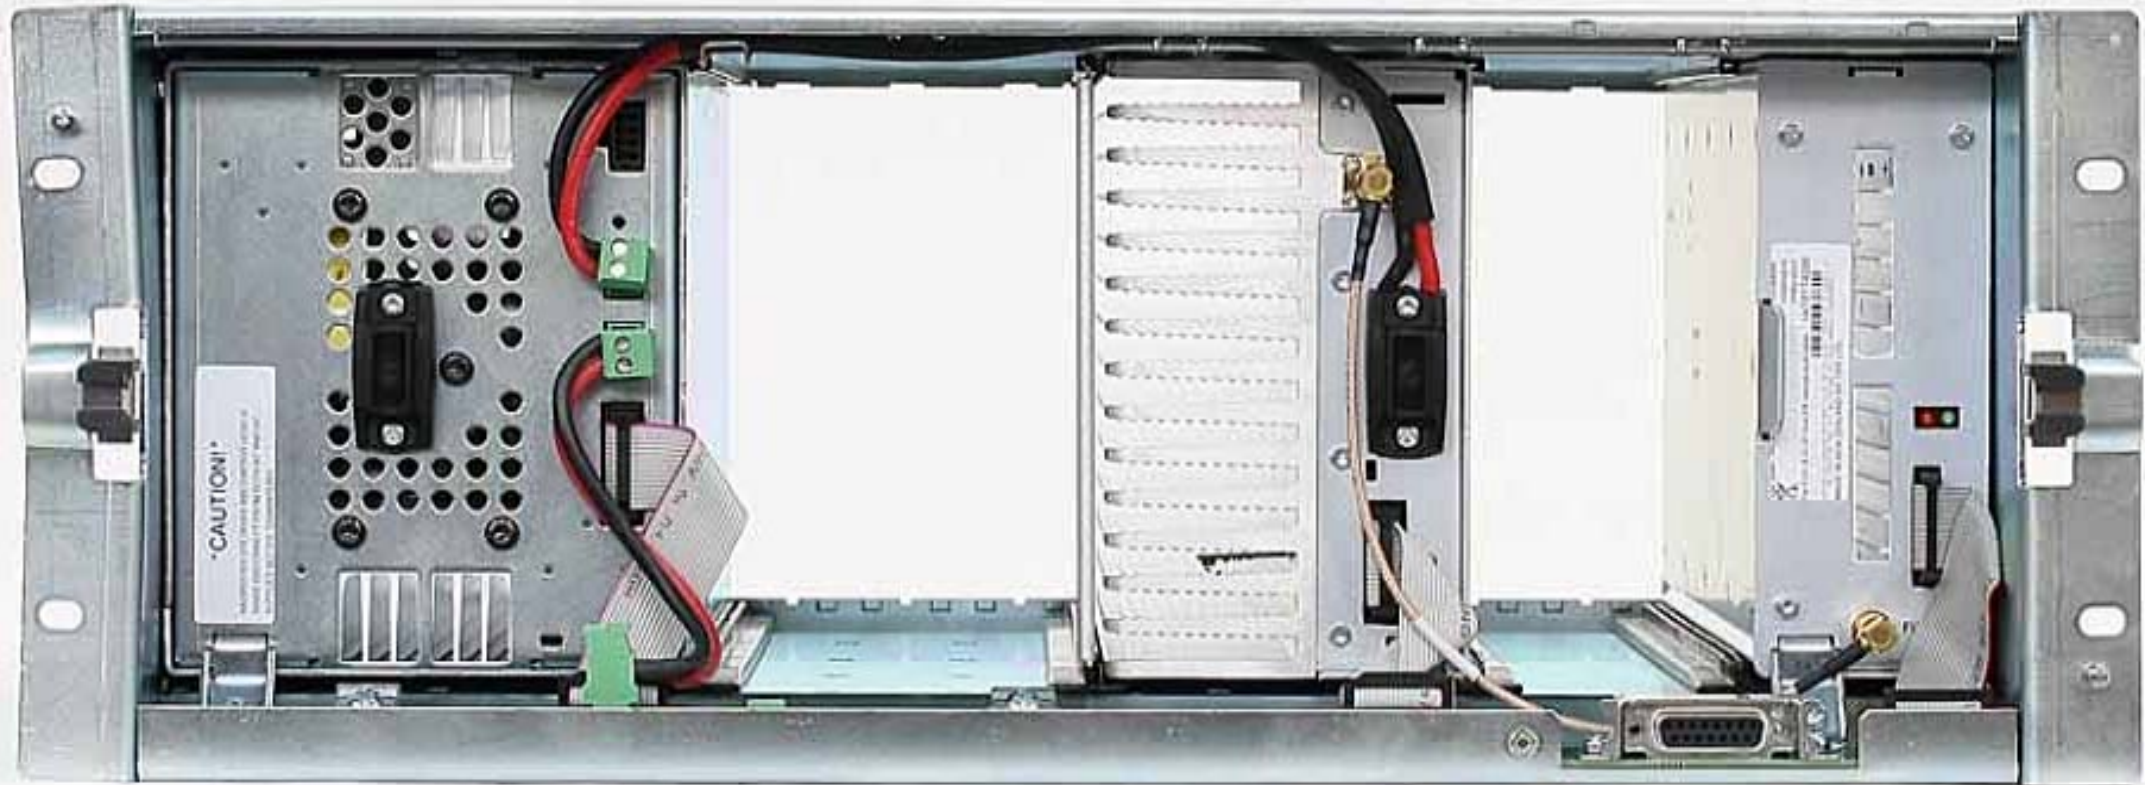

Teltest Report 3486 (May 2013)
Tait TBCK4D Base Station
FCC ID: CASTBCK4D
IC: 737A-TBCK4D

TBCK4D - External - Subrack - Bottom

Teltest Report 3486 (May 2013)
Tait TBCK4D Base Station
FCC ID: CASTBCK4D
IC: 737A-TBCK4D

TBCK4D - External - Subrack - Front/Left Isometric View

Teltest Report 3486 (May 2013)
Tait TBCK4D Base Station
FCC ID: CASTBCK4D
IC: 737A-TBCK4D

TBCK4D - External - Subrack - Front (with front panel removed)

Teltest Report 3486 (May 2013)
Tait TBCK4D Base Station
FCC ID: CASTBCK4D
IC: 737A-TBCK4D

TBCK4D - External - Subrack - Front/Right Iso View

Teltest Report 3486 (May 2013)
Tait TBCK4D Base Station
FCC ID: CASTBCK4D
IC: 737A-TBCK4D