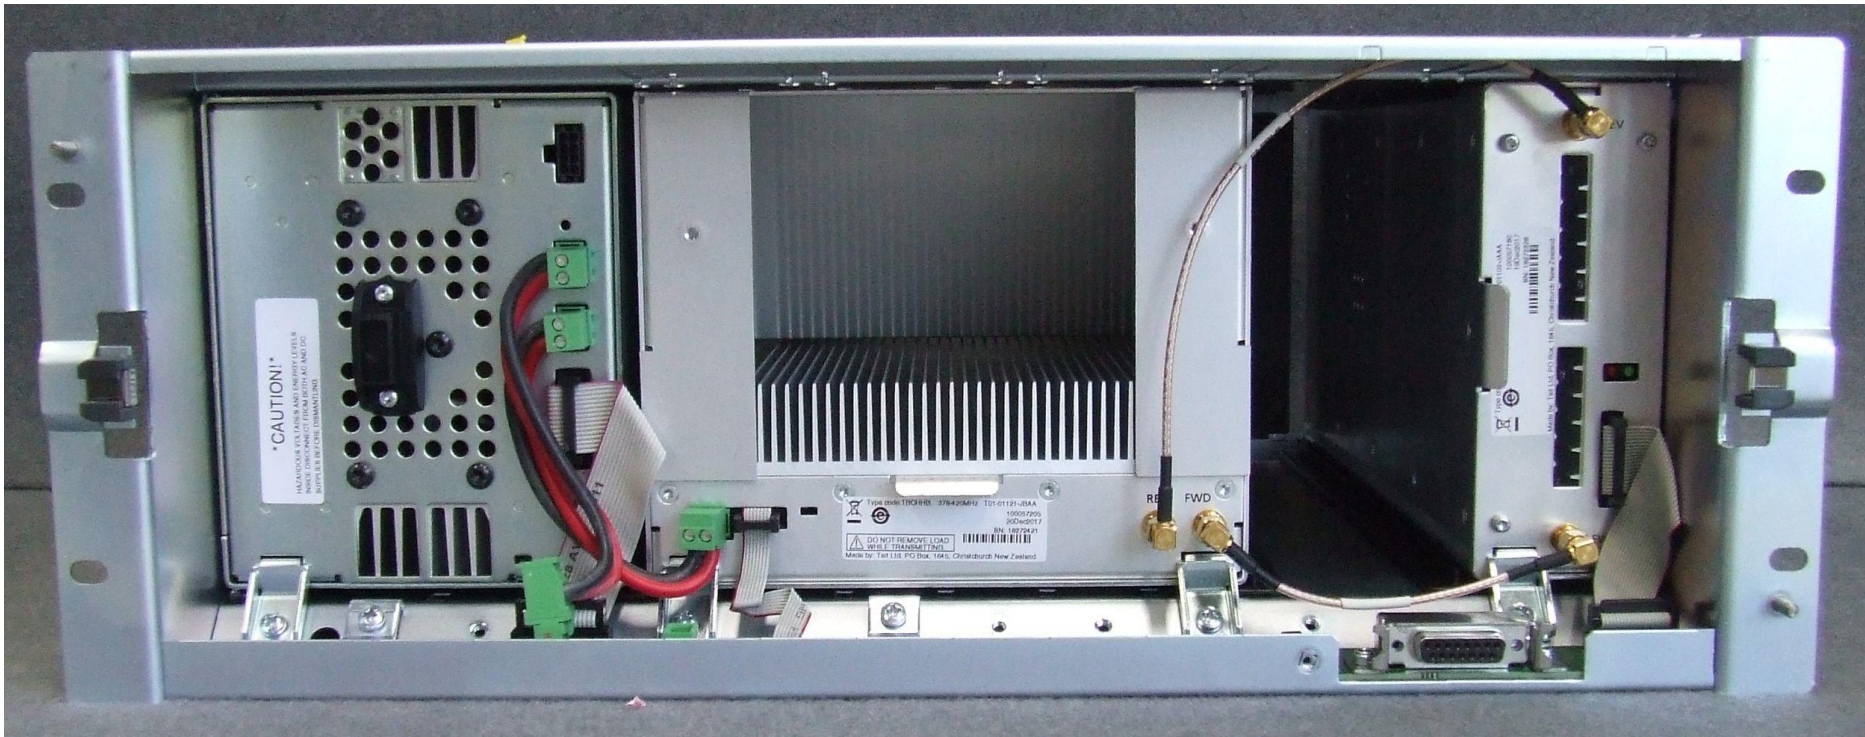

Tait Limited
External Photographs Exhibit
(March 2018)

Type code: TBCHHB
FCC ID: CASTBCHHB
IC: 737A-TBCHHB

Photograph 01: System – Product view

Photograph 02: System – Front panel

Photograph 03: System – Rear panel