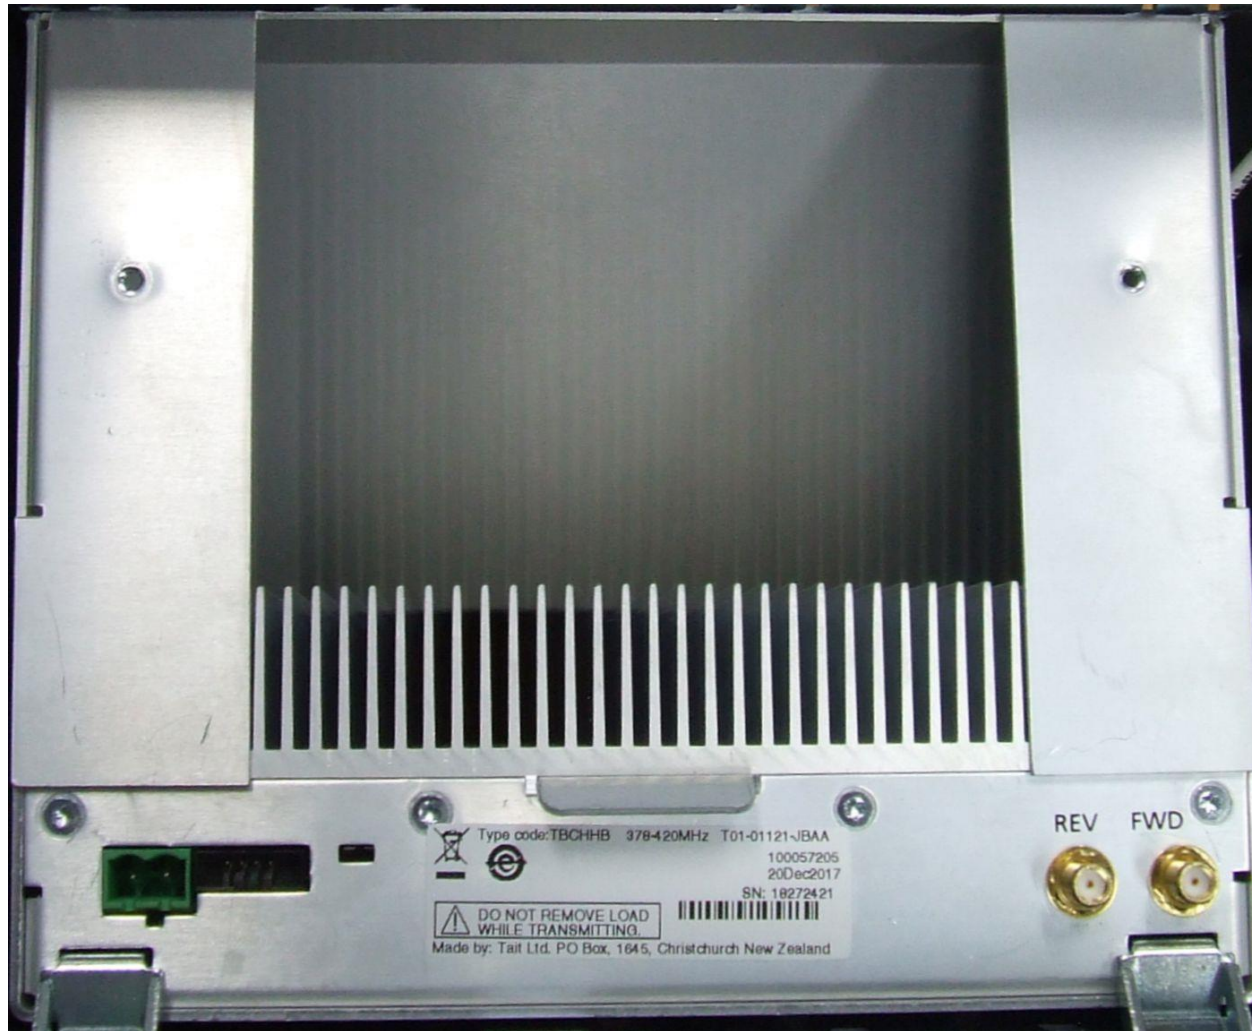

Photograph 09: Power Amplifier – Front panel