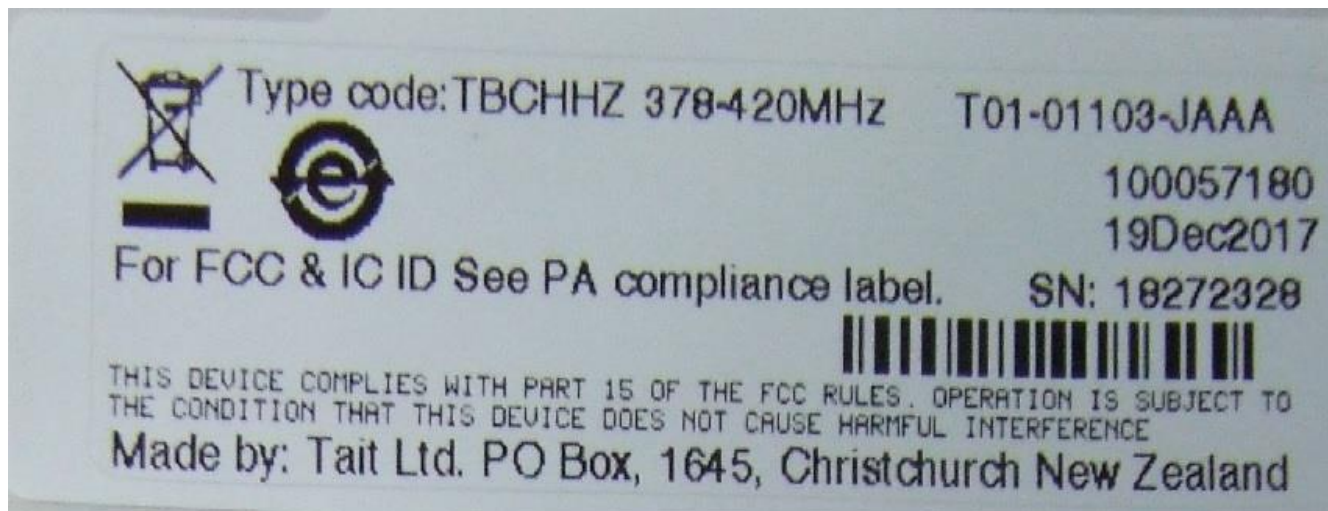

Tait Limited

Compliance Label Photograph Exhibit

(April 2018)

Type code: **TBCHHB**
FCC ID: **CASTBCHHB**
IC: **737A-TBCHHB**

Photograph 01: Reciter module – Compliance label

Photograph 02: Power Amplifier module – Compliance label