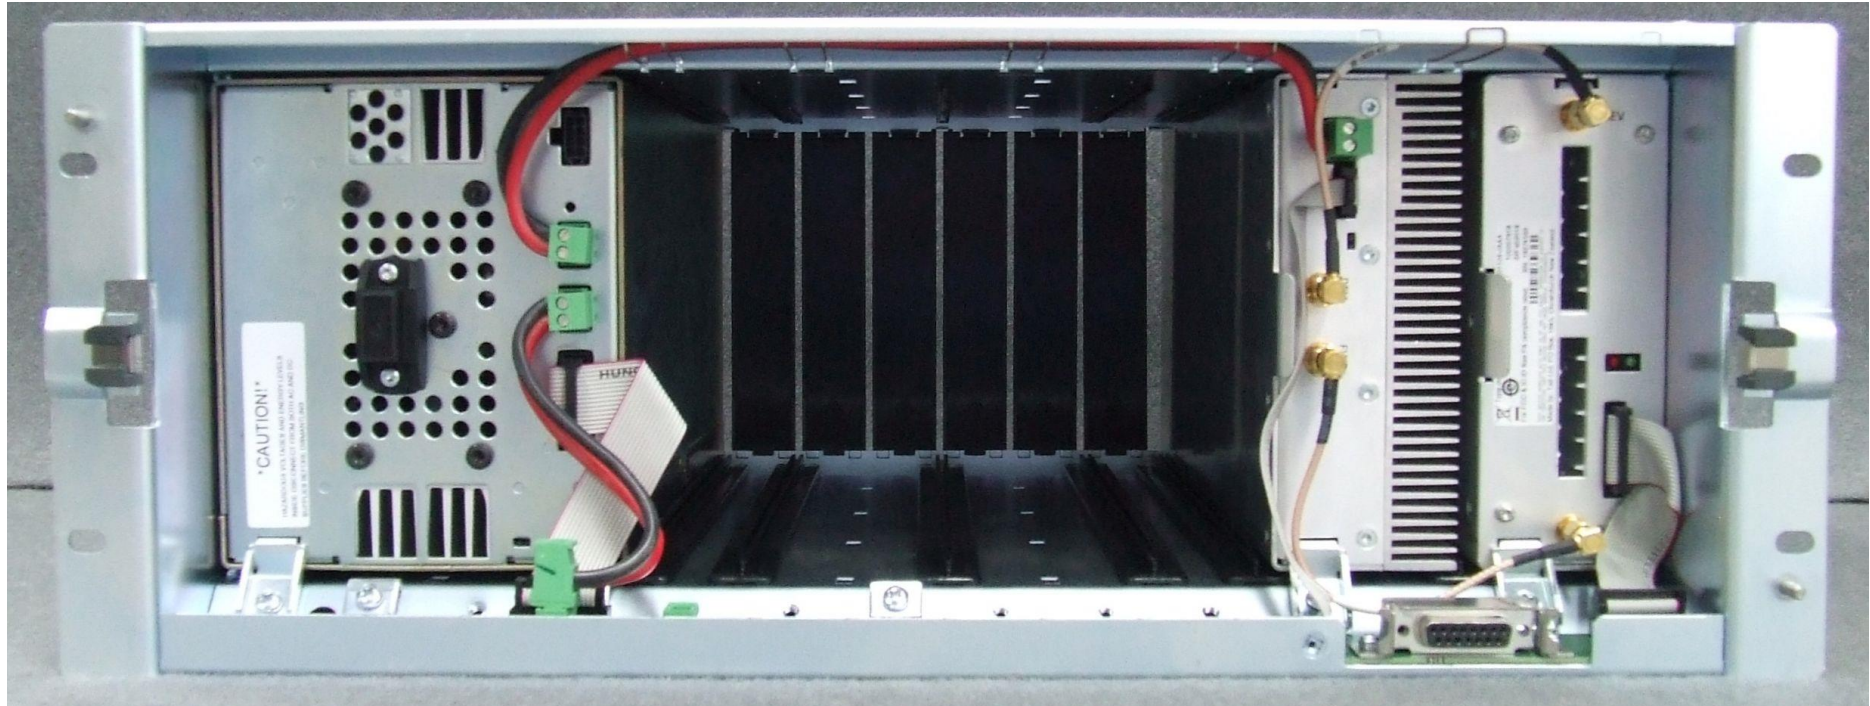

Tait Limited
External Photographs Exhibit
(May 2018)

Type code: TBCHHA
FCC ID: CASTBCHHA
IC: 737A-TBCHHA

Photograph 01: System – Product view

Photograph 02: System – Front panel

Photograph 03: System – Rear panel