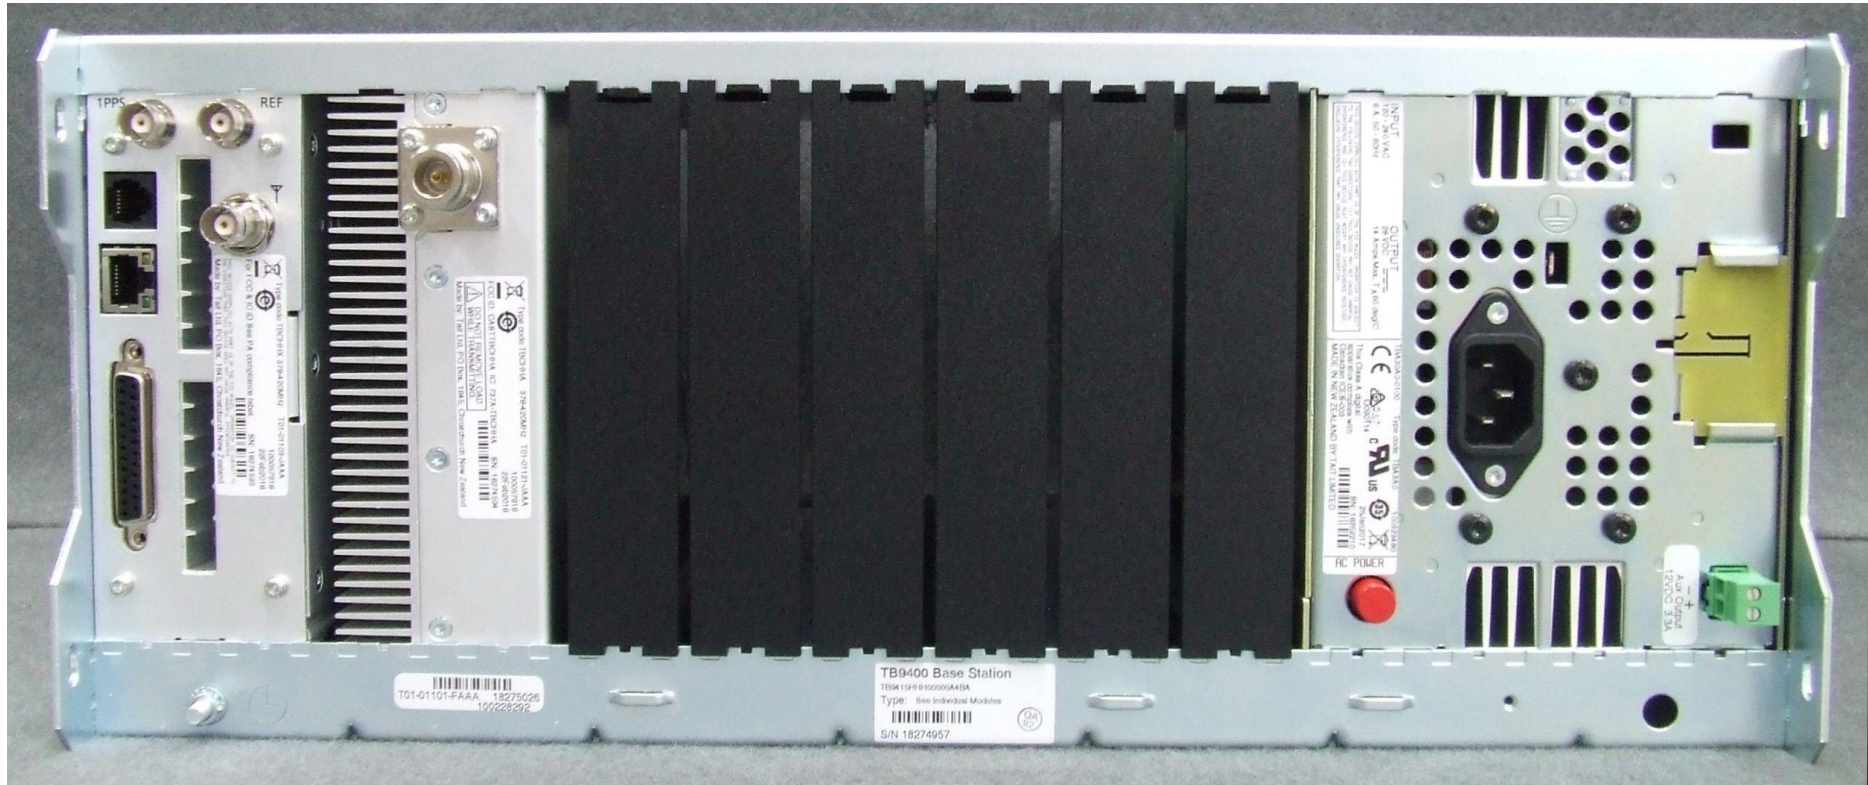

Tait Limited
External Photographs Exhibit
(May 2018)

Type code: TBCHHA
FCC ID: CASTBCHHA
IC: 737A-TBCHHA

Photograph 01: System – Product view

Photograph 02: System – Front panel

Photograph 03: System – Rear panel