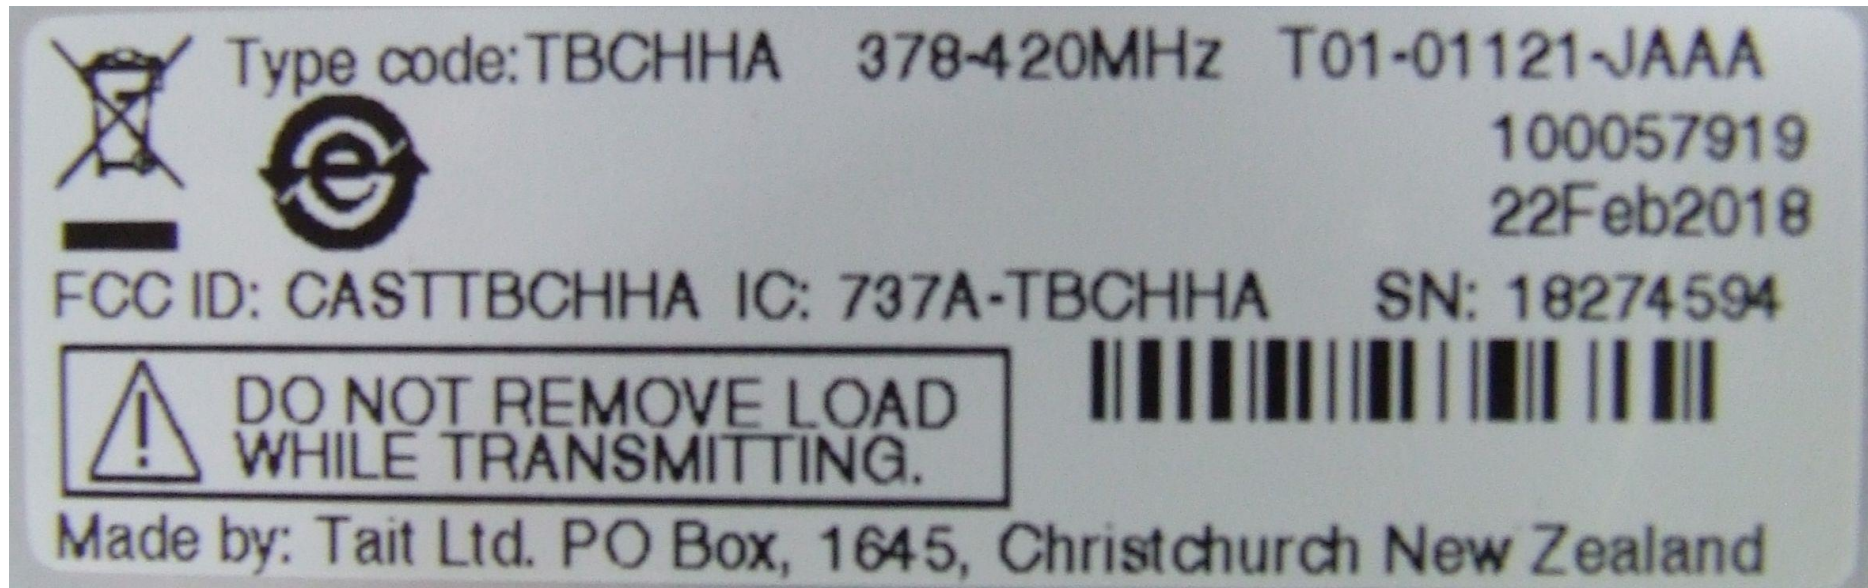

## Compliance Label Photograph Exhibit

(May 2018)

Type code: TBCHHA  
FCC ID: CASTBCHHA  
IC: 737A-TBCHHA

Photograph 01: Reciter module – Compliance label

Photograph 02: Power Amplifier module – Compliance label