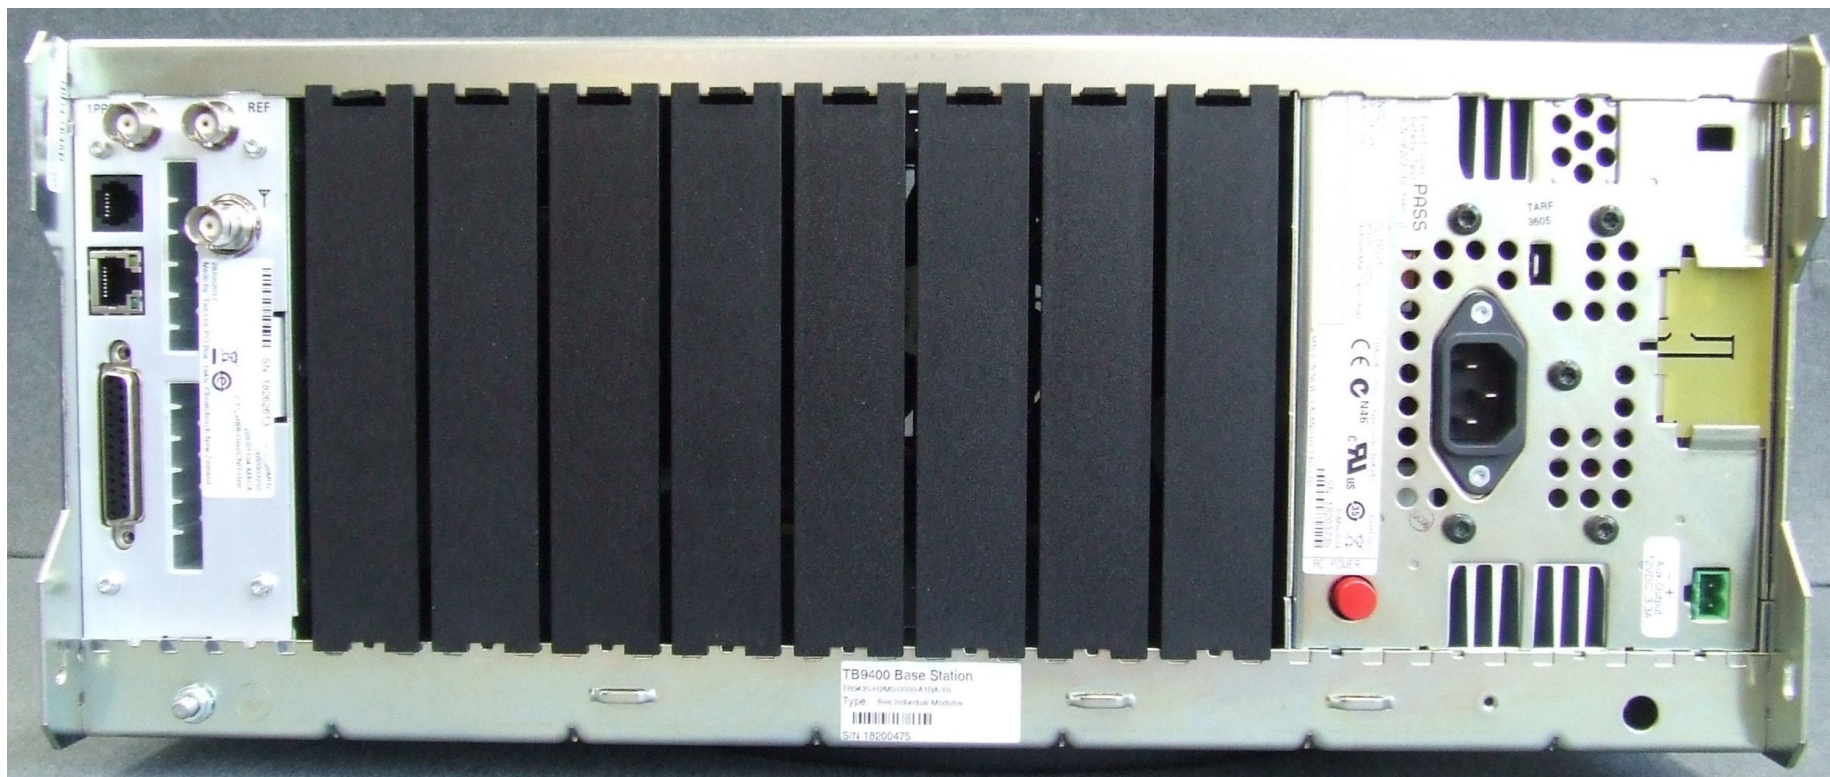

Tait Limited  
External Photographs Exhibit  
(November 2017)

Type code: TBCH3X  
FCC ID: CASTBCH3X

Photograph 01: System – Product view

Photograph 02: System – Front panel

Photograph 03: System – Rear panel

Photograph 06: Reciter module – Front panel

Photograph 07: Reciter module – Rear panel