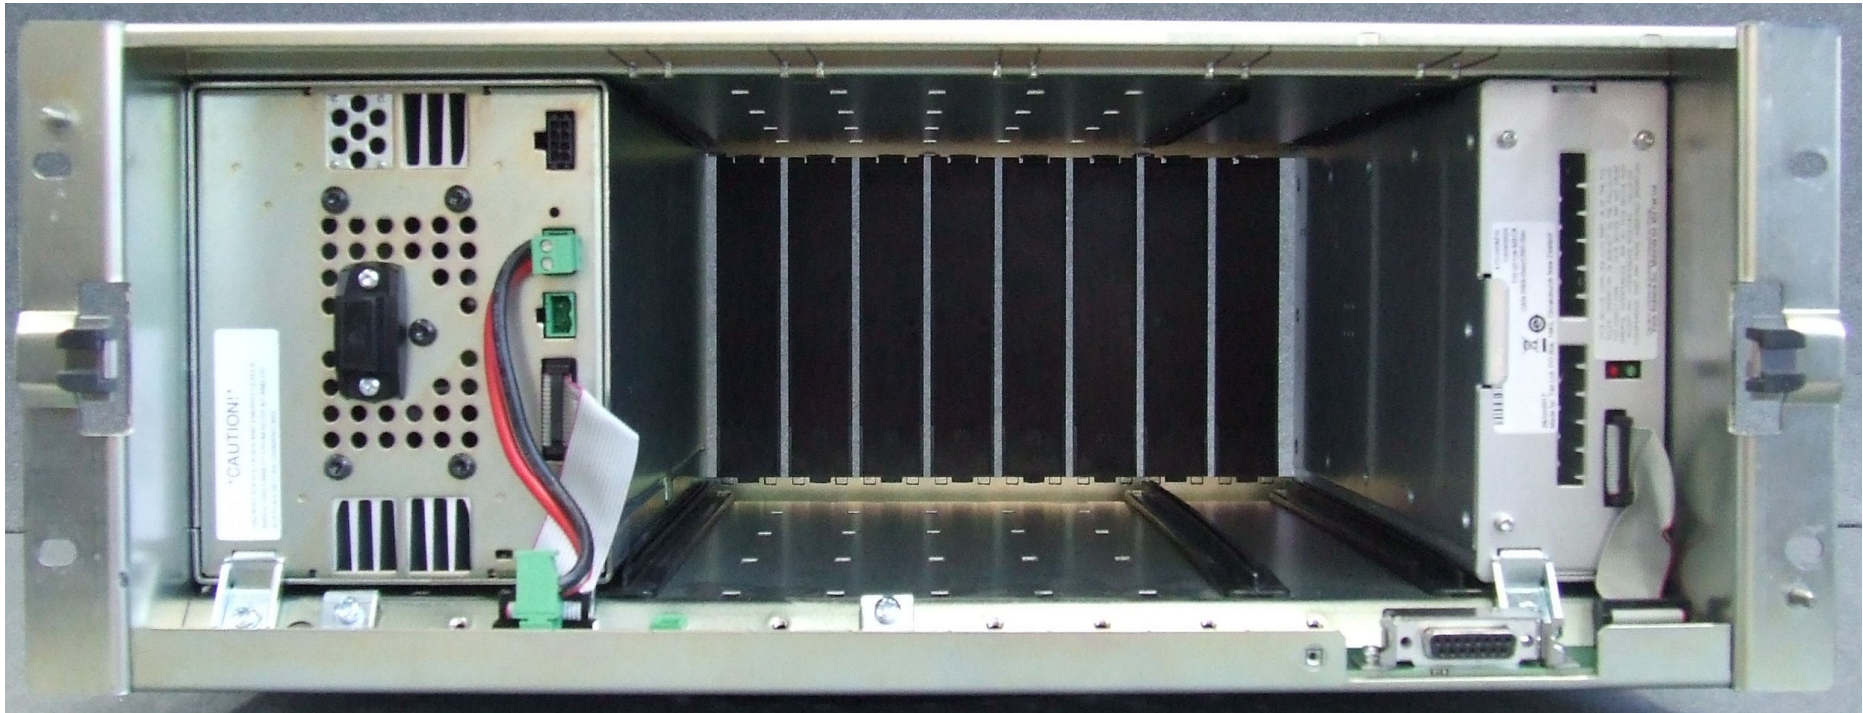

Tait Limited  
External Photographs Exhibit  
(November 2017)

Type code: TBCH3X  
FCC ID: CASTBCH3X

Photograph 01: System – Product view

Photograph 02: System – Front panel

Photograph 03: System – Rear panel

Photograph 06: Reciter module – Front panel

Photograph 07: Reciter module – Rear panel