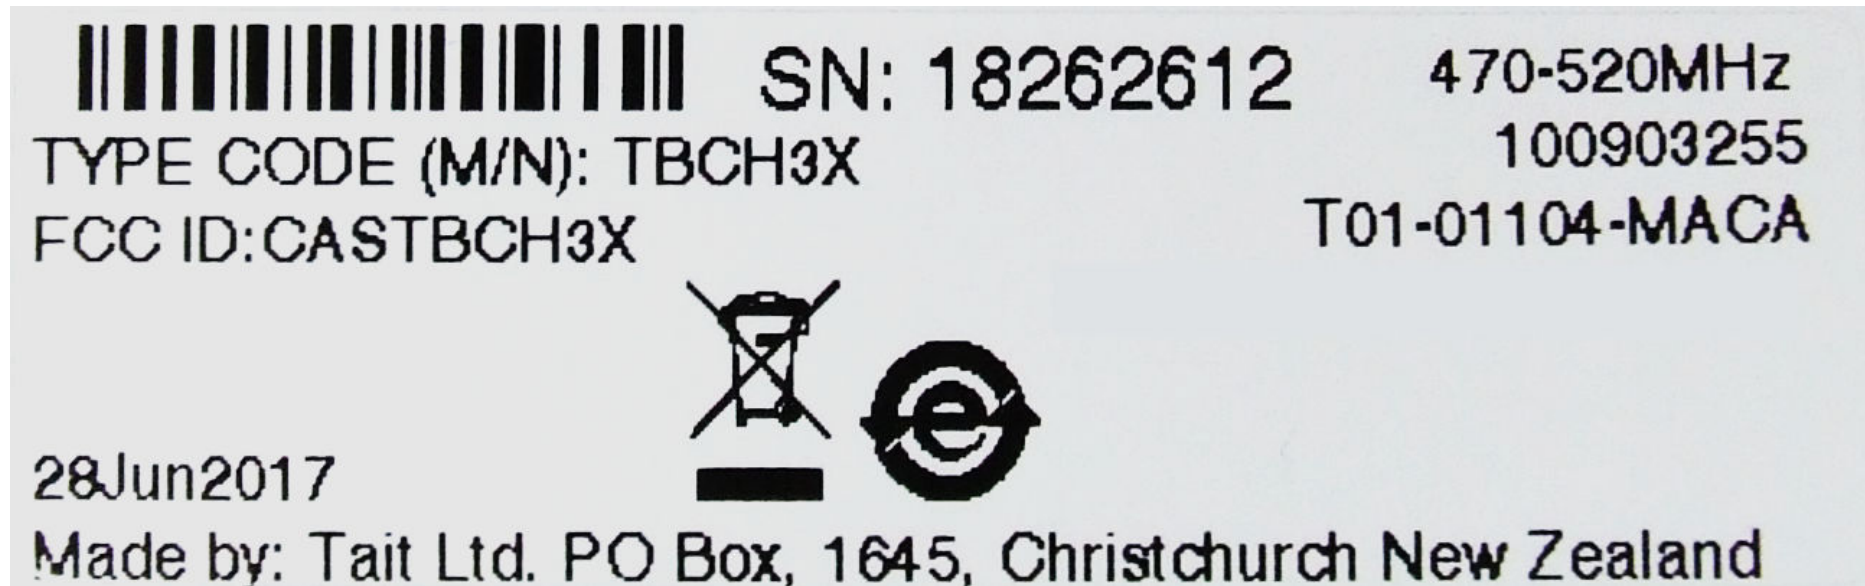

Tait Limited

Compliance Label Photograph Exhibit

(November 2017)

Type code: **TBCH3X**
FCC ID: **CASTBCH3X**

Photograph 01: Reciter module – Compliance label