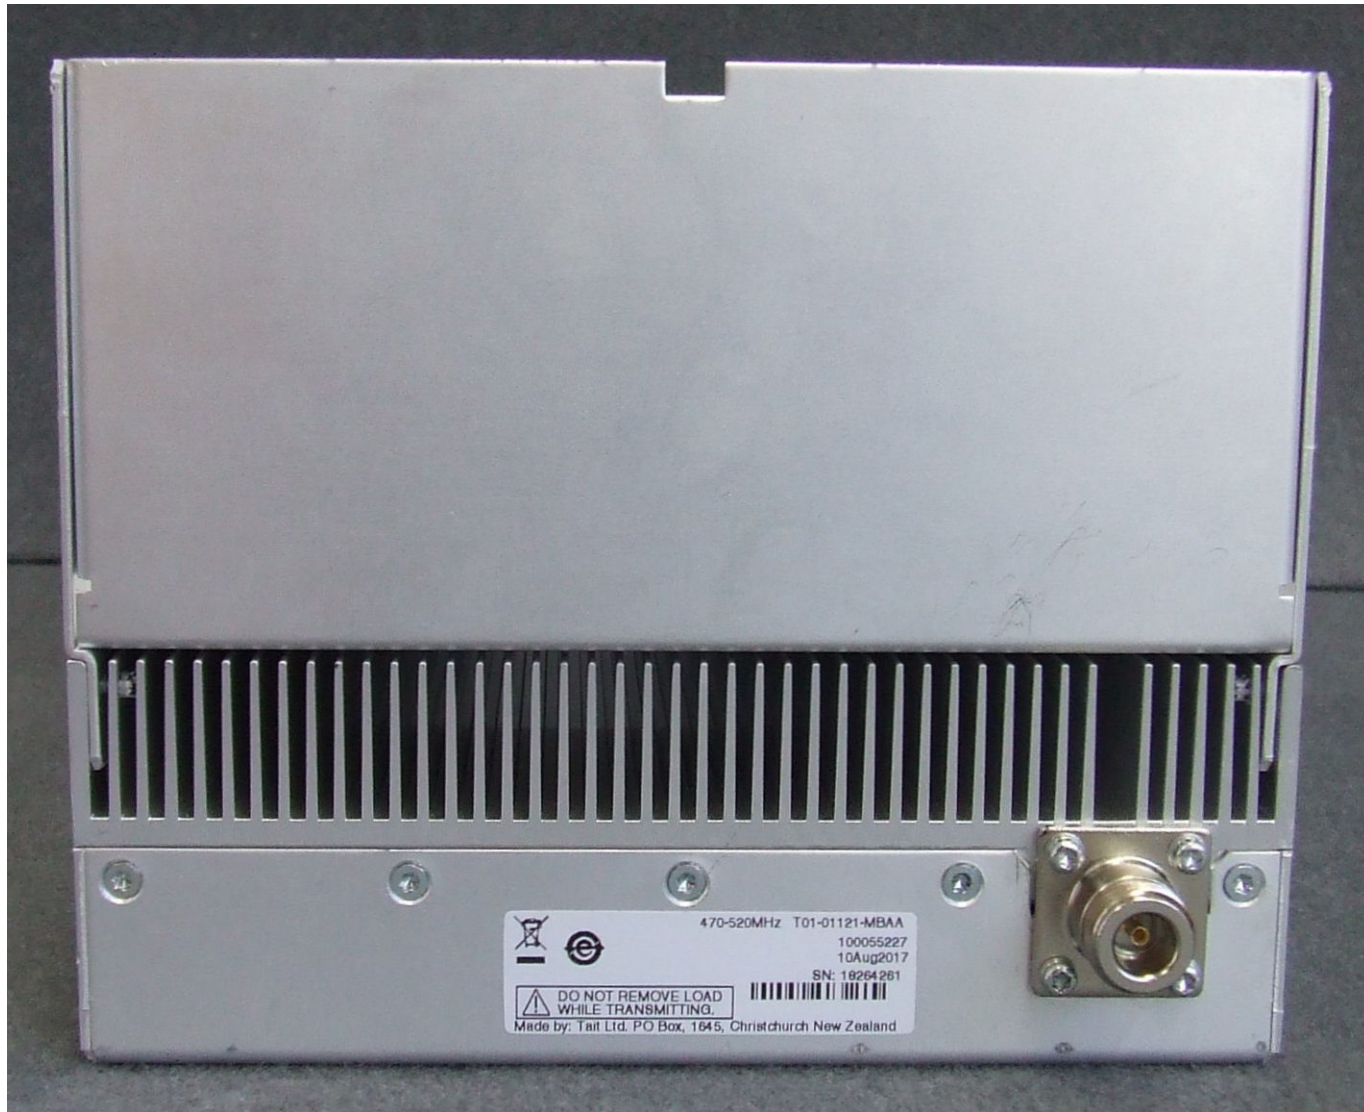

Photograph 10: Power Amplifier – Rear panel

Tait Limited
245 Wooldridge Road, Christchurch 8051
PO Box 1645 CHCH
New Zealand
+64 3 358 3399, www.taitradio.com