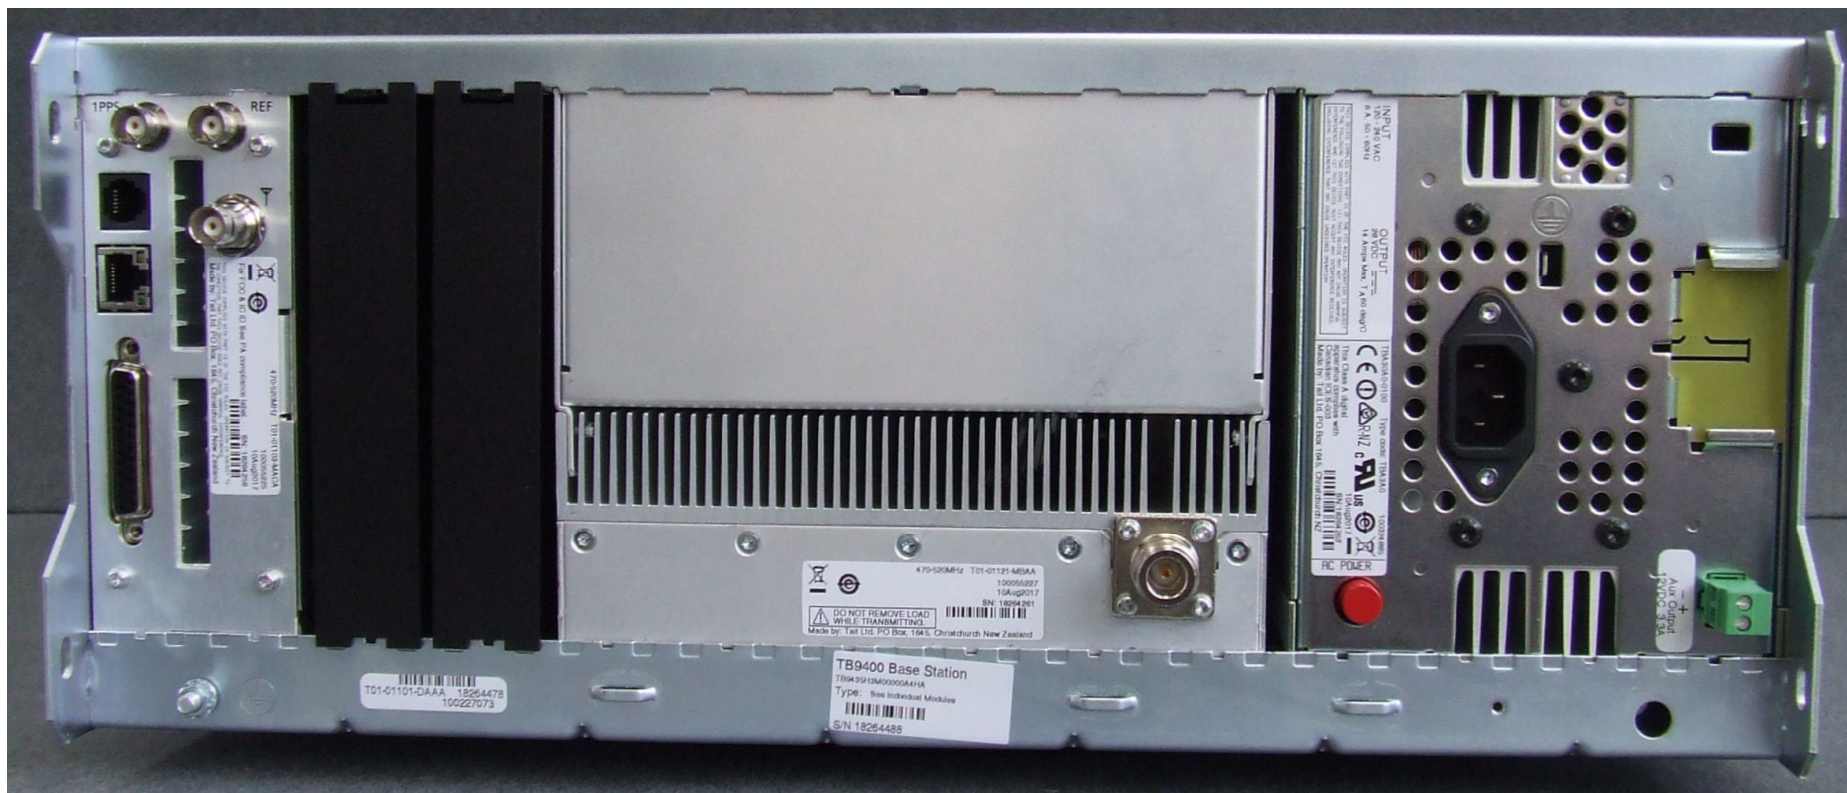

Tait Limited
External Photographs Exhibit
(November 2017)

Type code: TBCH3B
FCC ID: CASTBCH3B

Photograph 01: System – Product view

Photograph 02: System – Front panel

Photograph 03: System – Rear panel

Tait Limited
245 Wooldridge Road, Christchurch 8051
PO Box 1645 CHCH
New Zealand
+64 3 358 3399, www.taitradio.com