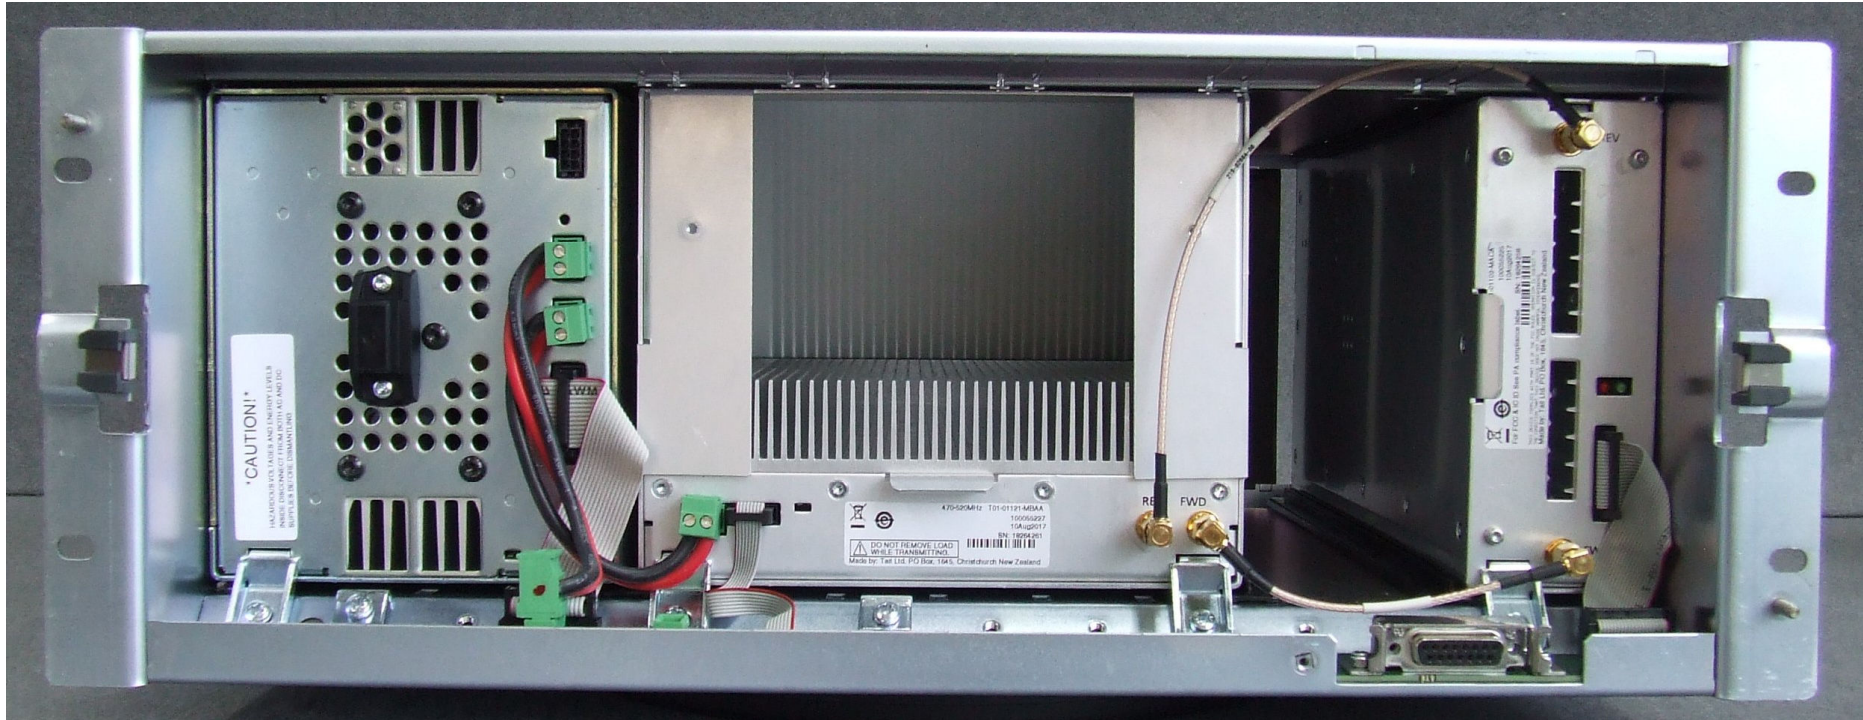

Tait Limited
External Photographs Exhibit
(November 2017)

Type code: TBCH3B
FCC ID: CASTBCH3B

Photograph 01: System – Product view

Photograph 02: System – Front panel

Photograph 03: System – Rear panel

Tait Limited
245 Wooldridge Road, Christchurch 8051
PO Box 1645 CHCH
New Zealand
+64 3 358 3399, www.taitradio.com