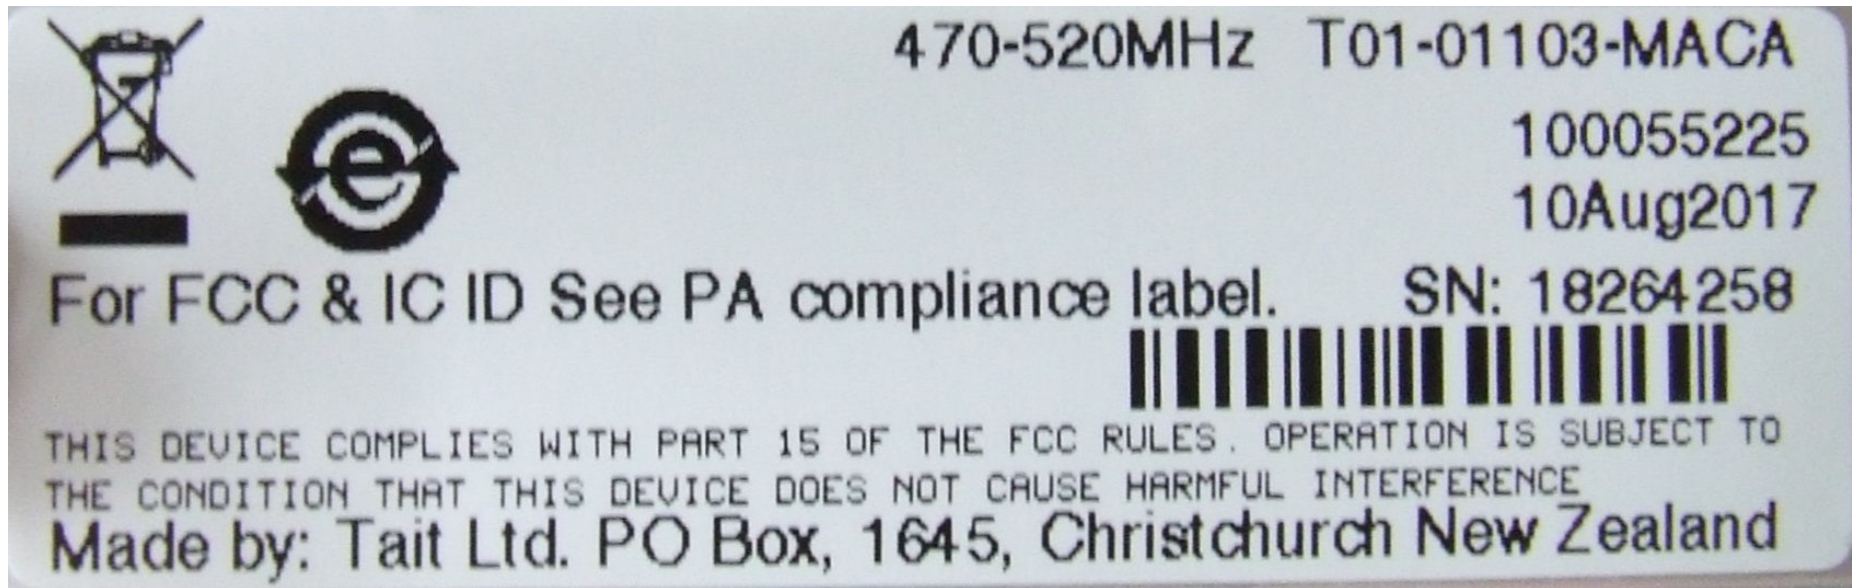

## Compliance Label Photograph Exhibit

(November 2017)

Type code:           **TBCH3B**  
FCC ID:               **CASTBCH3B**

Photograph 01: Reciter module – Compliance label

Photograph 02: Power Amplifier module – Compliance label