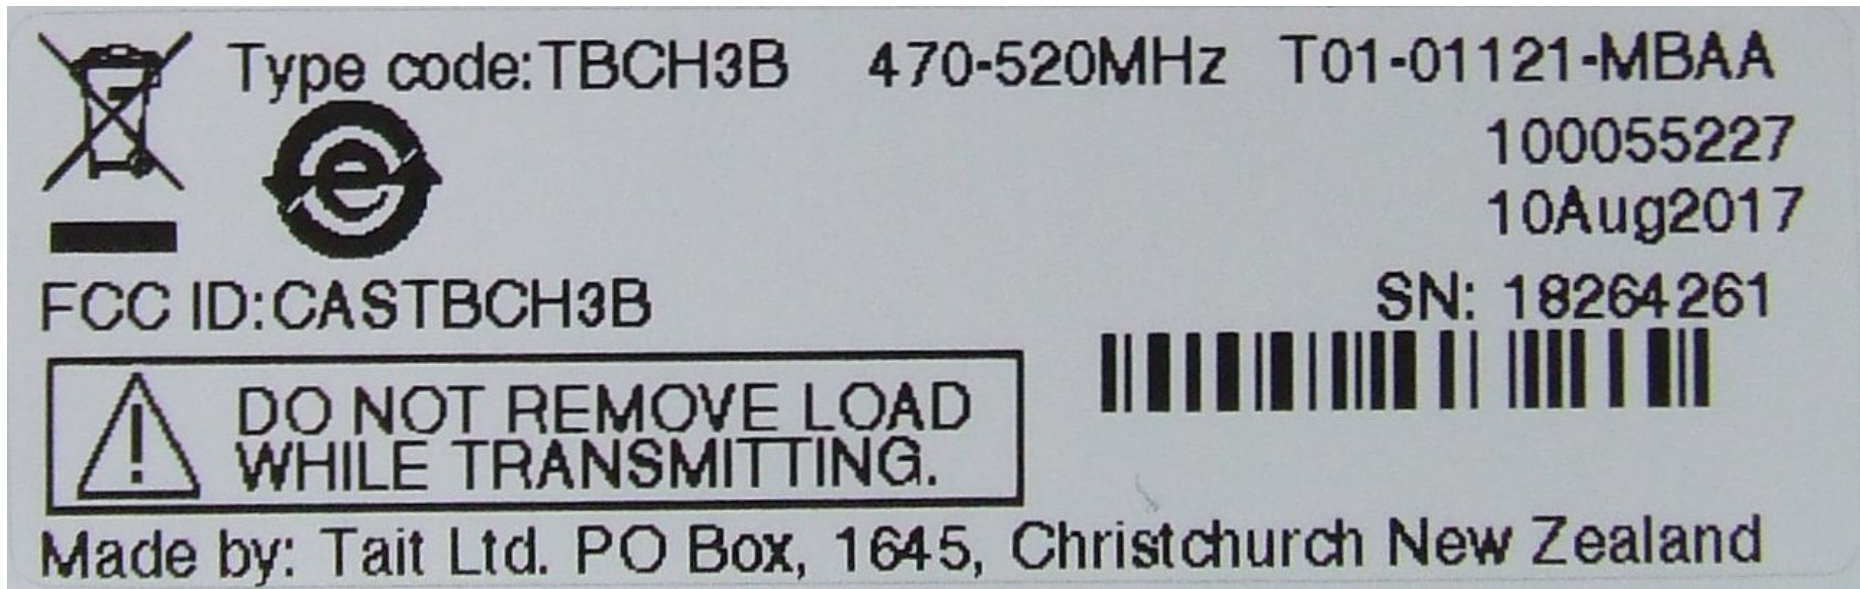

## Compliance Label Photograph Exhibit

(November 2017)

Type code:           **TBCH3B**  
FCC ID:               **CASTBCH3B**

Photograph 01: Reciter module – Compliance label

Photograph 02: Power Amplifier module – Compliance label