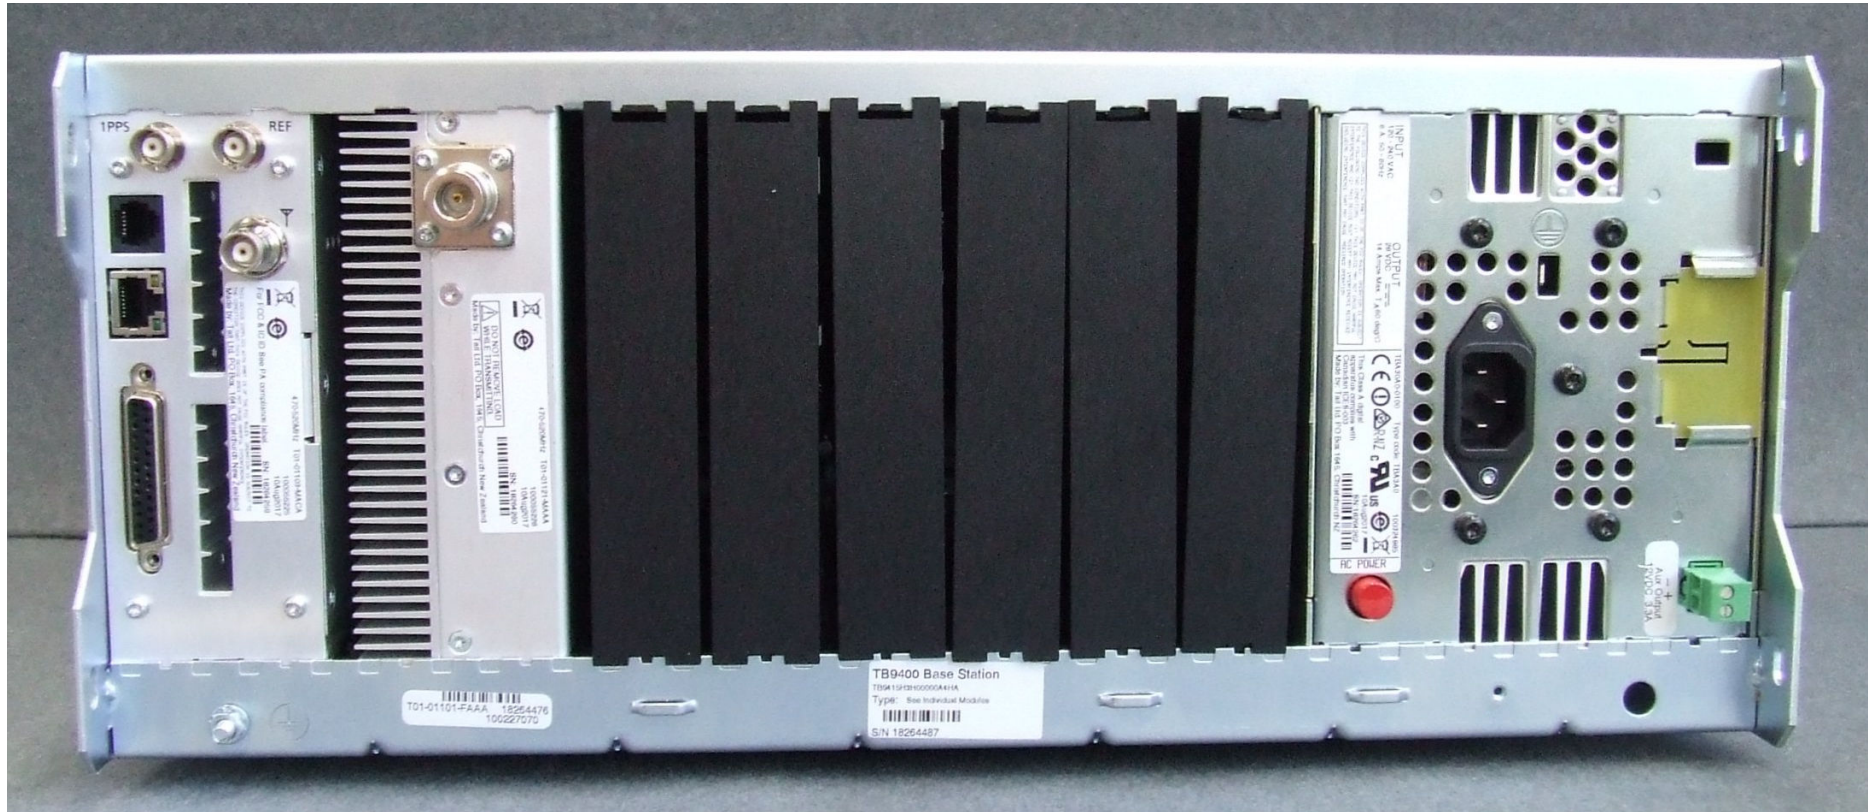

Tait Limited
External Photographs Exhibit
(November 2017)

Type code: TBCH3A
FCC ID: CASTBCH3A

Photograph 01: System – Product view

Photograph 02: System – Front panel

Photograph 03: System – Rear panel

Photograph 04: System – Internal view