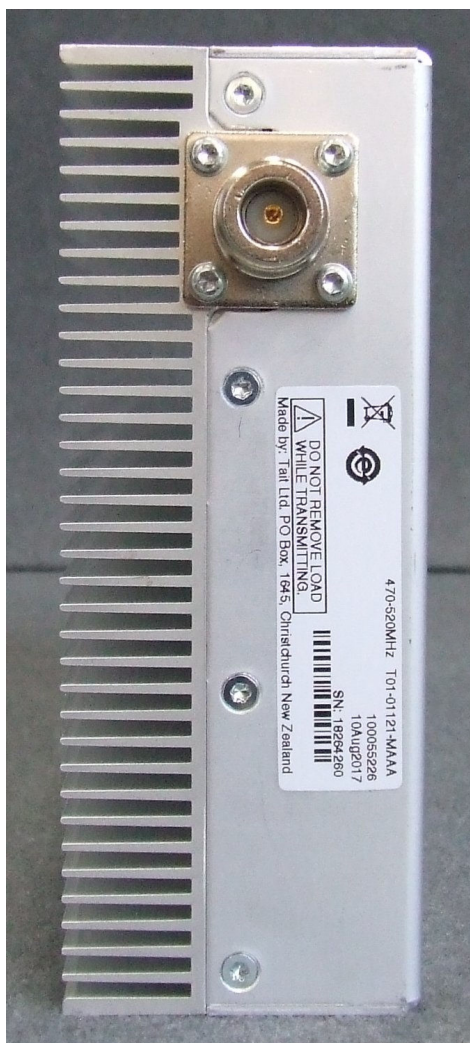

Tait Limited
External Photographs Exhibit
(November 2017)

Type code: TBCH3A
FCC ID: CASTBCH3A

Photograph 01: System – Product view

Photograph 02: System – Front panel

Photograph 03: System – Rear panel

Photograph 04: System – Internal view

Photograph 09: Power Amplifier – Front panel

Photograph 10: Power Amplifier – Rear panel