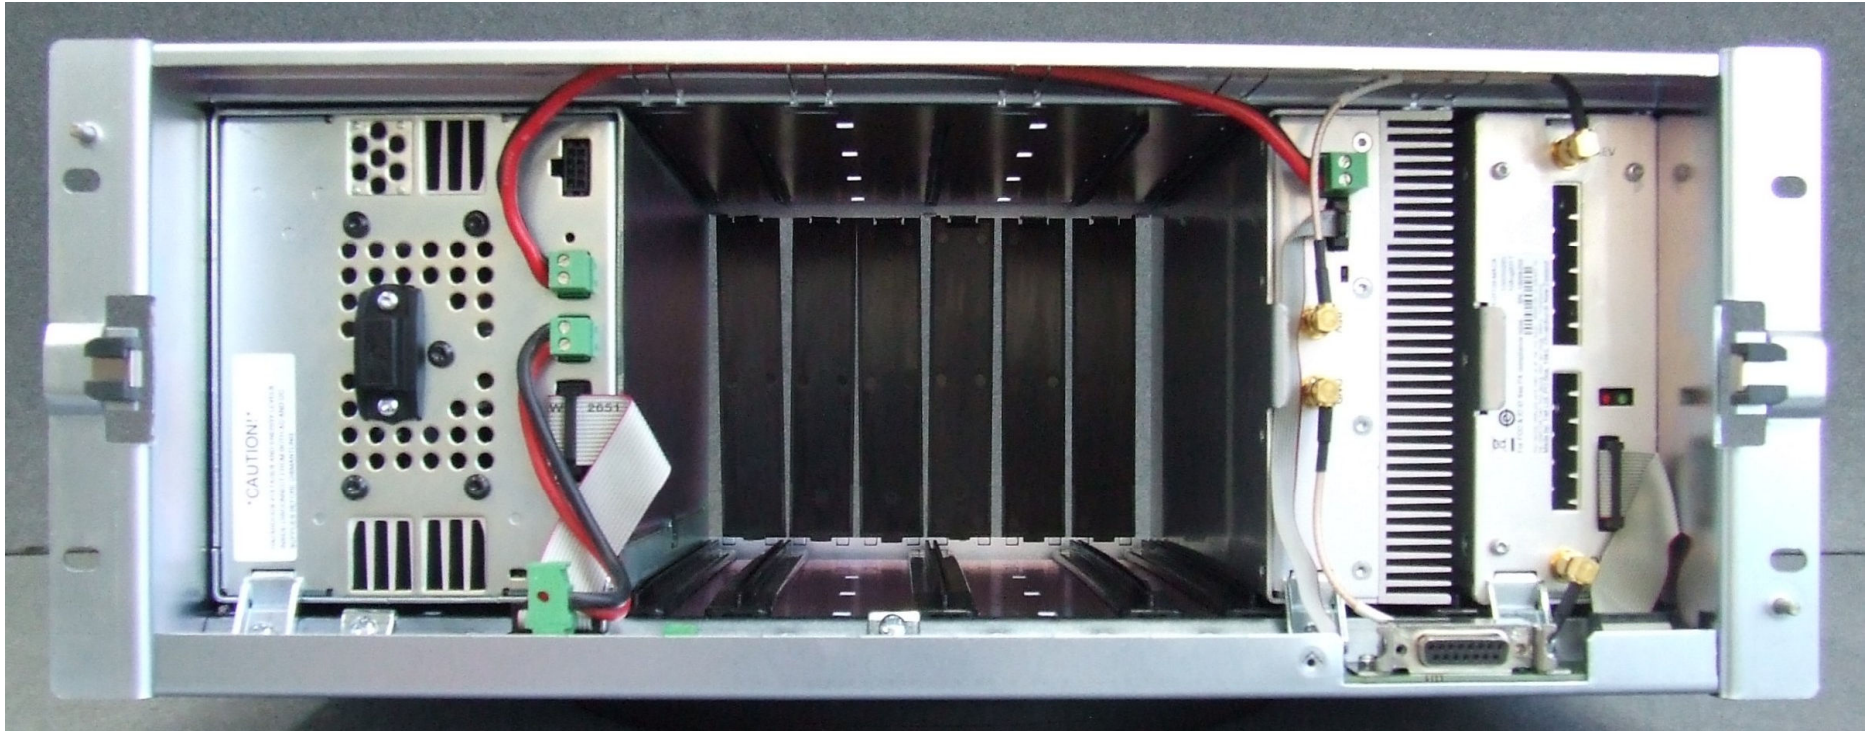

Tait Limited
External Photographs Exhibit
(November 2017)

Type code: TBCH3A
FCC ID: CASTBCH3A

Photograph 01: System – Product view

Photograph 02: System – Front panel

Photograph 03: System – Rear panel

Photograph 04: System – Internal view