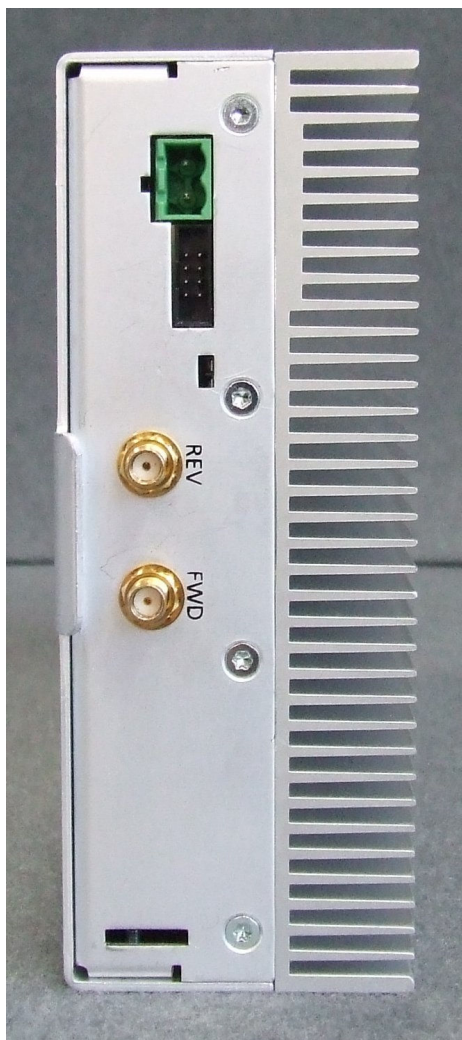

Tait Limited
External Photographs Exhibit
(November 2017)

Type code: TBCH3A
FCC ID: CASTBCH3A

Photograph 01: System – Product view

Photograph 02: System – Front panel

Photograph 03: System – Rear panel

Photograph 04: System – Internal view

Photograph 09: Power Amplifier – Front panel

Photograph 10: Power Amplifier – Rear panel