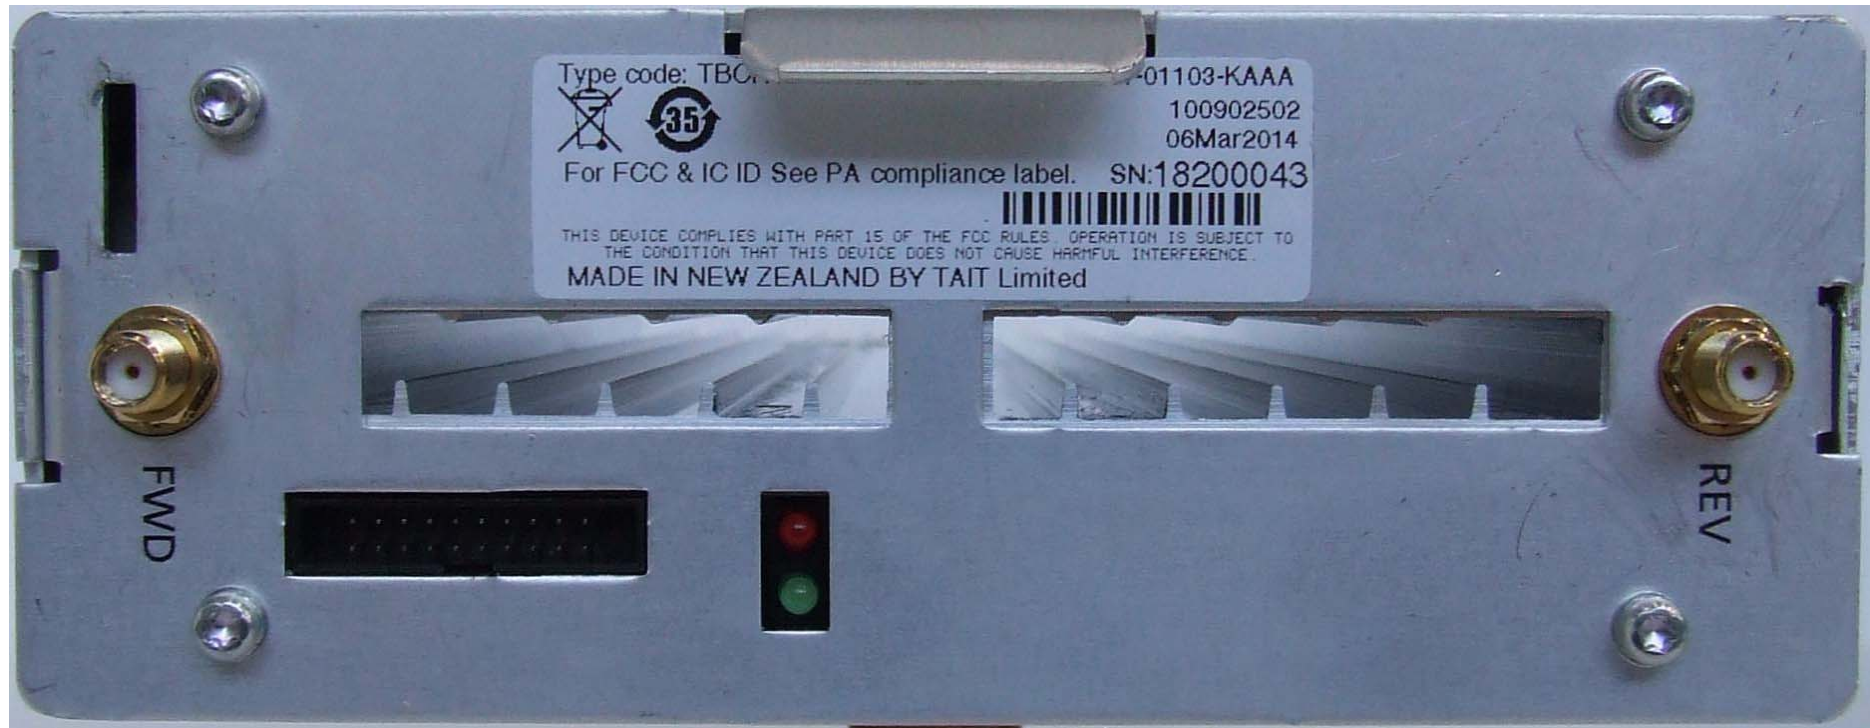

Photograph 08: PA module – Rear panel