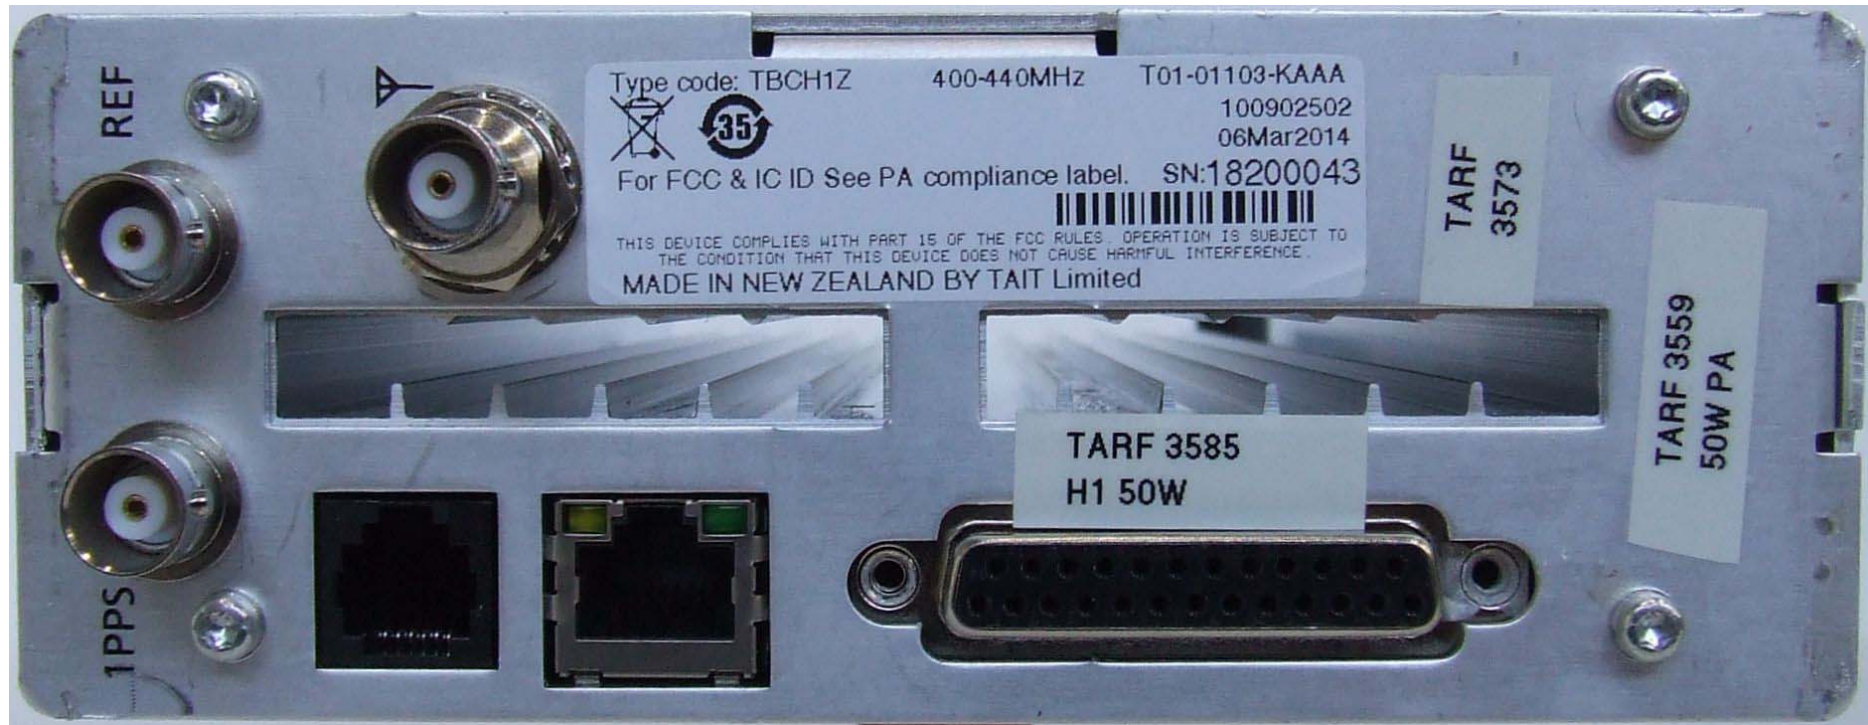

Tait Limited  
External Photographs Exhibit  
(July 2014)

Product: TB9415-H1H0-0000-A1BA-10  
Type code: TBCH1A  
FCC ID: CASTBCH1A  
IC: 737A-TBCH1A

Photograph 01: System – Product view

Photograph 02: System – Front panel

Photograph 07: PA module – Front panel

Photograph 08: PA module – Rear panel

Photograph 09: Reciter module – Front panel

Photograph 10: Reciter module – Rear panel