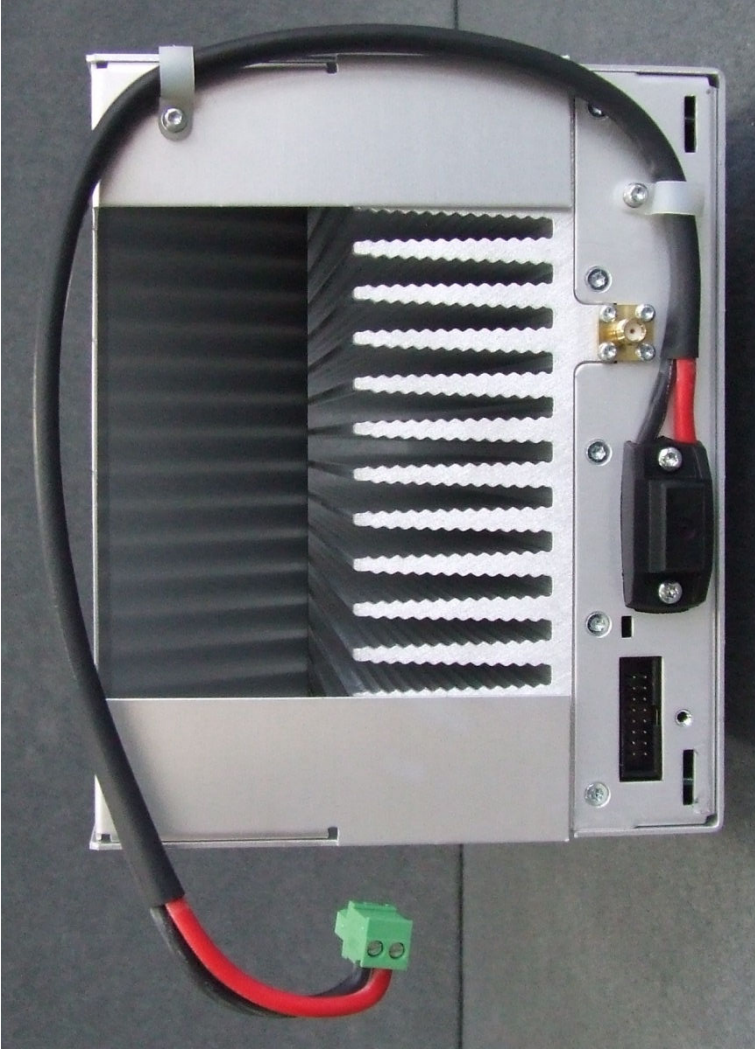

Photograph 09: Power Amplifier – Front panel

Tait Limited
245 Woolbridge Road, Christchurch 8051
PO Box 1645 CHCH
New Zealand
+64 3 358 3399, www.taitradio.com