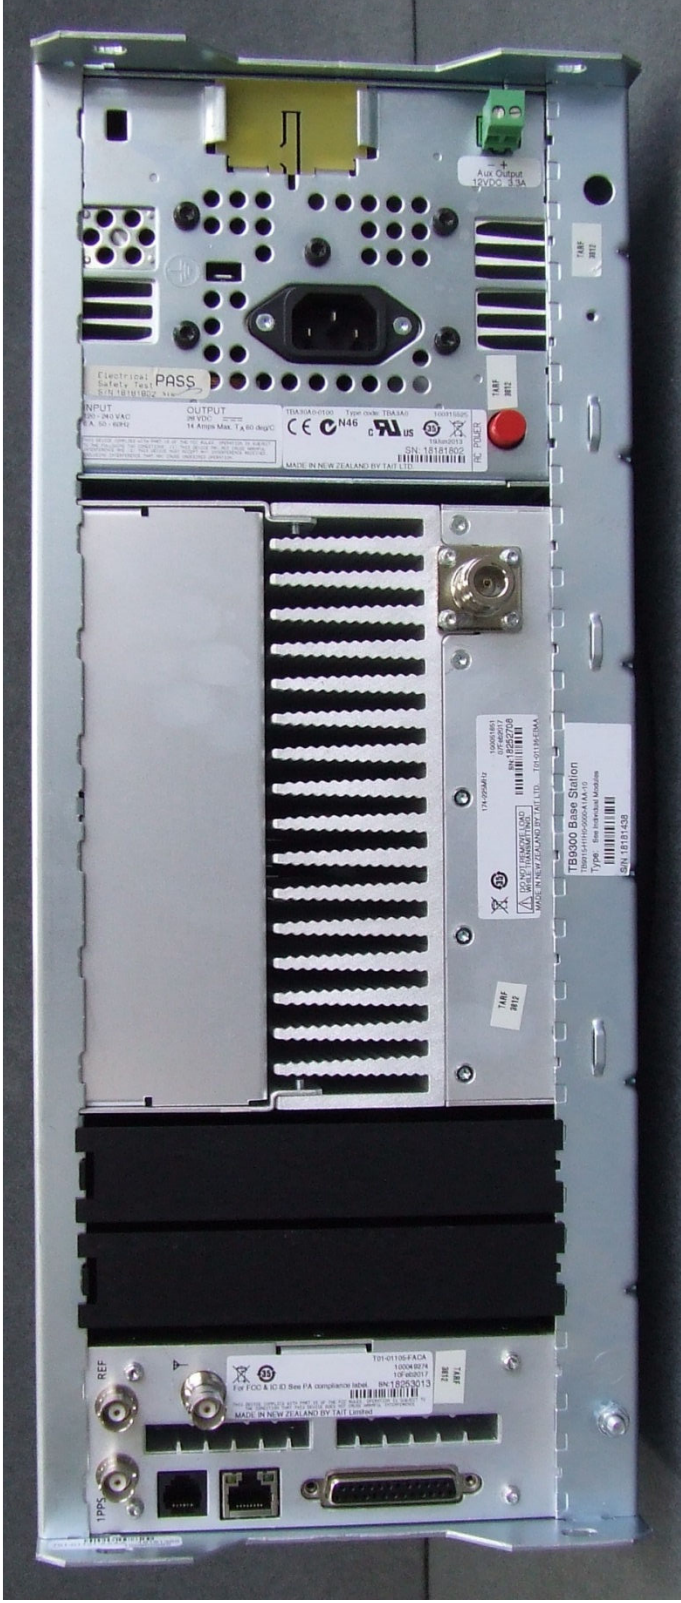

Photograph 03: System – Rear panel

Tait Limited
245 Woolbridge Road, Christchurch 8051
PO Box 1645 CHCH
New Zealand
+64 3 358 3399, www.taitradio.com