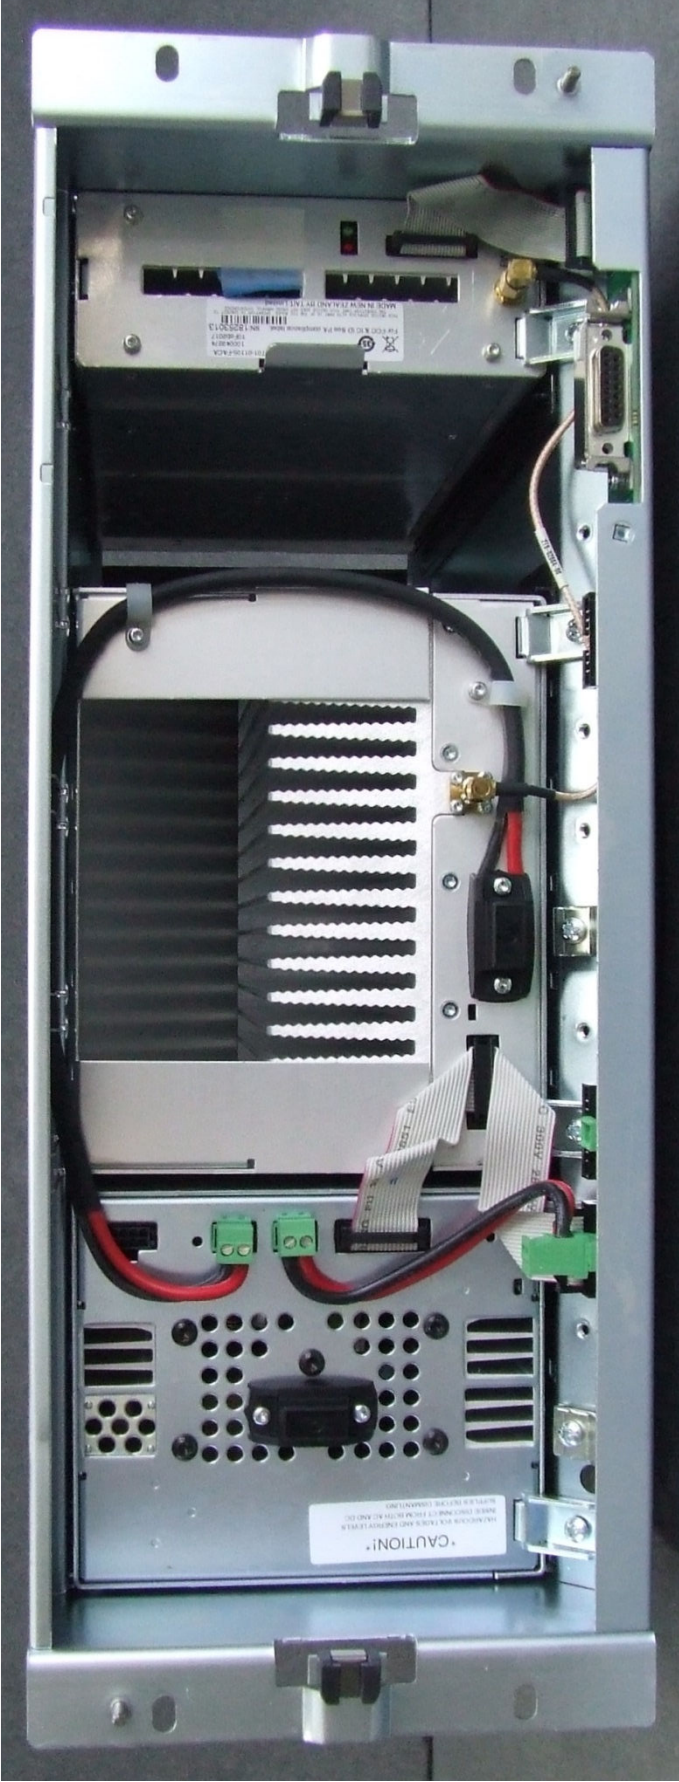

Photograph 04: System – Internal view

Tait Limited
245 Woodridge Road, Christchurch 8051
PO Box 1645 CHCH
New Zealand
+64 3 358 3399, www.taitradio.com