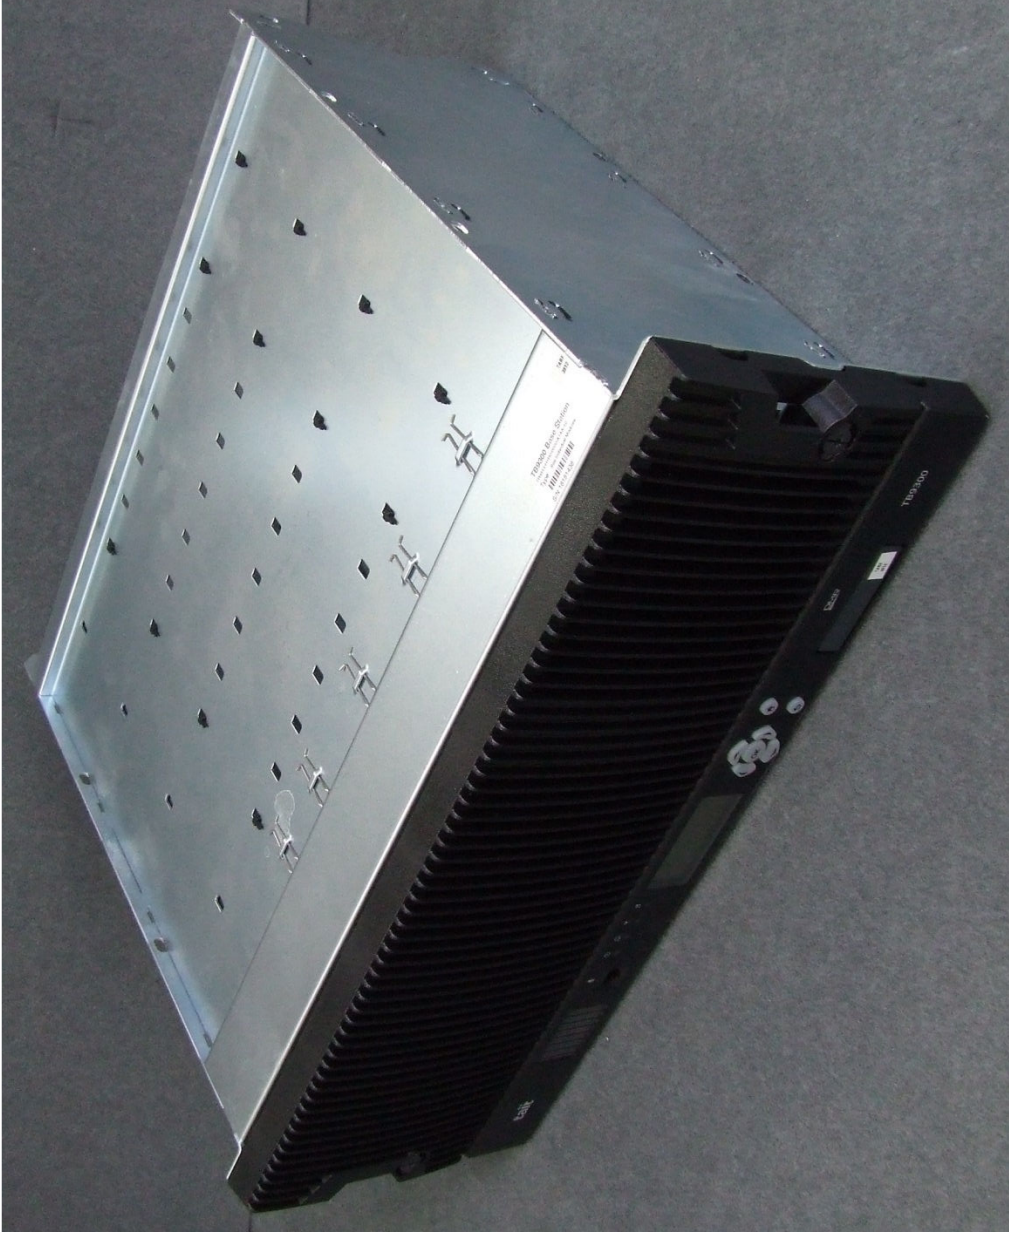

Tait Limited
External Photographs Exhibit
(February 2017)

Product: TB9315-H1H0-0000-A1AA-10
Type code: TBCC0E
FCC ID: CASTBCC0E
IC: 737A-TBCC0E

Photograph 01: System – Product view

Tait Limited
245 Woolbridge Road, Christchurch 8051
PO Box 1645 CHCH
New Zealand
+64 3 358 3399, www.taitradio.com