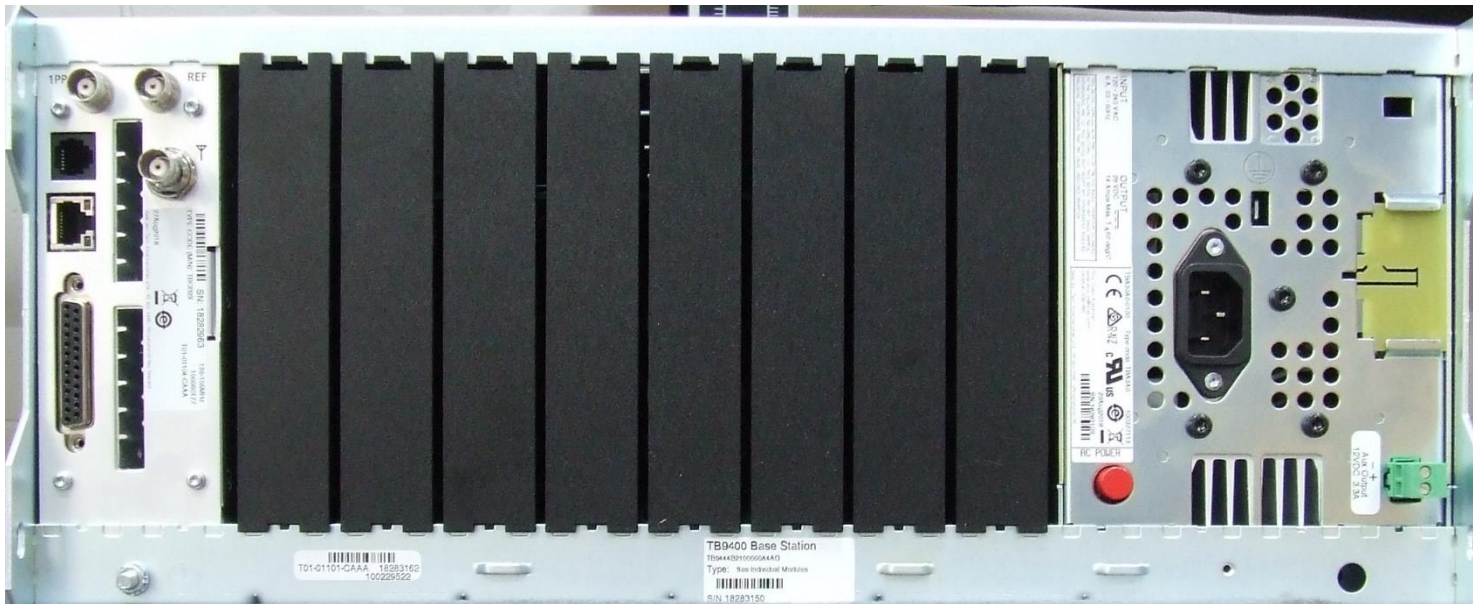

Tait Limited
External Photographs Exhibit
(December 2018)

Type code: TBCB2X
FCC ID: CASTBCB2X

Photograph 01: System – Product view

Photograph 02: System – Front panel

Photograph 03: System – Rear panel

Photograph 04: System – Internal view

Photograph 05: Reciter module – Product view

Photograph 06: Reciter module – Front panel

Photograph 07: Reciter module – Rear panel