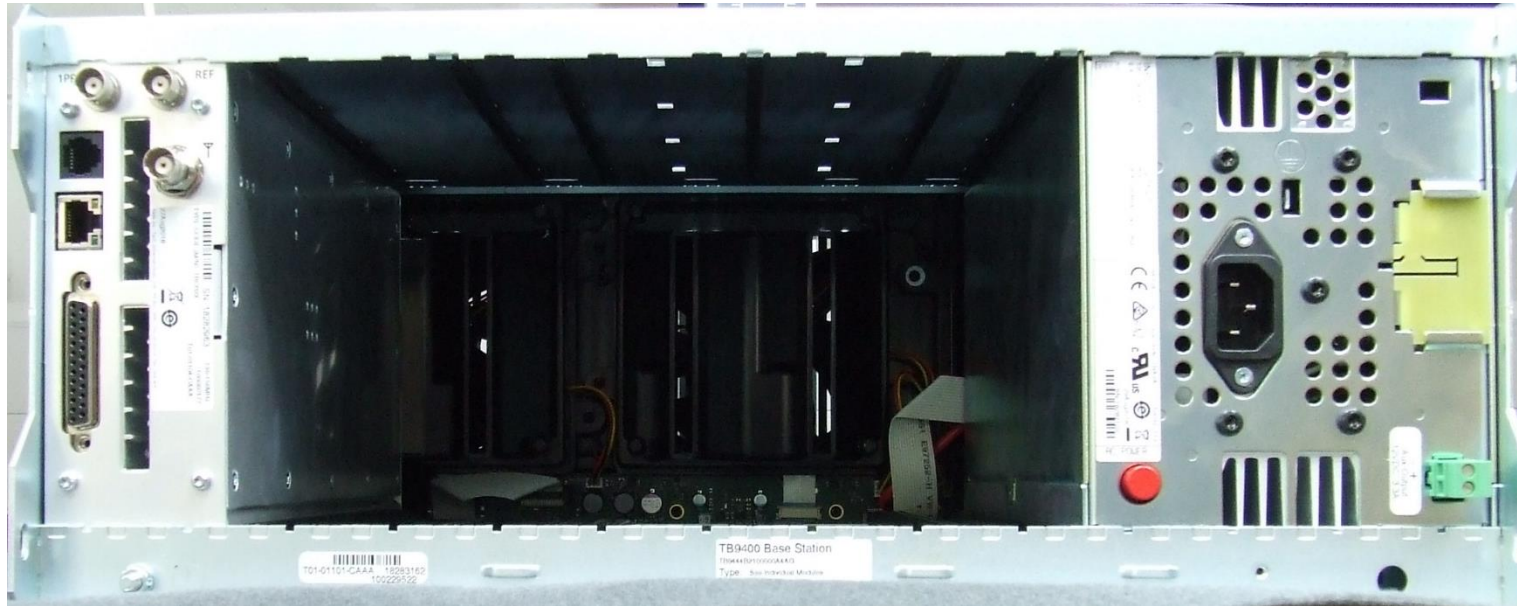

Tait Limited
External Photographs Exhibit
(December 2018)

Type code: TBCB2X
FCC ID: CASTBCB2X

Photograph 01: System – Product view

Photograph 02: System – Front panel

Photograph 03: System – Rear panel

Photograph 04: System – Internal view

Photograph 05: Reciter module – Product view

Photograph 06: Reciter module – Front panel

Photograph 07: Reciter module – Rear panel