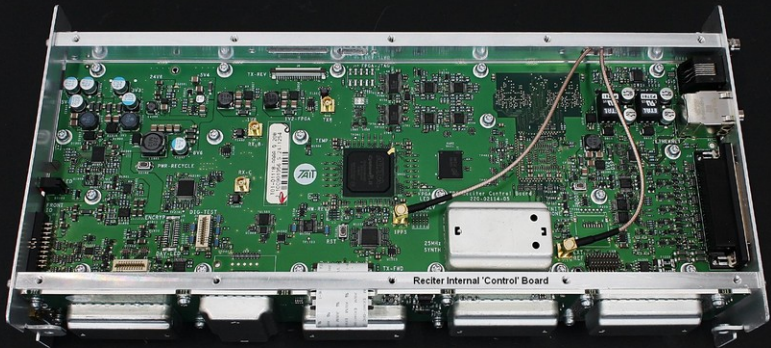

0001171 3 201-0001171  
40091 0 2220-21110-104

tait

220-02109-04  
TBC BX YMF

Reciter Internal Receiver Board Cans Fitted

Rectler Internal 'Receiver' Board Top View - Cans Fitted

Reciter Internal 'Receiver' Board Top View - No Cans Fitted

Reciter Internal 'Receiver' Board Bottom View

Reciter Internal 'Control' Board

Rectifier Internal 'Control' Board Bottom View

Reciter Internal Transmitt Forward Board - Cans Fitted

Reciter Internal Transmit Forward Board Top View - Cans Fitted

Recler Internal Transmit Forward Board Top View - No Cans Fitted

Reciter Internal 'Transmit Forward' Board Bottom View