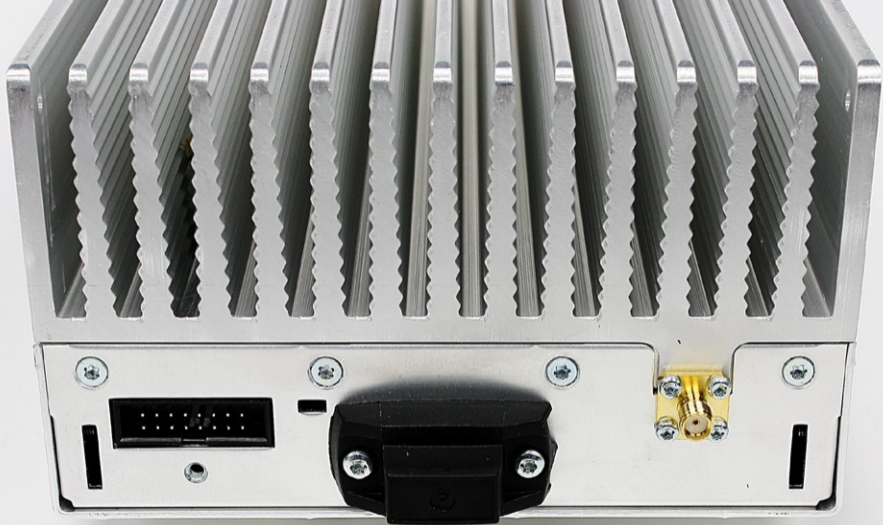

50W Digital Subrack Front View

50W Digital Subrack Front View - No Front Panel

50W Digital Subrack Rear View

External Recorder Front View

External Reciter Rear View

50W Power Amplifier Front View