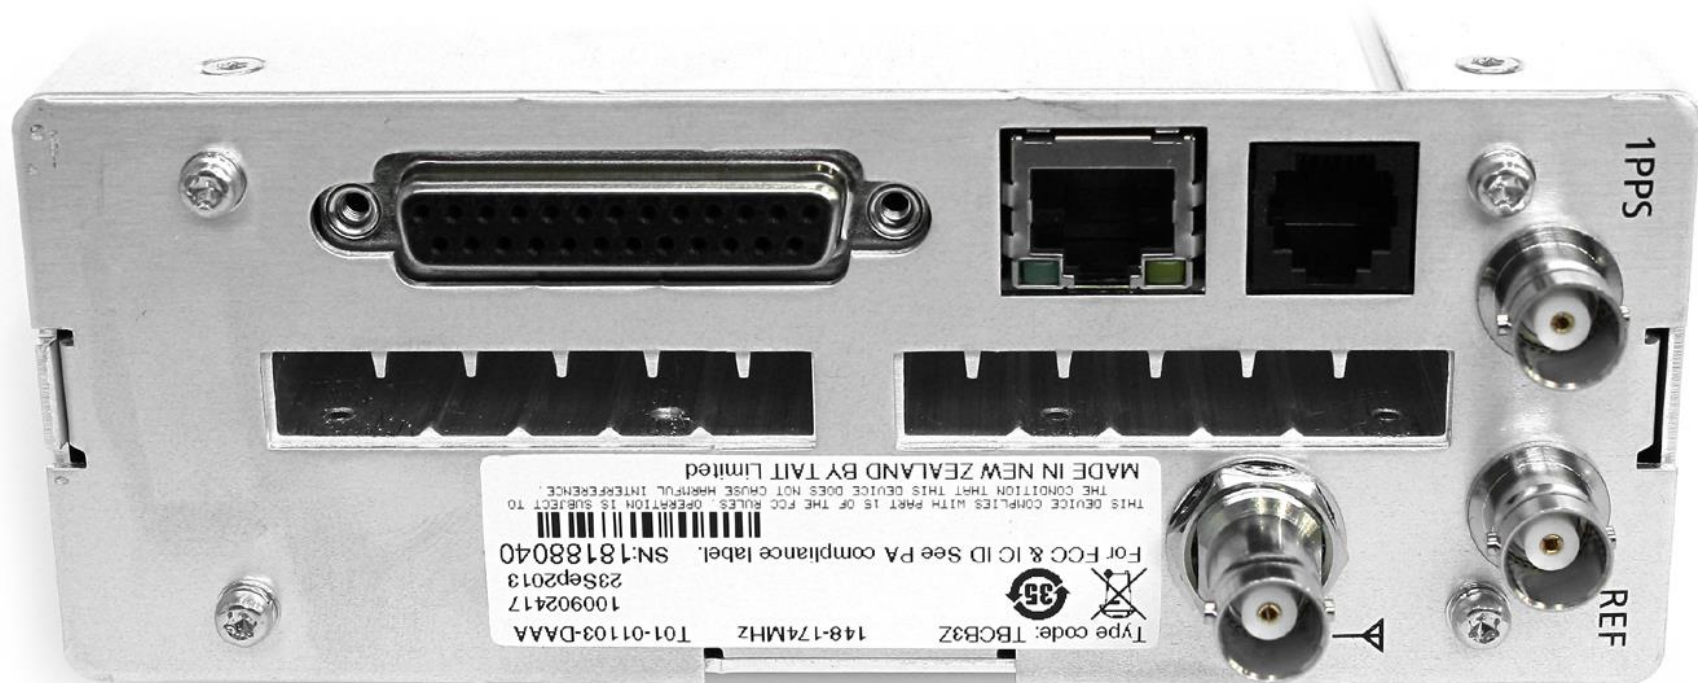

Photograph 09: Reciter module – Front panel

Photograph 10: Reciter module – Rear panel